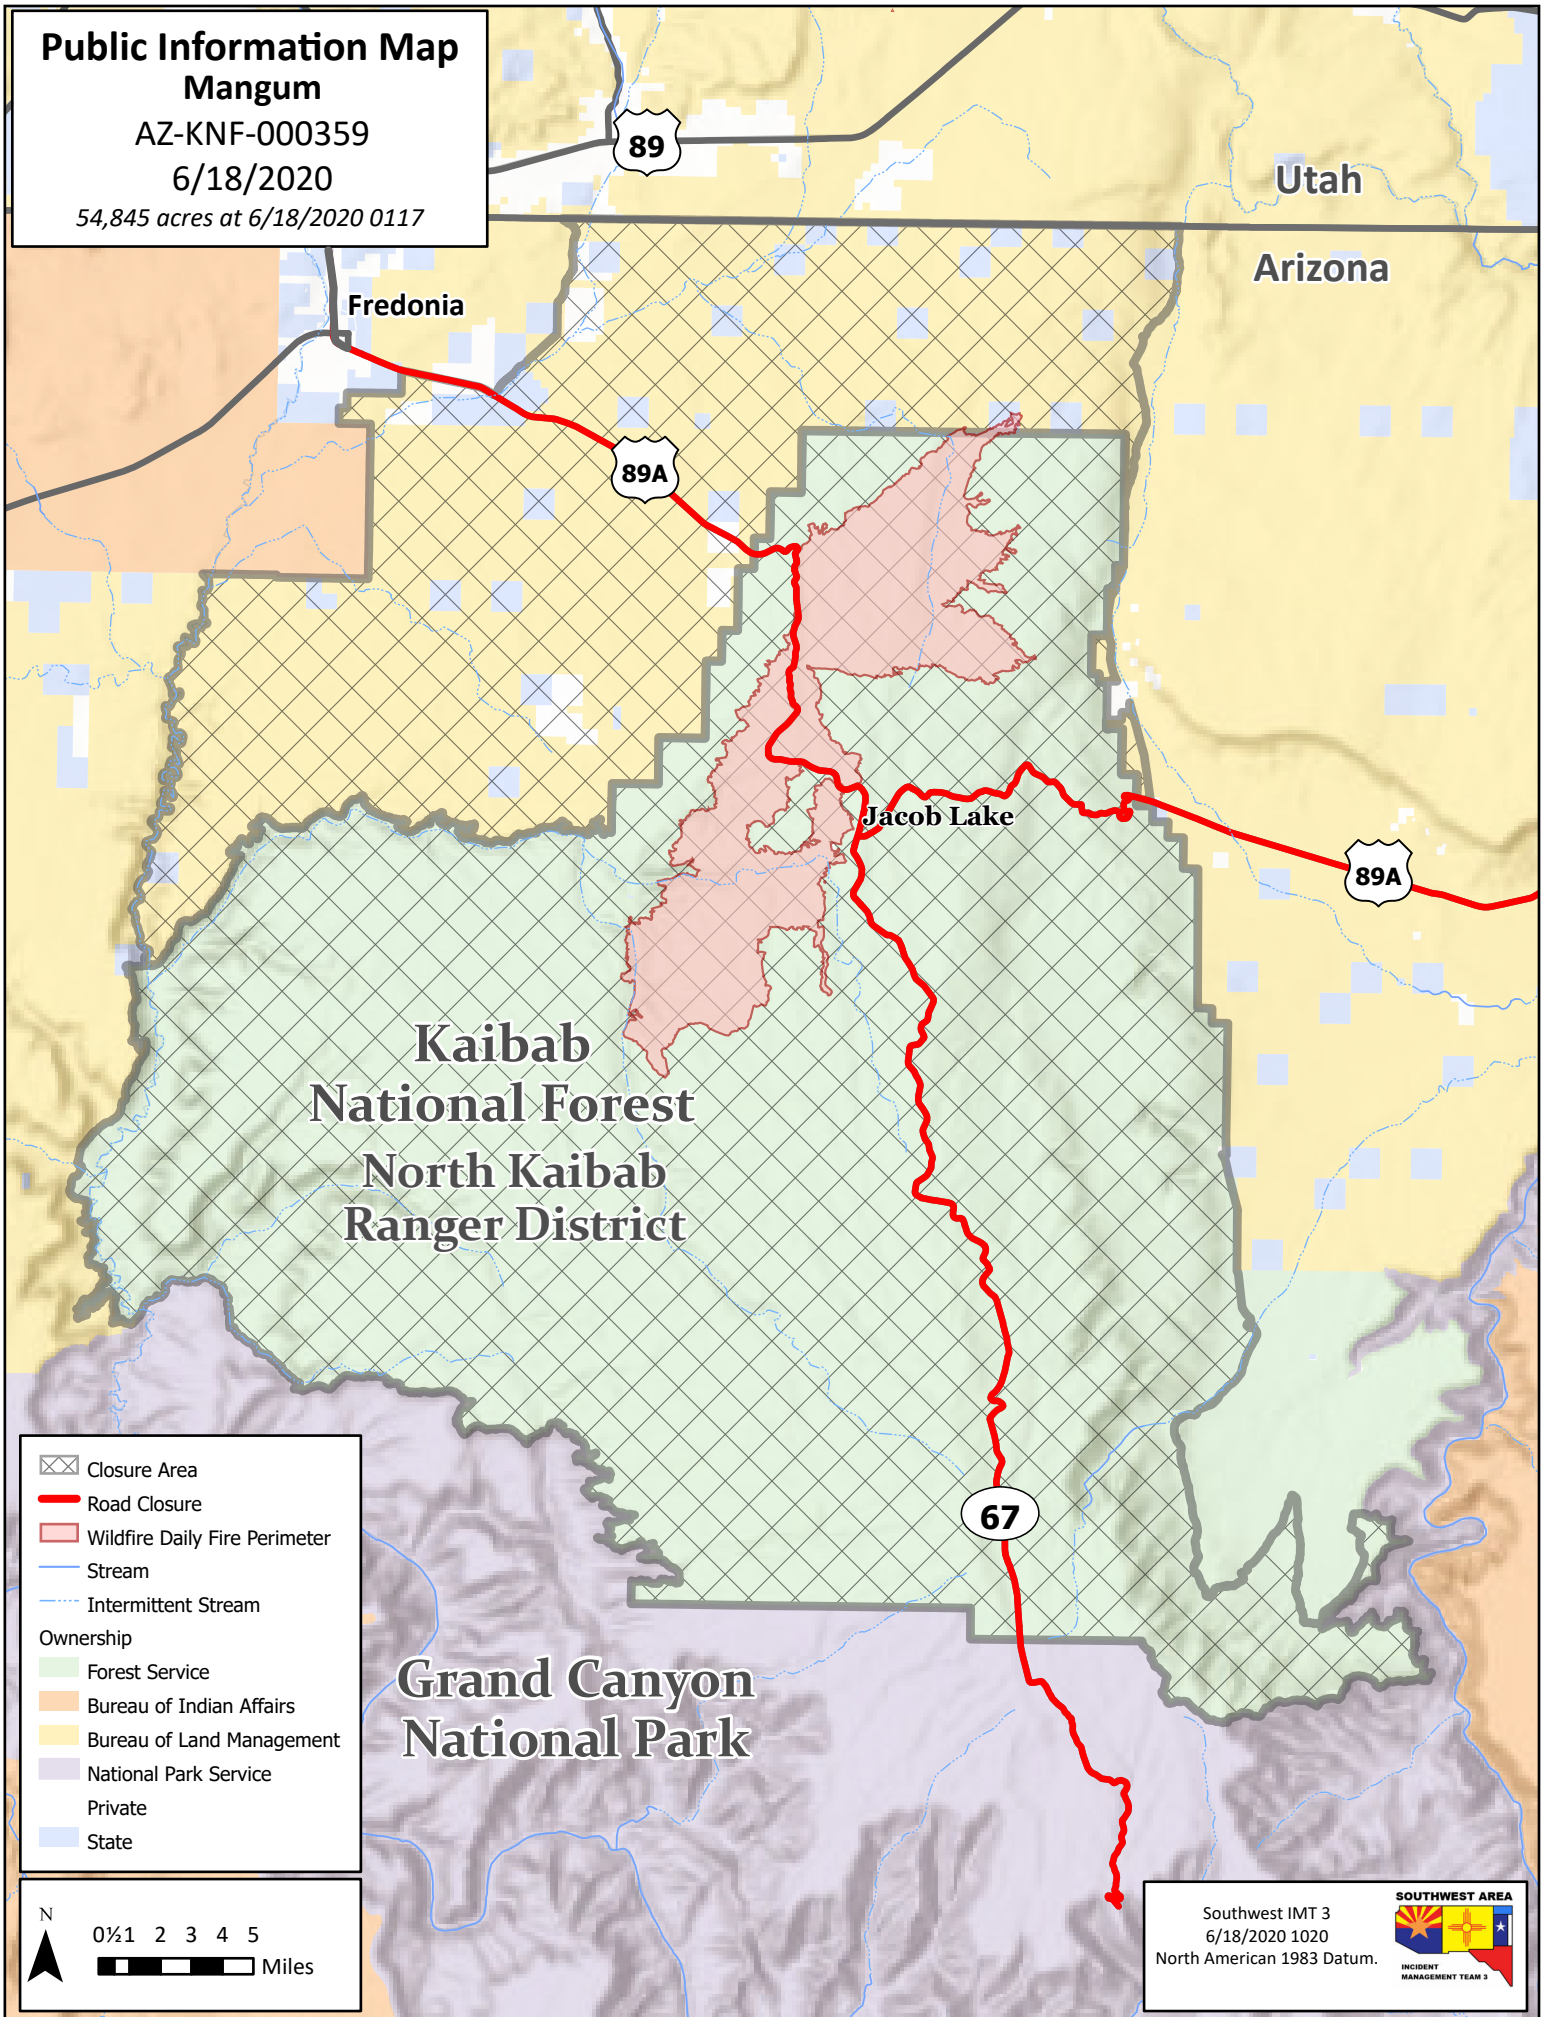

Public Information Map

Mangum

AZ-KNF-000359

6/18/2020

54,845 acres at 6/18/2020 0117

**Kaibab
National Forest
North Kaibab
Ranger District**

**Grand Canyon
National Park**

- Closure Area
- Road Closure
- Wildfire Daily Fire Perimeter
- Stream
- Intermittent Stream
- Ownership**
- Forest Service
- Bureau of Indian Affairs
- Bureau of Land Management
- National Park Service
- Private
- State

Southwest IMT 3
6/18/2020 1020
North American 1983 Datum.