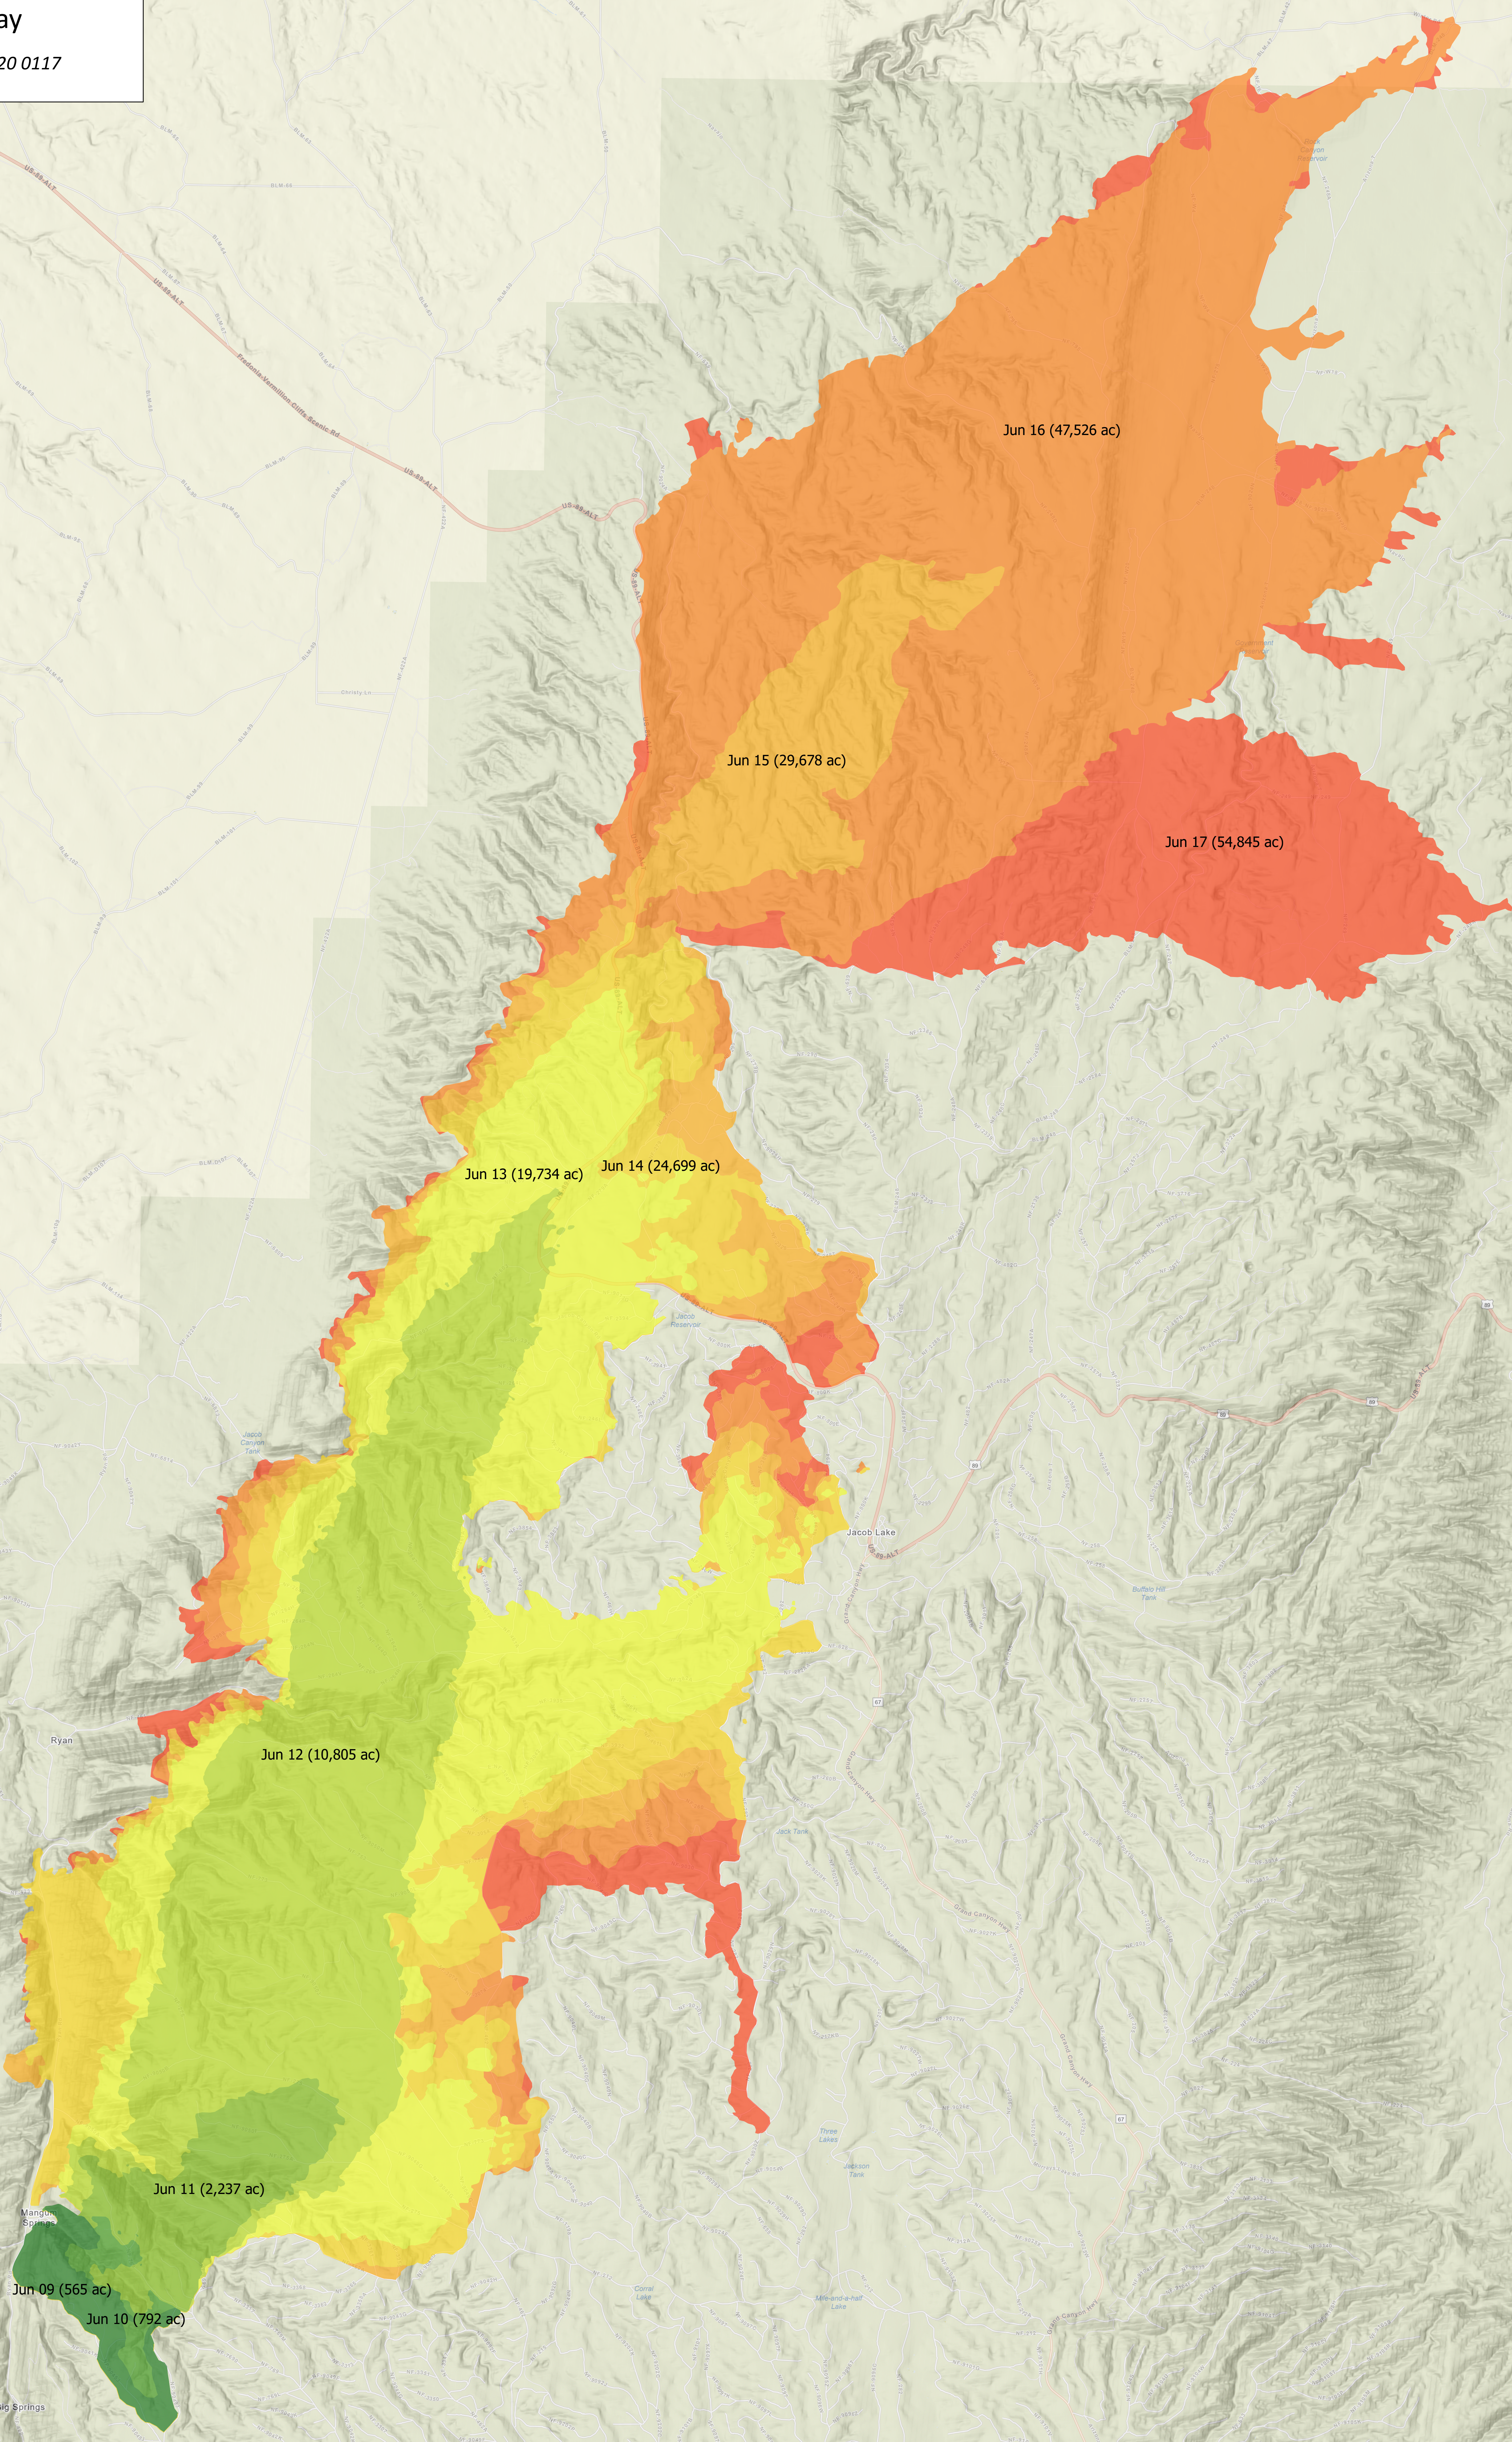

# Progression Map

Mangum

AZ-KNF-000359

6/18/2020 Day

54,845 acres at 6/18/2020 0117

**SOUTHWEST AREA**  
Southwest IMT 3, M. Landis  
6/18/2020 0857  
North American 1983 Datum, Lat/Long Grid  
Name: Planning Map