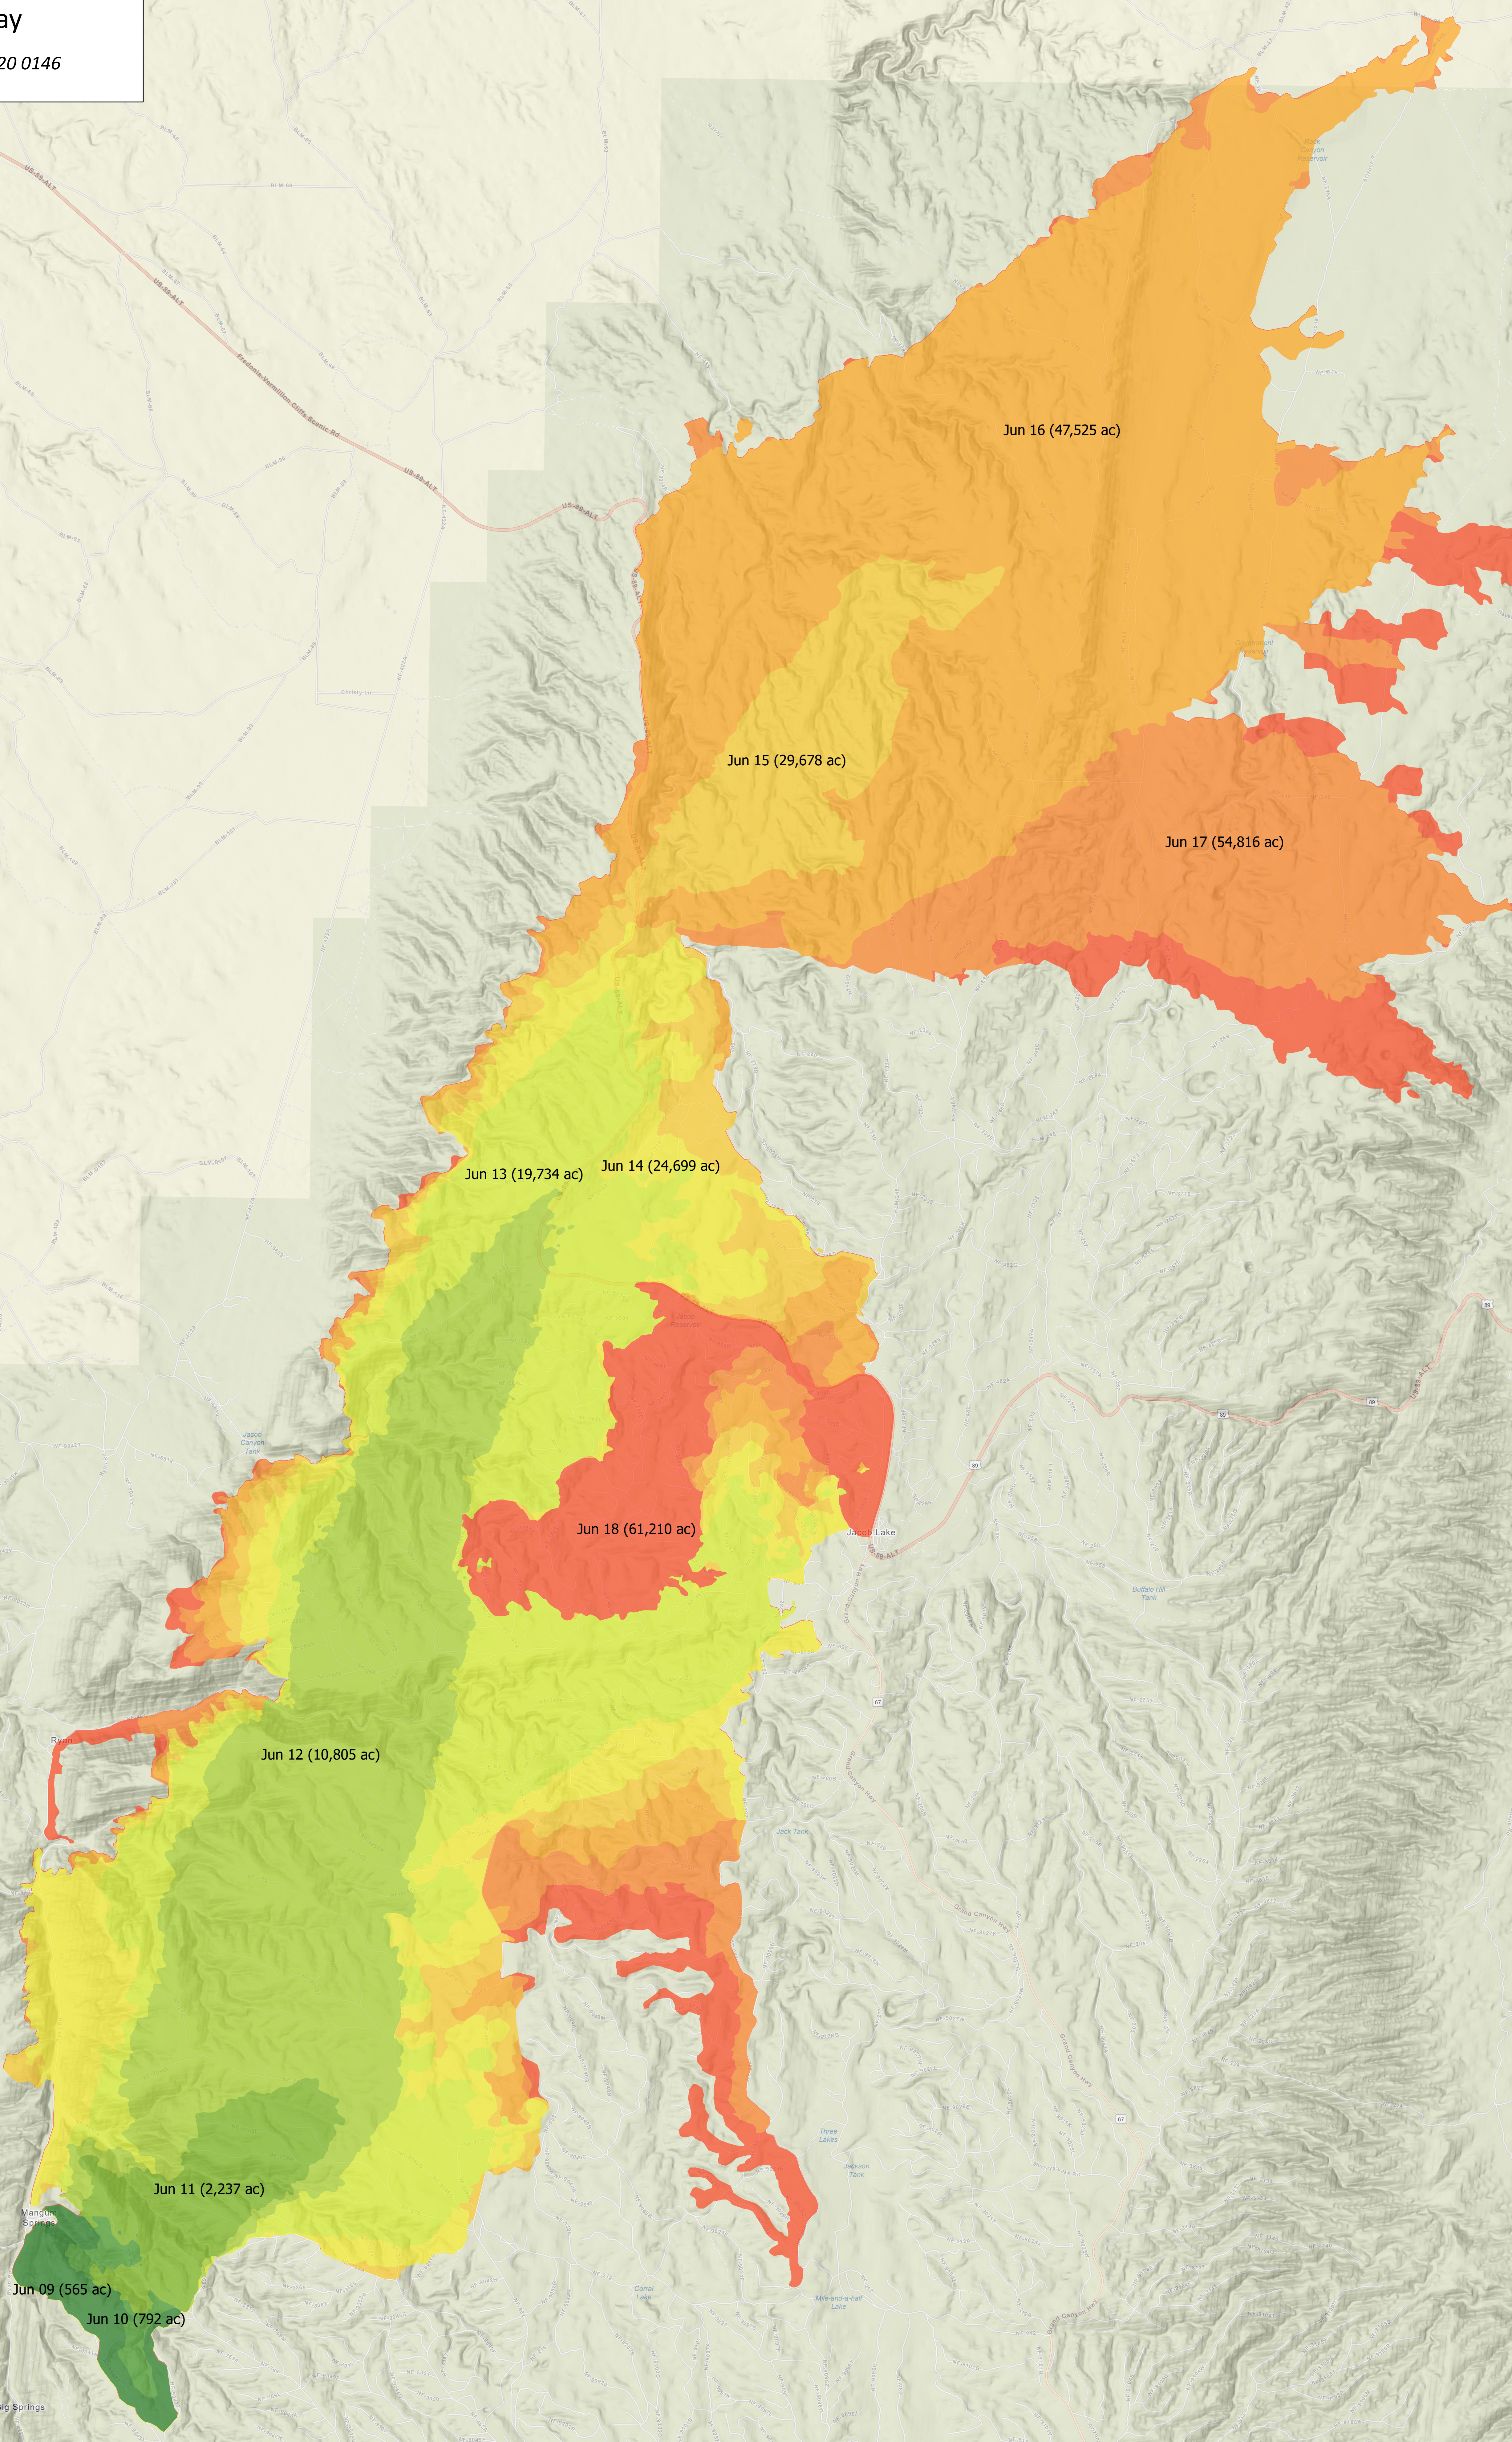

Progression Map

Mangum

AZ-KNF-000359

6/19/2020 Day

61,210 acres at 6/19/2020 0146

SOUTHWEST AREA
Southwest IMT 3, M. Landis
6/19/2020 1042
North American 1983 Datum, Lat/Long Grid
Name: Planning Map