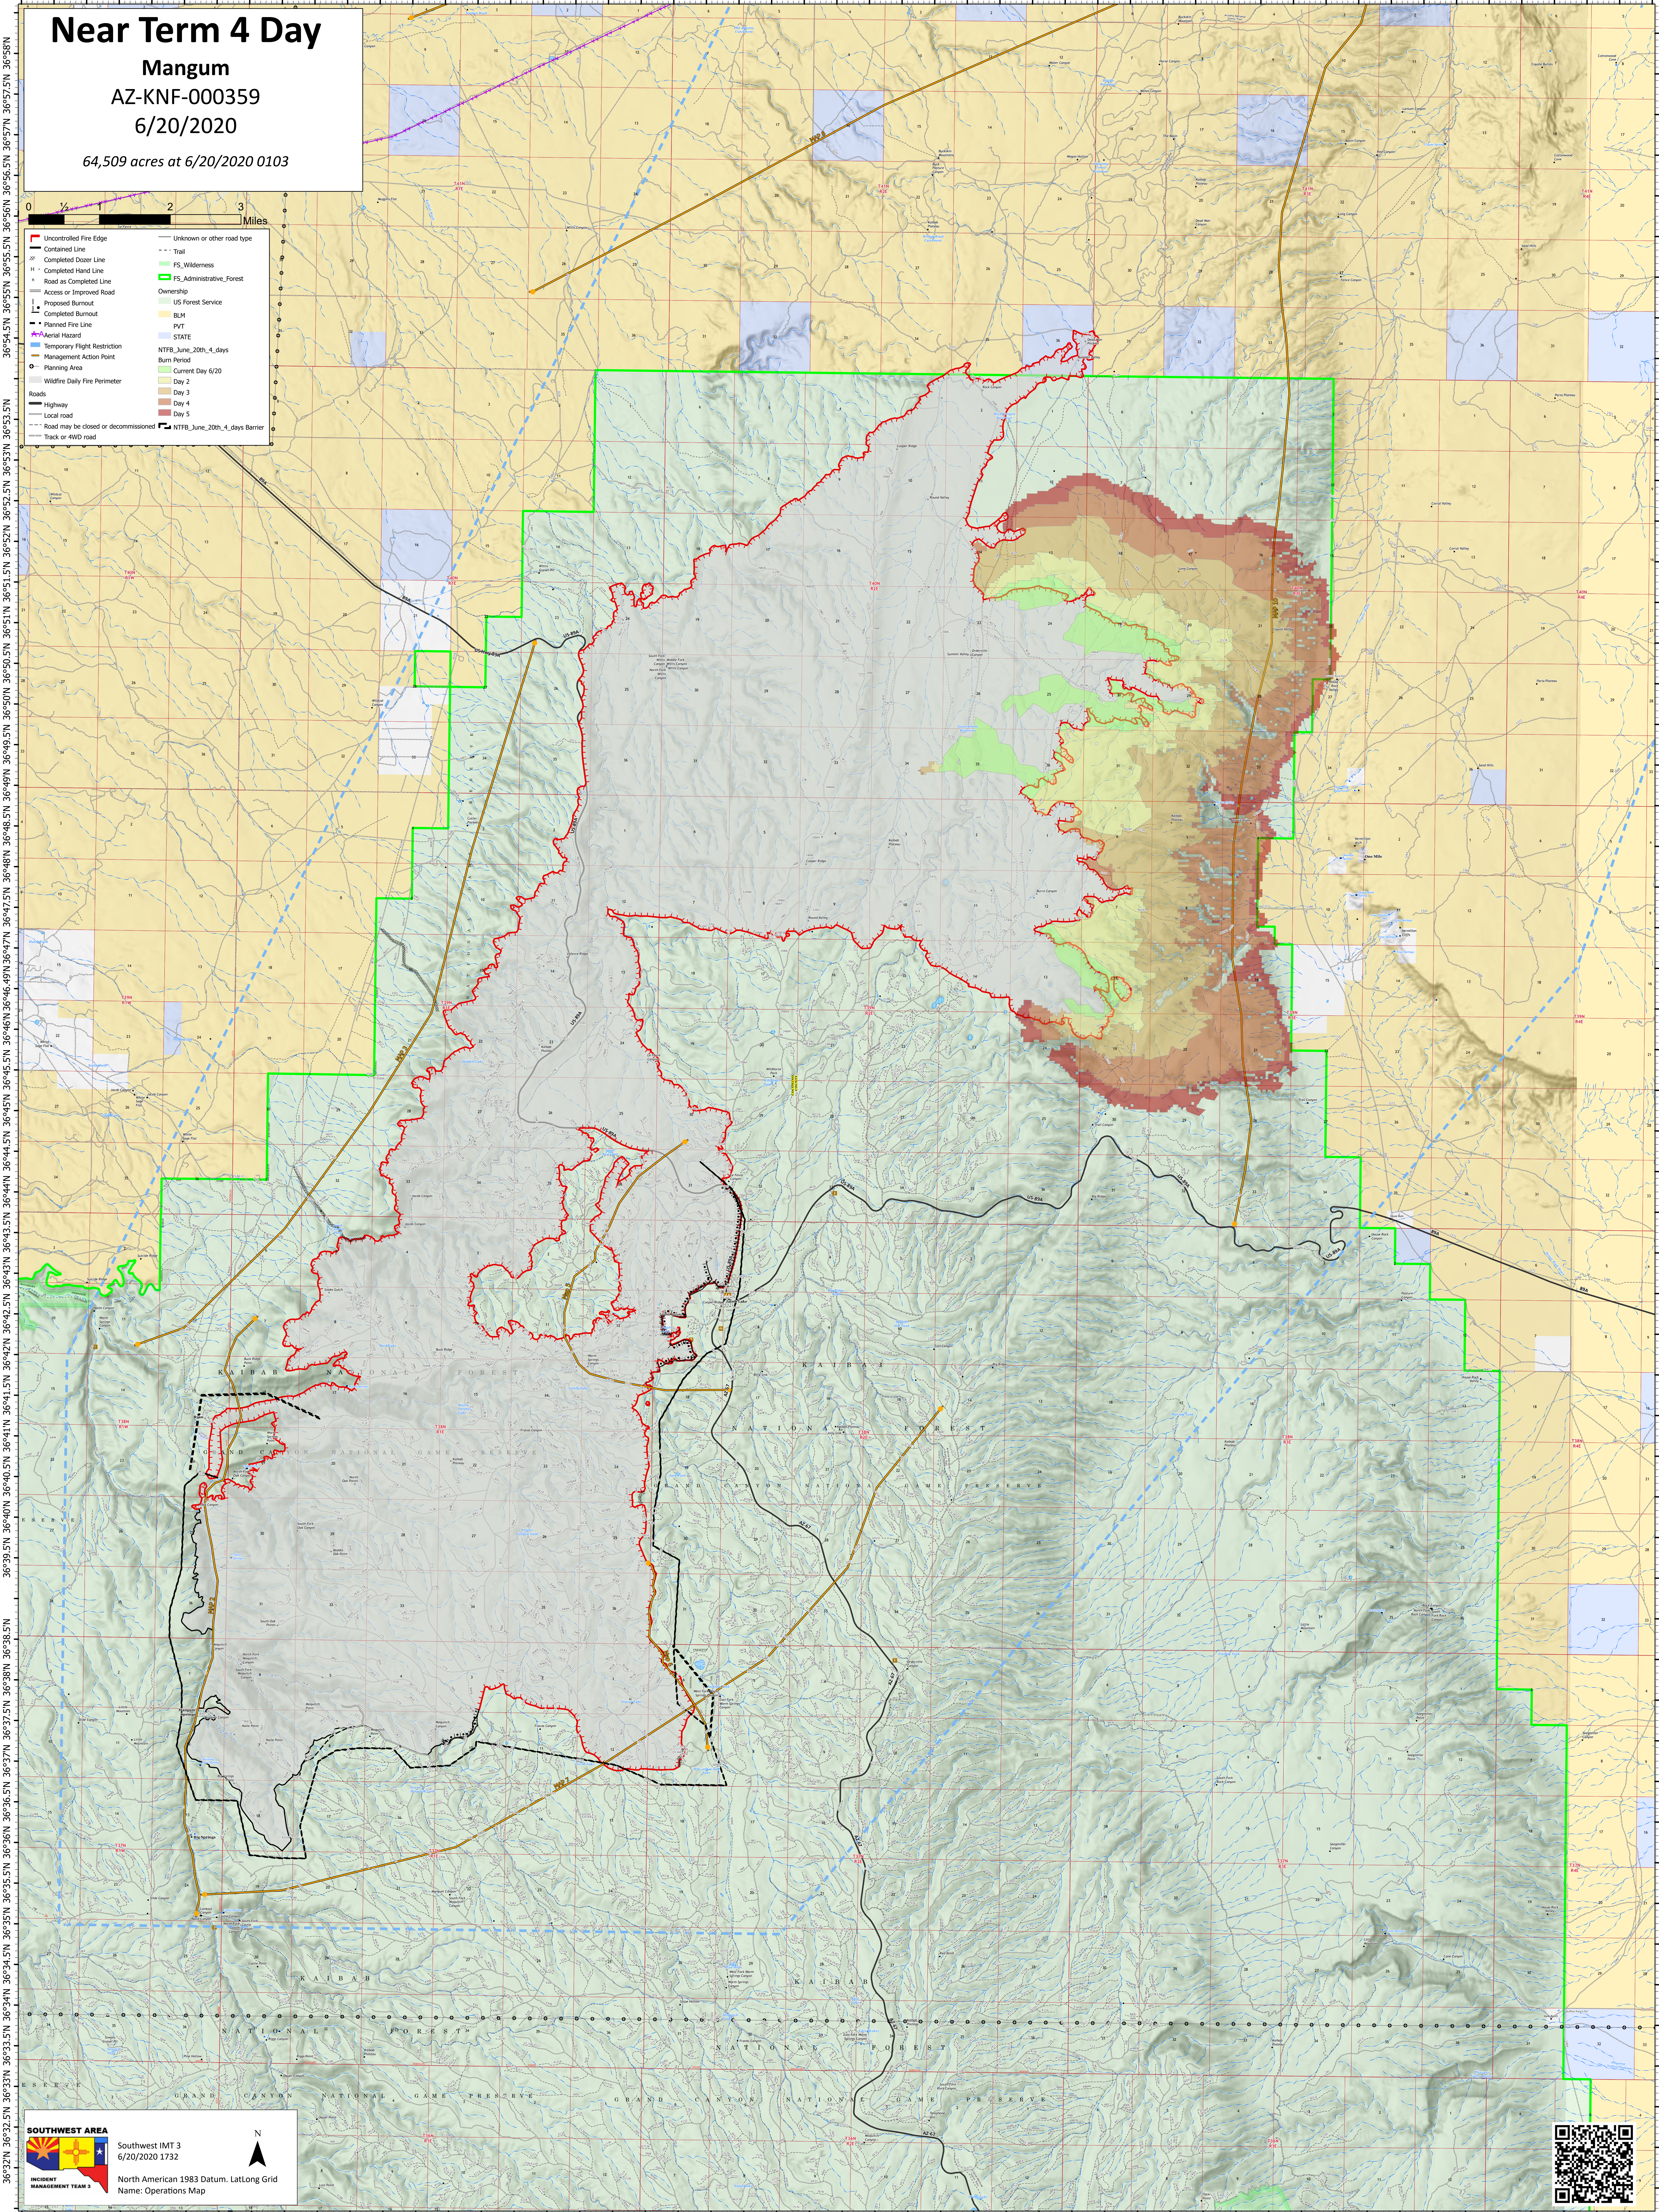

Near Term 4 Day

Mangum

AZ-KNF-000359

6/20/2020

64,509 acres at 6/20/2020 0103

- Uncontrolled Fire Edge
- Contained Line
- Completed Dozer Line
- Completed Hand Line
- Road as Completed Line
- Access or Improved Road
- Proposed Burnout
- Completed Burnout
- Planned Fire Line
- Aerial Hazard
- Temporary Flight Restriction
- Management Action Point
- Planning Area
- Wildfire Daily Fire Perimeter
- Roads
- Highway
- Local road
- Road may be closed or decommissioned
- Track or 4WD road
- Unknown or other road type
- Trail
- FS_Wilderness
- FS_Administrative_Forest
- Ownership
- US Forest Service
- BLM
- PVT
- STATE
- NTFB_June_20th_4_days
- Burn Period
- Current Day 6/20
- Day 2
- Day 3
- Day 4
- Day 5
- NTFB_June_20th_4_days Barrier

SOUTHWEST AREA
Southwest IMT 3
6/20/2020 1732

INCIDENT MANAGEMENT TEAM 3
North American 1983 Datum, LatLong Grid
Name: Operations Map