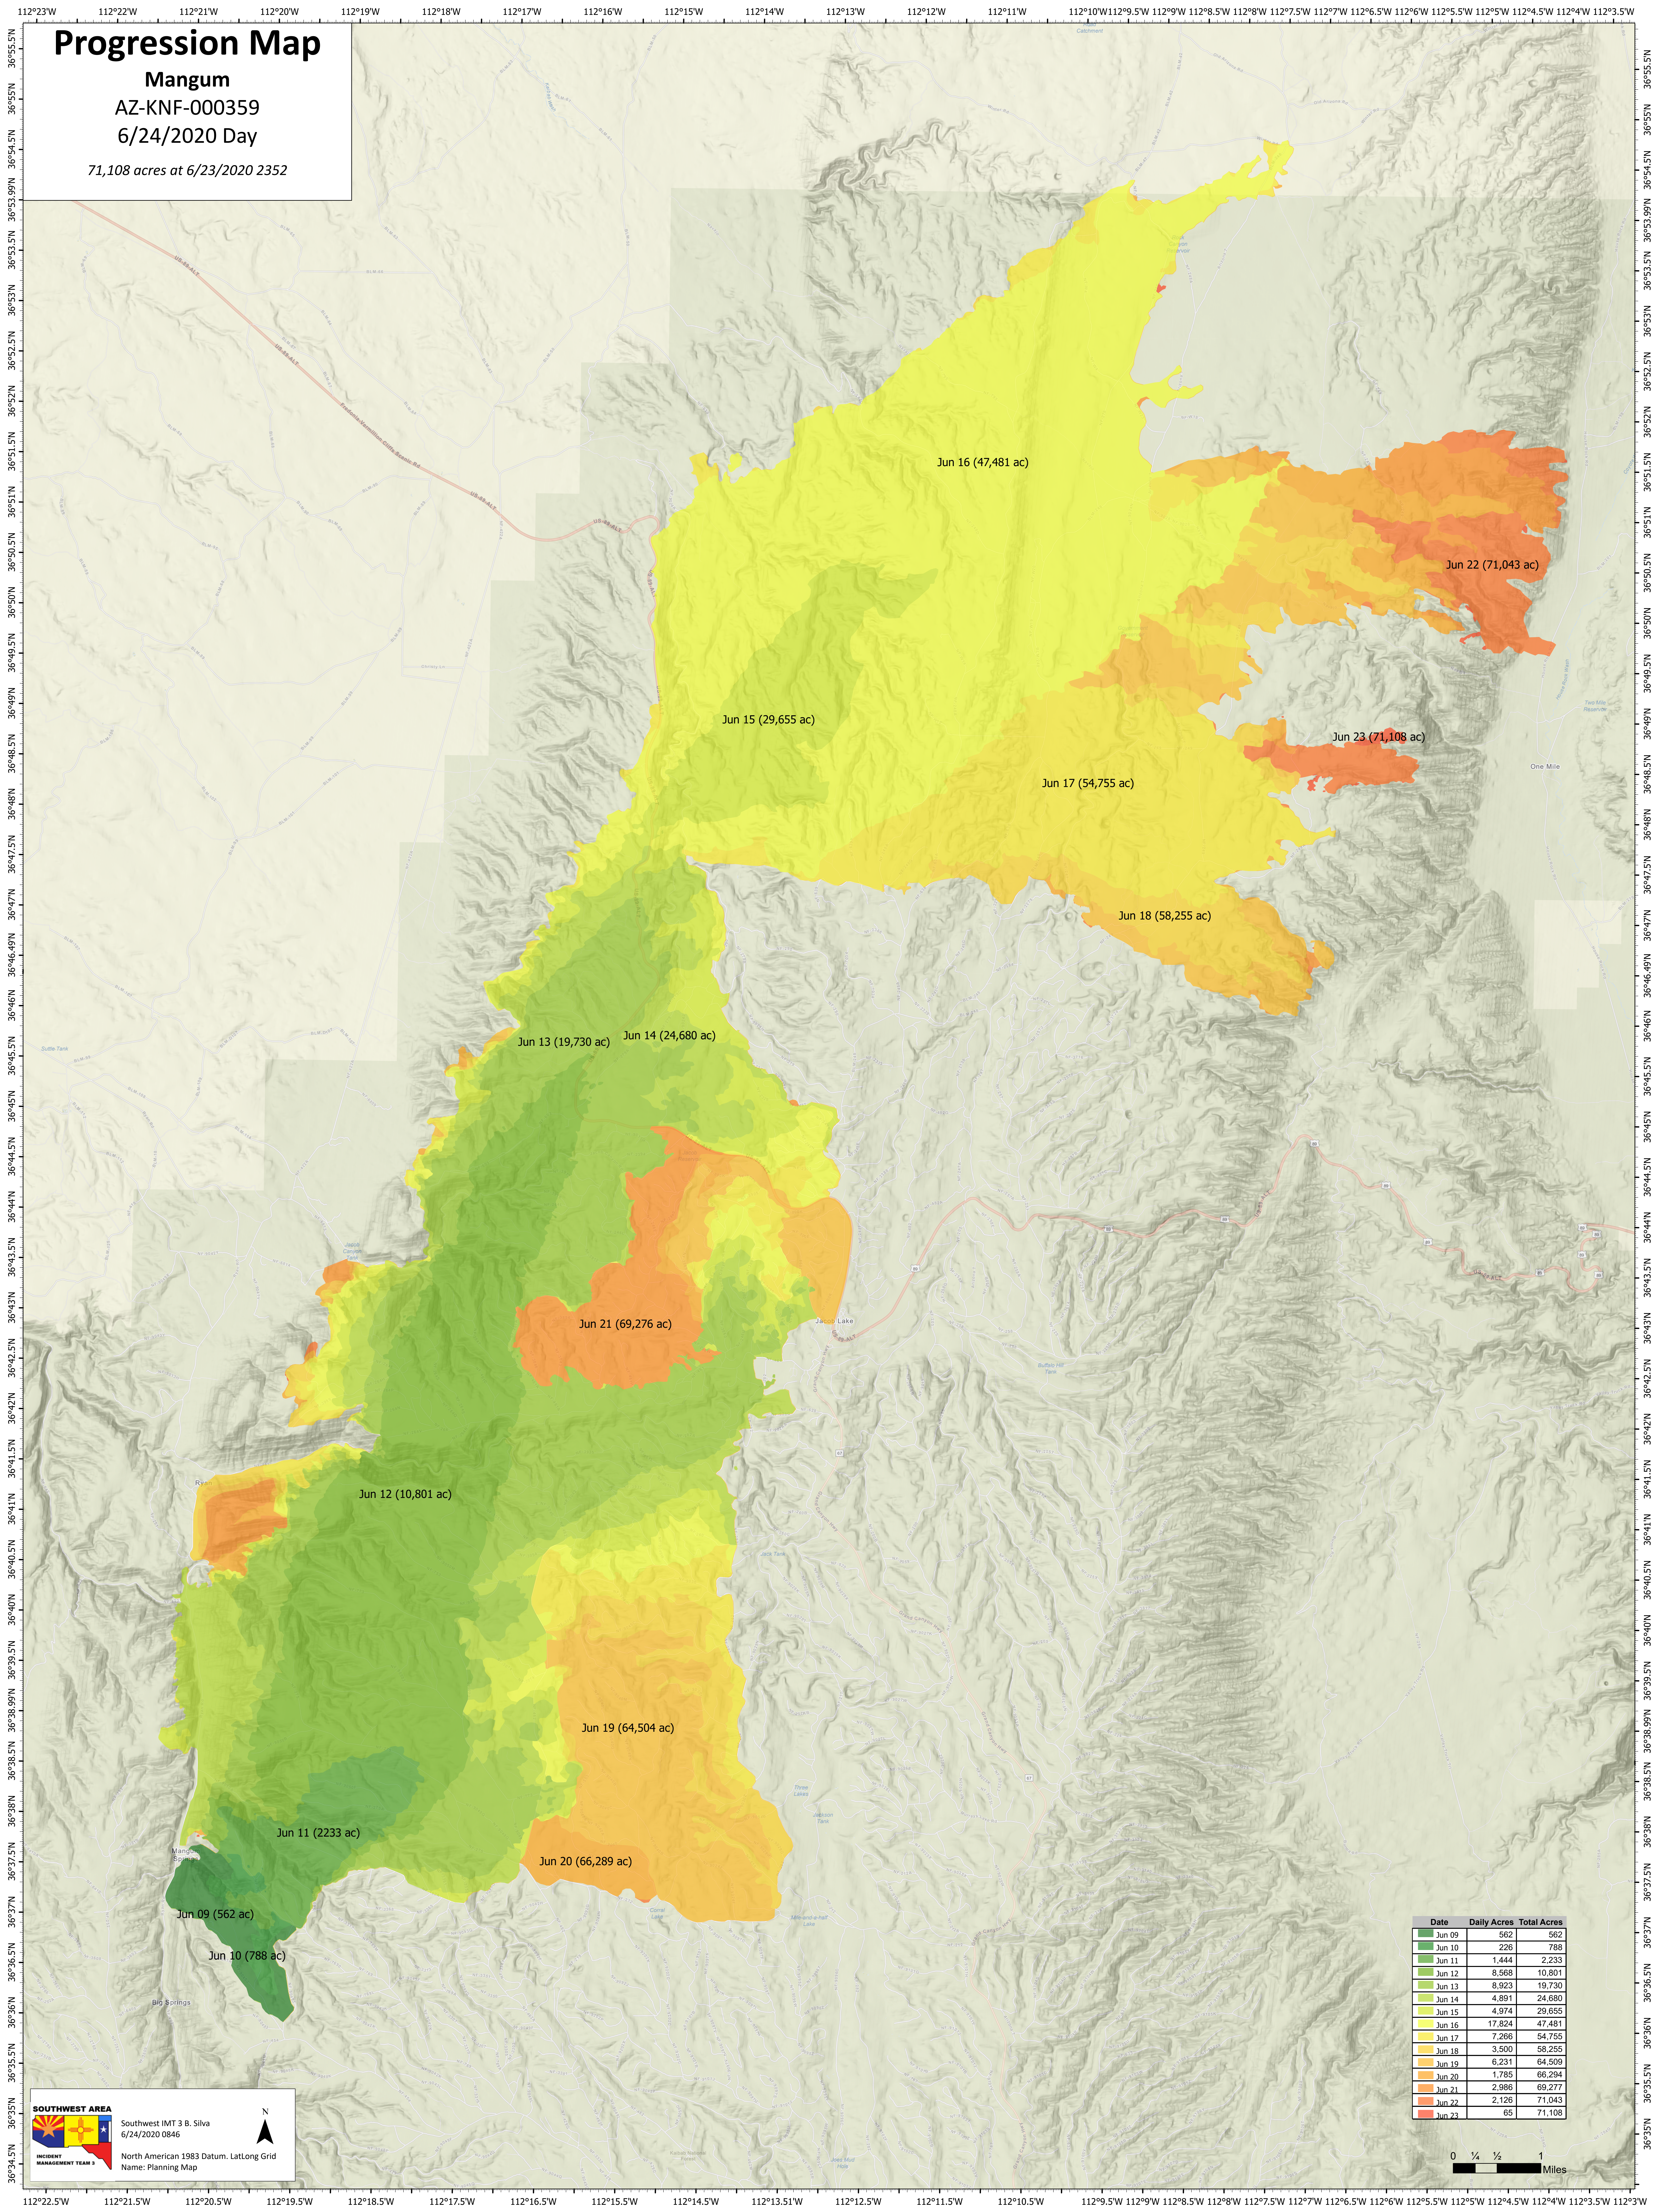

Progression Map

Mangum

AZ-KNF-000359

6/24/2020 Day

71,108 acres at 6/23/2020 2352

Jun 09 (562 ac)
Jun 10 (788 ac)
Jun 11 (2233 ac)
Jun 12 (10,801 ac)
Jun 13 (19,730 ac)
Jun 14 (24,680 ac)
Jun 15 (29,655 ac)
Jun 16 (47,481 ac)
Jun 17 (54,755 ac)
Jun 18 (58,255 ac)
Jun 19 (64,504 ac)
Jun 20 (66,289 ac)
Jun 21 (69,276 ac)
Jun 22 (71,043 ac)
Jun 23 (71,108 ac)

Date	Daily Acres	Total Acres
Jun 09	562	562
Jun 10	226	788
Jun 11	1,444	2,233
Jun 12	8,568	10,801
Jun 13	8,923	19,730
Jun 14	4,891	24,680
Jun 15	4,974	29,655
Jun 16	17,824	47,481
Jun 17	7,266	54,755
Jun 18	3,500	58,255
Jun 19	6,231	64,509
Jun 20	1,785	66,294
Jun 21	2,986	69,277
Jun 22	2,128	71,043
Jun 23	65	71,108

SOUTHWEST AREA
Southwest IMT 3 B. Silva
6/24/2020 0846
North American 1983 Datum, Lat/Long Grid
Name: Planning Map