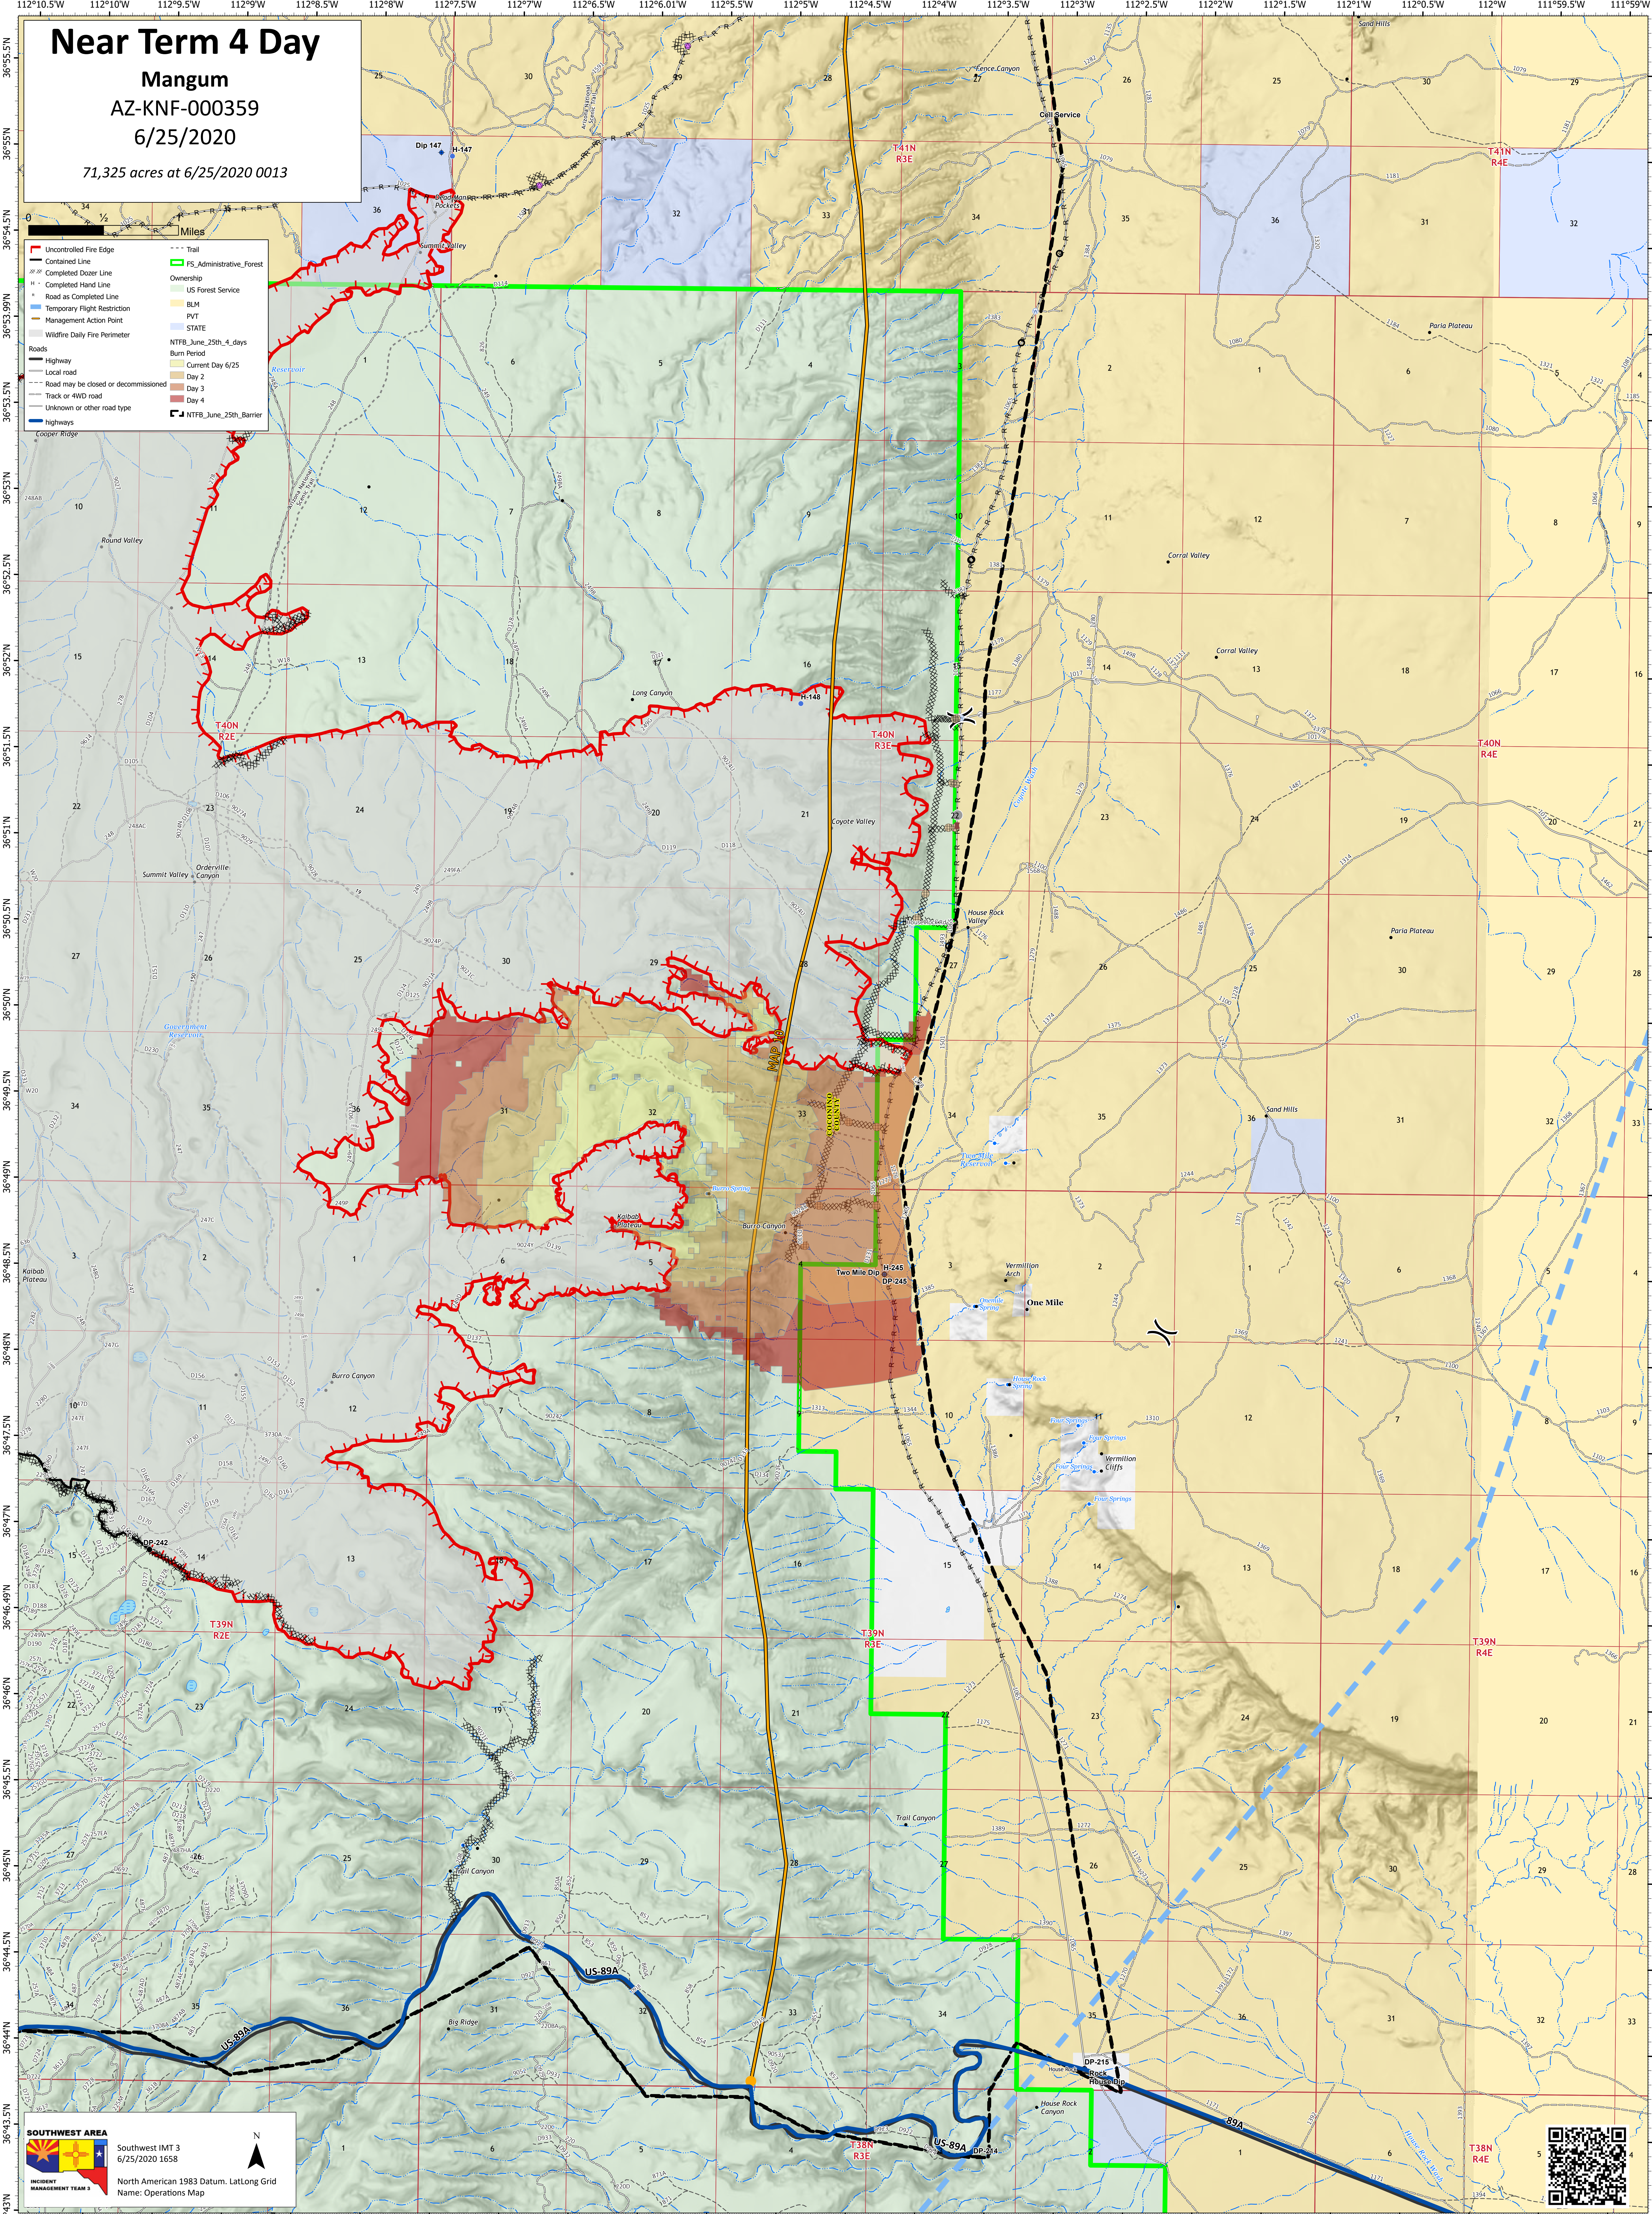

Near Term 4 Day

Mangum

AZ-KNF-000359

6/25/2020

71,325 acres at 6/25/2020 0013

SOUTHWEST AREA
Southwest IMT 3
6/25/2020 1658
North American 1983 Datum, LatLong Grid
Name: Operations Map