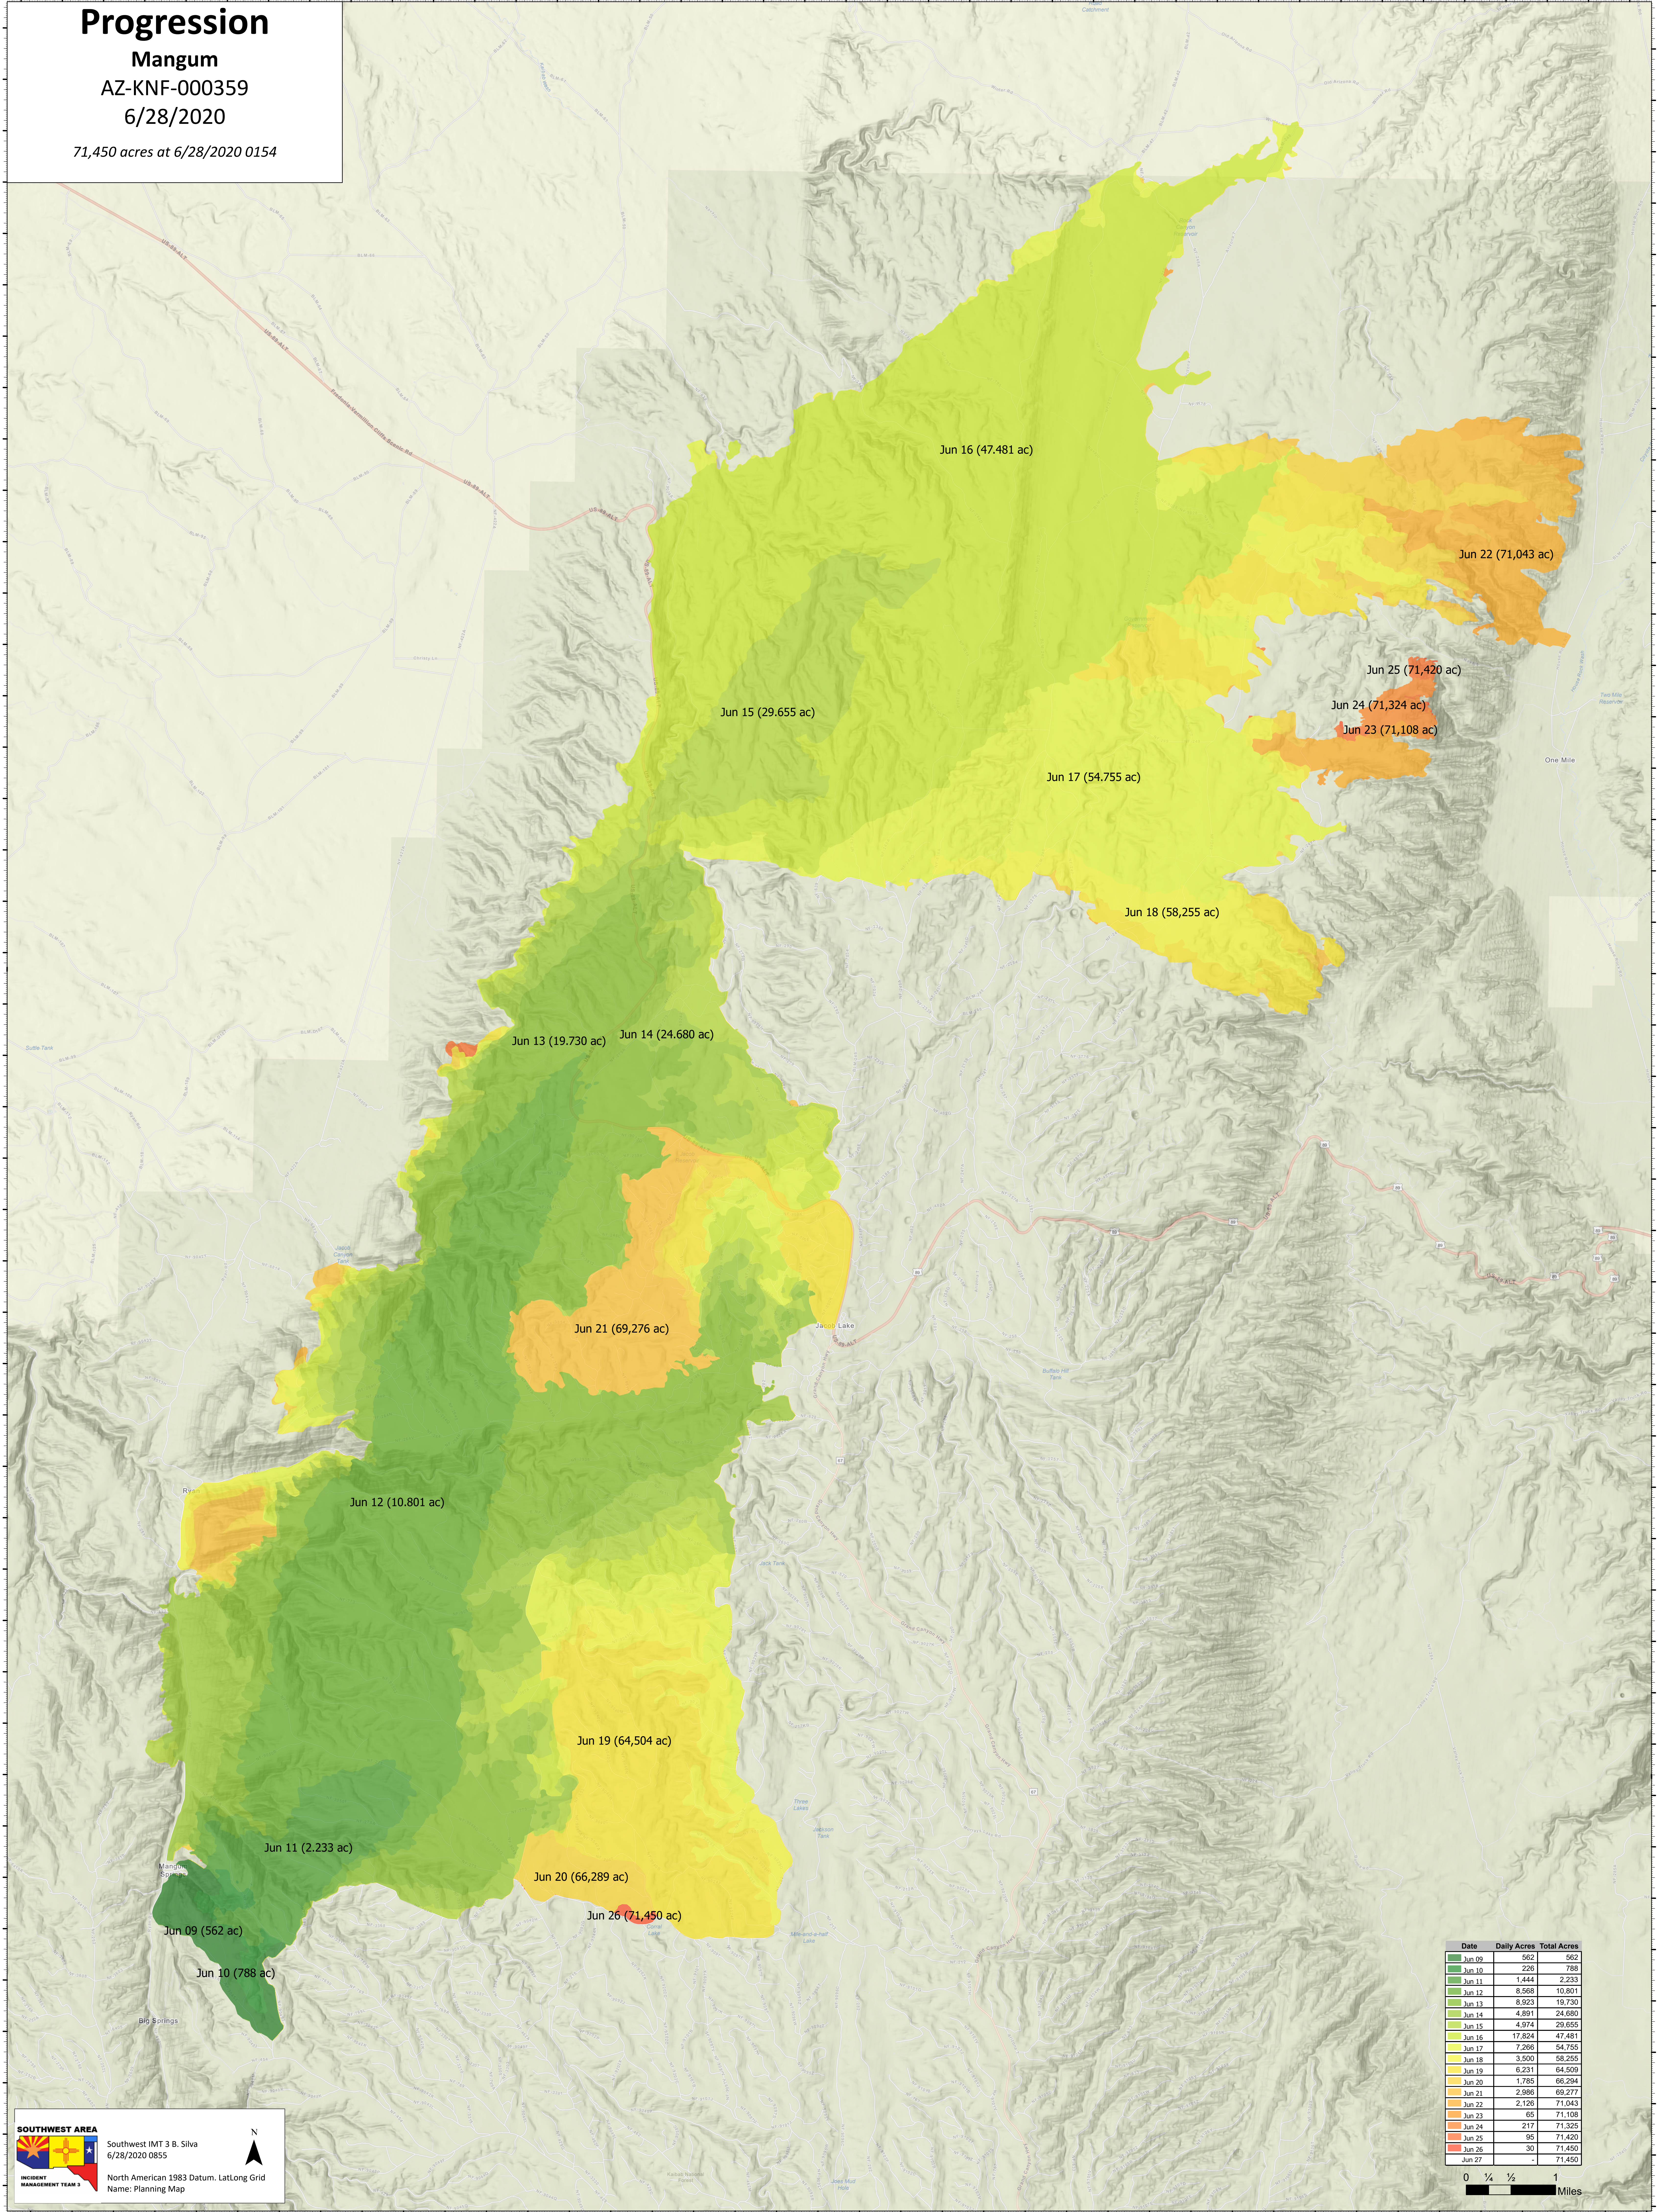

Progression

Mangum

AZ-KNF-000359

6/28/2020

71,450 acres at 6/28/2020 0154

Date	Daily Acres	Total Acres
Jun 09	562	562
Jun 10	226	788
Jun 11	1,444	2,233
Jun 12	8,568	10,801
Jun 13	8,923	19,730
Jun 14	4,891	24,680
Jun 15	4,974	29,655
Jun 16	17,824	47,481
Jun 17	7,266	54,755
Jun 18	3,500	58,255
Jun 19	6,231	64,509
Jun 20	1,785	66,294
Jun 21	2,986	69,277
Jun 22	2,126	71,043
Jun 23	65	71,108
Jun 24	217	71,325
Jun 25	95	71,420
Jun 26	30	71,450
Jun 27	-	71,450

SOUTHWEST AREA
Southwest IMT 3 B. Silva
6/28/2020 0855
North American 1983 Datum, Lat/long Grid
Name: Planning Map