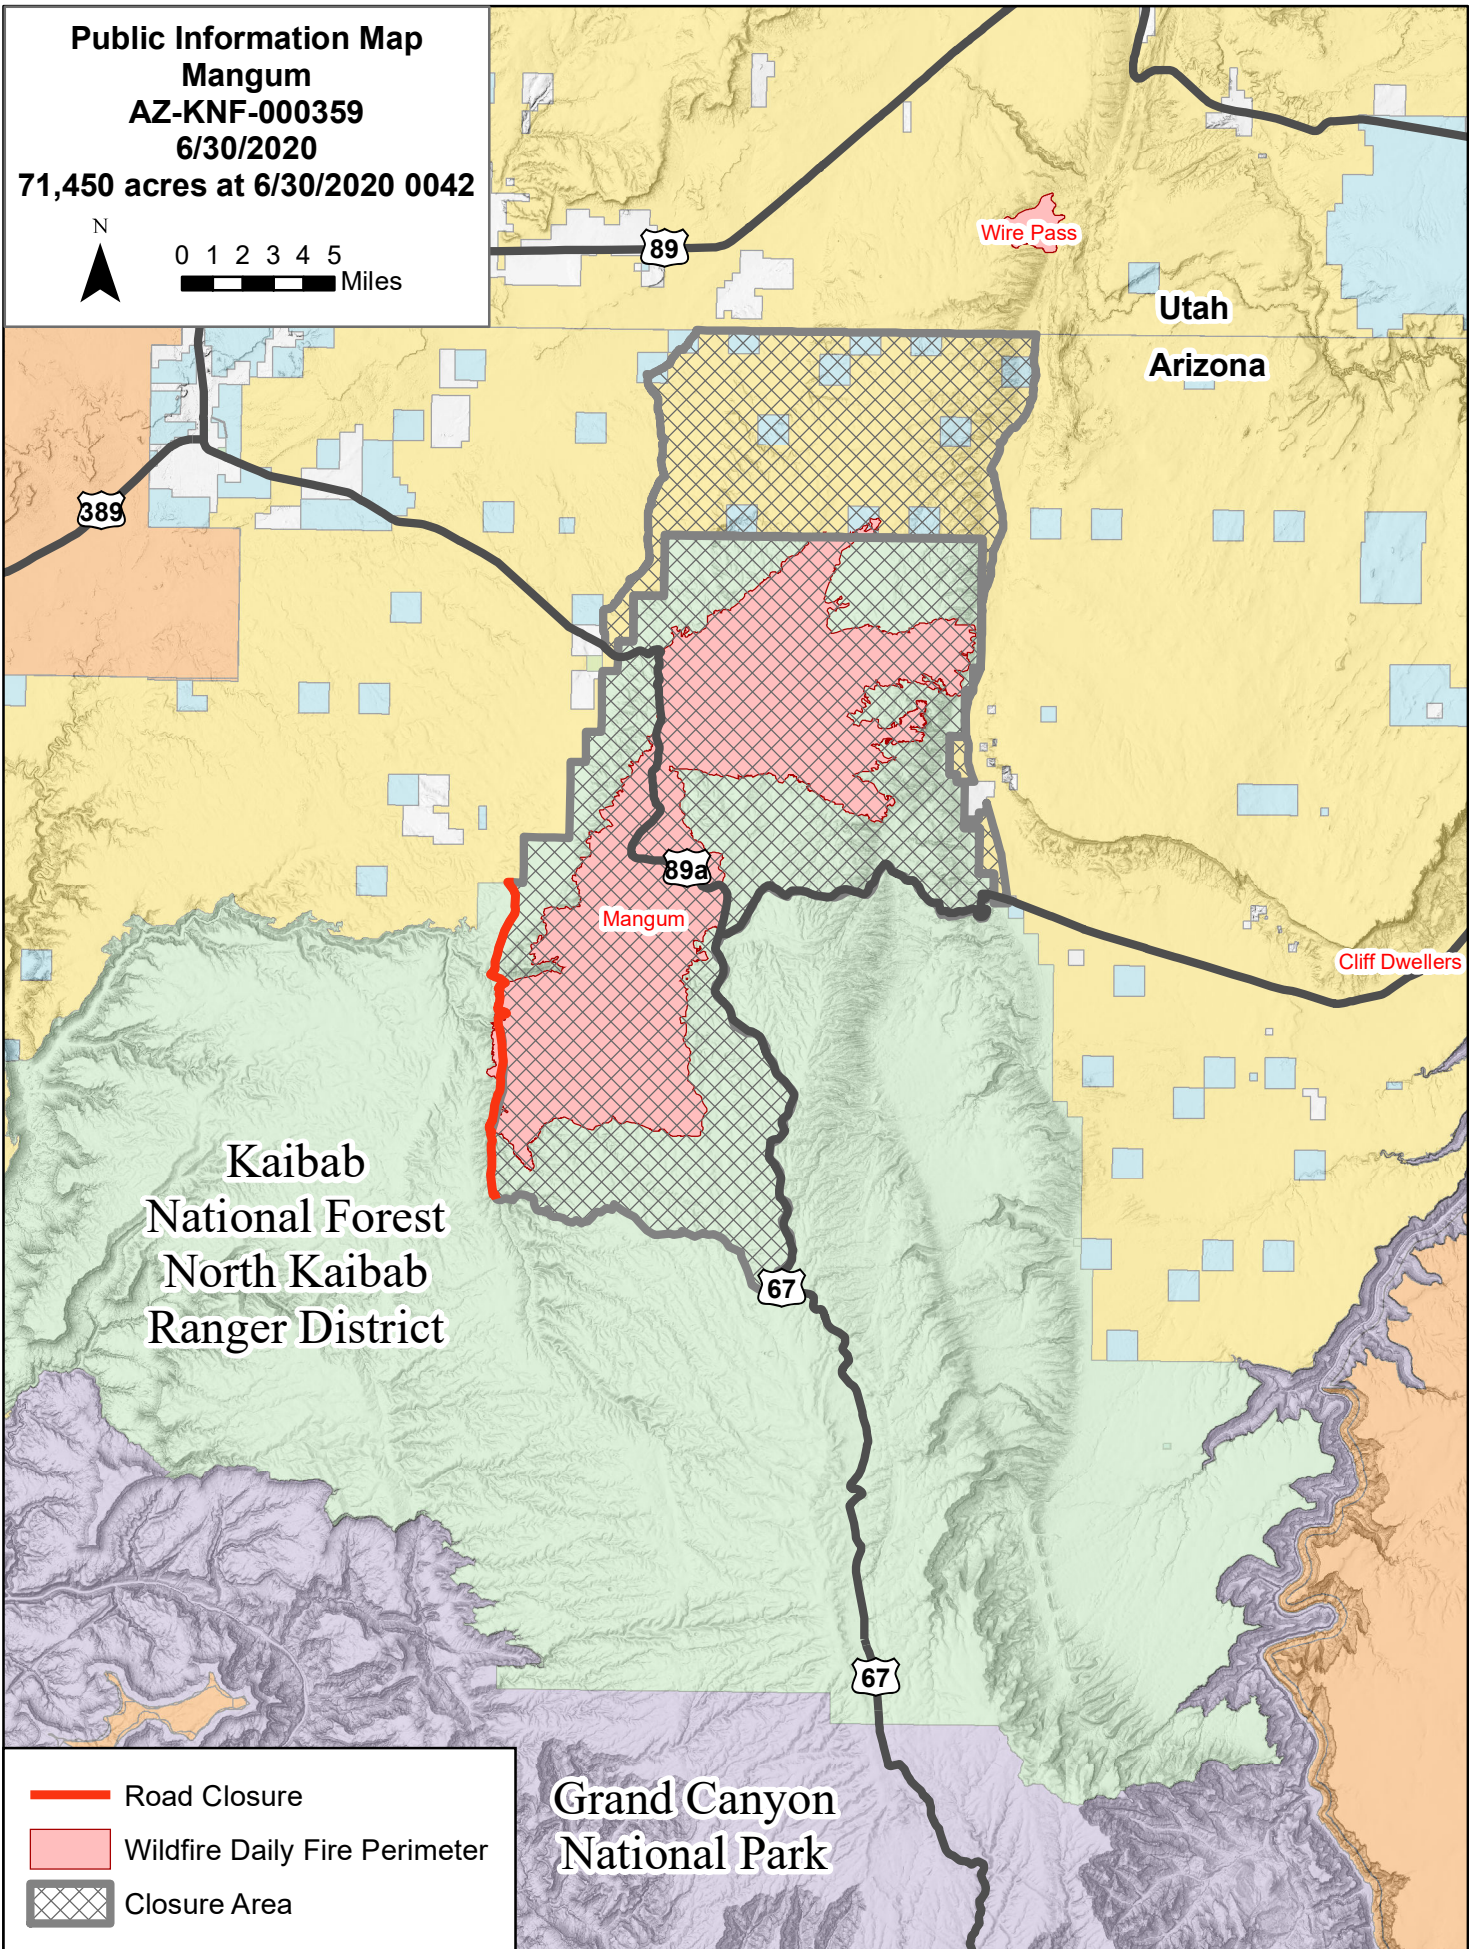

Public Information Map
Mangum
AZ-KNF-000359
6/30/2020
71,450 acres at 6/30/2020 0042

0 1 2 3 4 5
Miles

-  Road Closure
-  Wildfire Daily Fire Perimeter
-  Closure Area