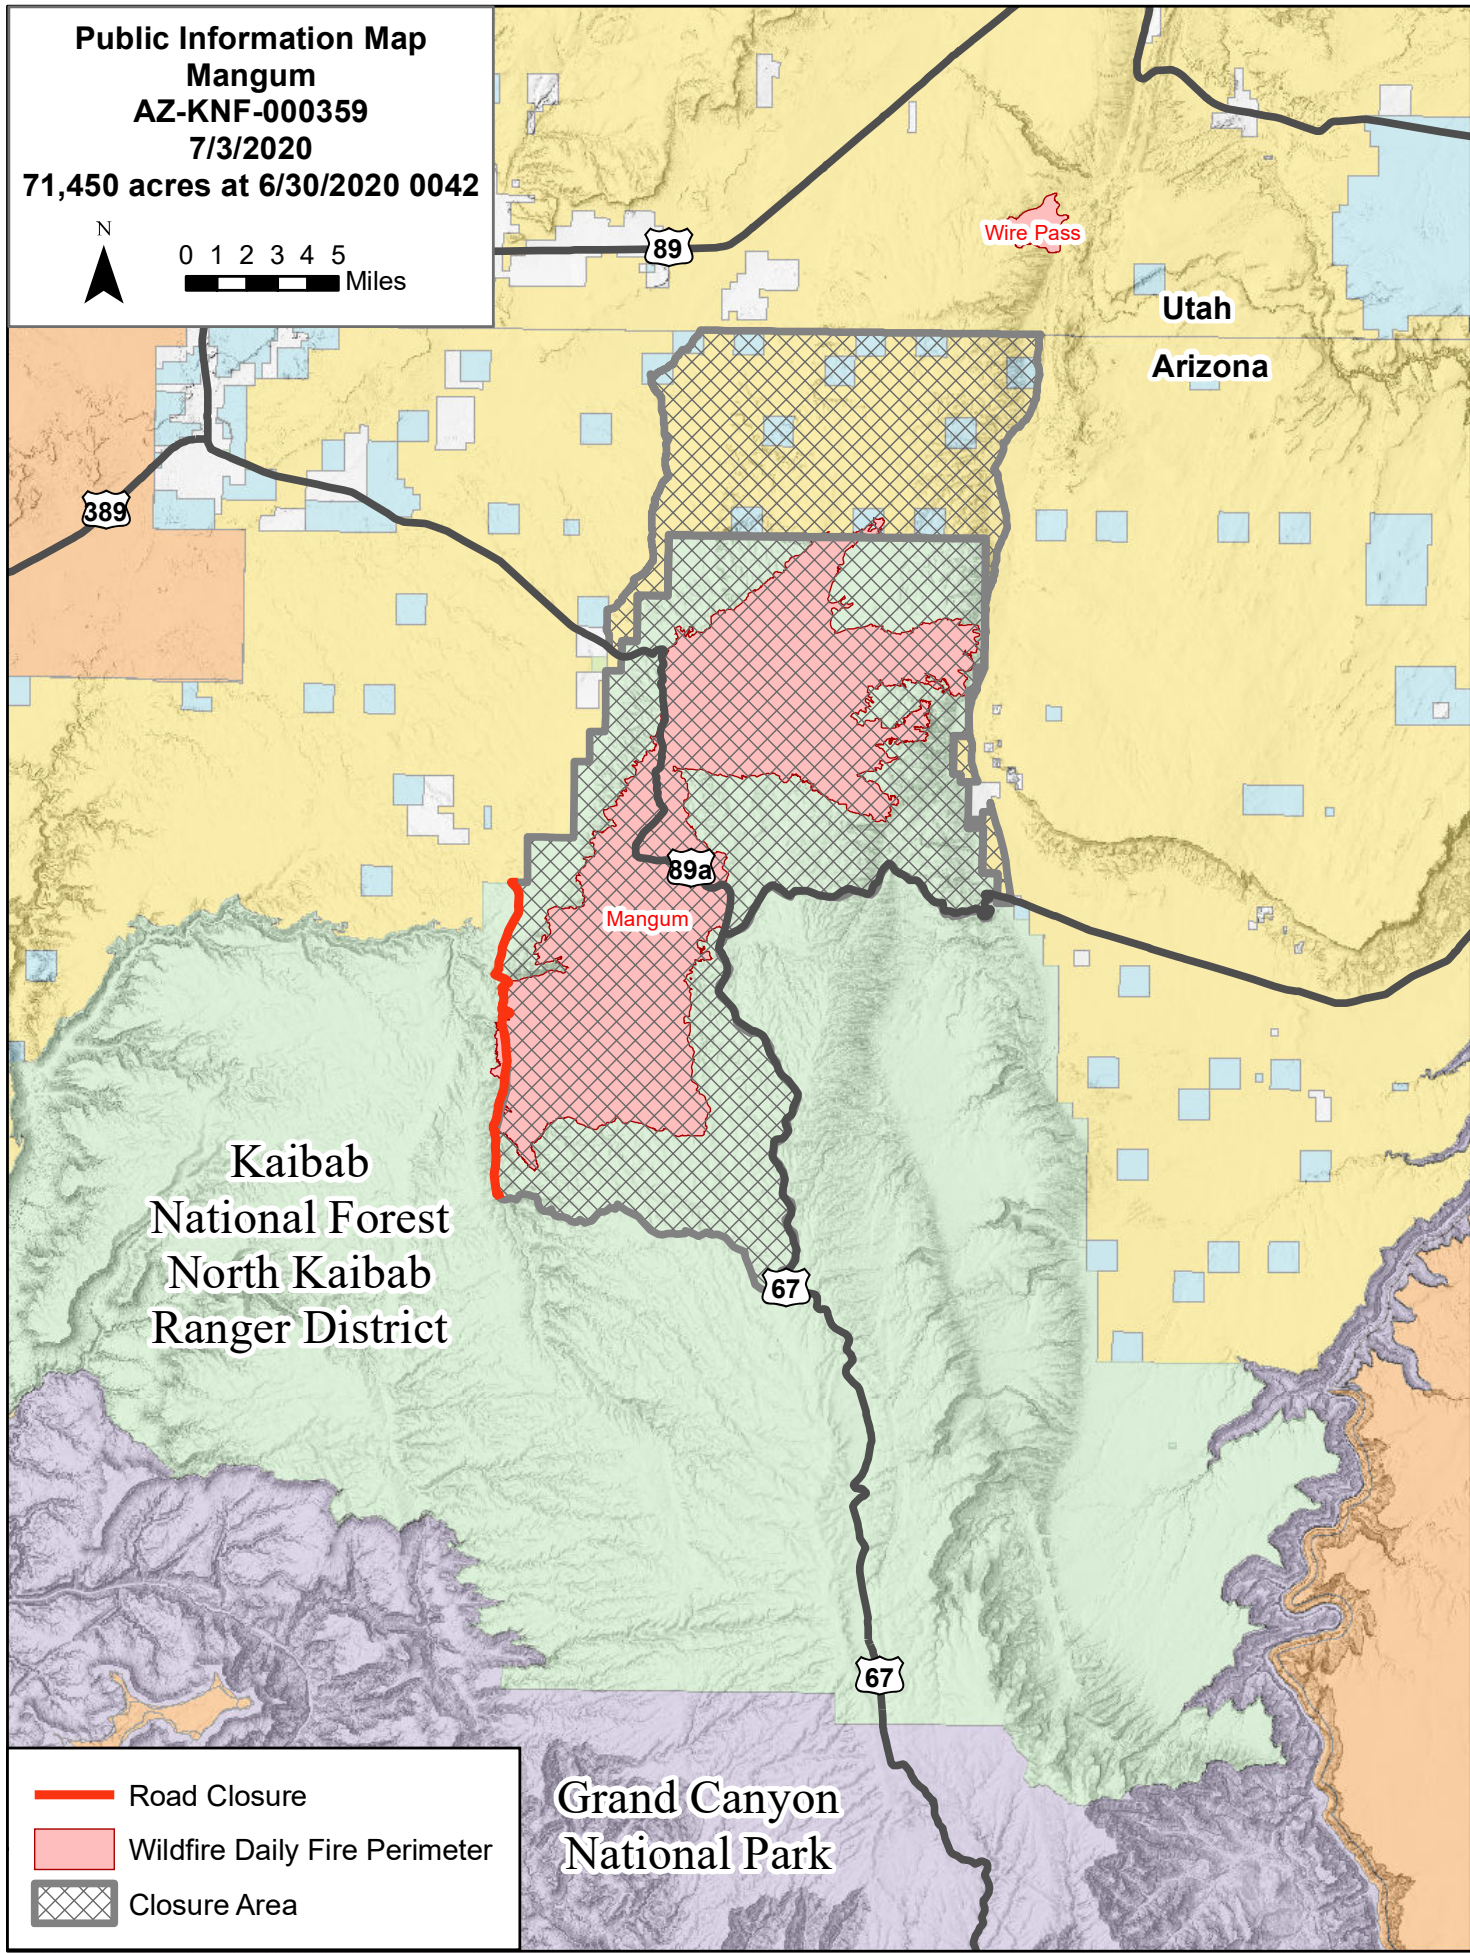

Public Information Map
Mangum
AZ-KNF-000359
7/3/2020
71,450 acres at 6/30/2020 0042

0 1 2 3 4 5
Miles

-  Road Closure
-  Wildfire Daily Fire Perimeter
-  Closure Area

Grand Canyon
National Park