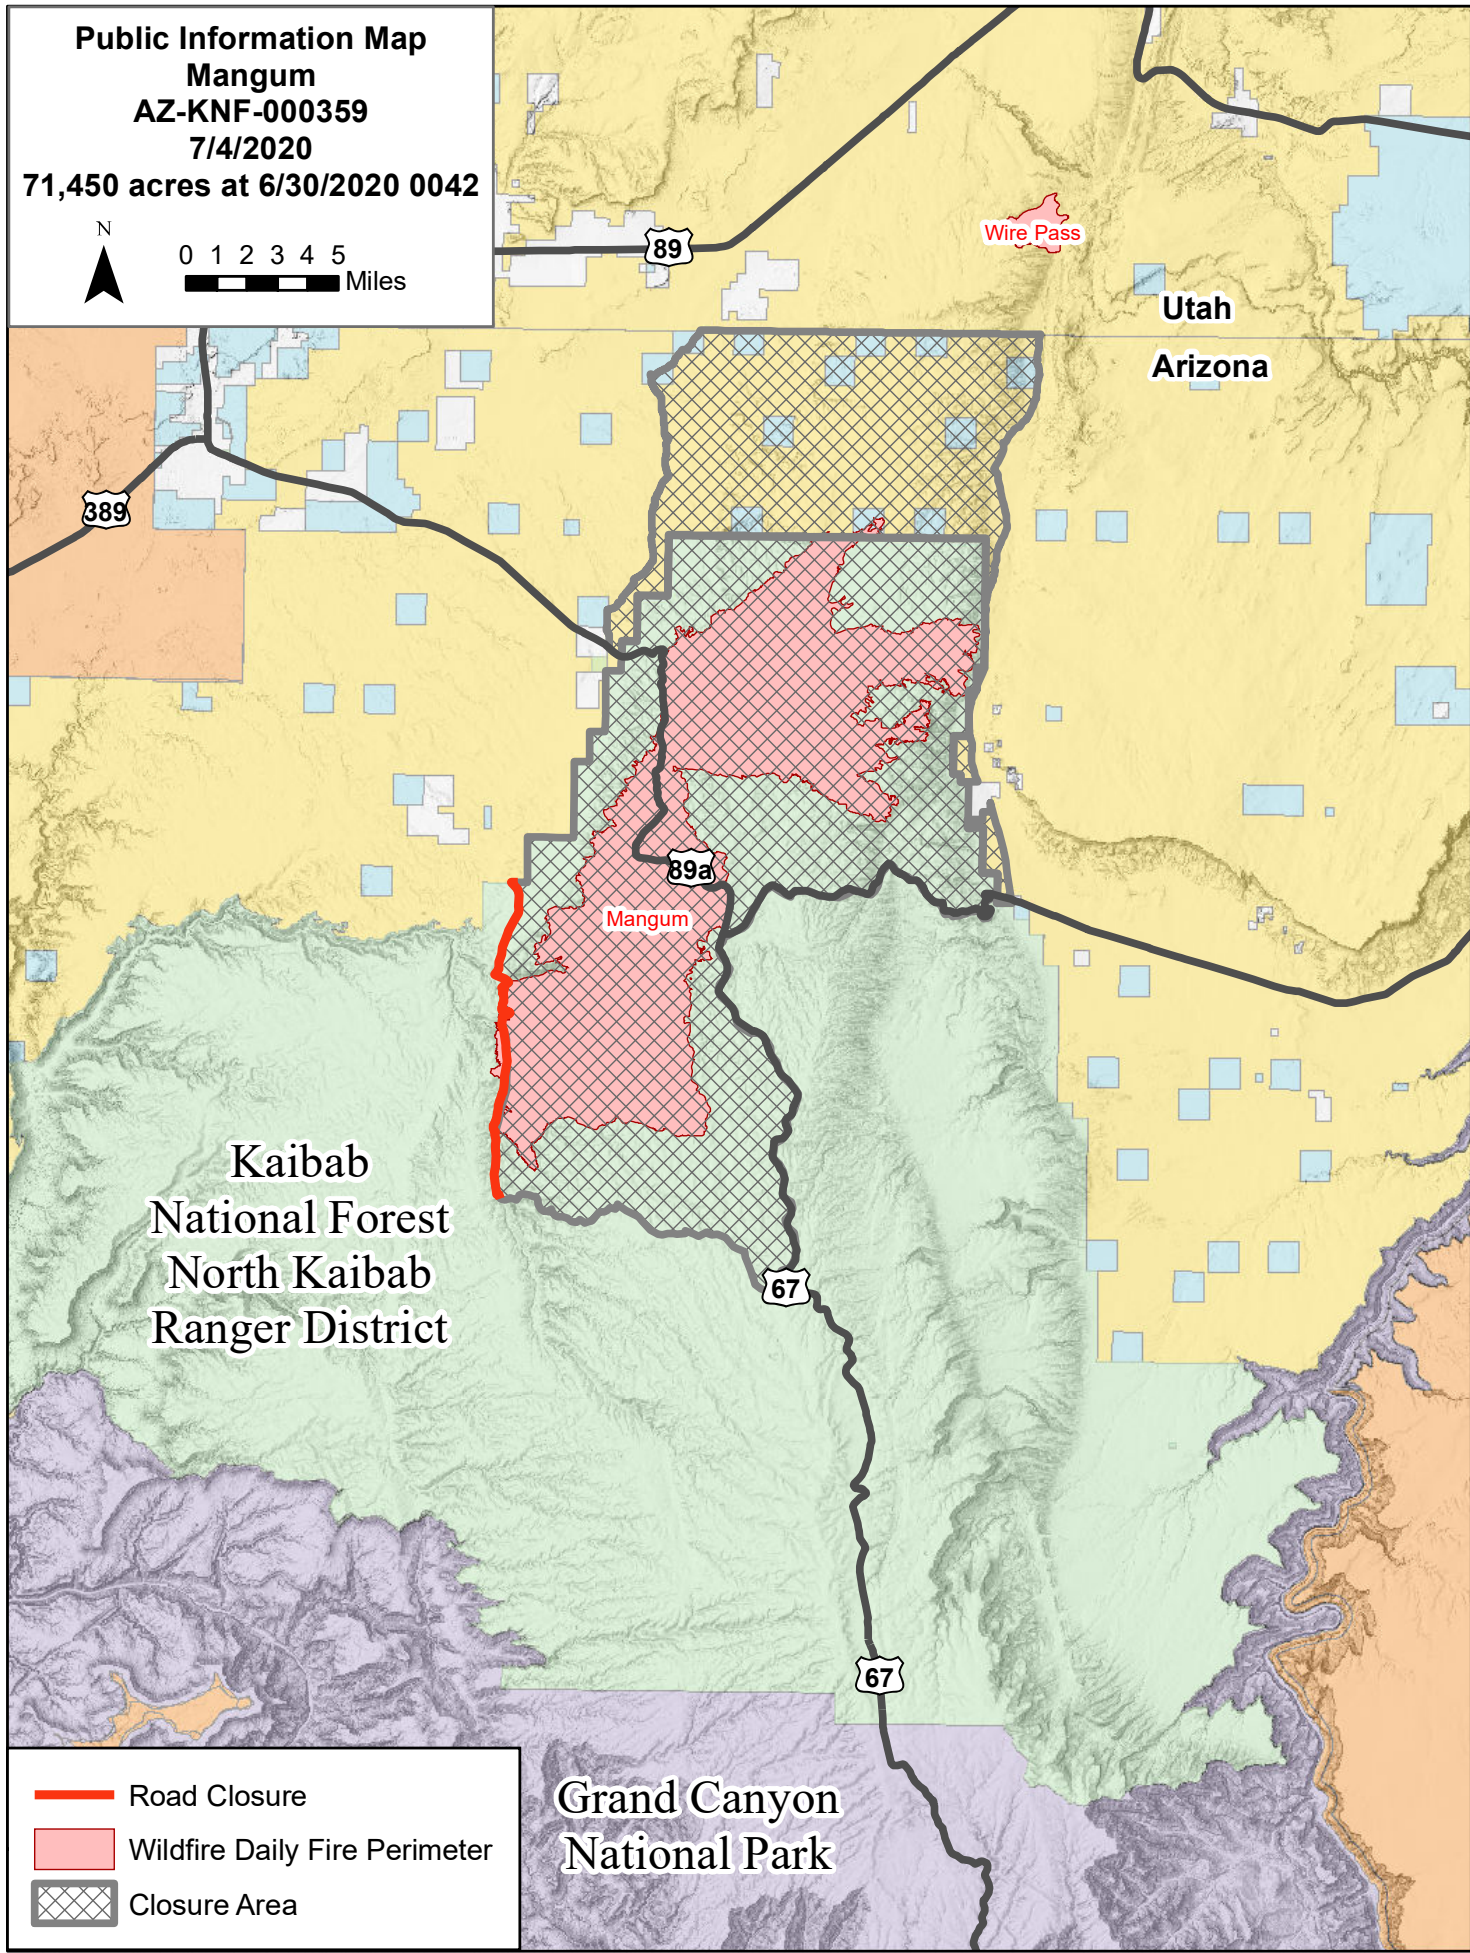

Public Information Map
Mangum
AZ-KNF-000359
7/4/2020
71,450 acres at 6/30/2020 0042

0 1 2 3 4 5
Miles

-  Road Closure
-  Wildfire Daily Fire Perimeter
-  Closure Area

Grand Canyon
National Park