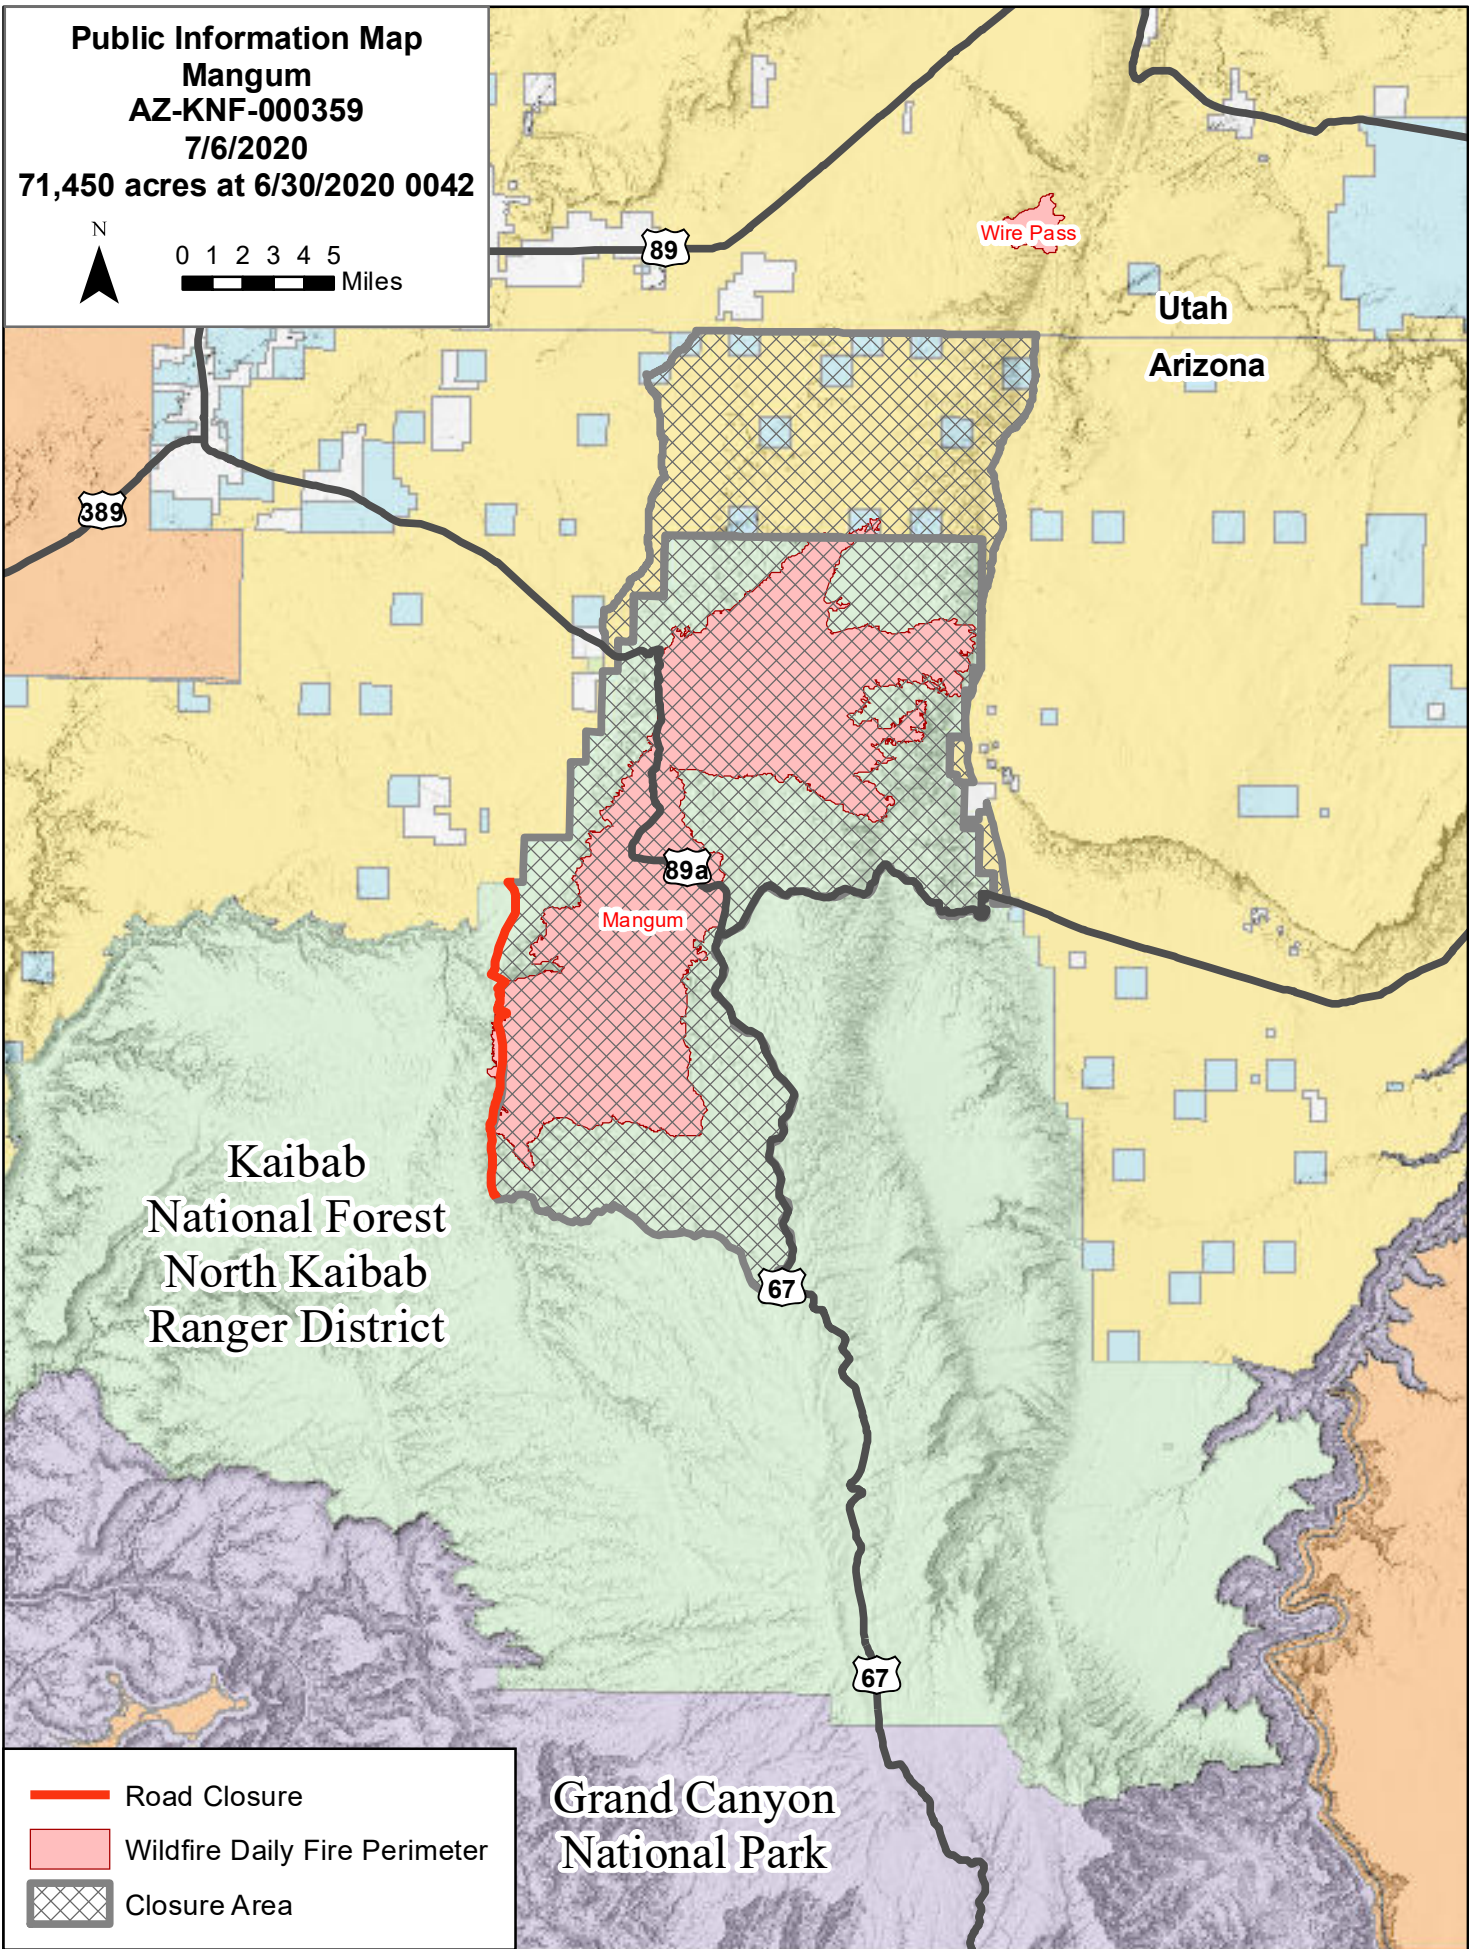

Public Information Map
Mangum
AZ-KNF-000359
7/6/2020
71,450 acres at 6/30/2020 0042

- Road Closure
- Wildfire Daily Fire Perimeter
- Closure Area

Grand Canyon
National Park