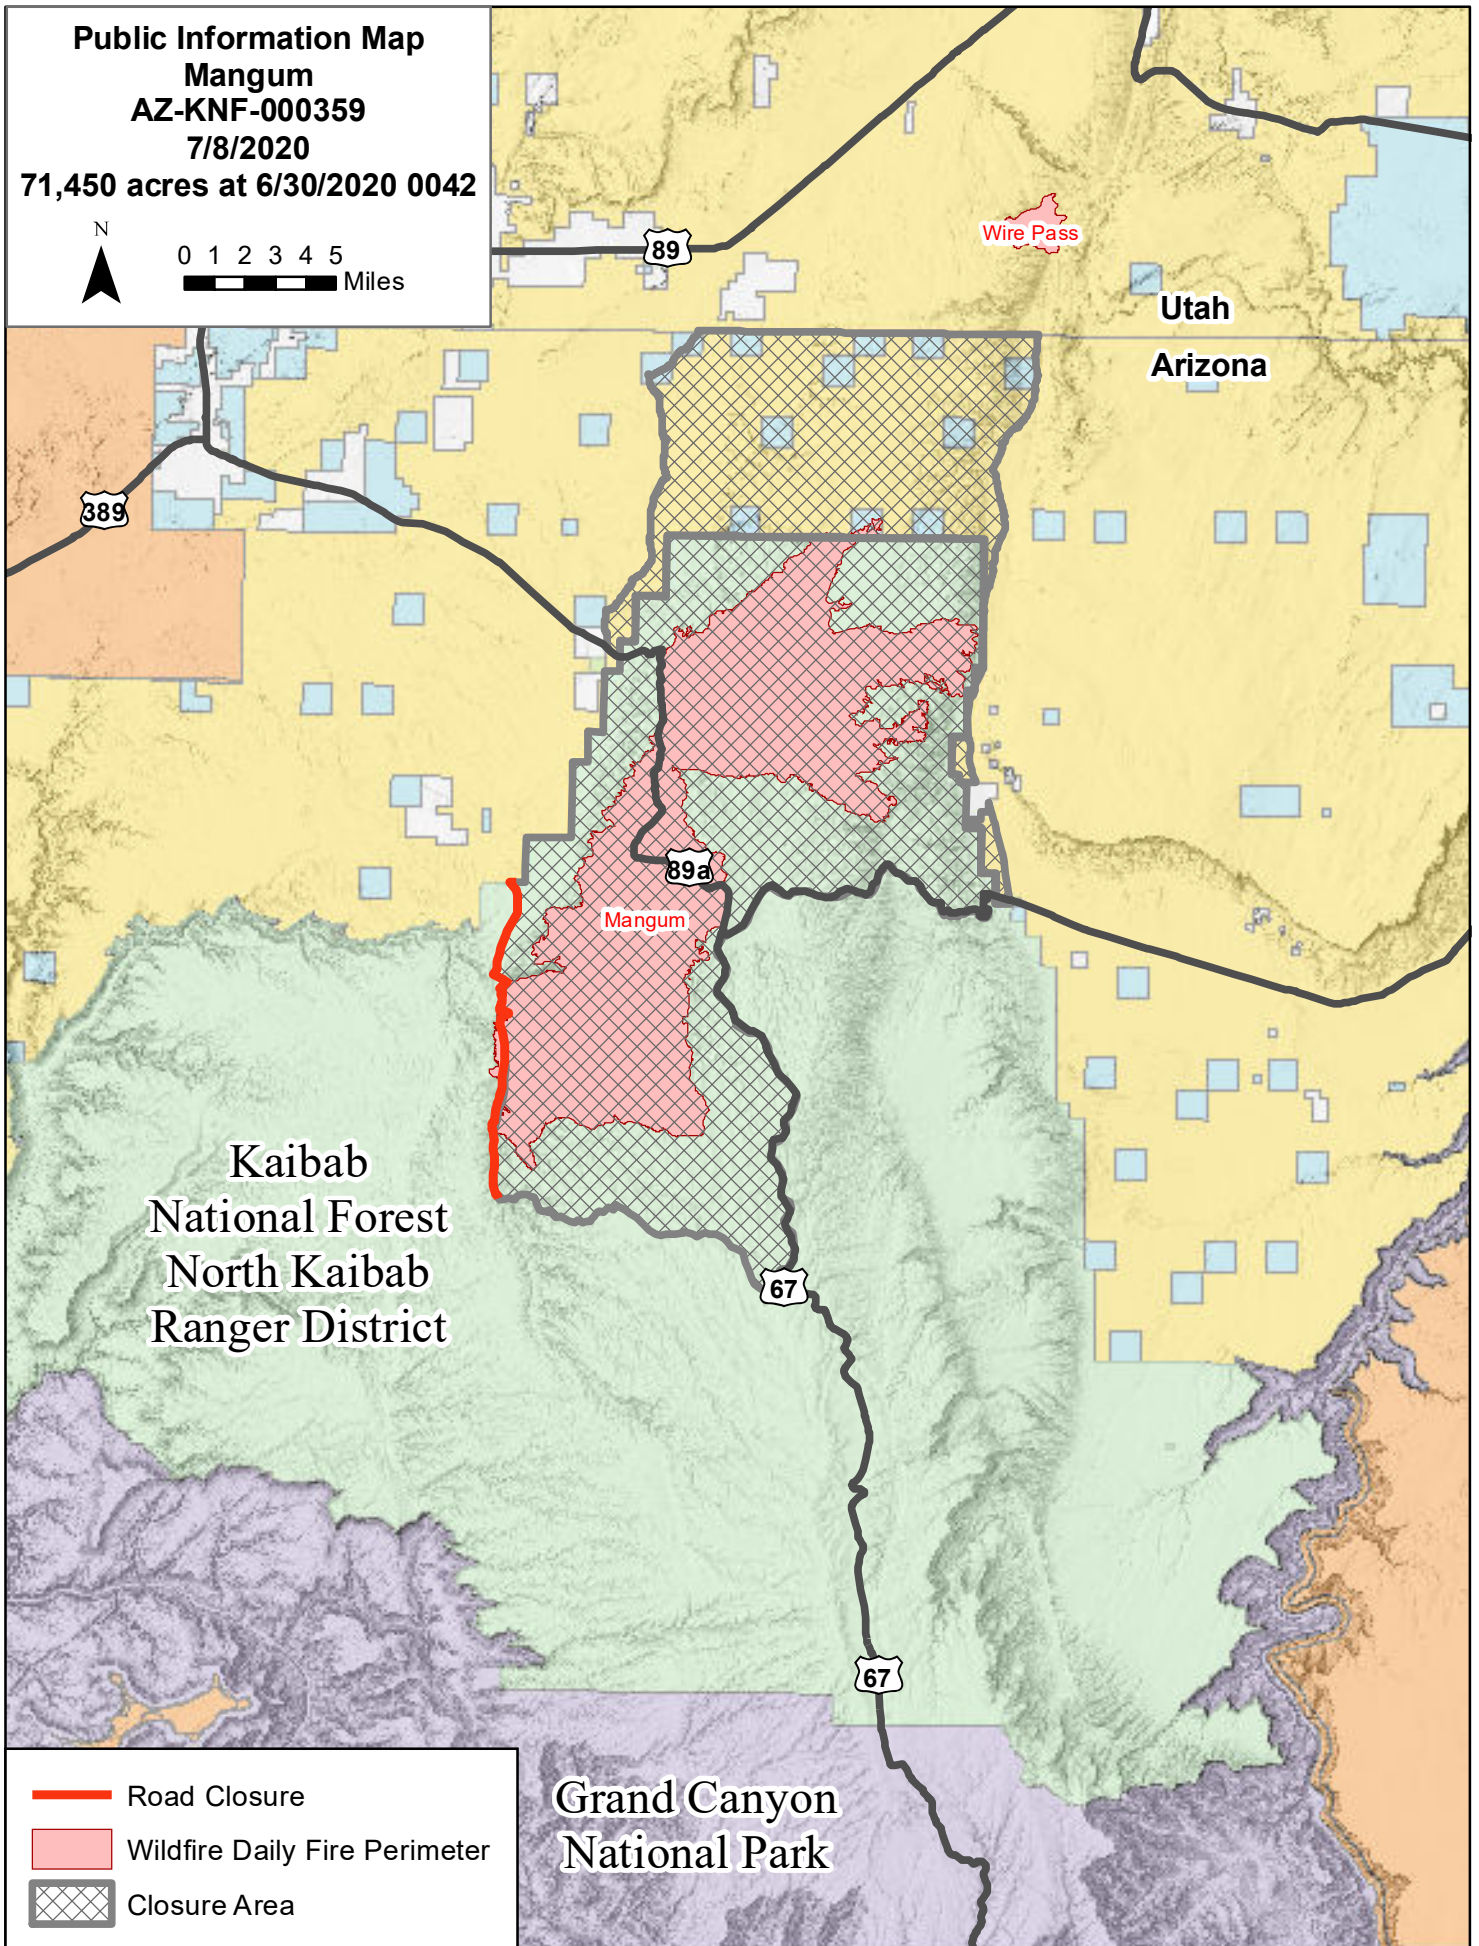

Public Information Map  
Mangum  
AZ-KNF-000359  
7/8/2020  
71,450 acres at 6/30/2020 0042

0 1 2 3 4 5  
Miles

-  Road Closure
-  Wildfire Daily Fire Perimeter
-  Closure Area

Grand Canyon  
National Park