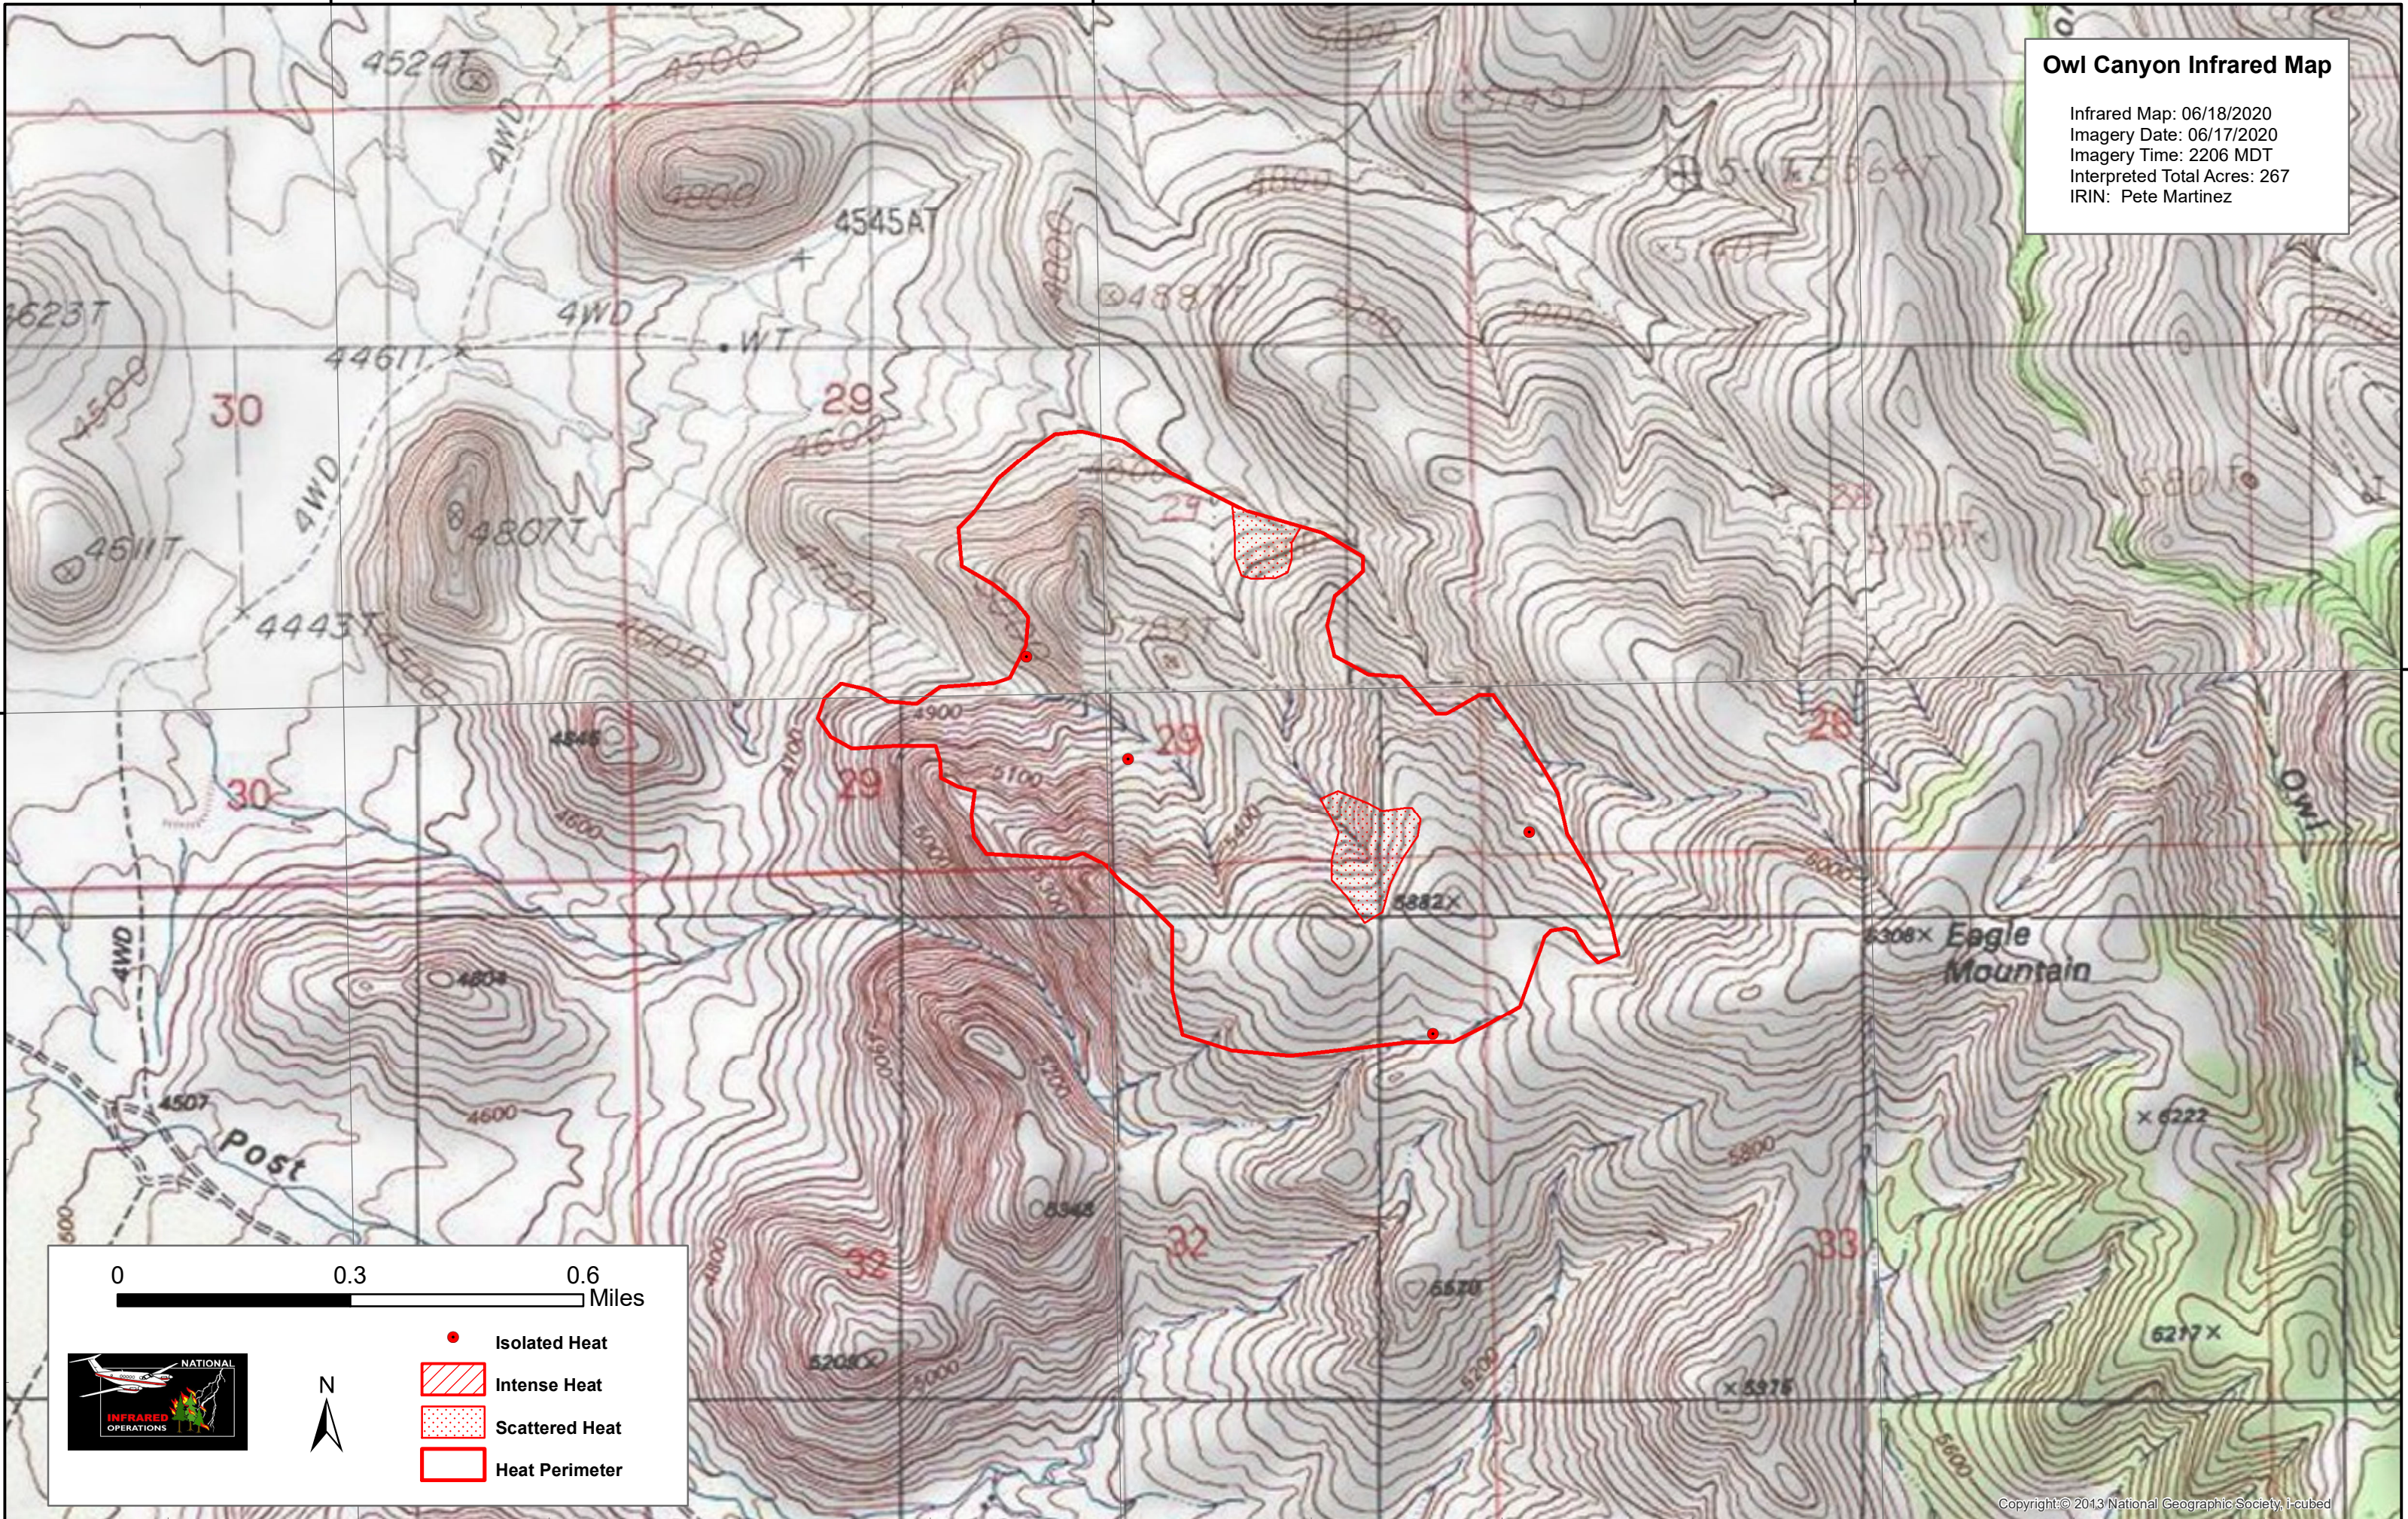

109°10'W

109°00'W

108°59'0"W

Owl Canyon Infrared Map

Infrared Map: 06/18/2020
 Imagery Date: 06/17/2020
 Imagery Time: 2206 MDT
 Interpreted Total Acres: 267
 IRIN: Pete Martinez

0 0.3 0.6 Miles

Isolated Heat (Red dot)

Intense Heat (Red hatched box)

Scattered Heat (Red dotted box)

Heat Perimeter (Red outline)

N