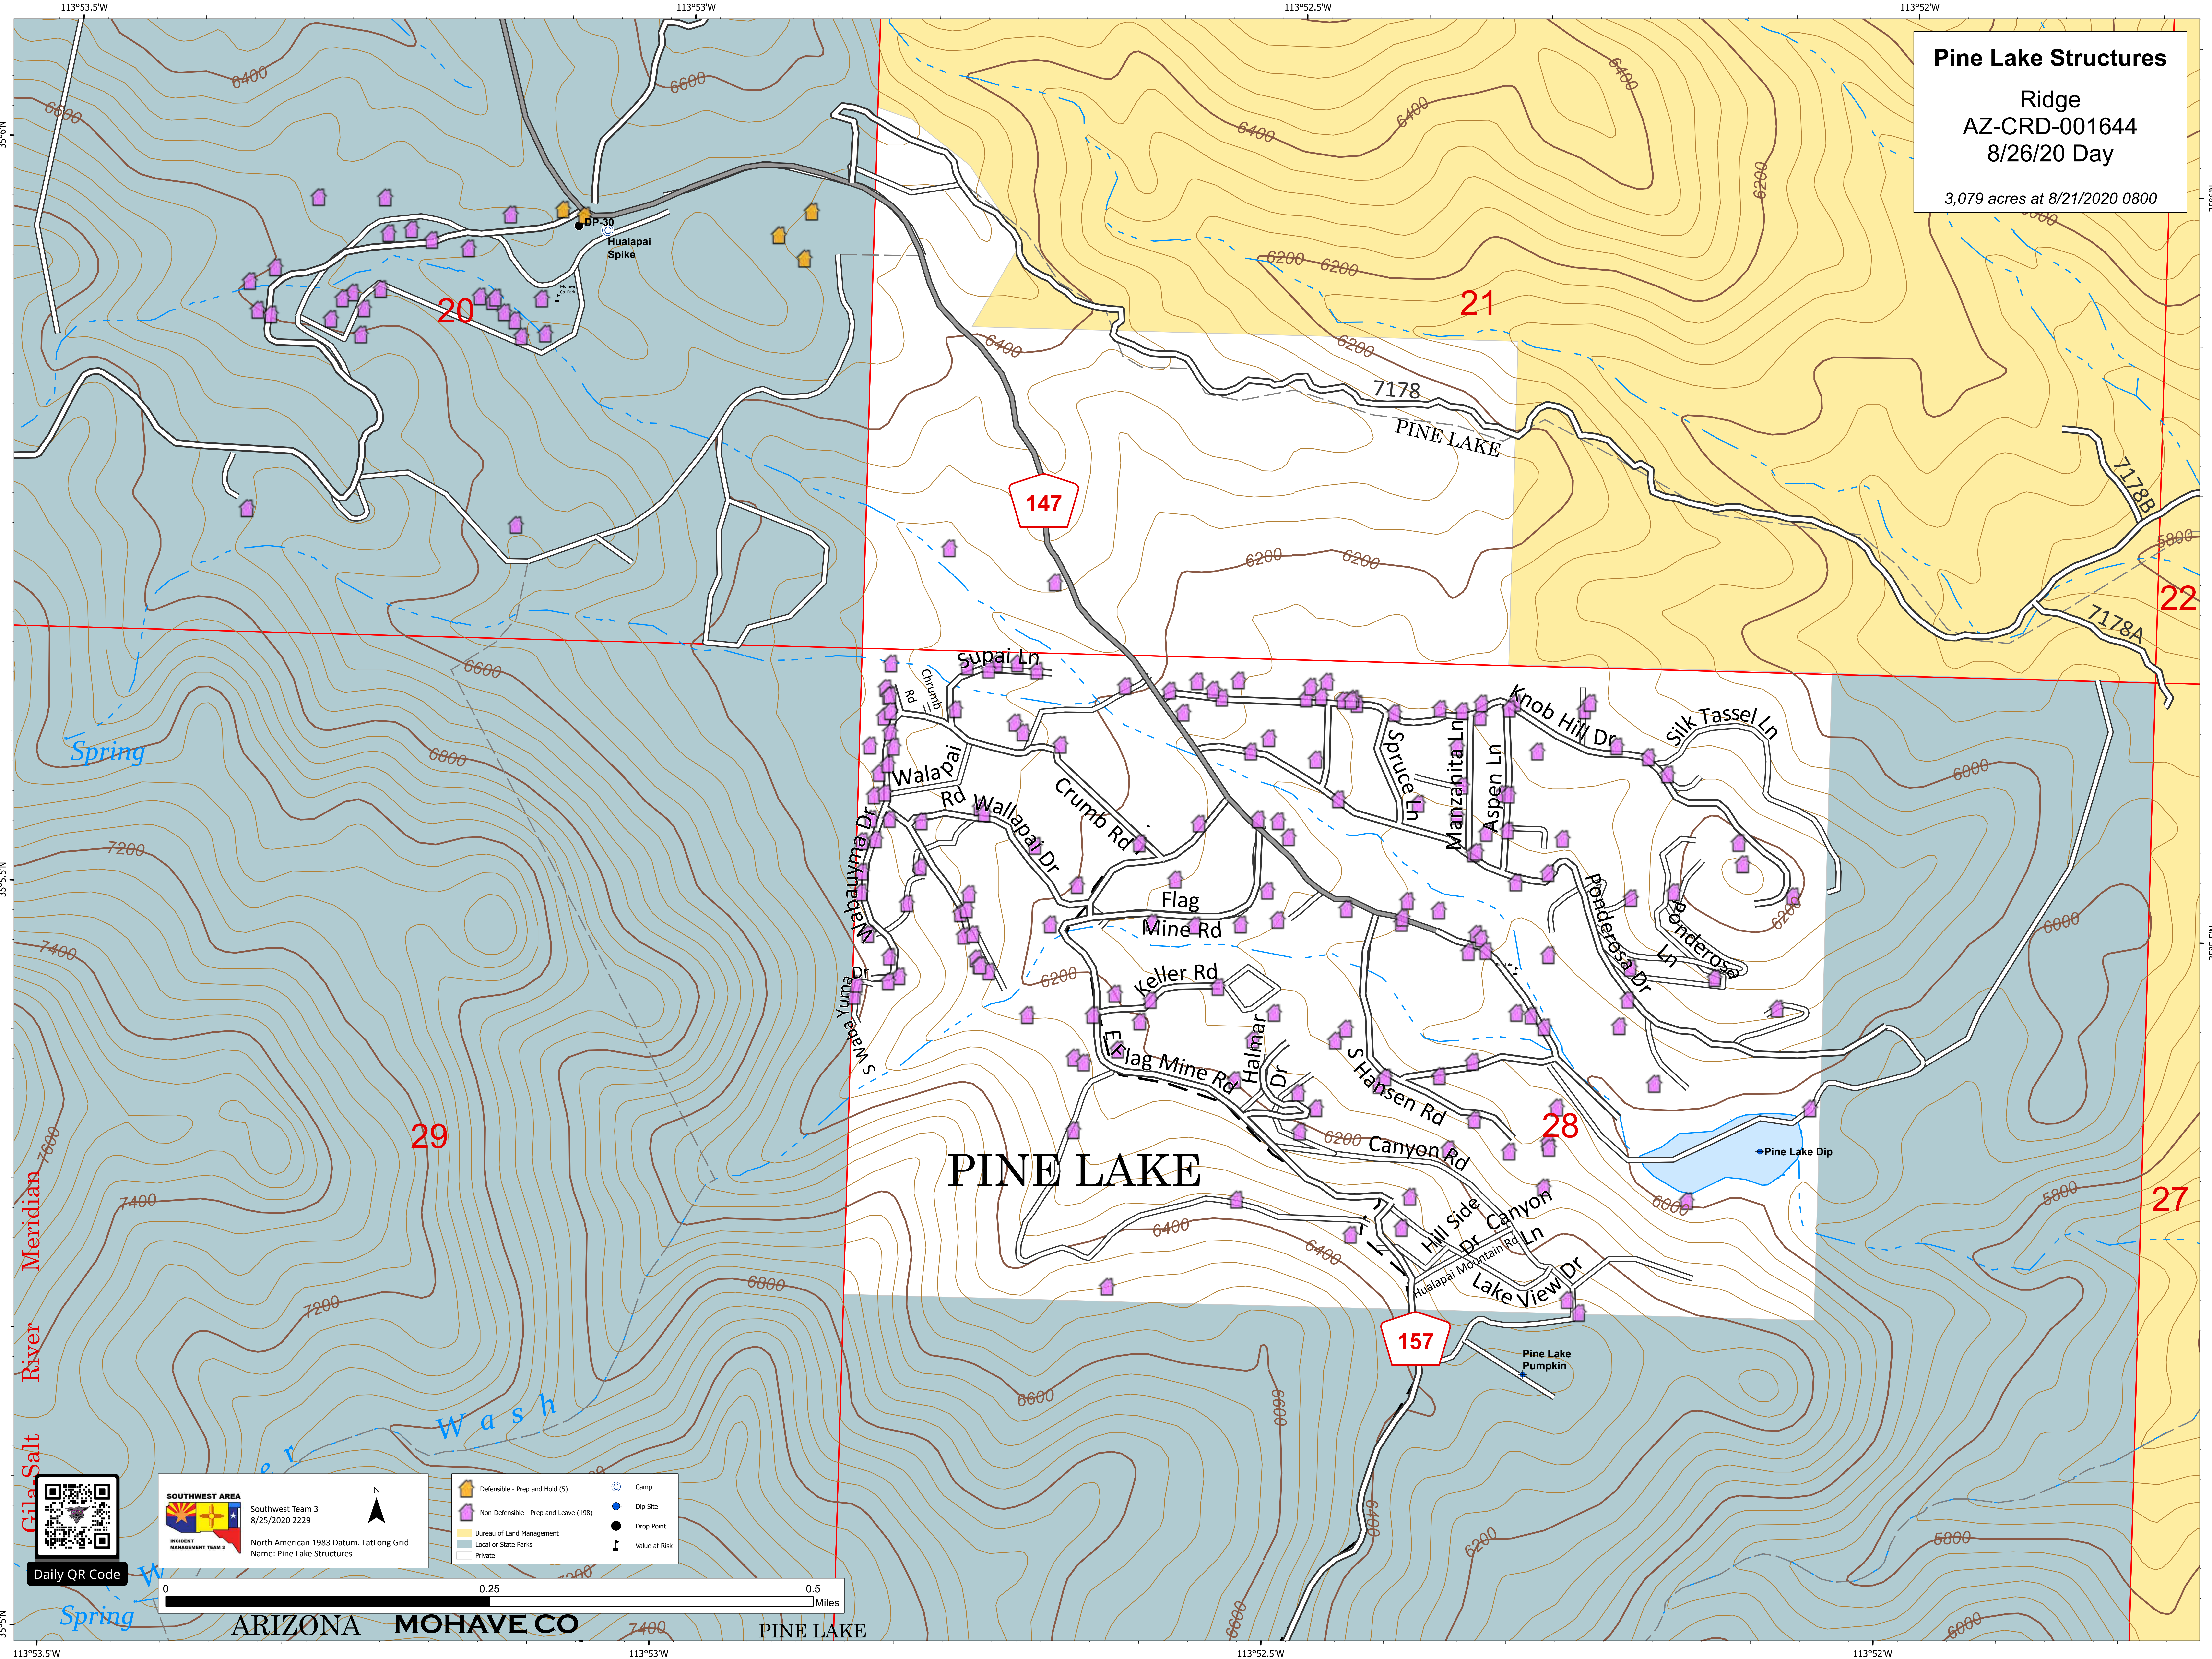

**Pine Lake Structures**

Ridge  
AZ-CRD-001644  
8/26/20 Day

3,079 acres at 8/21/2020 0800

**SOUTHWEST AREA**  
Southwest Team 3  
8/25/2020 2229  
North American 1983 Datum, LatLong Grid  
Name: Pine Lake Structures

Daily QR Code

 Defensible - Prep and Hold (5)	 Camp
 Non-Defensible - Prep and Leave (198)	 Dip Site
 Bureau of Land Management	 Drop Point
 Local or State Parks	 Value at Risk
 Private	

0 0.25 0.5 Miles

ARIZONA MOHAVE CO PINE LAKE