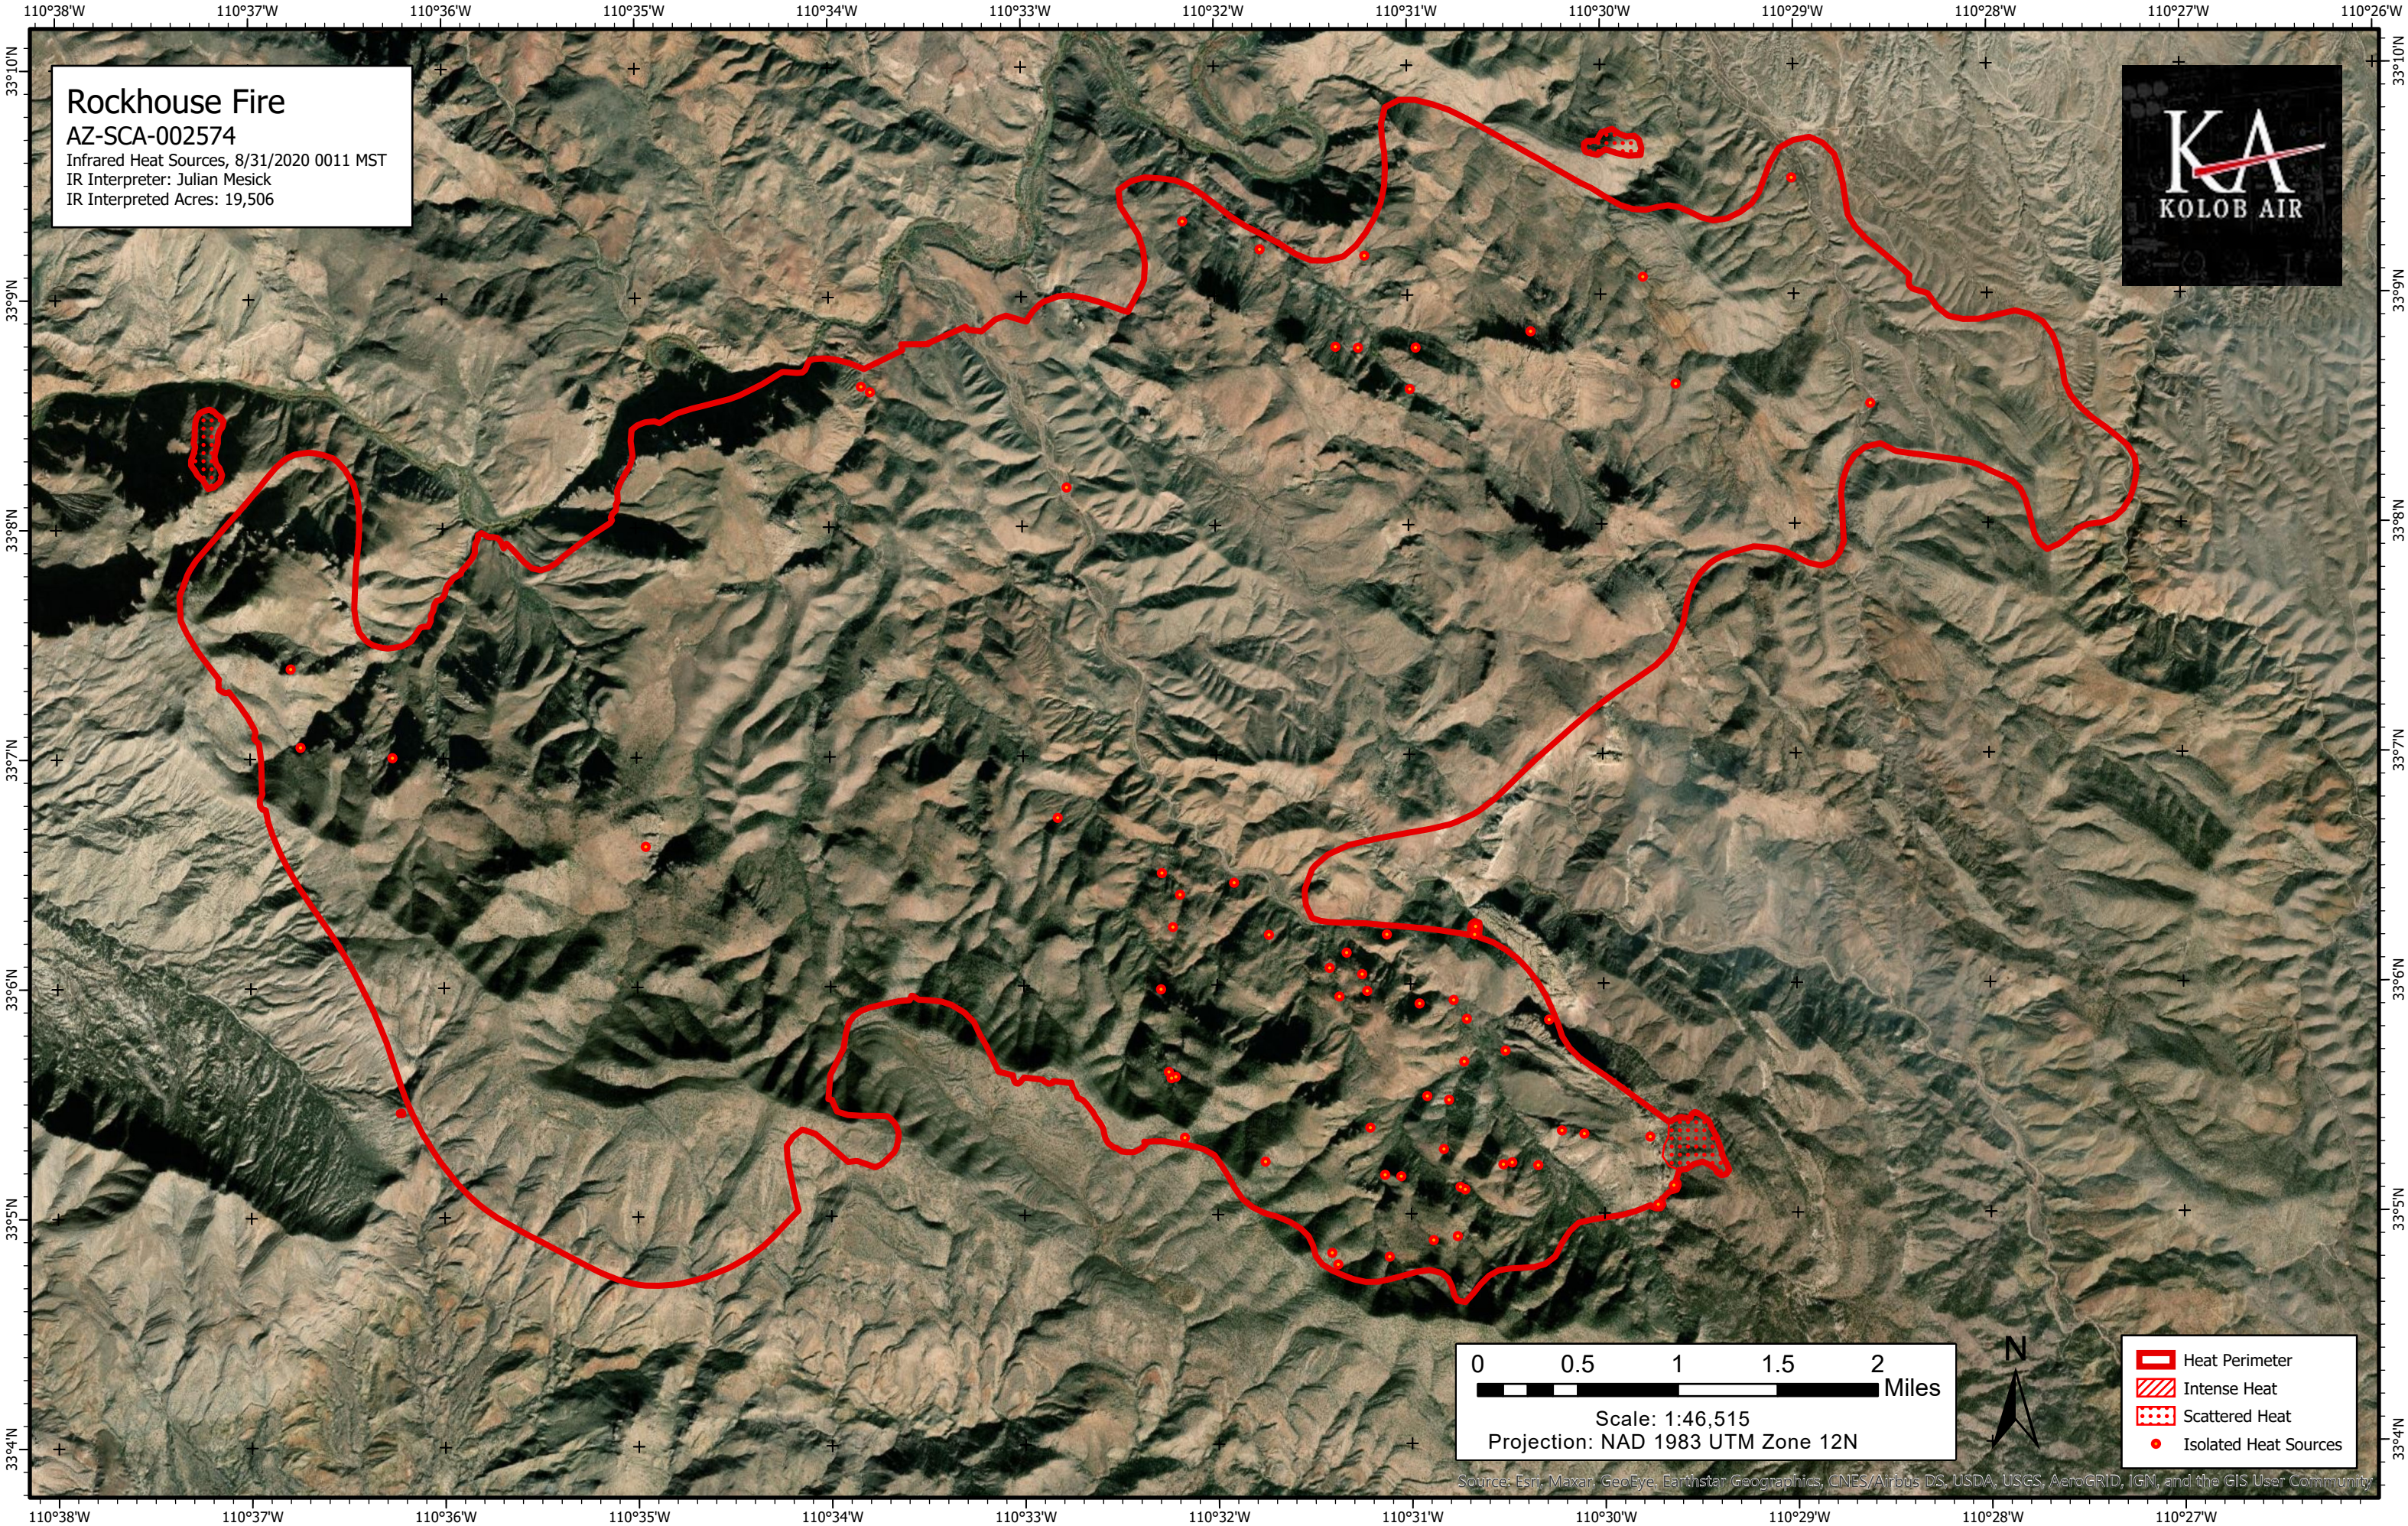

**Rockhouse Fire**  
AZ-SCA-002574  
Infrared Heat Sources, 8/31/2020 0011 MST  
IR Interpreter: Julian Mesick  
IR Interpreted Acres: 19,506

- Heat Perimeter
- Intense Heat
- Scattered Heat
- Isolated Heat Sources

Source: Esri, Maxar, GeoEye, Earthstar Geographics, CNES/Airbus DS, USDA, USGS, AeroGRID, IGN, and the GIS User Community