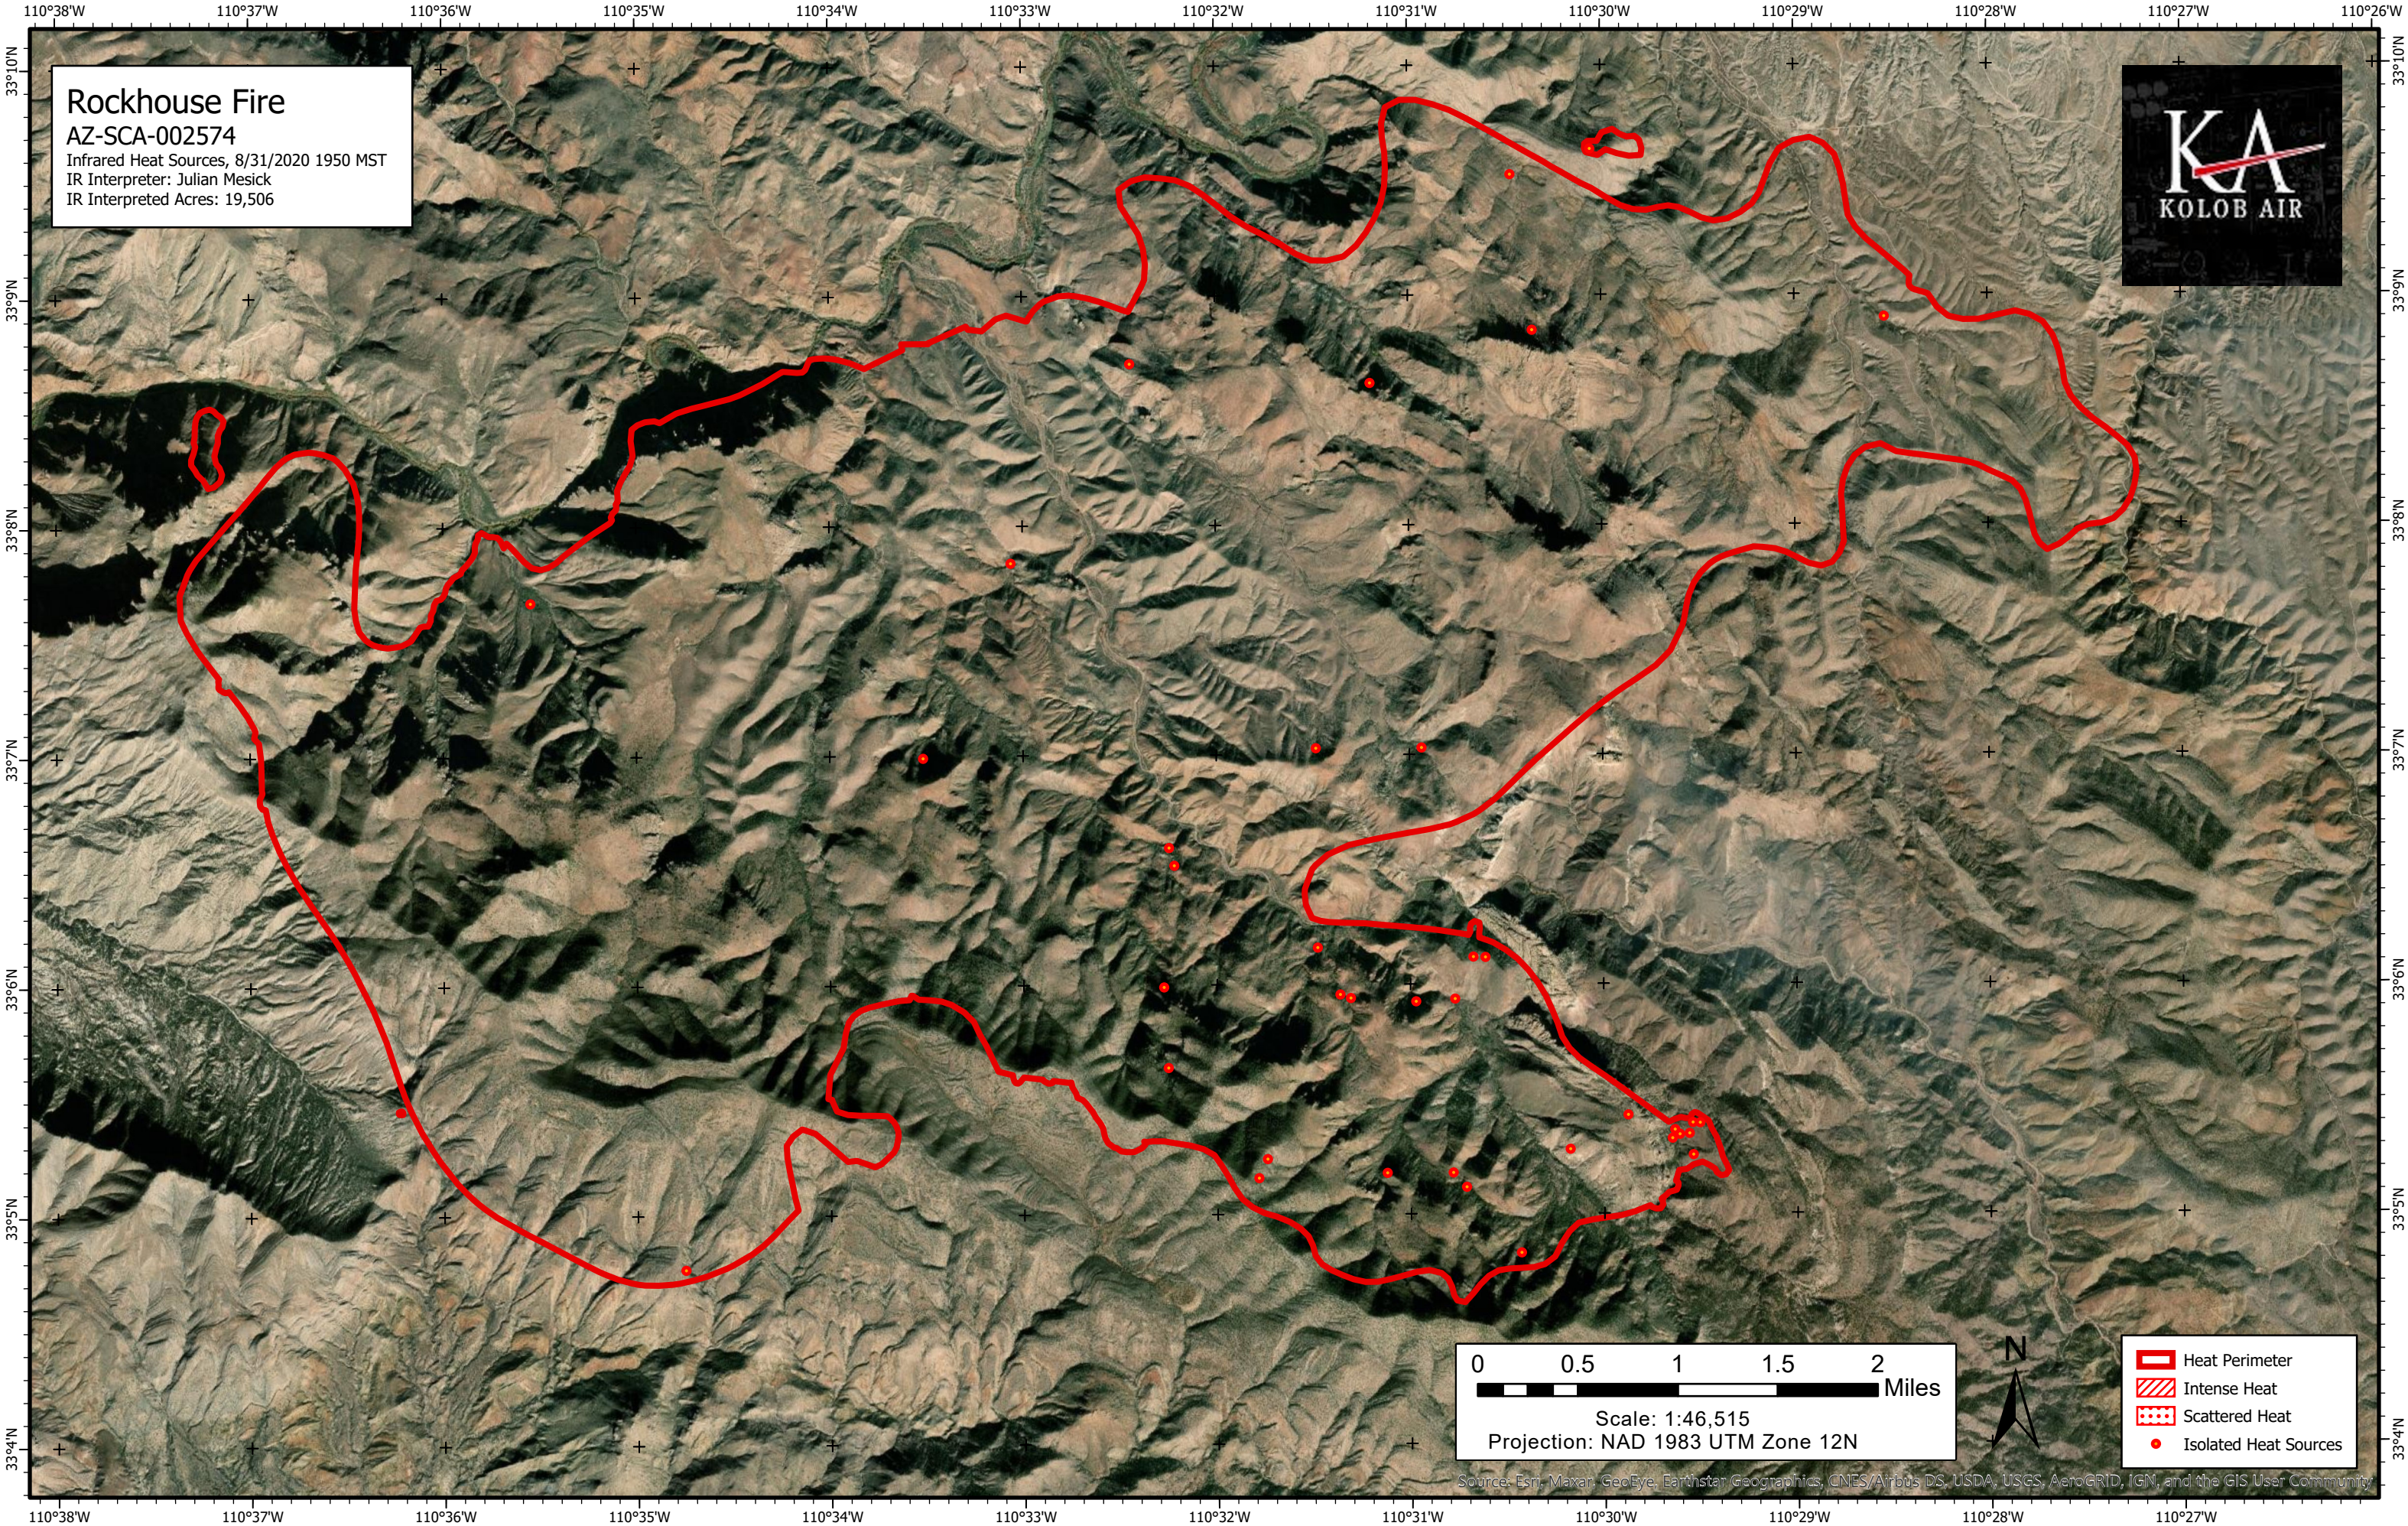

**Rockhouse Fire**  
AZ-SCA-002574  
Infrared Heat Sources, 8/31/2020 1950 MST  
IR Interpreter: Julian Mesick  
IR Interpreted Acres: 19,506

- Heat Perimeter
- Intense Heat
- Scattered Heat
- Isolated Heat Sources

Source: Esri, Maxar, GeoEye, Earthstar Geographics, CNES/Airbus DS, USDA, USGS, AeroGRID, IGN, and the GIS User Community