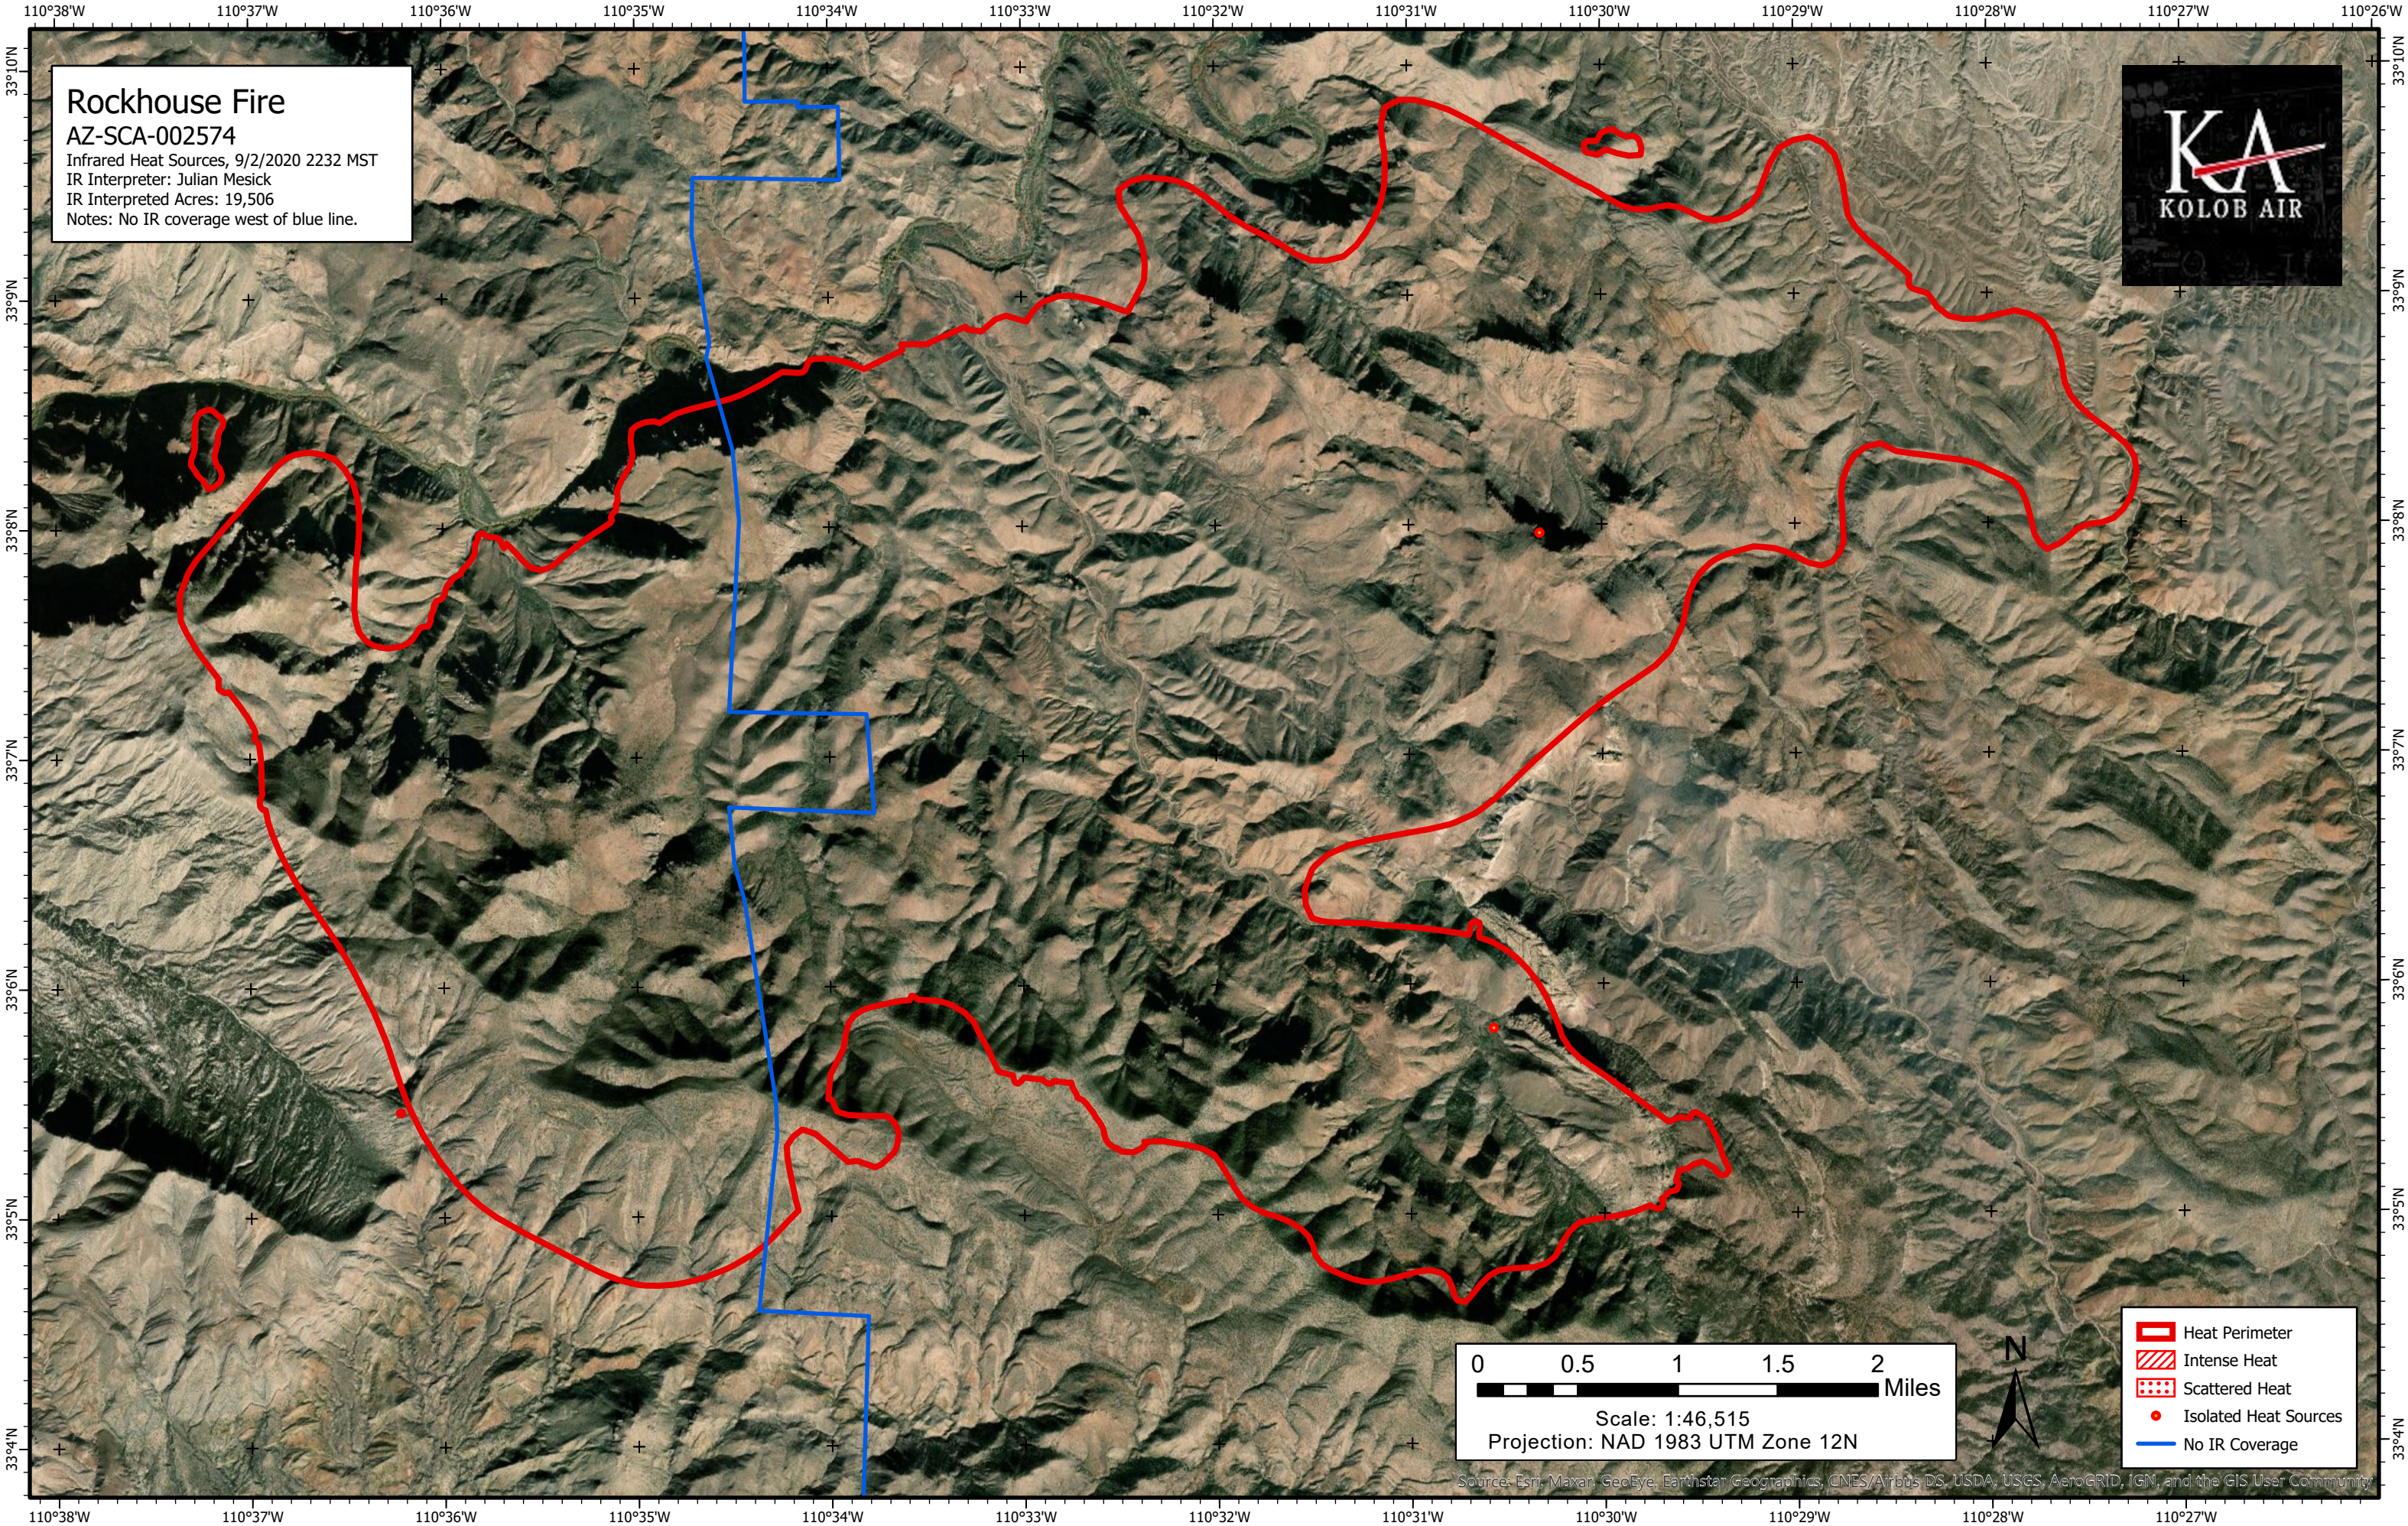

Rockhouse Fire
AZ-SCA-002574
Infrared Heat Sources, 9/2/2020 2232 MST
IR Interpreter: Julian Mesick
IR Interpreted Acres: 19,506
Notes: No IR coverage west of blue line.

- Heat Perimeter
- Intense Heat
- Scattered Heat
- Isolated Heat Sources
- No IR Coverage

Source: Esri, Maxar, GeoEye, Earthstar Geographics, CNES/Airbus DS, USDA, USGS, AeroGRID, IGN, and the GIS User Community