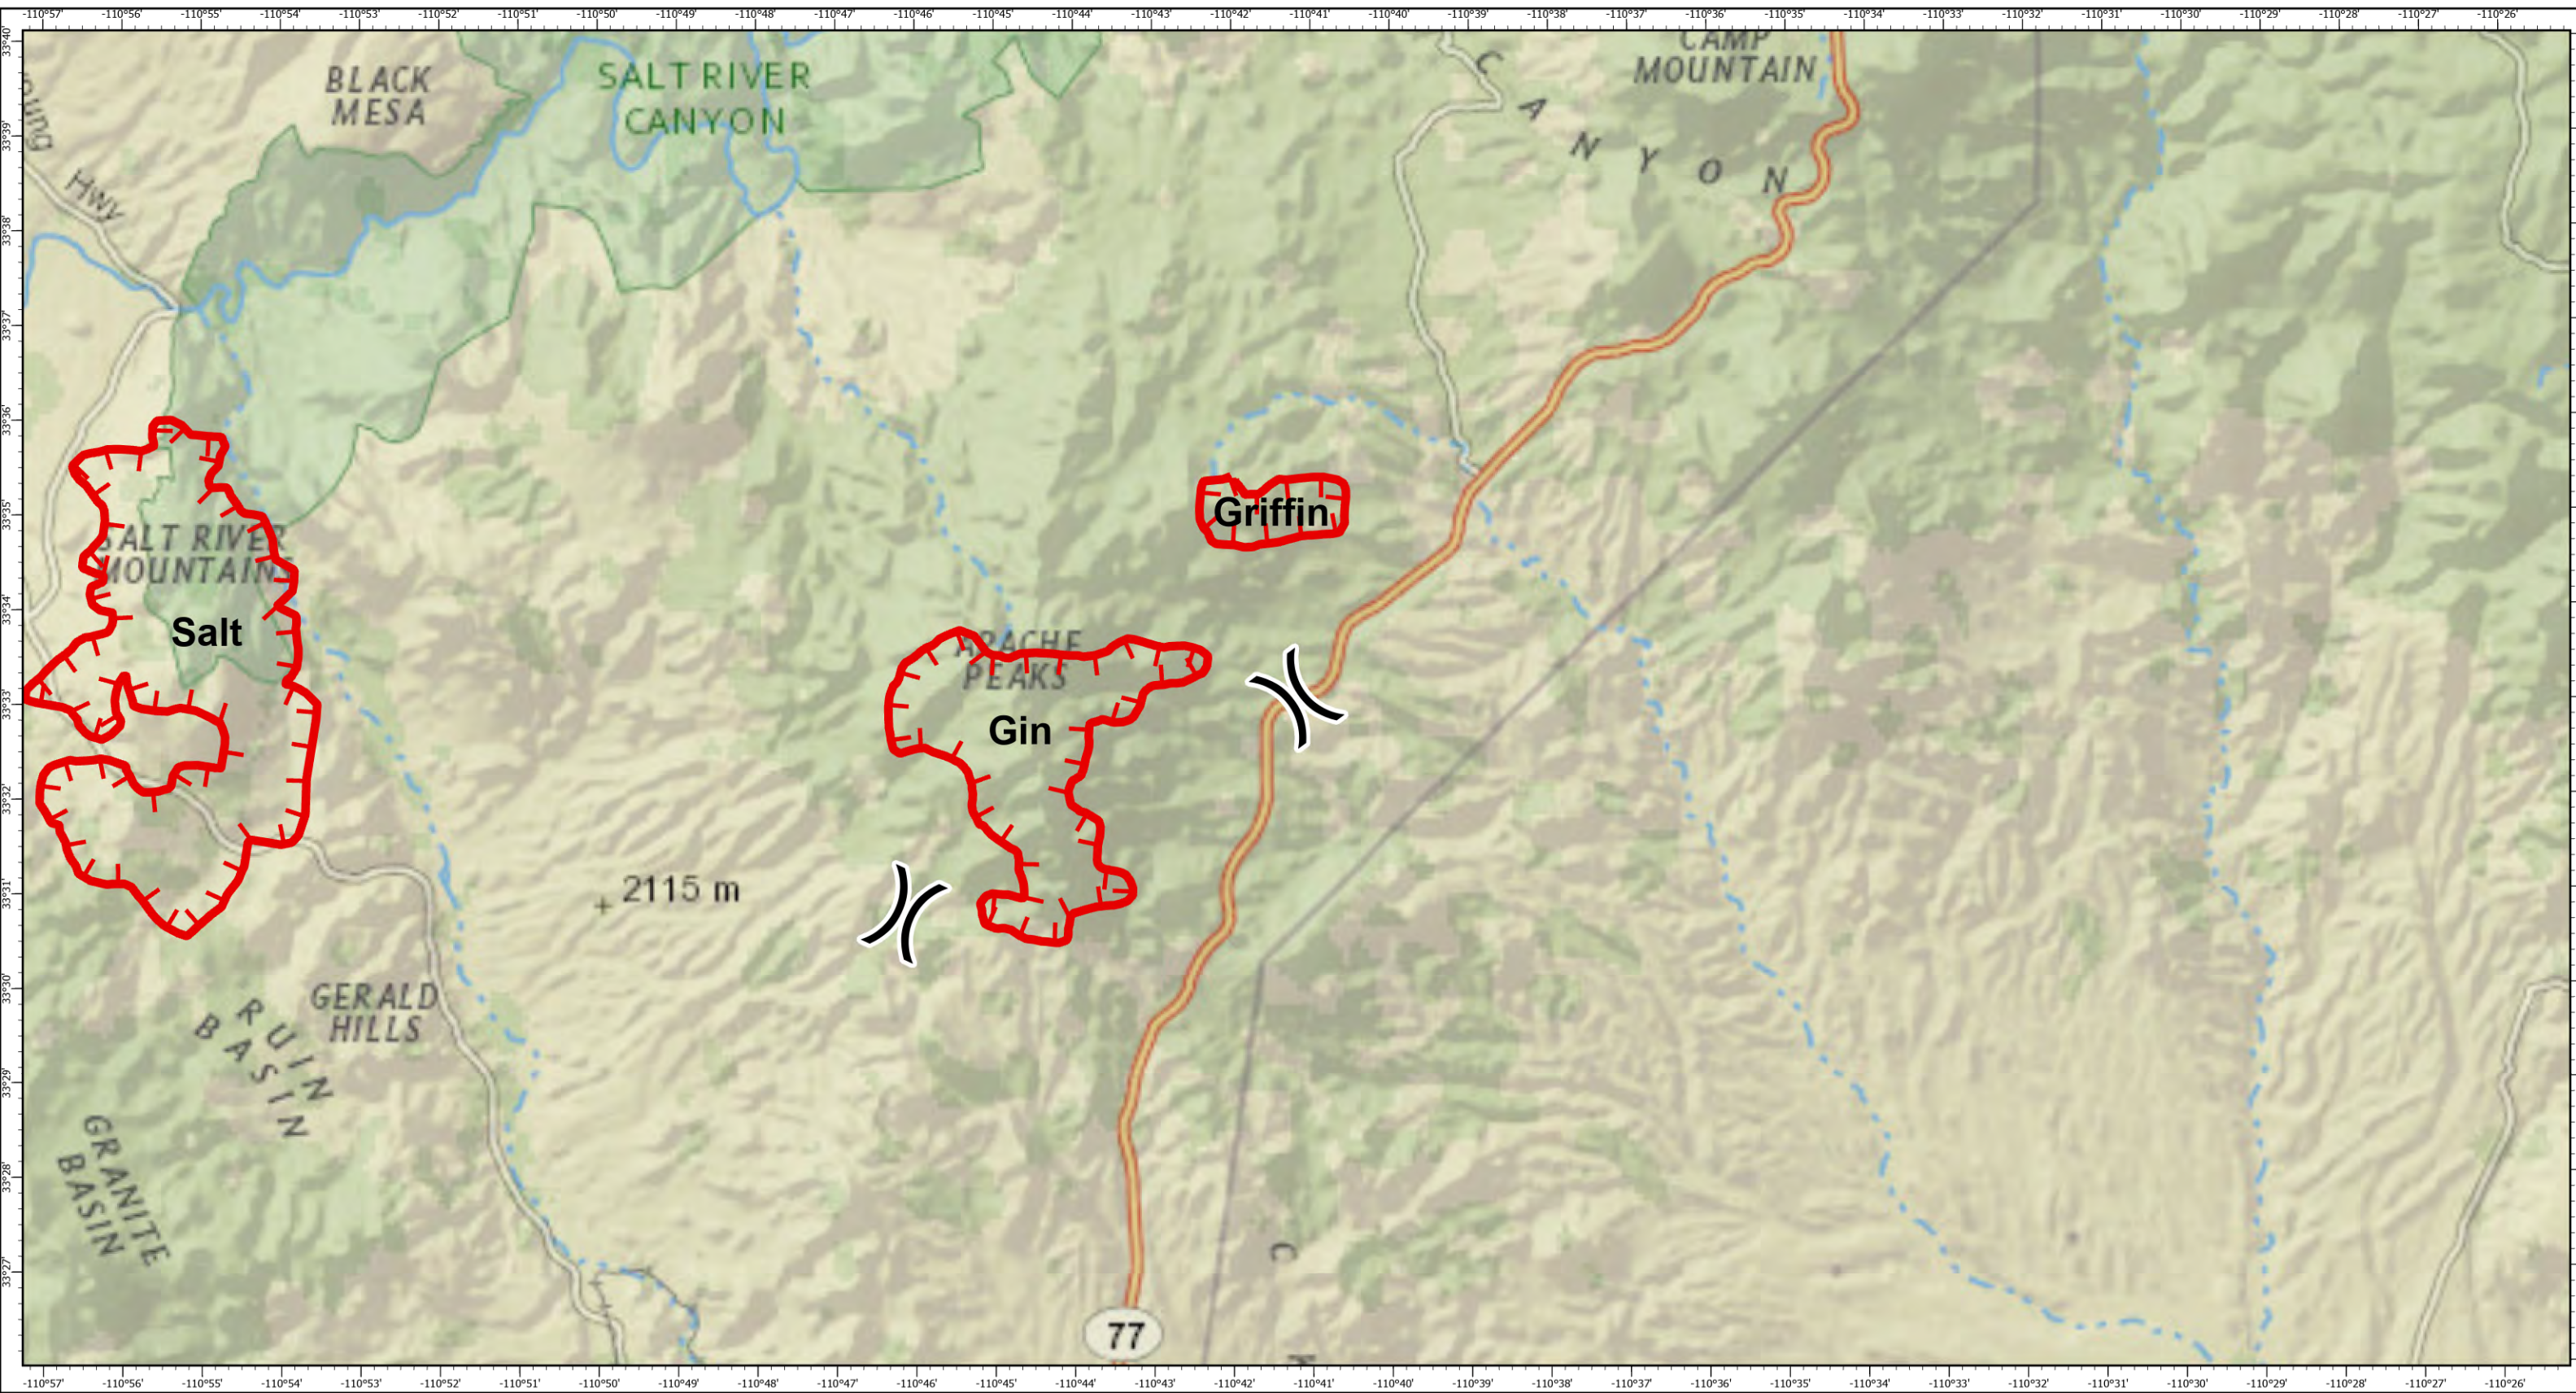

Salt, Gin, and Griffin Fires
 IAP Map
 Salt: AZ-TNF-002511
 Gin: AZ-TNF-002451
 Griffin: AZ-TNF-002510

Division Break

Uncontrolled Fire Edge

Event Polygon

Event Polygon

NAD_1983_UTM_Zone_12N
 Current Time: 8/20/2020 00:00