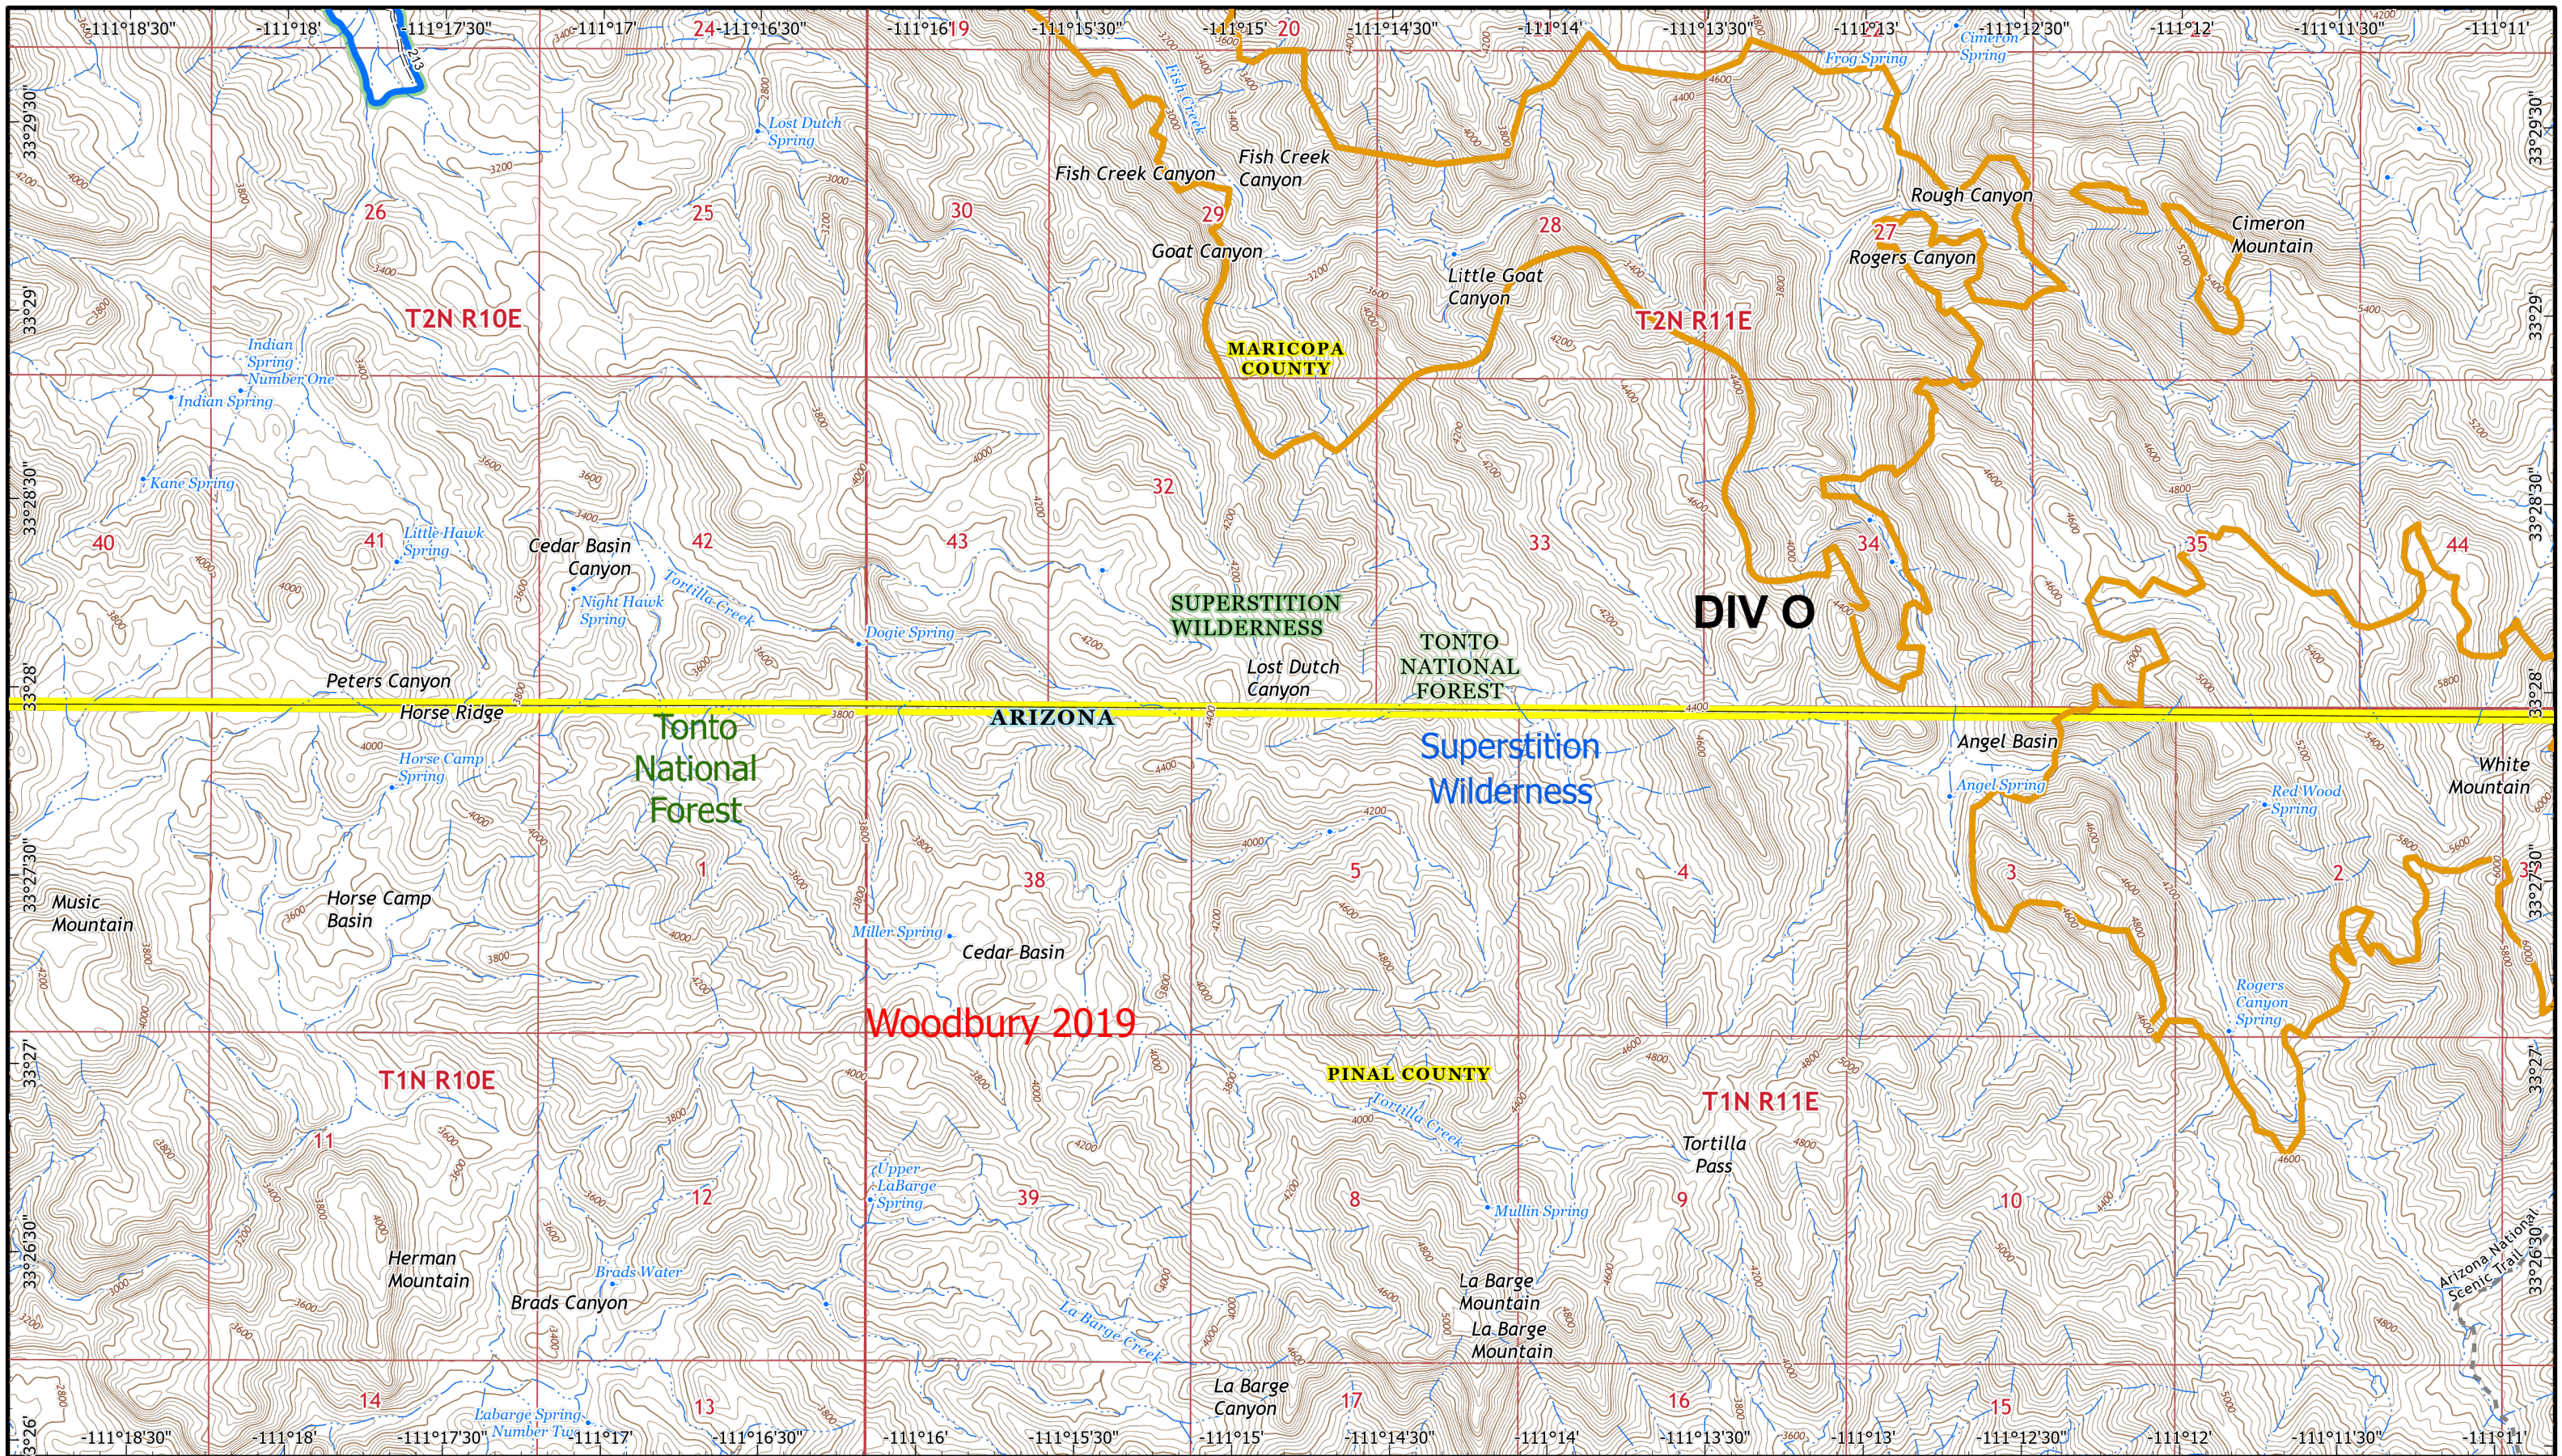

**Sawtooth Incident IAP**  
 AZ-TNF-AZ-TNF  
 Day Operational Period 6/4/2020

- + Uncontrolled Fire Edge Fire History
- Administrative Forest
- Woodbury 2019
- Whitlow Fire 2020

1	2
3	4
5	6
7	8

**Page 1**  
 )( Division  
 ][ Branch

Sawtooth  
Incident IAP  
AZ-TNF-AZ-TNF  
Day Operational Period 6/4/2020

Event\_GISSEdit

Administrative Forest

Fire History

Woodbury 2019

Whitlow Fire 2020

1	2
3	4
5	6
7	8

Page 2

( Division  
[ Branch

**Sawtooth Incident IAP**  
 AZ-TNF-AZ-TNF  
 Day Operational Period 6/4/2020

- Value at Risk
- Drop Point
- Helispot
- Staging Area
- Completed Dozer Line
- Completed Hand Line
- Uncontrolled Fire Edge
- Administrative Forest
- Fire History
- Woodbury 2019
- Whitlow Fire 2020

Administrative Forest

Woodbury 2019

Whitlow Fire 2020

1	2
3	4
5	6
7	8

Page 4

)( Division  
][ Branch

**Sawtooth Incident IAP**  
 AZ-TNF-AZ-TNF  
 Day Operational Period 6/4/2020

- Camp
- Drop Point
- Lookout
- Staging Area
- Completed Dozer Line
- Uncontrolled Fire Edge
- Administrative Forest
- Fire History
- Woodbury 2019
- Whitlow Fire 2020