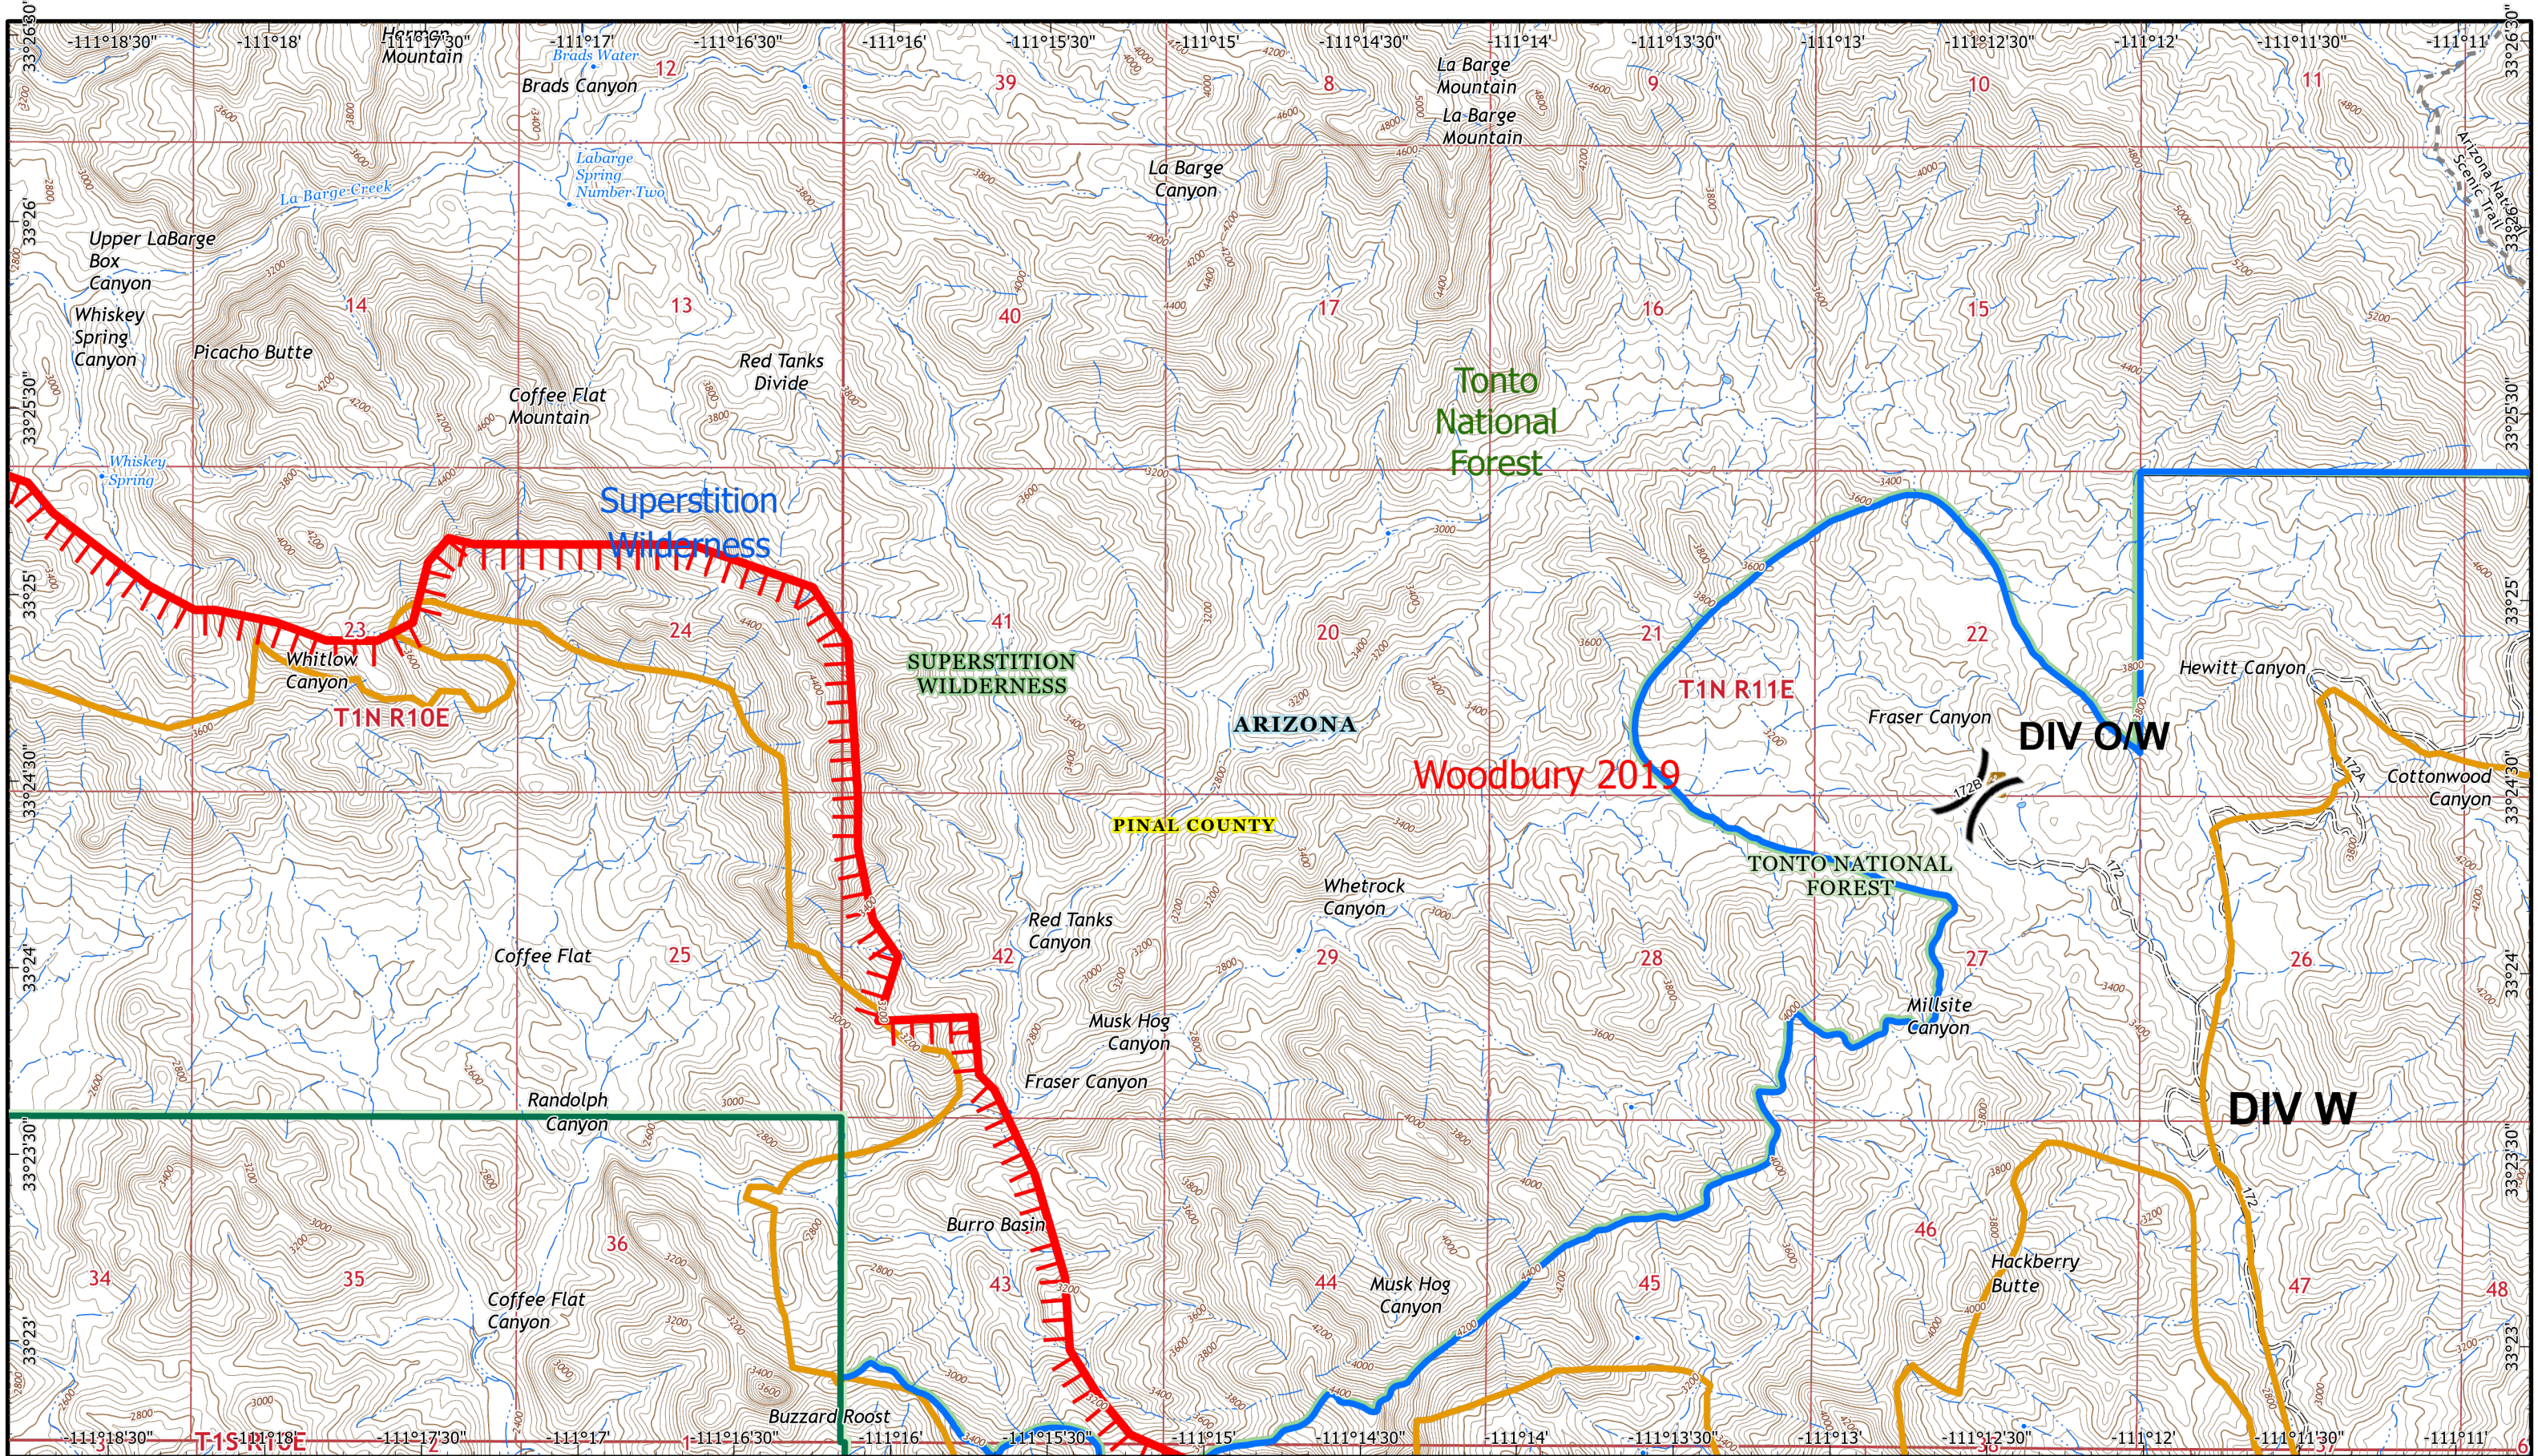

Sawtooth  
Incident IAP  
AZ-TNF-AZ-TNF  
Day Operational Period 6/4/2020

Event\_GISSEdit

Administrative Forest

Fire History

Woodbury 2019

Whitlow Fire 2020

1	2
3	4
5	6
7	8

Page 2

( Division  
[ Branch

**Sawtooth Incident IAP**  
 AZ-TNF-AZ-TNF  
 Day Operational Period 6/4/2020

- Value at Risk
- Drop Point
- Helispot
- Staging Area
- Completed Dozer Line
- Completed Hand Line
- Uncontrolled Fire Edge
- Administrative Forest
- Fire History
- Woodbury 2019
- Whitlow Fire 2020

1	2
3	4
5	6
7	8

**Page 3**  
 )( Division  
 ][ Branch

Sawtooth  
Incident IAP  
AZ-TNF-AZ-TNF  
Day Operational Period 6/4/2020

GIS Acres

Scale: 1:30,000

Map Created 6/3/2020 8:00 PM by rd Crawford

Uncontrolled Fire Edge

Administrative Forest

Woodbury 2019

Whitlow Fire 2020

1	2
3	4
5	6
7	8

Page 4

)( Division  
][ Branch

**Sawtooth Incident IAP**  
 AZ-TNF-AZ-TNF  
 Day Operational Period 6/4/2020

- Camp
- Drop Point
- Lookout
- Staging Area
- Completed Dozer Line
- Uncontrolled Fire Edge
- Administrative Forest
- Fire History
- Woodbury 2019
- Whitlow Fire 2020