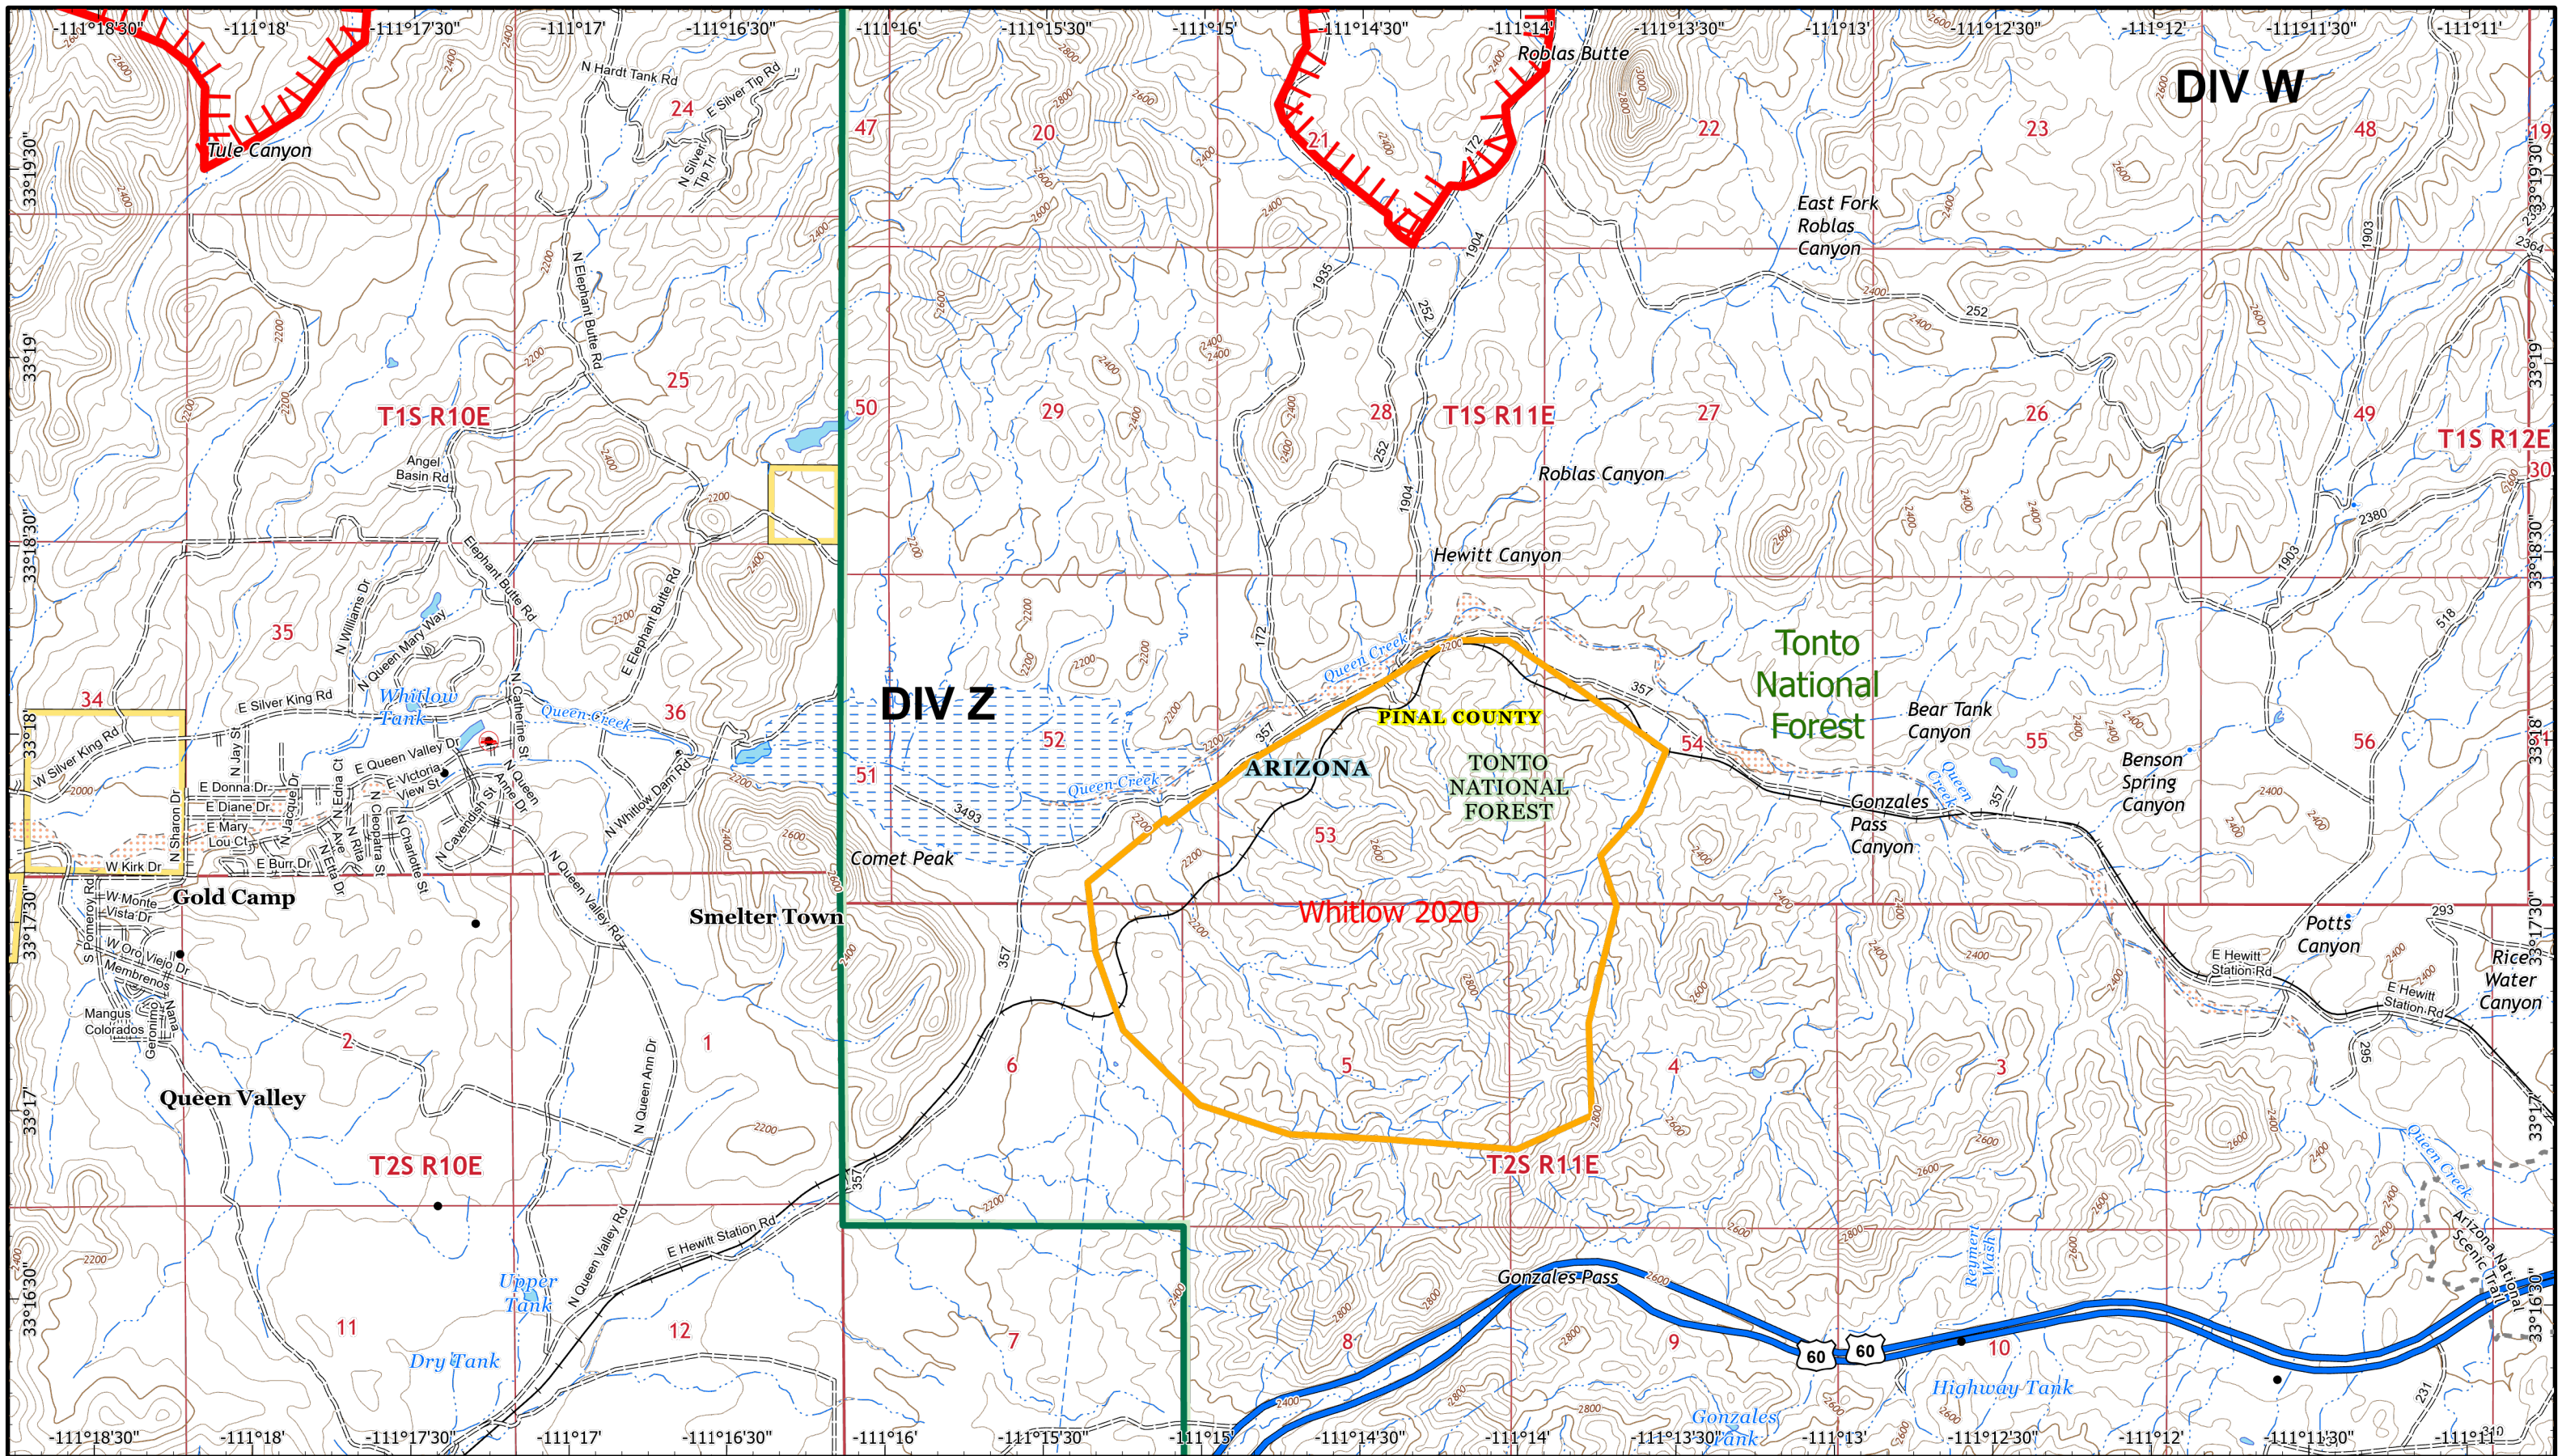

Administrative Forest

Woodbury 2019

Whitlow Fire 2020

1	2
3	4
5	6
7	8

Page 4

)( Division  
][ Branch

**Sawtooth Incident IAP**  
 AZ-TNF-AZ-TNF  
 Day Operational Period 6/4/2020

- Camp
- Drop Point
- Lookout
- Staging Area
- Completed Dozer Line
- Uncontrolled Fire Edge
- Administrative Forest
- Fire History
- Woodbury 2019
- Whitlow Fire 2020

1	2
3	4
5	6
7	8

**Page 5**  
 )( Division  
 ][ Branch

**Sawtooth**  
 Incident IAP  
 AZ-TNF-AZ-TNF  
 Day Operational Period 6/4/2020

- Uncontrolled Fire Edge Fire History
- Administrative Forest
- Woodbury 2019
- Whitlow Fire 2020

1	2
3	4
5	6
7	8

**Page 6**  
 )( Division  
 ][ Branch

Sawtooth  
 Incident IAP  
 AZ-TNF-AZ-TNF  
 Day Operational Period 6/4/2020

GIS Acres

Scale: 1:30,000

Map Created 6/3/2020 8:00 PM by rdccrawford

- Drop Point
- ⊢ Uncontrolled Fire Edge
- Administrative Forest
- Fire History
- Woodbury 2019
- Whitlow Fire 2020

1	2
3	4
5	6
7	8

Page 7

)( Division  
 ][ Branch

Sawtooth  
 Incident IAP  
 AZ-TNF-AZ-TNF  
 Day Operational Period 6/4/2020

GIS Acres

Scale: 1:30,000

Map Created 6/3/2020 8:00 PM by rd Crawford

- + Uncontrolled Fire Edge Fire History
- Administrative Forest
- Woodbury 2019
- Whitlow Fire 2020