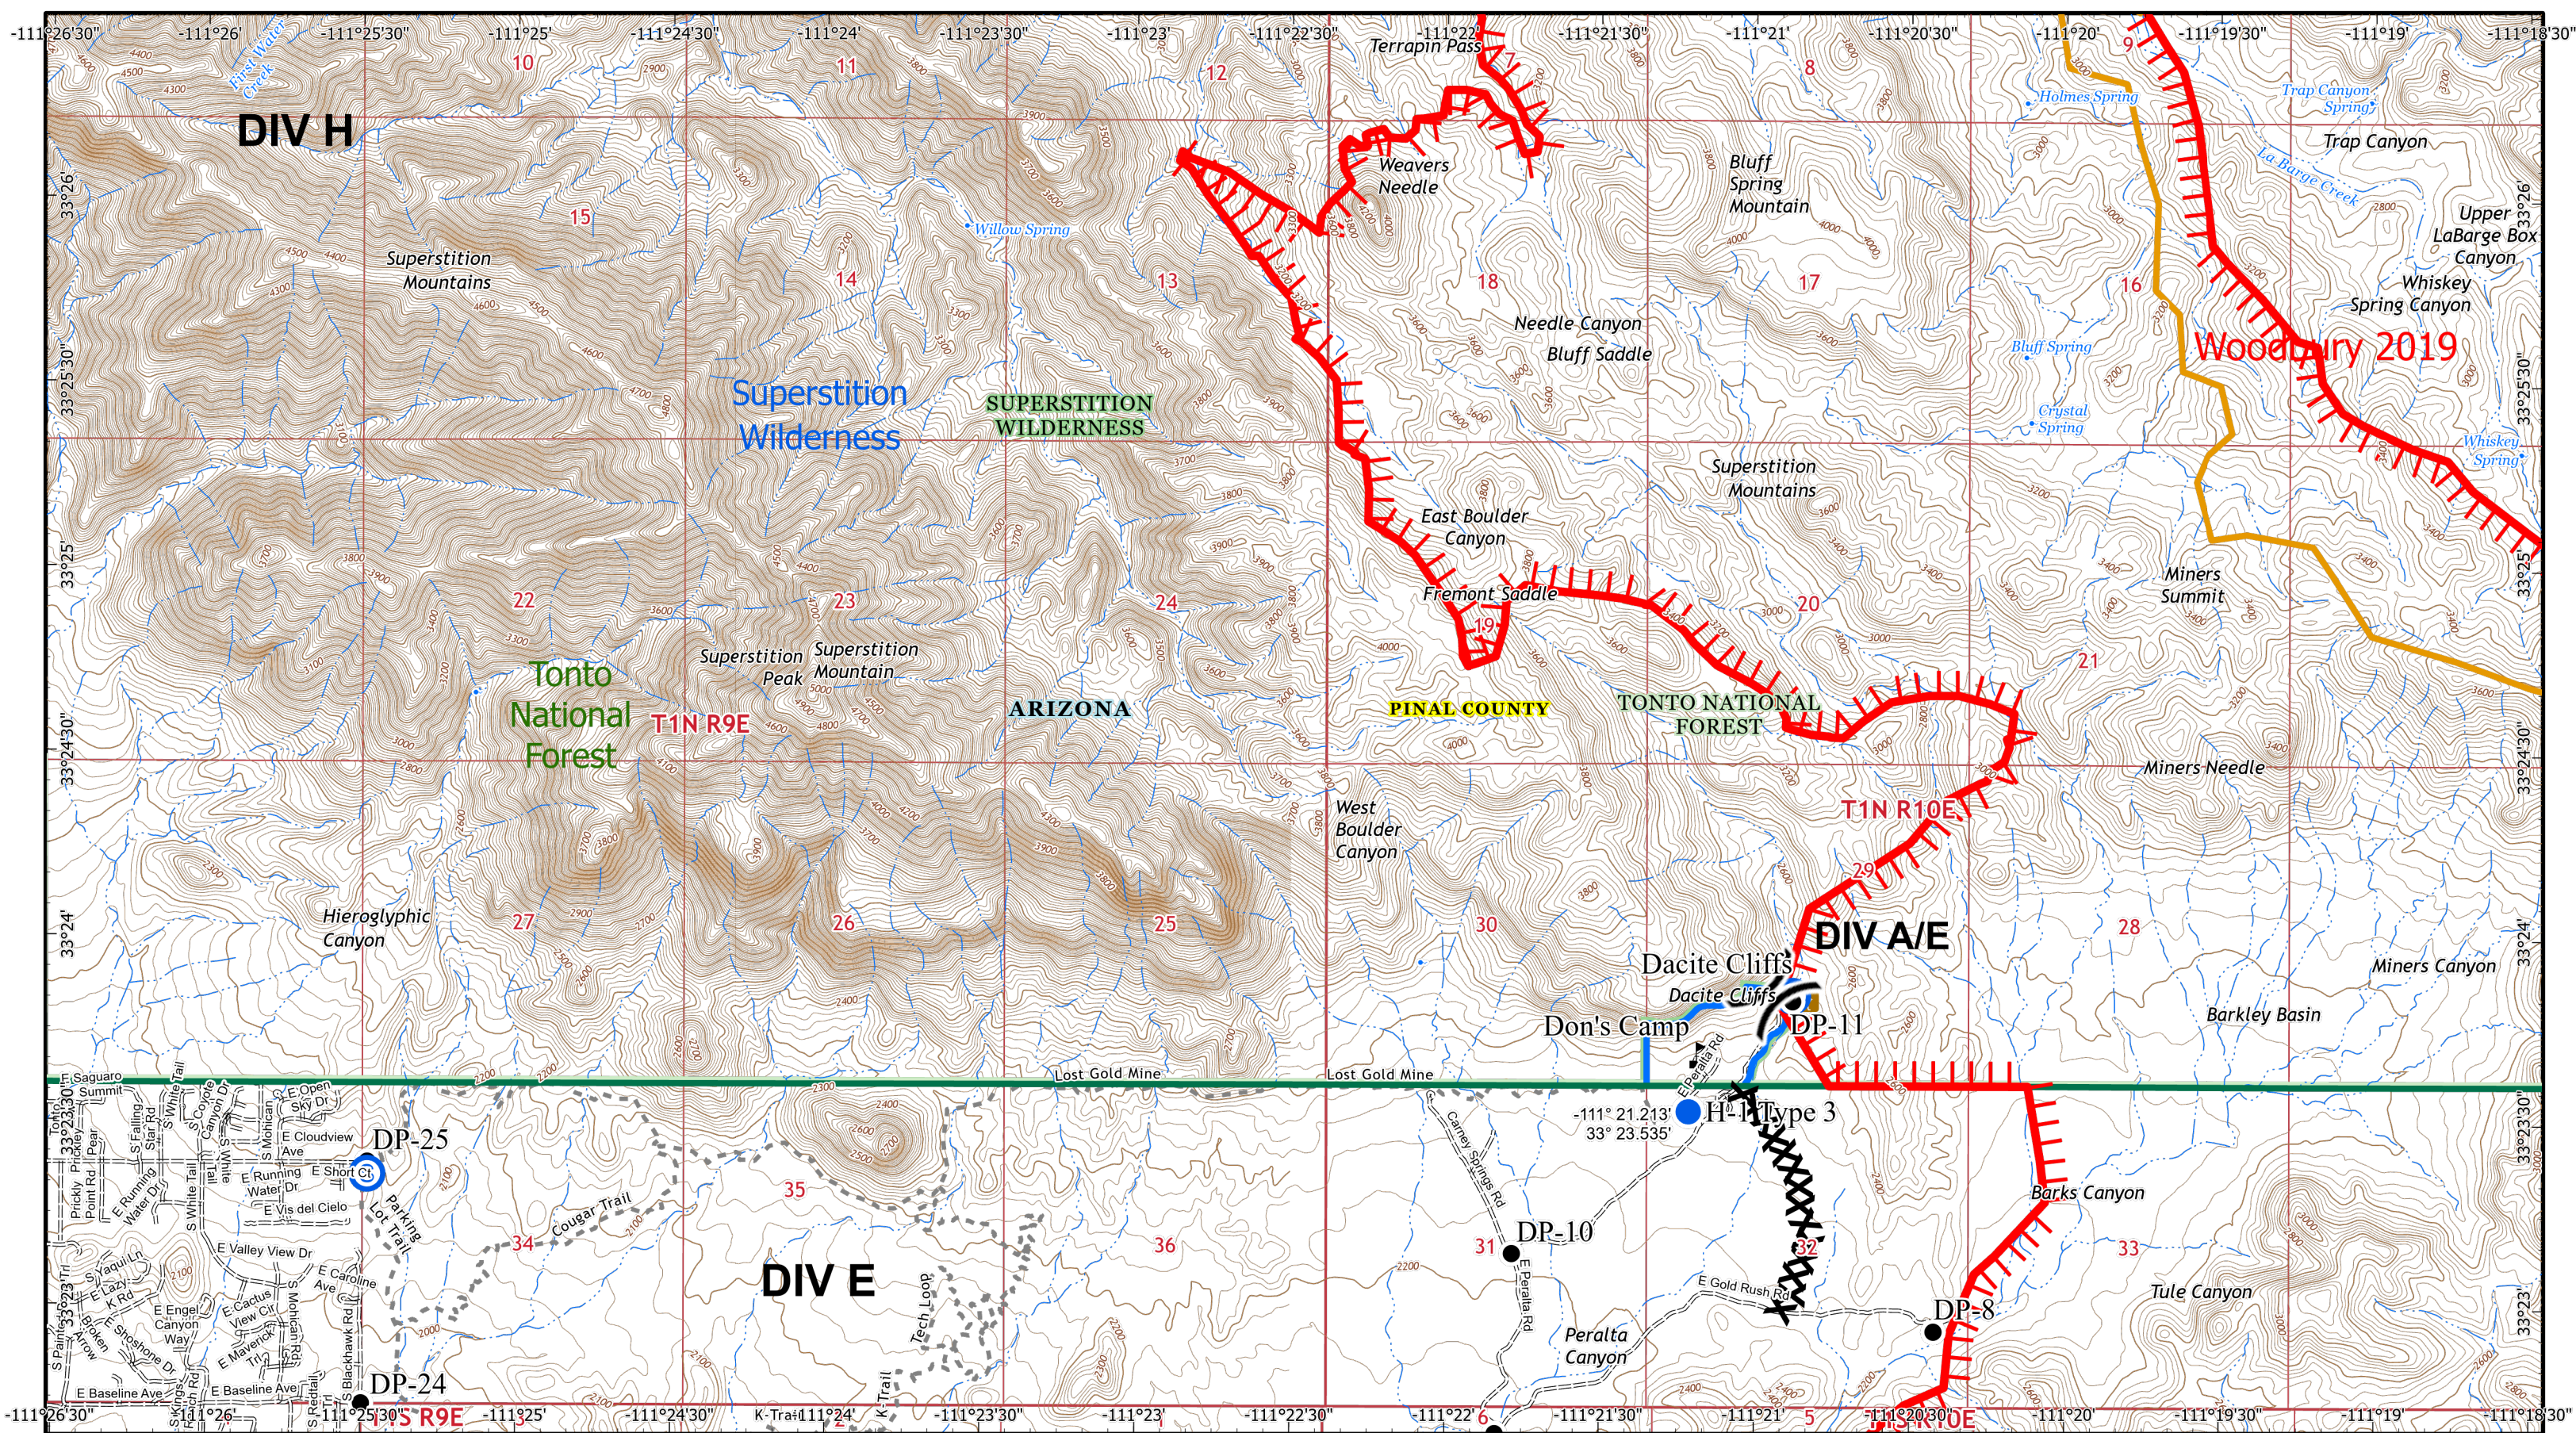

Sawtooth  
Incident IAP  
AZ-TNF-AZ-TNF  
Day Operational Period 6/4/2020

Event\_GISSEdit

Administrative Forest

Fire History

Woodbury 2019

Whitlow Fire 2020

1	2
3	4
5	6
7	8

Page 2

( Division  
[ Branch

**Sawtooth Incident IAP**  
 AZ-TNF-AZ-TNF  
 Day Operational Period 6/4/2020

- Value at Risk
- Drop Point
- Helispot
- Staging Area
- Completed Dozer Line
- Completed Hand Line
- Uncontrolled Fire Edge
- Administrative Forest
- Fire History
- Woodbury 2019
- Whitlow Fire 2020

1	2
3	4
5	6
7	8

**Page 3**  
 )( Division  
 ][ Branch

Sawtooth  
Incident IAP  
AZ-TNF-AZ-TNF  
Day Operational Period 6/4/2020

GIS Acres

Scale: 1:30,000

Map Created 6/3/2020 8:00 PM by rd Crawford

Uncontrolled Fire Edge

Administrative Forest

Woodbury 2019

Whitlow Fire 2020

1	2
3	4
5	6
7	8

Page 4

)( Division  
][ Branch

**Sawtooth Incident IAP**  
 AZ-TNF-AZ-TNF  
 Day Operational Period 6/4/2020

- Camp
- Drop Point
- Lookout
- Staging Area
- Completed Dozer Line
- Uncontrolled Fire Edge
- Administrative Forest
- Fire History
- Woodbury 2019
- Whitlow Fire 2020