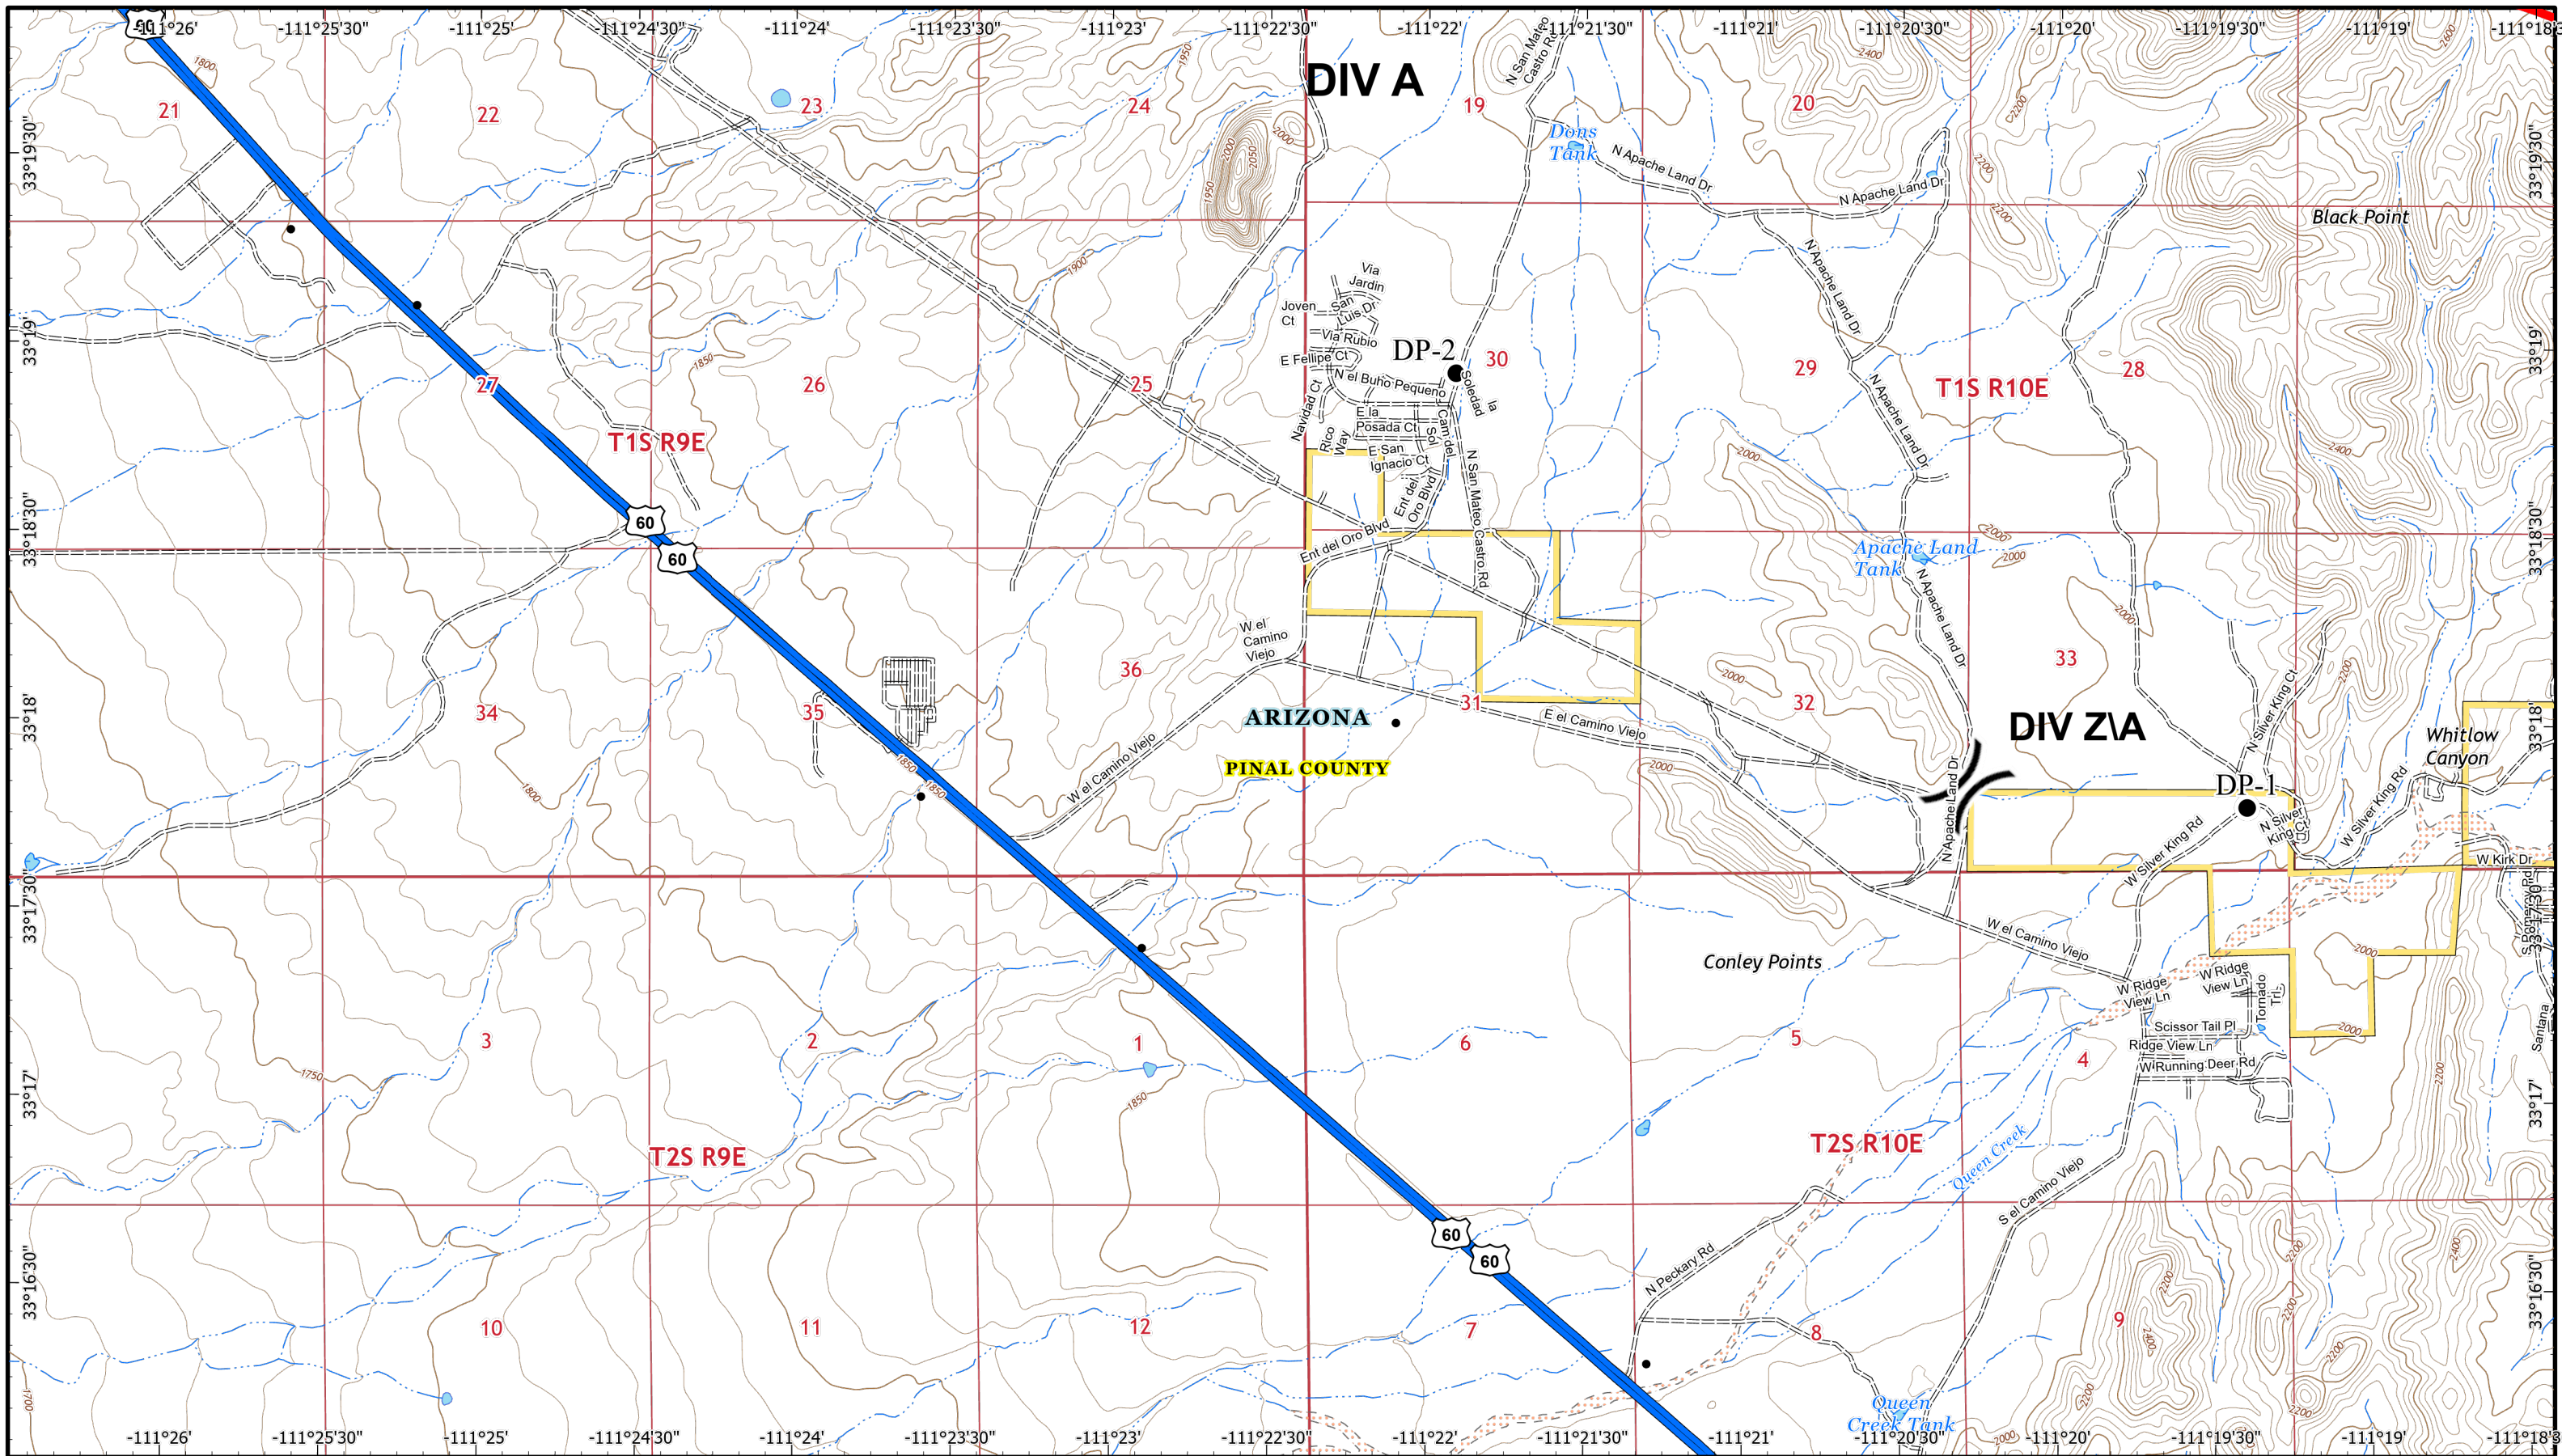

Administrative Forest

Woodbury 2019

Whitlow Fire 2020

1	2
3	4
5	6
7	8

Page 4

)( Division  
][ Branch

**Sawtooth Incident IAP**  
 AZ-TNF-AZ-TNF  
 Day Operational Period 6/4/2020

- Camp
- Drop Point
- Lookout
- Staging Area
- Completed Dozer Line
- Uncontrolled Fire Edge
- Administrative Forest
- Fire History
- Woodbury 2019
- Whitlow Fire 2020

1	2
3	4
5	6
7	8

**Page 5**  
 )( Division  
 ][ Branch

**Sawtooth**  
 Incident IAP  
 AZ-TNF-AZ-TNF  
 Day Operational Period 6/4/2020

- Uncontrolled Fire Edge Fire History
- Administrative Forest
- Woodbury 2019
- Whitlow Fire 2020

1	2
3	4
5	6
7	8

**Page 6**  
 )( Division  
 ][ Branch

Sawtooth  
 Incident IAP  
 AZ-TNF-AZ-TNF  
 Day Operational Period 6/4/2020

GIS Acres

Scale: 1:30,000

Map Created 6/3/2020 8:00 PM by rdccrawford

- Drop Point
- ⊢ Uncontrolled Fire Edge
- Administrative Forest
- Fire History
- Woodbury 2019
- Whitlow Fire 2020

1	2
3	4
5	6
7	8

Page 7

)( Division  
 ][ Branch

Sawtooth  
 Incident IAP  
 AZ-TNF-AZ-TNF  
 Day Operational Period 6/4/2020

GIS Acres

Scale: 1:30,000

Map Created 6/3/2020 8:00 PM by rd Crawford

- + Uncontrolled Fire Edge Fire History
- Administrative Forest
- Woodbury 2019
- Whitlow Fire 2020