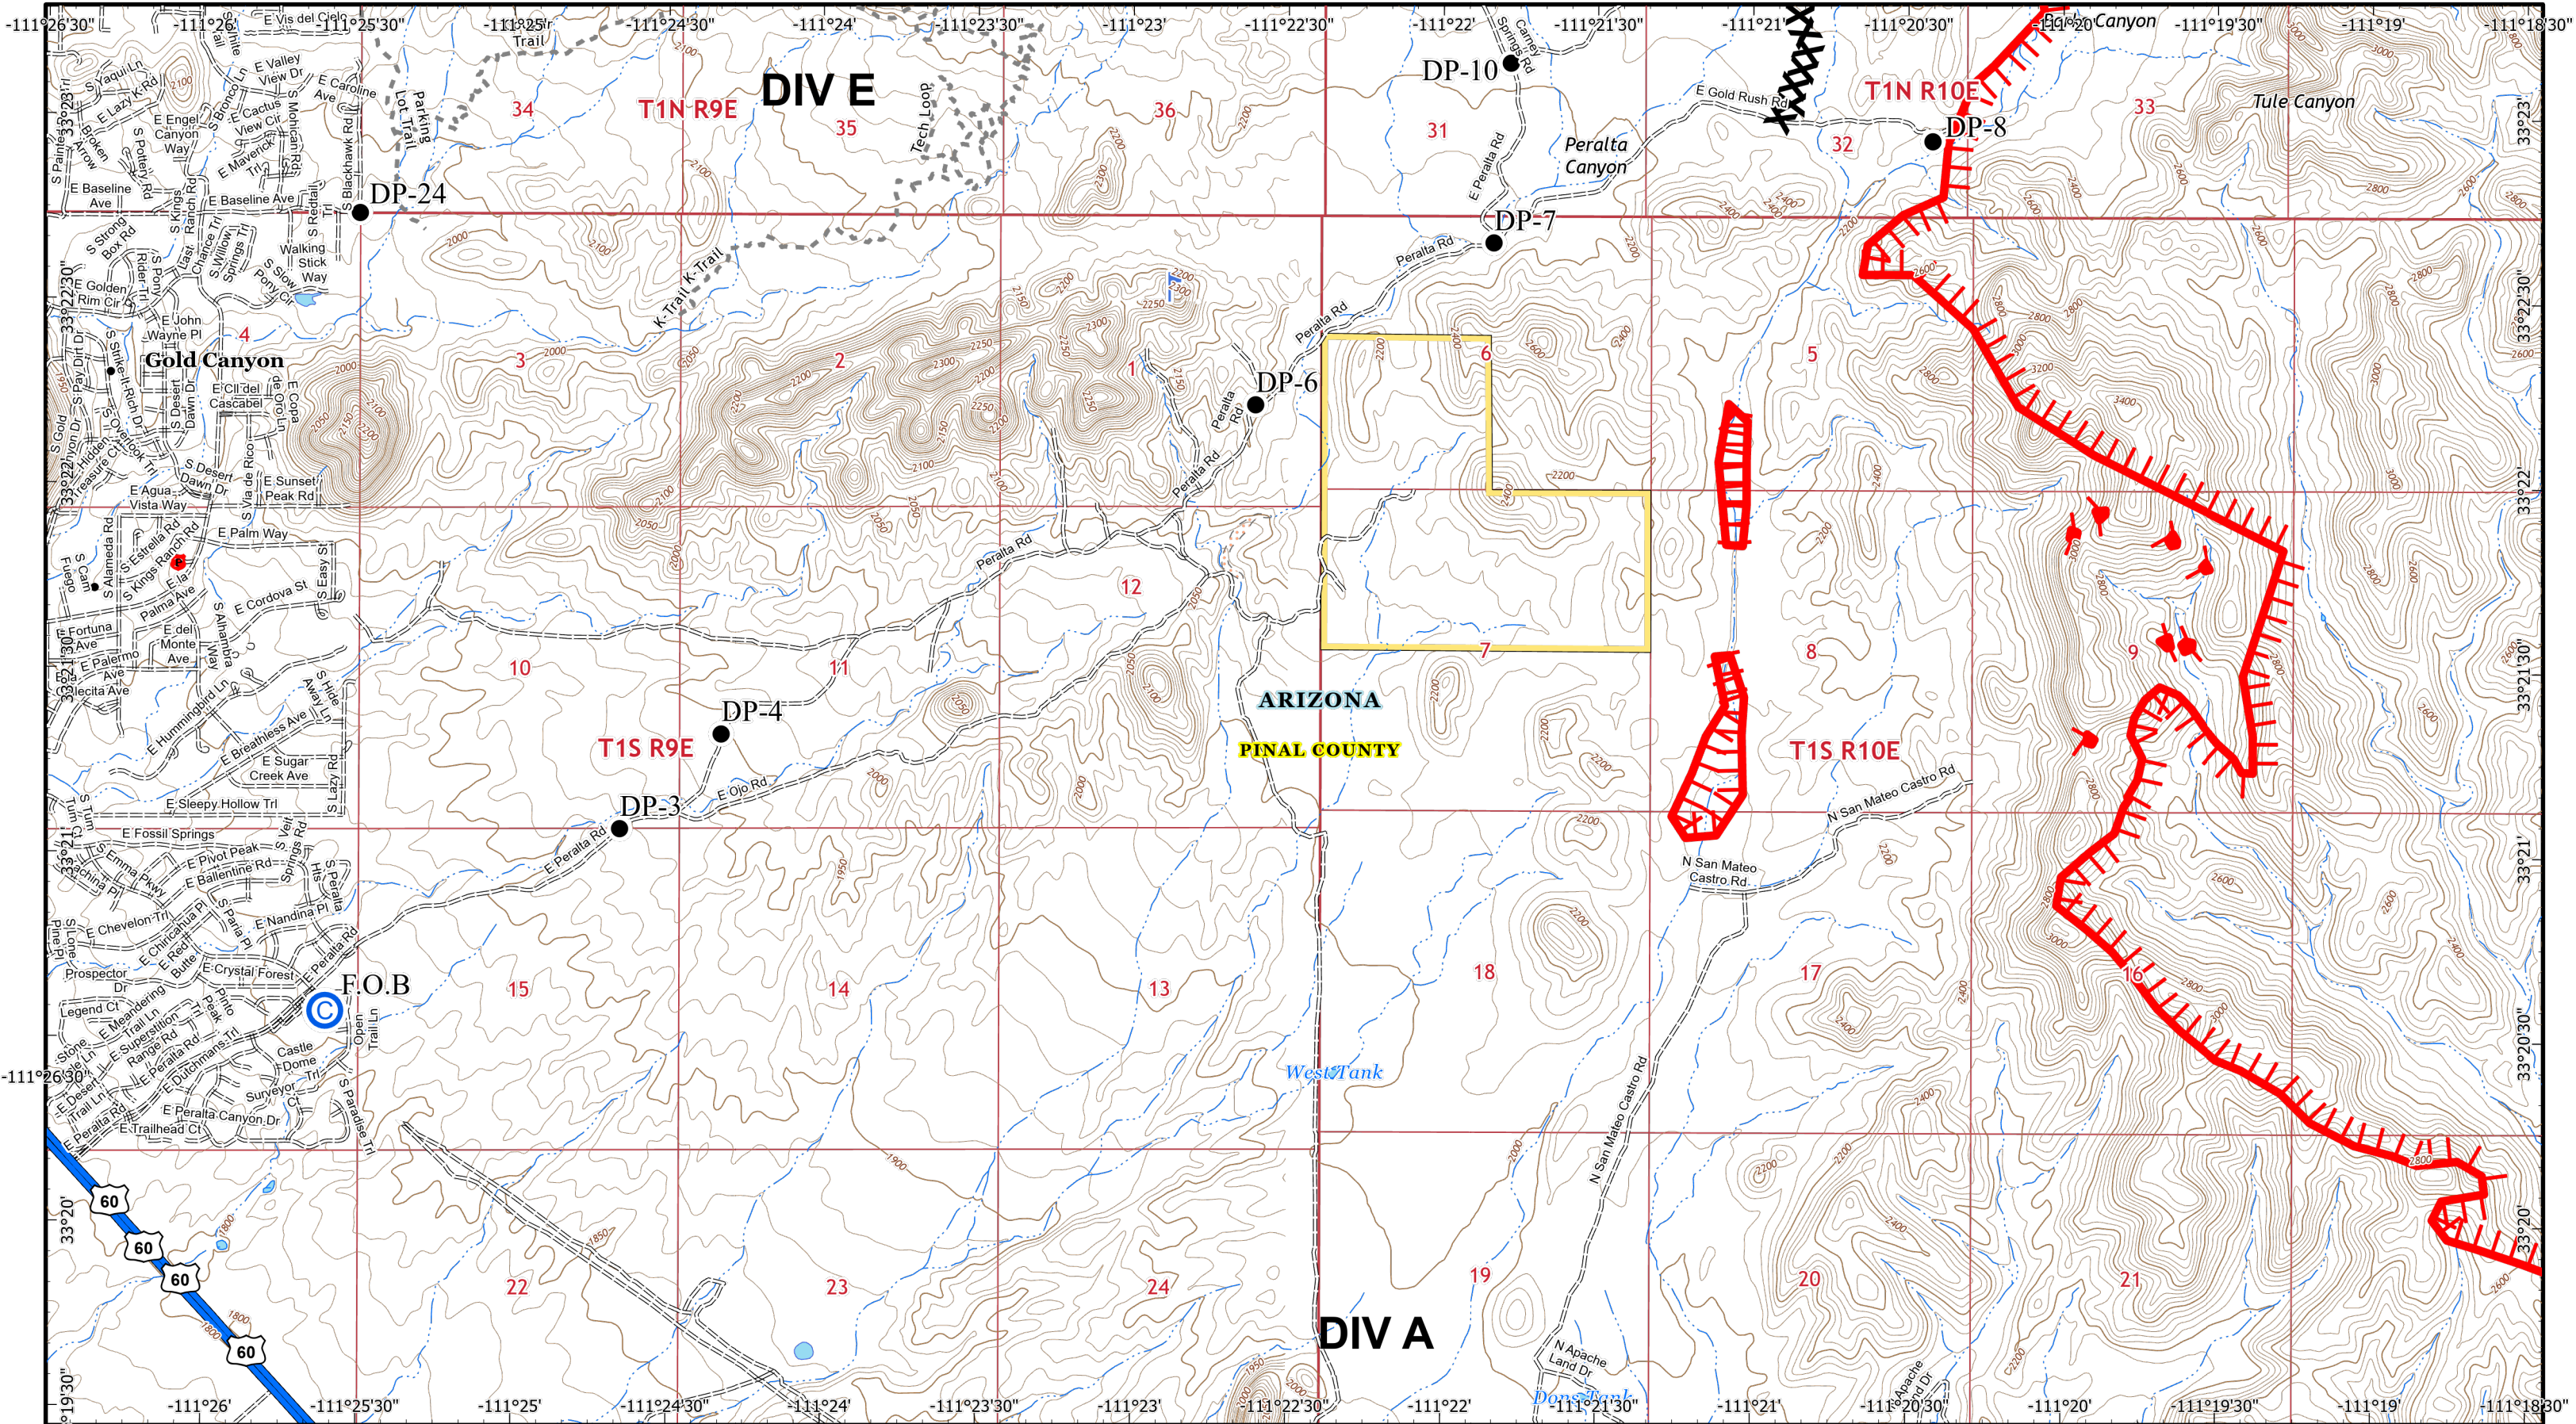

( Division  
[ Branch

**Sawtooth Incident IAP**  
 AZ-TNF-AZ-TNF  
 Day Operational Period 6/4/2020

- Value at Risk
- Drop Point
- Helispot
- Staging Area
- Completed Dozer Line
- Completed Hand Line
- Uncontrolled Fire Edge
- Administrative Forest
- Fire History
- Woodbury 2019
- Whitlow Fire 2020

Administrative Forest

Woodbury 2019

Whitlow Fire 2020

1	2
3	4
5	6
7	8

Page 4

)( Division  
][ Branch

**Sawtooth Incident IAP**  
 AZ-TNF-AZ-TNF  
 Day Operational Period 6/4/2020

- Camp
- Drop Point
- Lookout
- Staging Area
- Completed Dozer Line
- Uncontrolled Fire Edge
- Administrative Forest
- Fire History
- Woodbury 2019
- Whitlow Fire 2020

1	2
3	4
5	6
7	8

**Page 5**  
 )( Division  
 ][ Branch

**Sawtooth**  
 Incident IAP  
 AZ-TNF-AZ-TNF  
 Day Operational Period 6/4/2020

- Uncontrolled Fire Edge Fire History
- Administrative Forest
- Woodbury 2019
- Whitlow Fire 2020

1	2
3	4
5	6
7	8

**Page 6**  
 )( Division  
 ][ Branch

Sawtooth  
 Incident IAP  
 AZ-TNF-AZ-TNF  
 Day Operational Period 6/4/2020

GIS Acres

Scale: 1:30,000

Map Created 6/3/2020 8:00 PM by rdccrawford

- Drop Point
- ⊢ Uncontrolled Fire Edge
- Administrative Forest
- Fire History
- Woodbury 2019
- Whitlow Fire 2020