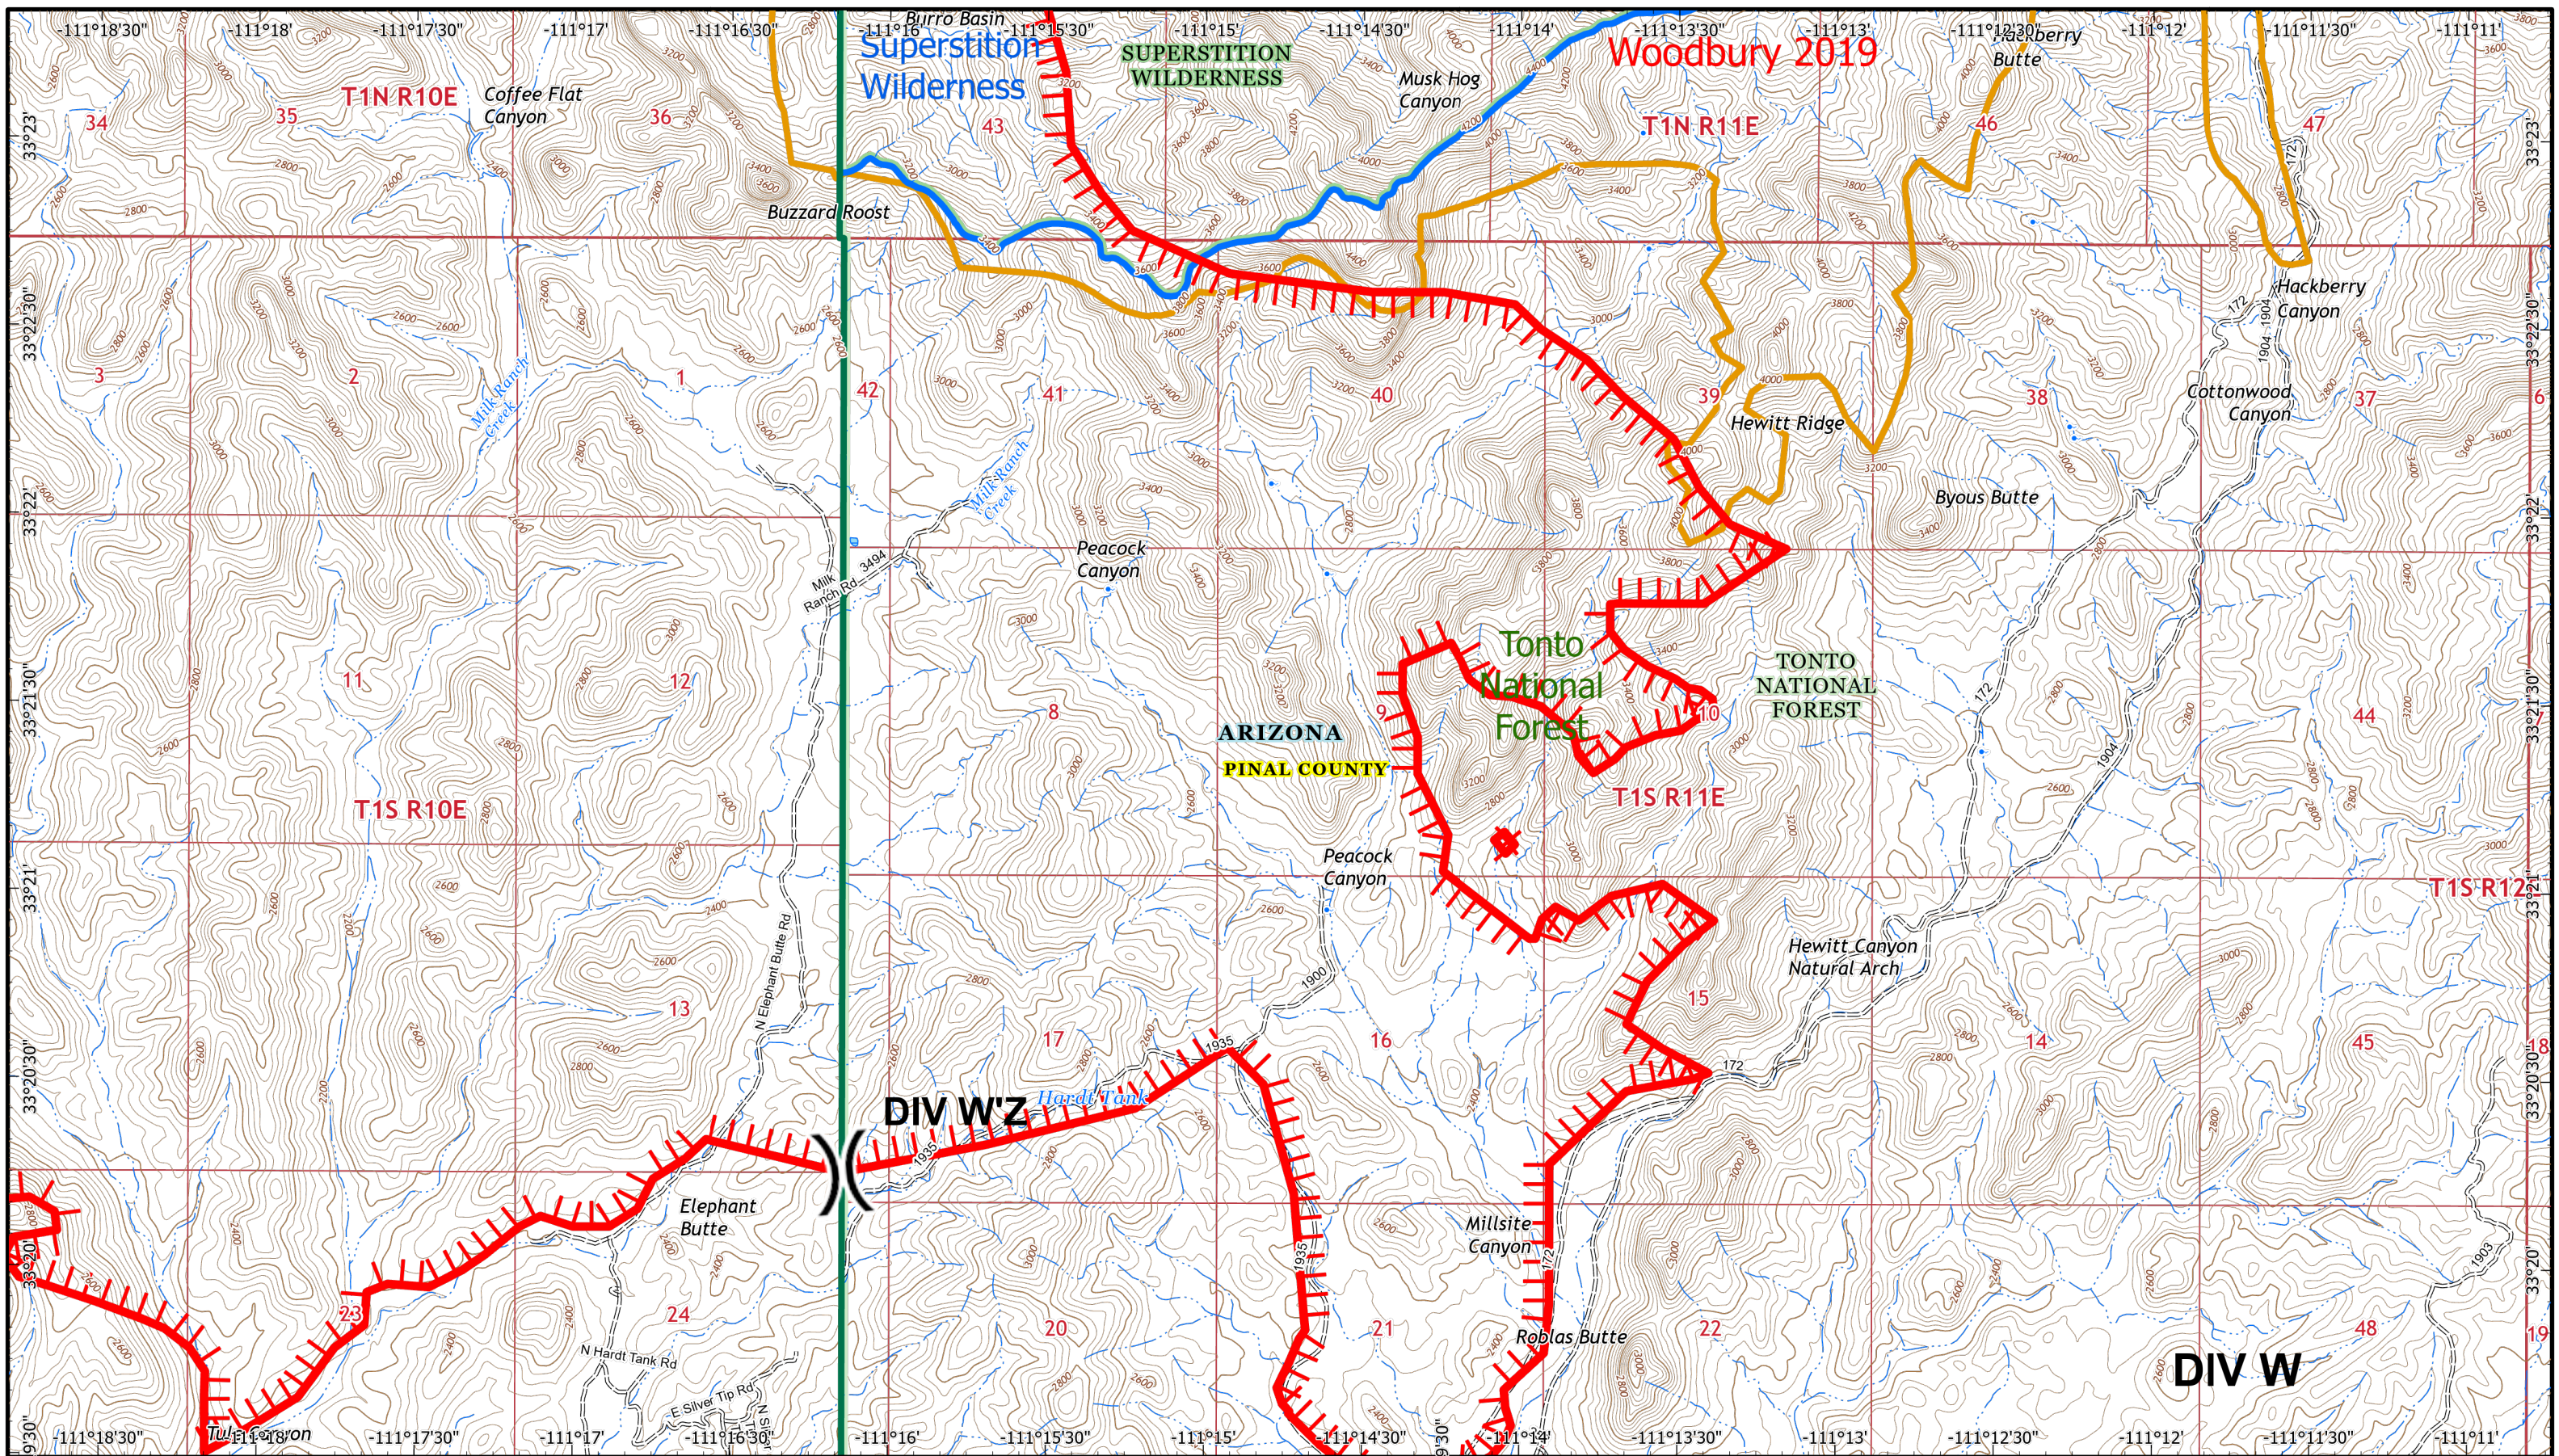

( Division  
[ Branch

**Sawtooth Incident IAP**  
 AZ-TNF-AZ-TNF  
 Day Operational Period 6/4/2020

- Value at Risk
- Drop Point
- Helispot
- Staging Area
- Completed Dozer Line
- Completed Hand Line
- Uncontrolled Fire Edge
- Administrative Forest
- Fire History
- Woodbury 2019
- Whitlow Fire 2020

Administrative Forest

Woodbury 2019

Whitlow Fire 2020

1	2
3	4
5	6
7	8

Page 4

)( Division  
][ Branch

**Sawtooth Incident IAP**  
 AZ-TNF-AZ-TNF  
 Day Operational Period 6/4/2020

- Camp
- Drop Point
- Lookout
- Staging Area
- Completed Dozer Line
- Uncontrolled Fire Edge
- Administrative Forest
- Fire History
- Woodbury 2019
- Whitlow Fire 2020

1	2
3	4
5	6
7	8

**Page 5**  
 )( Division  
 ][ Branch

**Sawtooth**  
 Incident IAP  
 AZ-TNF-AZ-TNF  
 Day Operational Period 6/4/2020

- Uncontrolled Fire Edge Fire History
- Administrative Forest
- Woodbury 2019
- Whitlow Fire 2020

1	2
3	4
5	6
7	8

**Page 6**  
 )( Division  
 ][ Branch

Sawtooth  
 Incident IAP  
 AZ-TNF-AZ-TNF  
 Day Operational Period 6/4/2020

GIS Acres

Scale: 1:30,000

Map Created 6/3/2020 8:00 PM by rdccrawford

- Drop Point
- ⊢ Uncontrolled Fire Edge
- Administrative Forest
- Fire History
- Woodbury 2019
- Whitlow Fire 2020