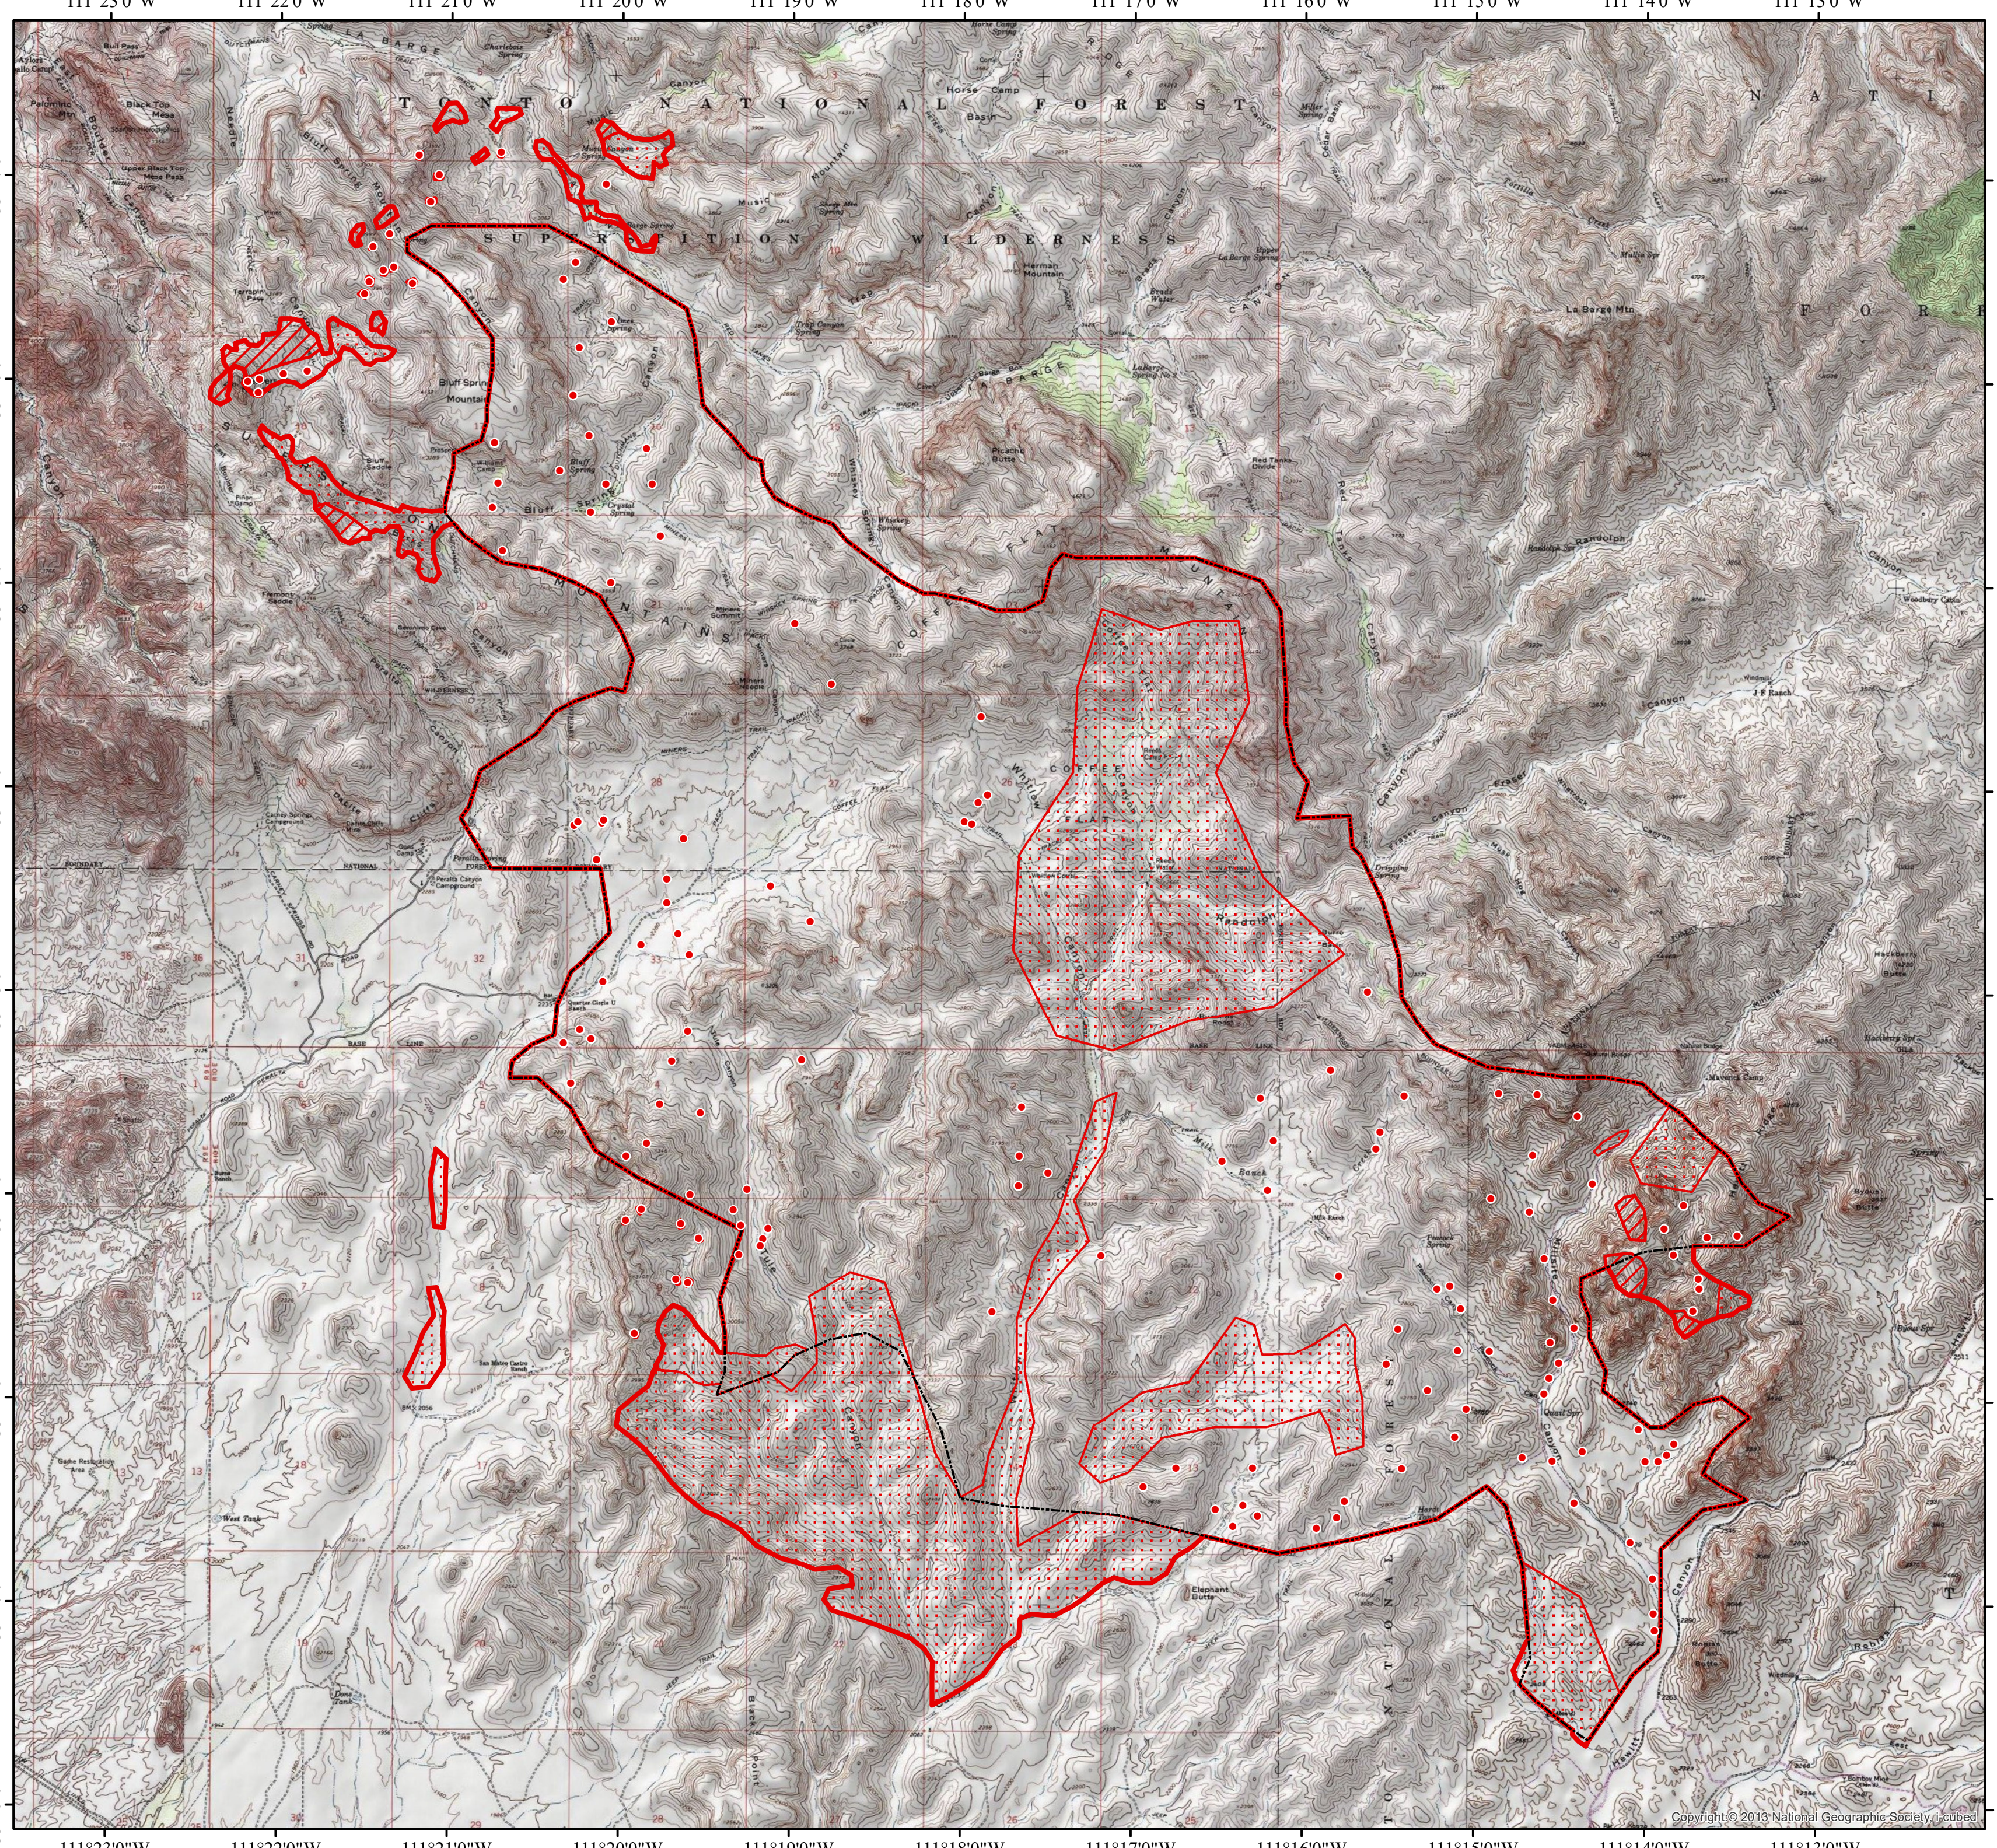

INFRARED MAP
SAWTOOTH
AZ-TNF-001306
 Interpreted (IR) Acres: 20,987
 June 1, 2020 @ 2347 MST

- Isolated Heat
- GIS Perimeter (6/1/2020)
- Heat Perimeter
- Intense Heat
- Scattered Heat

IRIN: Cheron Ferland
Taos, NM
Nad 83 UTM Zone 12