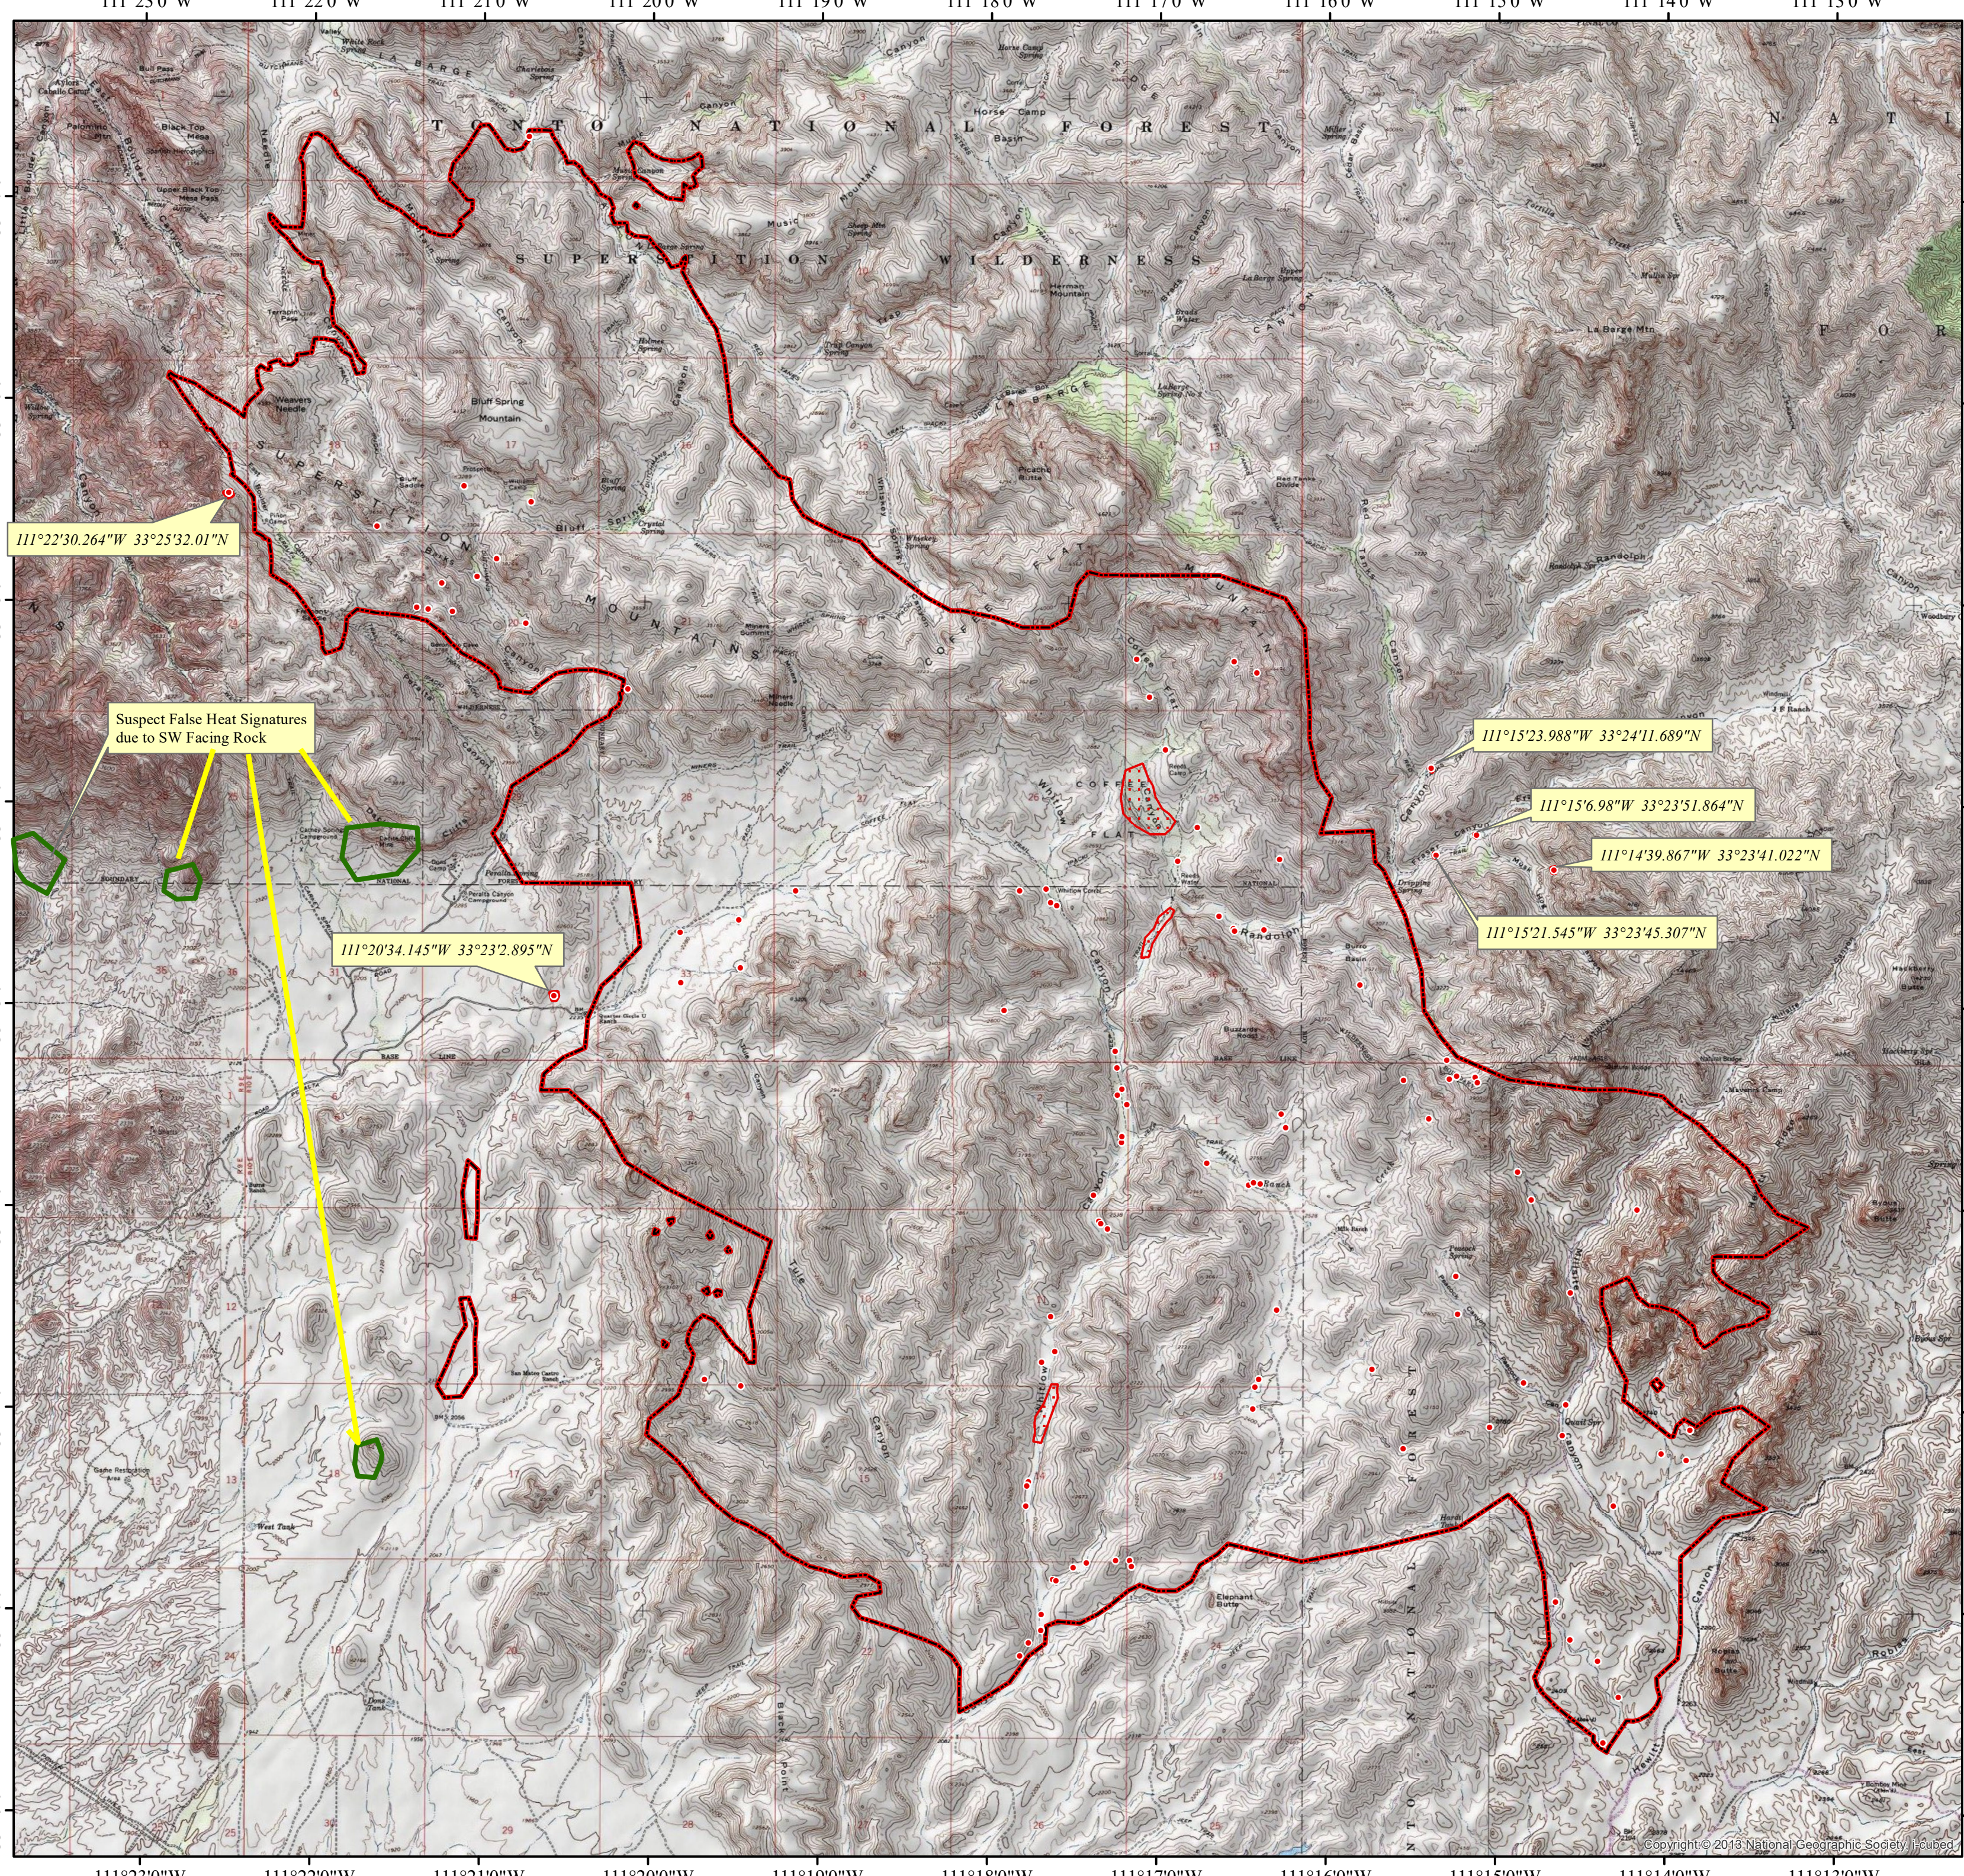

INFRARED MAP  
 SAWTOOTH  
 AZ-TNF-001306  
 Interpreted (IR) Acres: 23,298  
 June 3, 2020 @ 2239 MST

Suspect False Heat Signatures  
 due to SW Facing Rock

111°22'30.264\"/>

111°20'34.145\"/>

111°15'23.988\"/>

111°15'6.98\"/>

111°14'39.867\"/>

111°15'21.545\"/>

- Isolated Heat
- GIS Perimeter (6/3/2020)
- Heat Perimeter
- Intense Heat (No Intense Heat)
- Scattered Heat

IRIN: Cheron Ferland  
 Taos, NM  
 Nad 83 UTM Zone 12