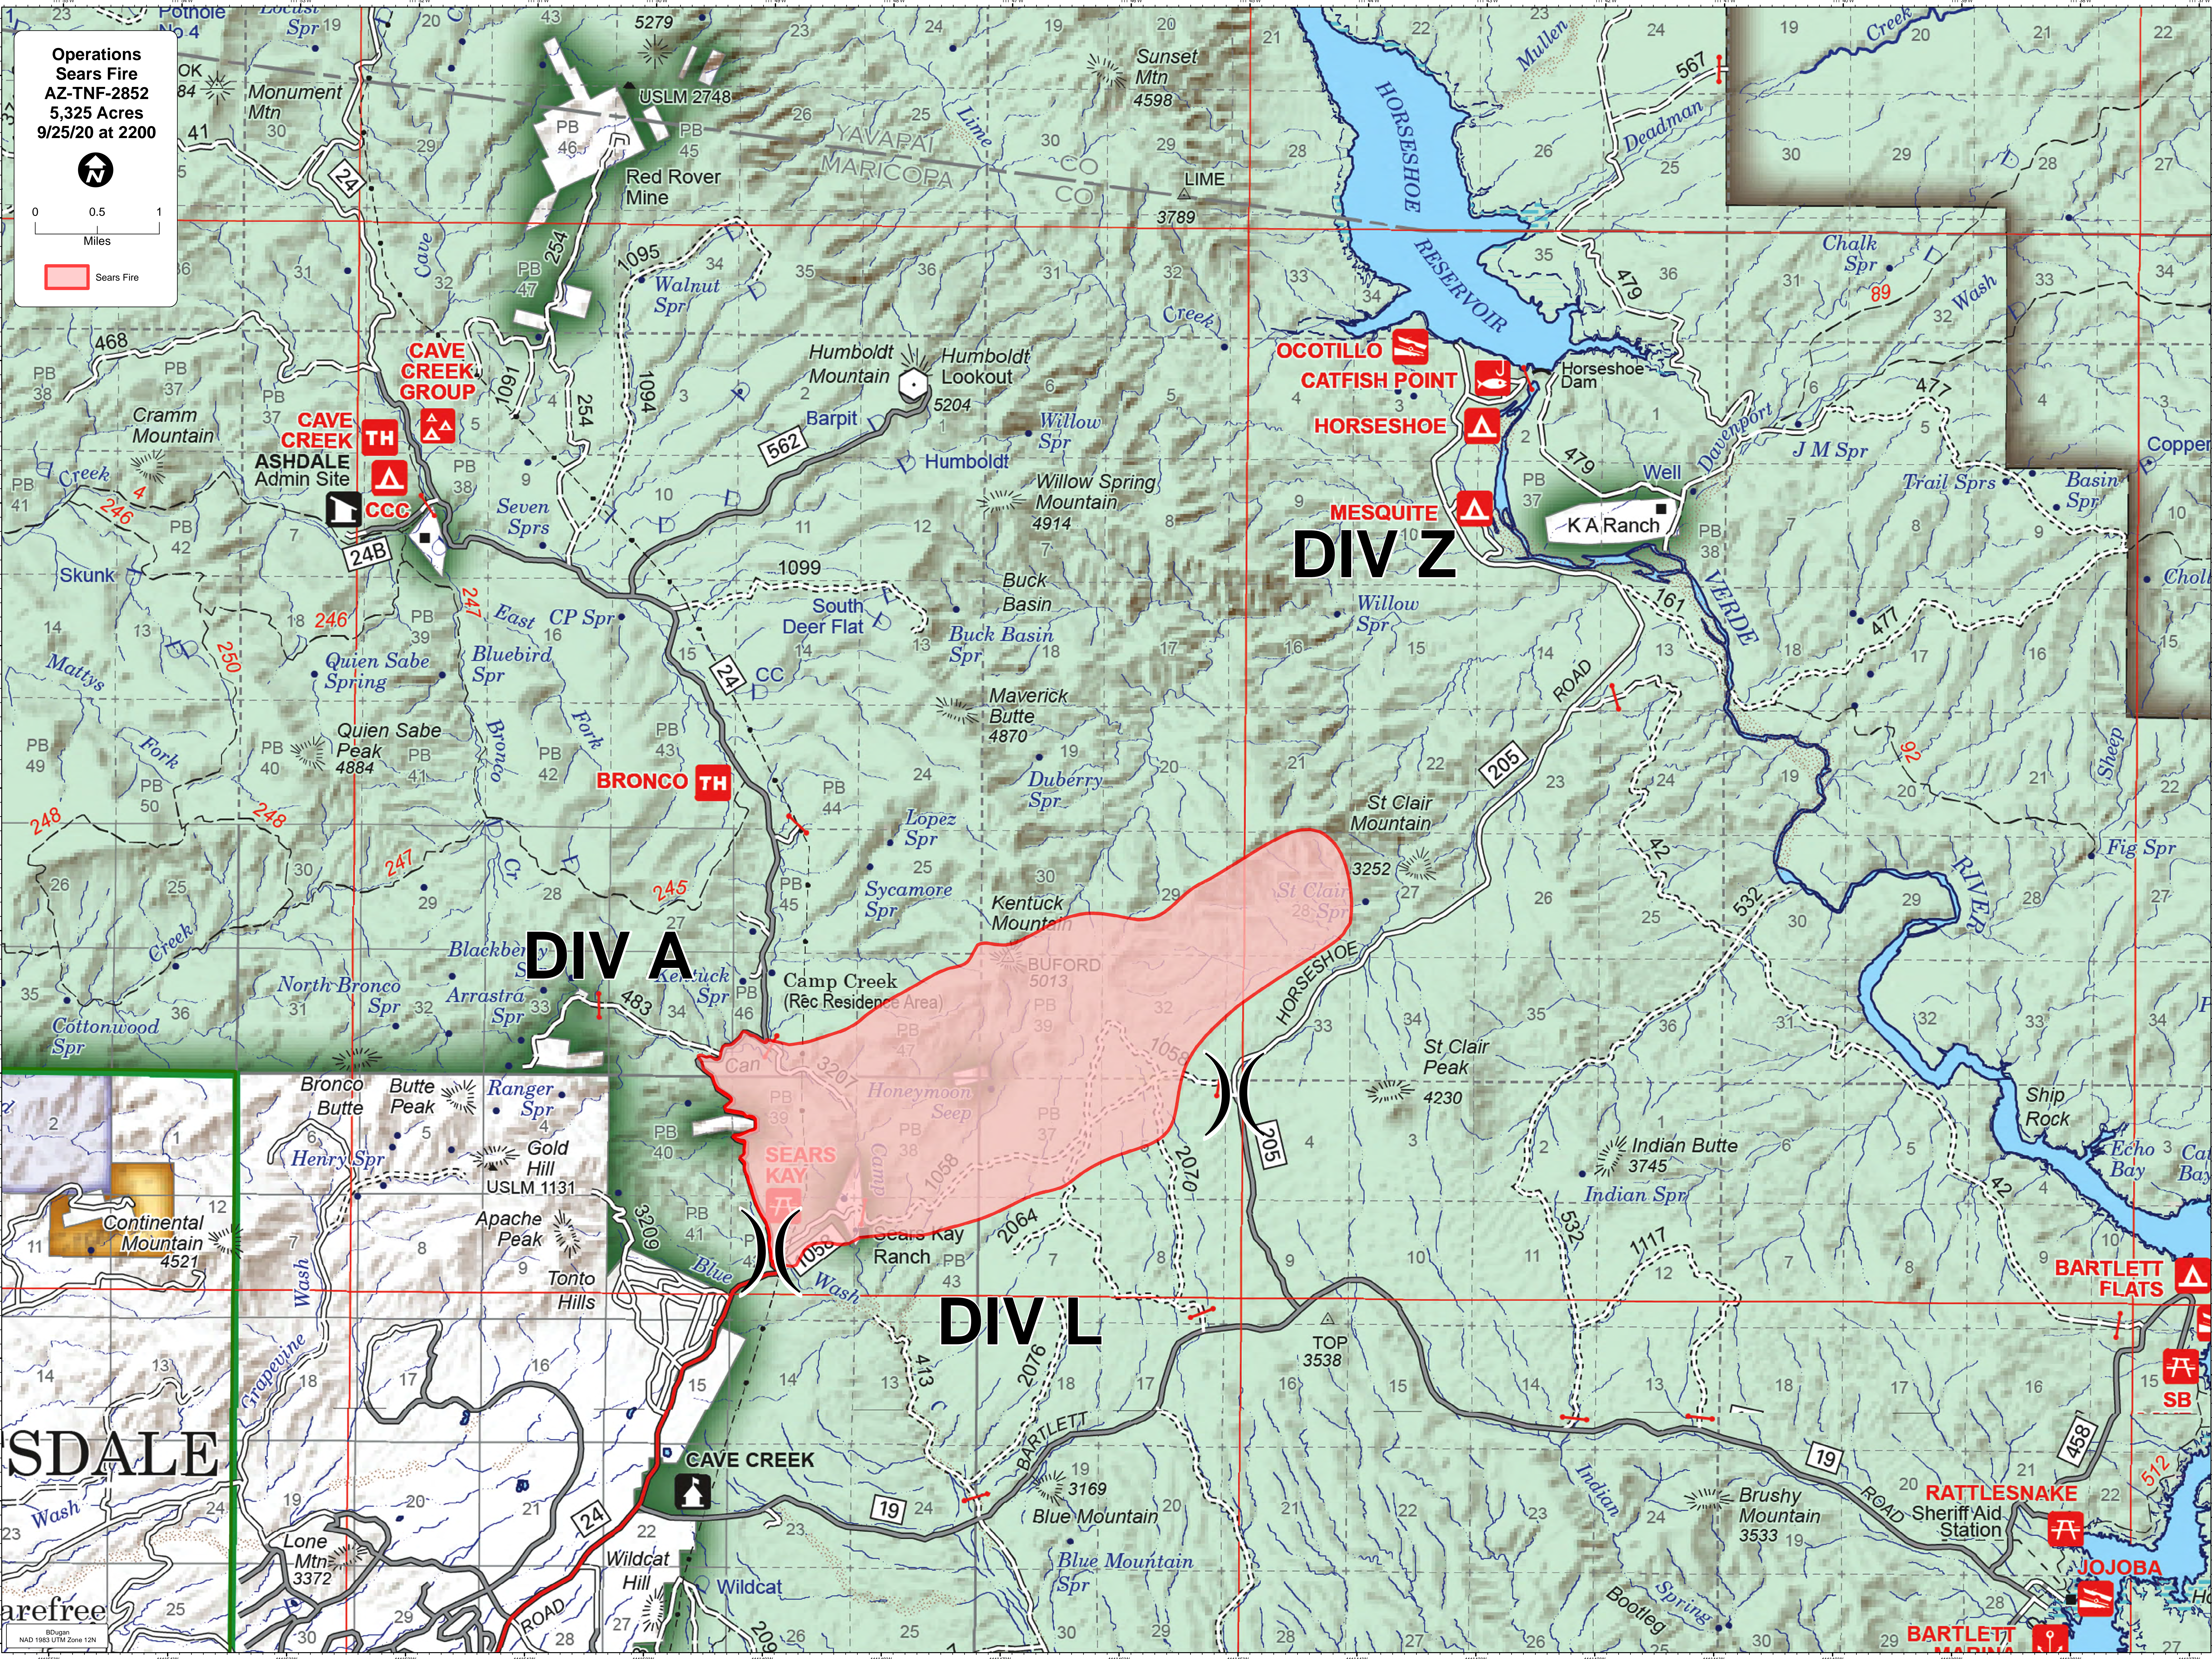

Operations
Sears Fire
AZ-TNF-2852
5,325 Acres
9/25/20 at 2200

Miles

Sears Fire

DIV A

DIV Z

DIV L

SD ALE

BARTLETT FLATS

SB

RATTLESNAKE

JOJOBA

BARTLETT MARINA