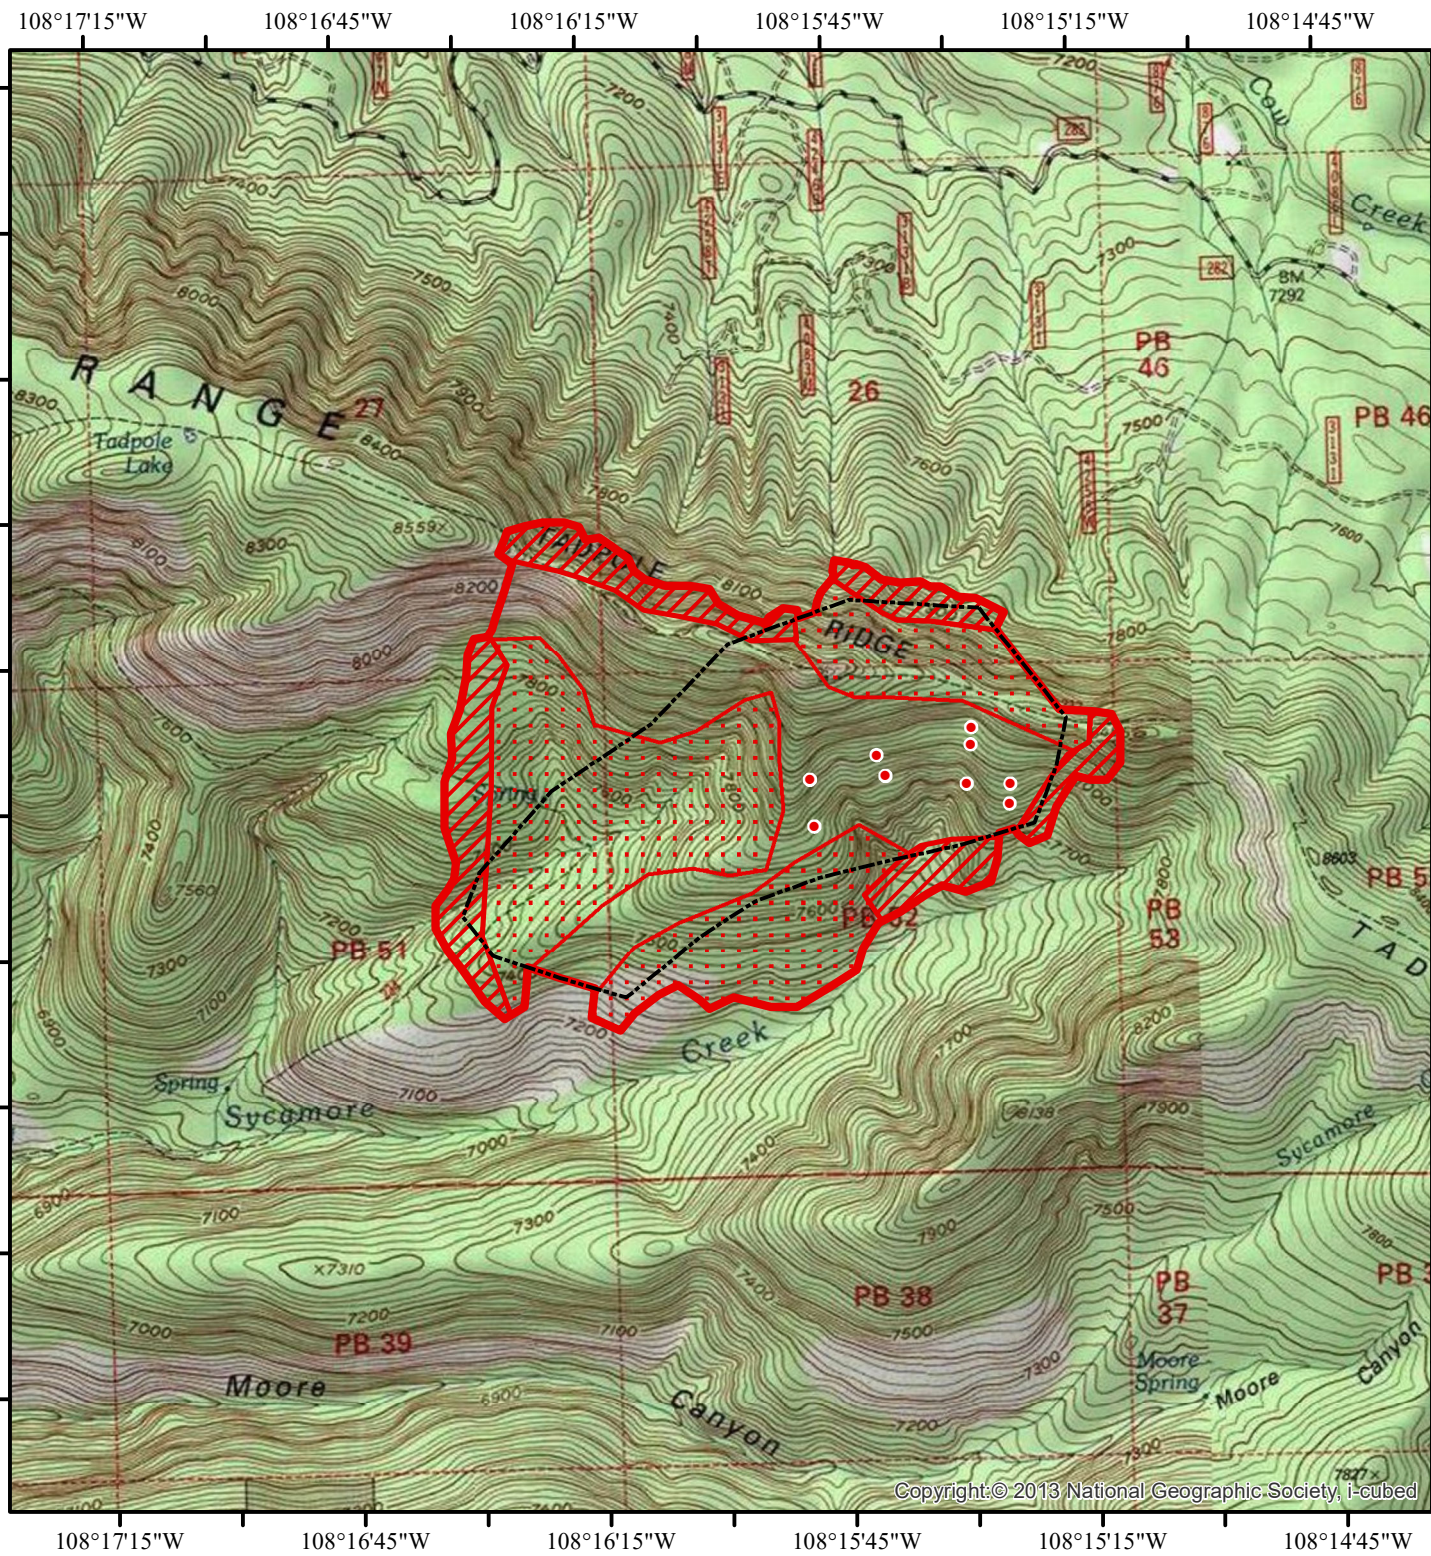

INFRARED MAP
TADPOLE
NM-GNF-000232
 Interpreted (IR) Acres: 567
 June 7, 2020 @ 2324 MDT

Copyright © 2013 National Geographic Society, i-cubed

IRIN: Cheron Ferland
 Taos, NM
 Nad 83 UTM Zone 12