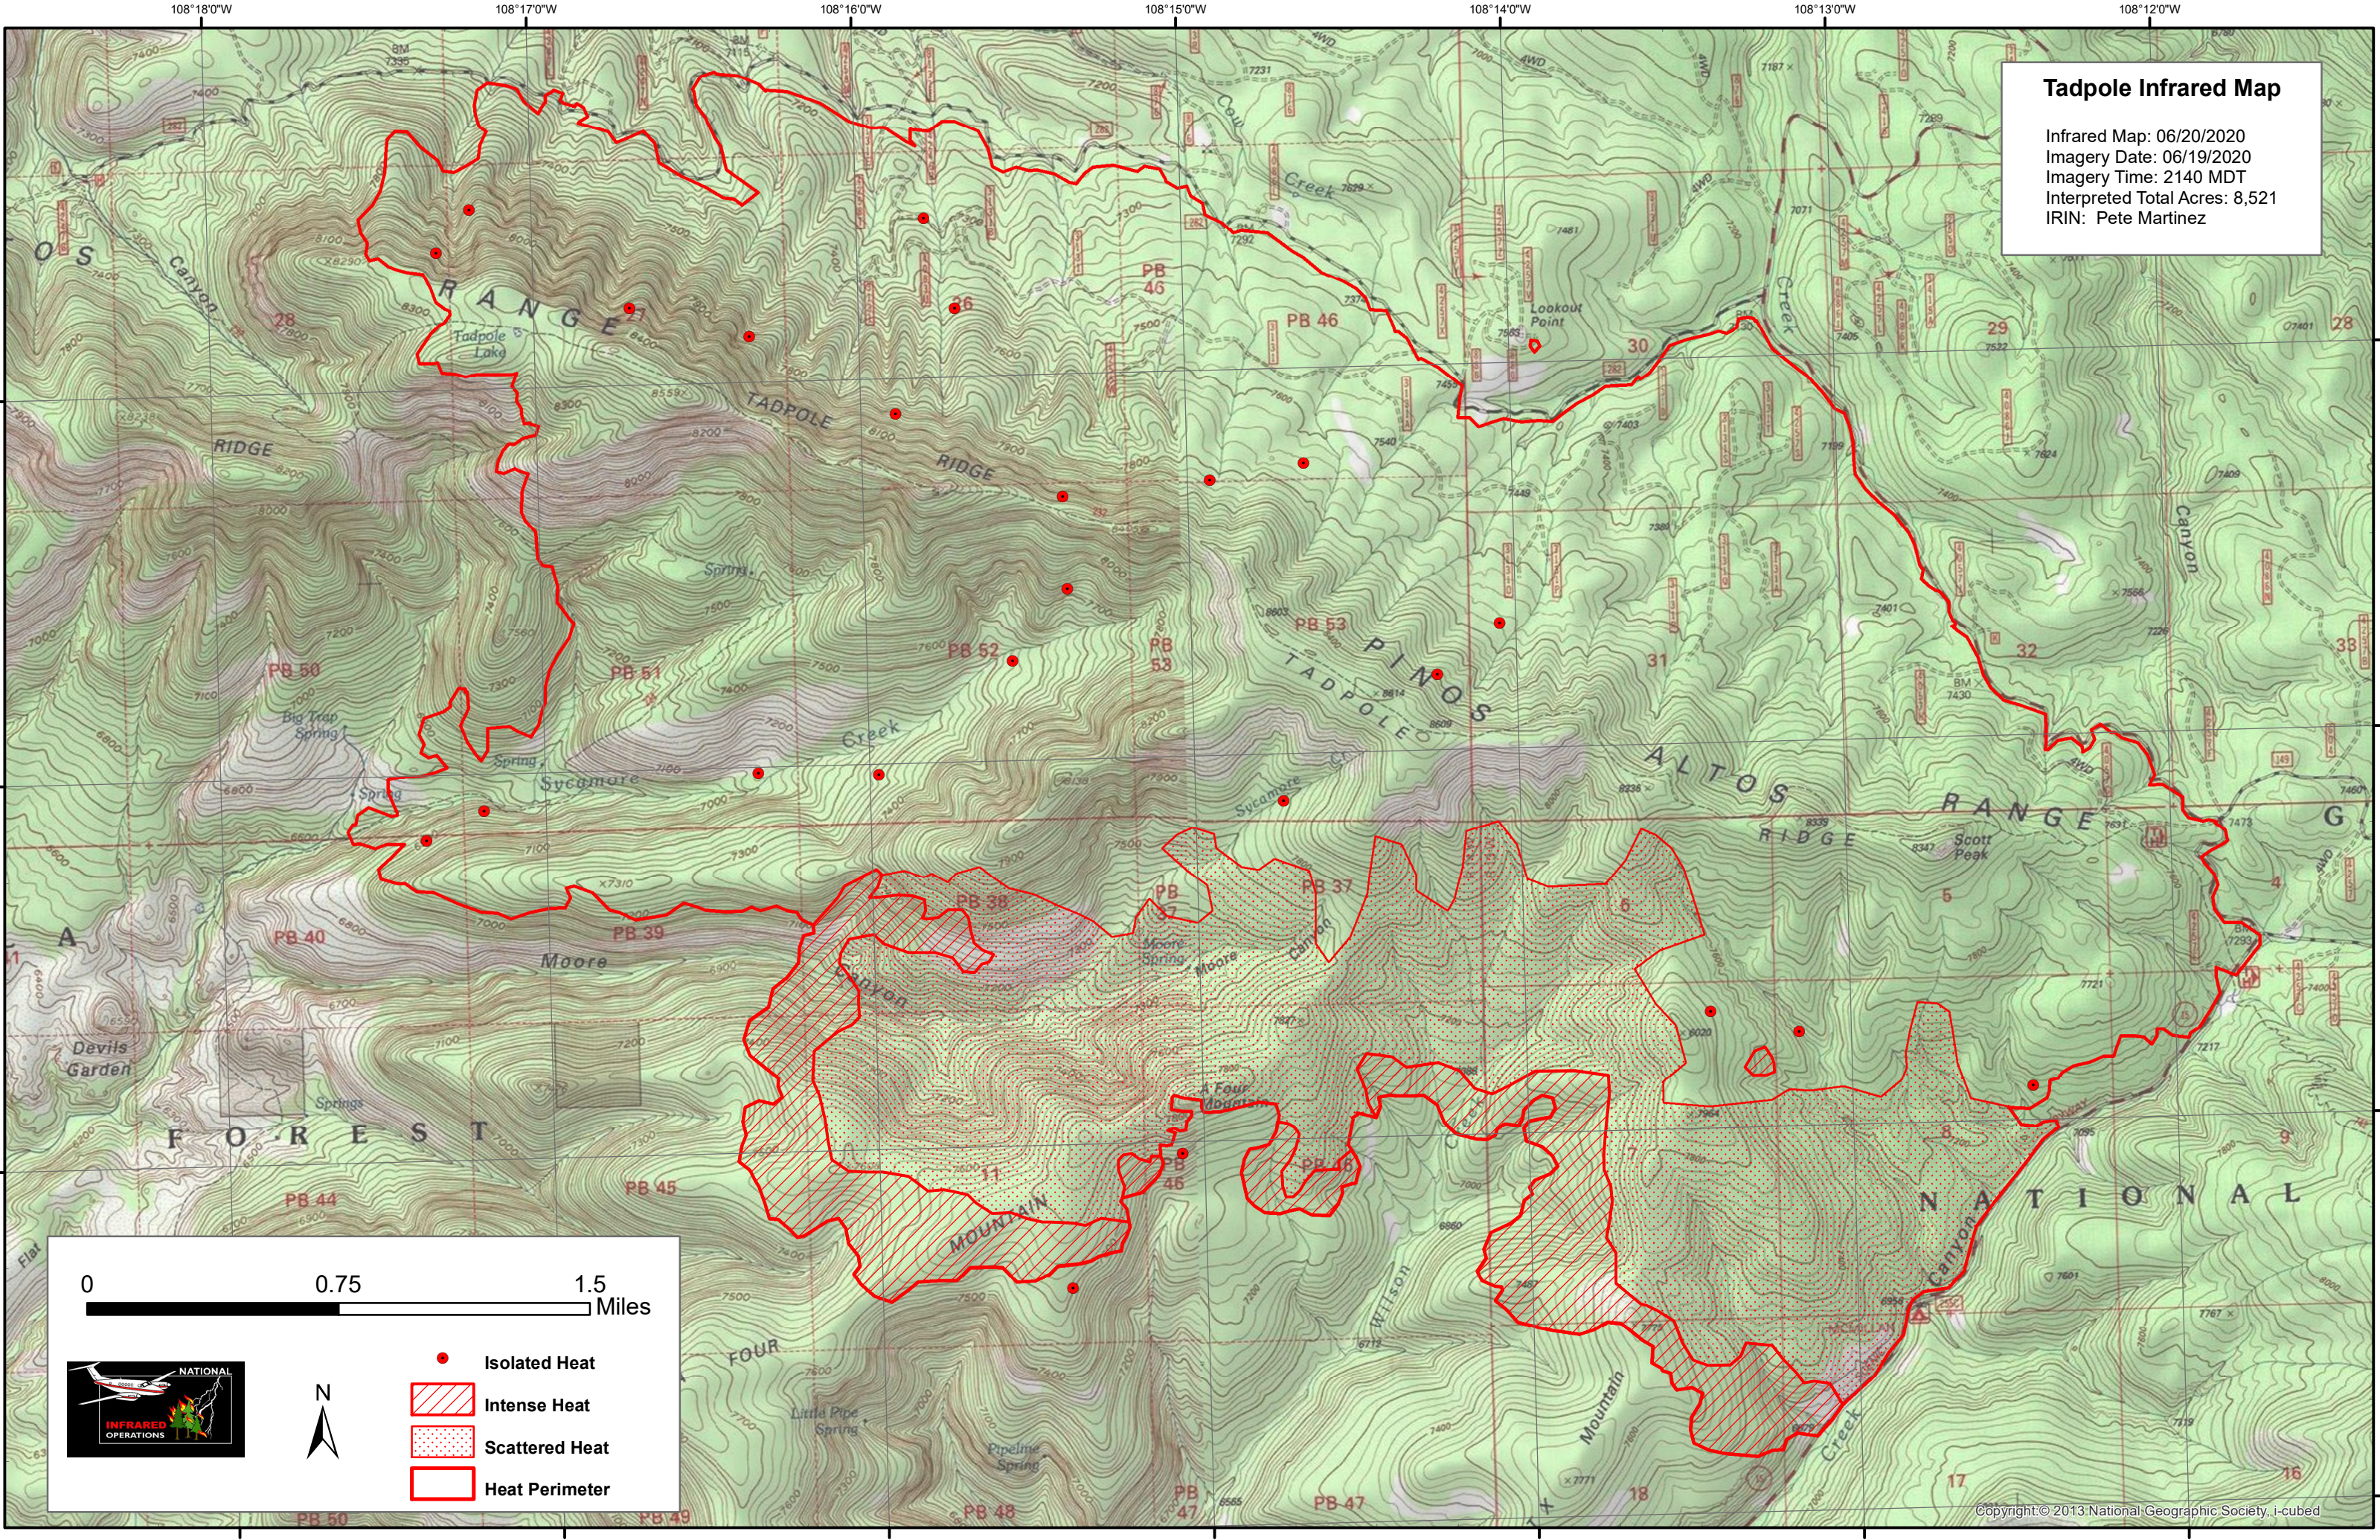

Tadpole Infrared Map
 Infrared Map: 06/20/2020
 Imagery Date: 06/19/2020
 Imagery Time: 2140 MDT
 Interpreted Total Acres: 8,521
 IRIN: Pete Martinez

- Isolated Heat
- Intense Heat
- Scattered Heat
- Heat Perimeter