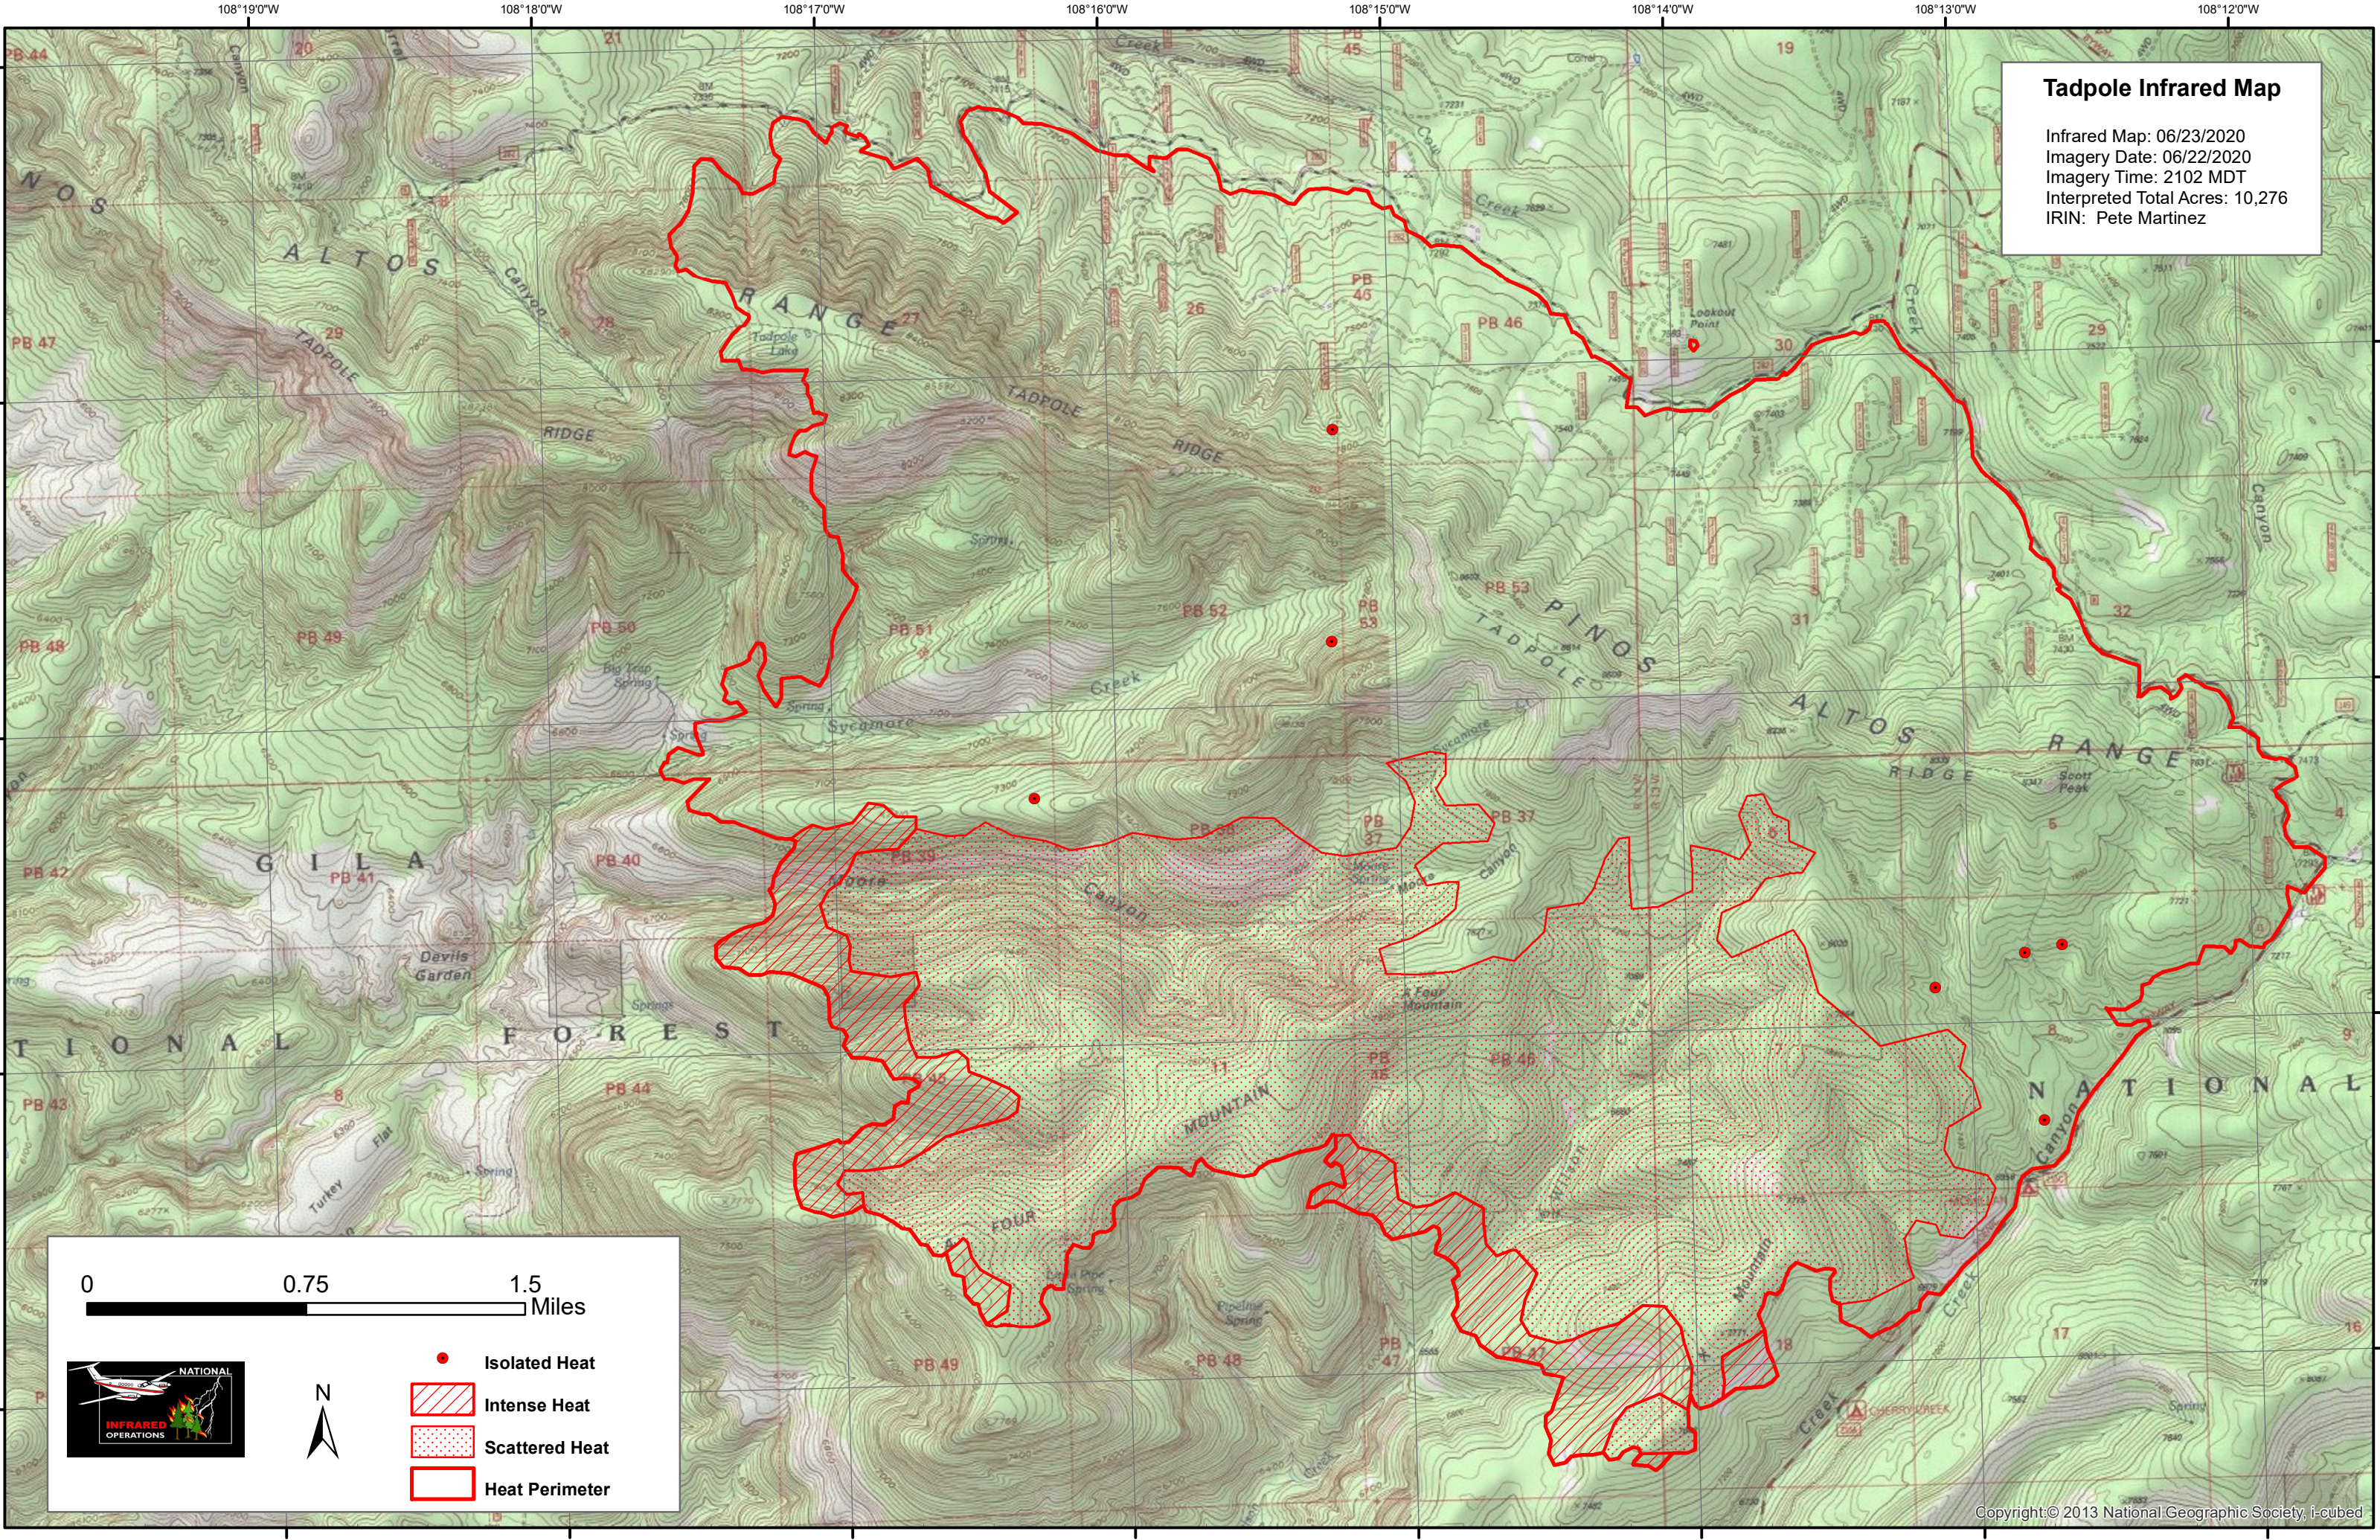

Tadpole Infrared Map

Infrared Map: 06/23/2020
 Imagery Date: 06/22/2020
 Imagery Time: 2102 MDT
 Interpreted Total Acres: 10,276
 IRIN: Pete Martinez

0 0.75 1.5 Miles

Isolated Heat (Red dot)

Intense Heat (Hatched area)

Scattered Heat (Dotted area)

Heat Perimeter (Red outline)

N