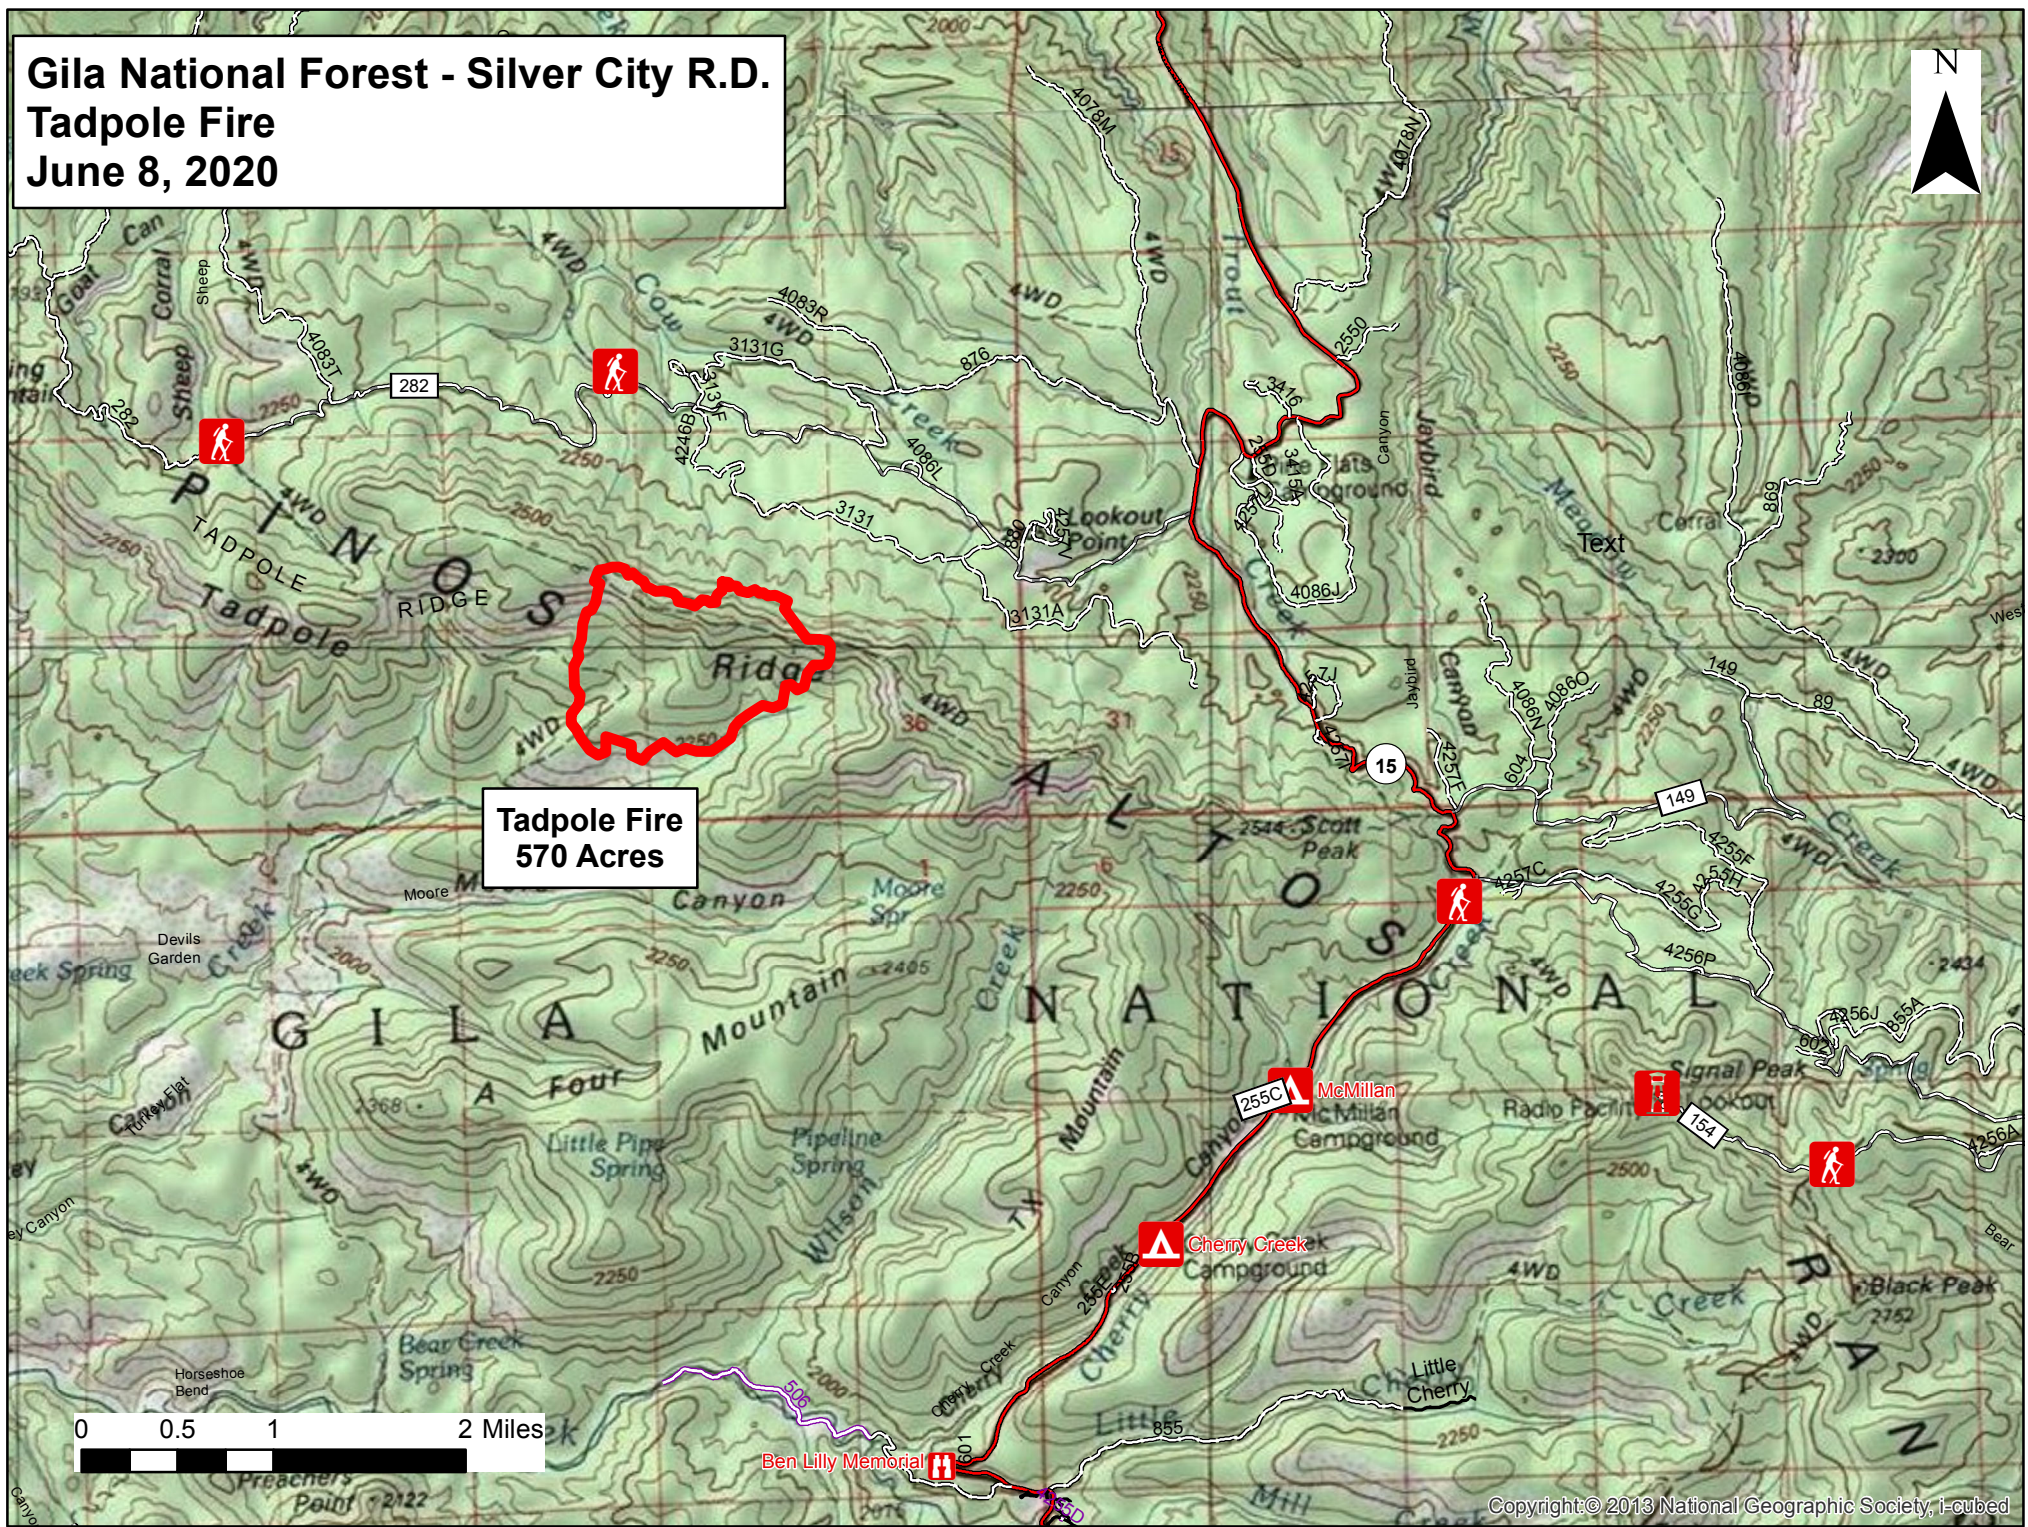

Gila National Forest - Silver City R.D.
Tadpole Fire
June 8, 2020

Tadpole Fire
570 Acres