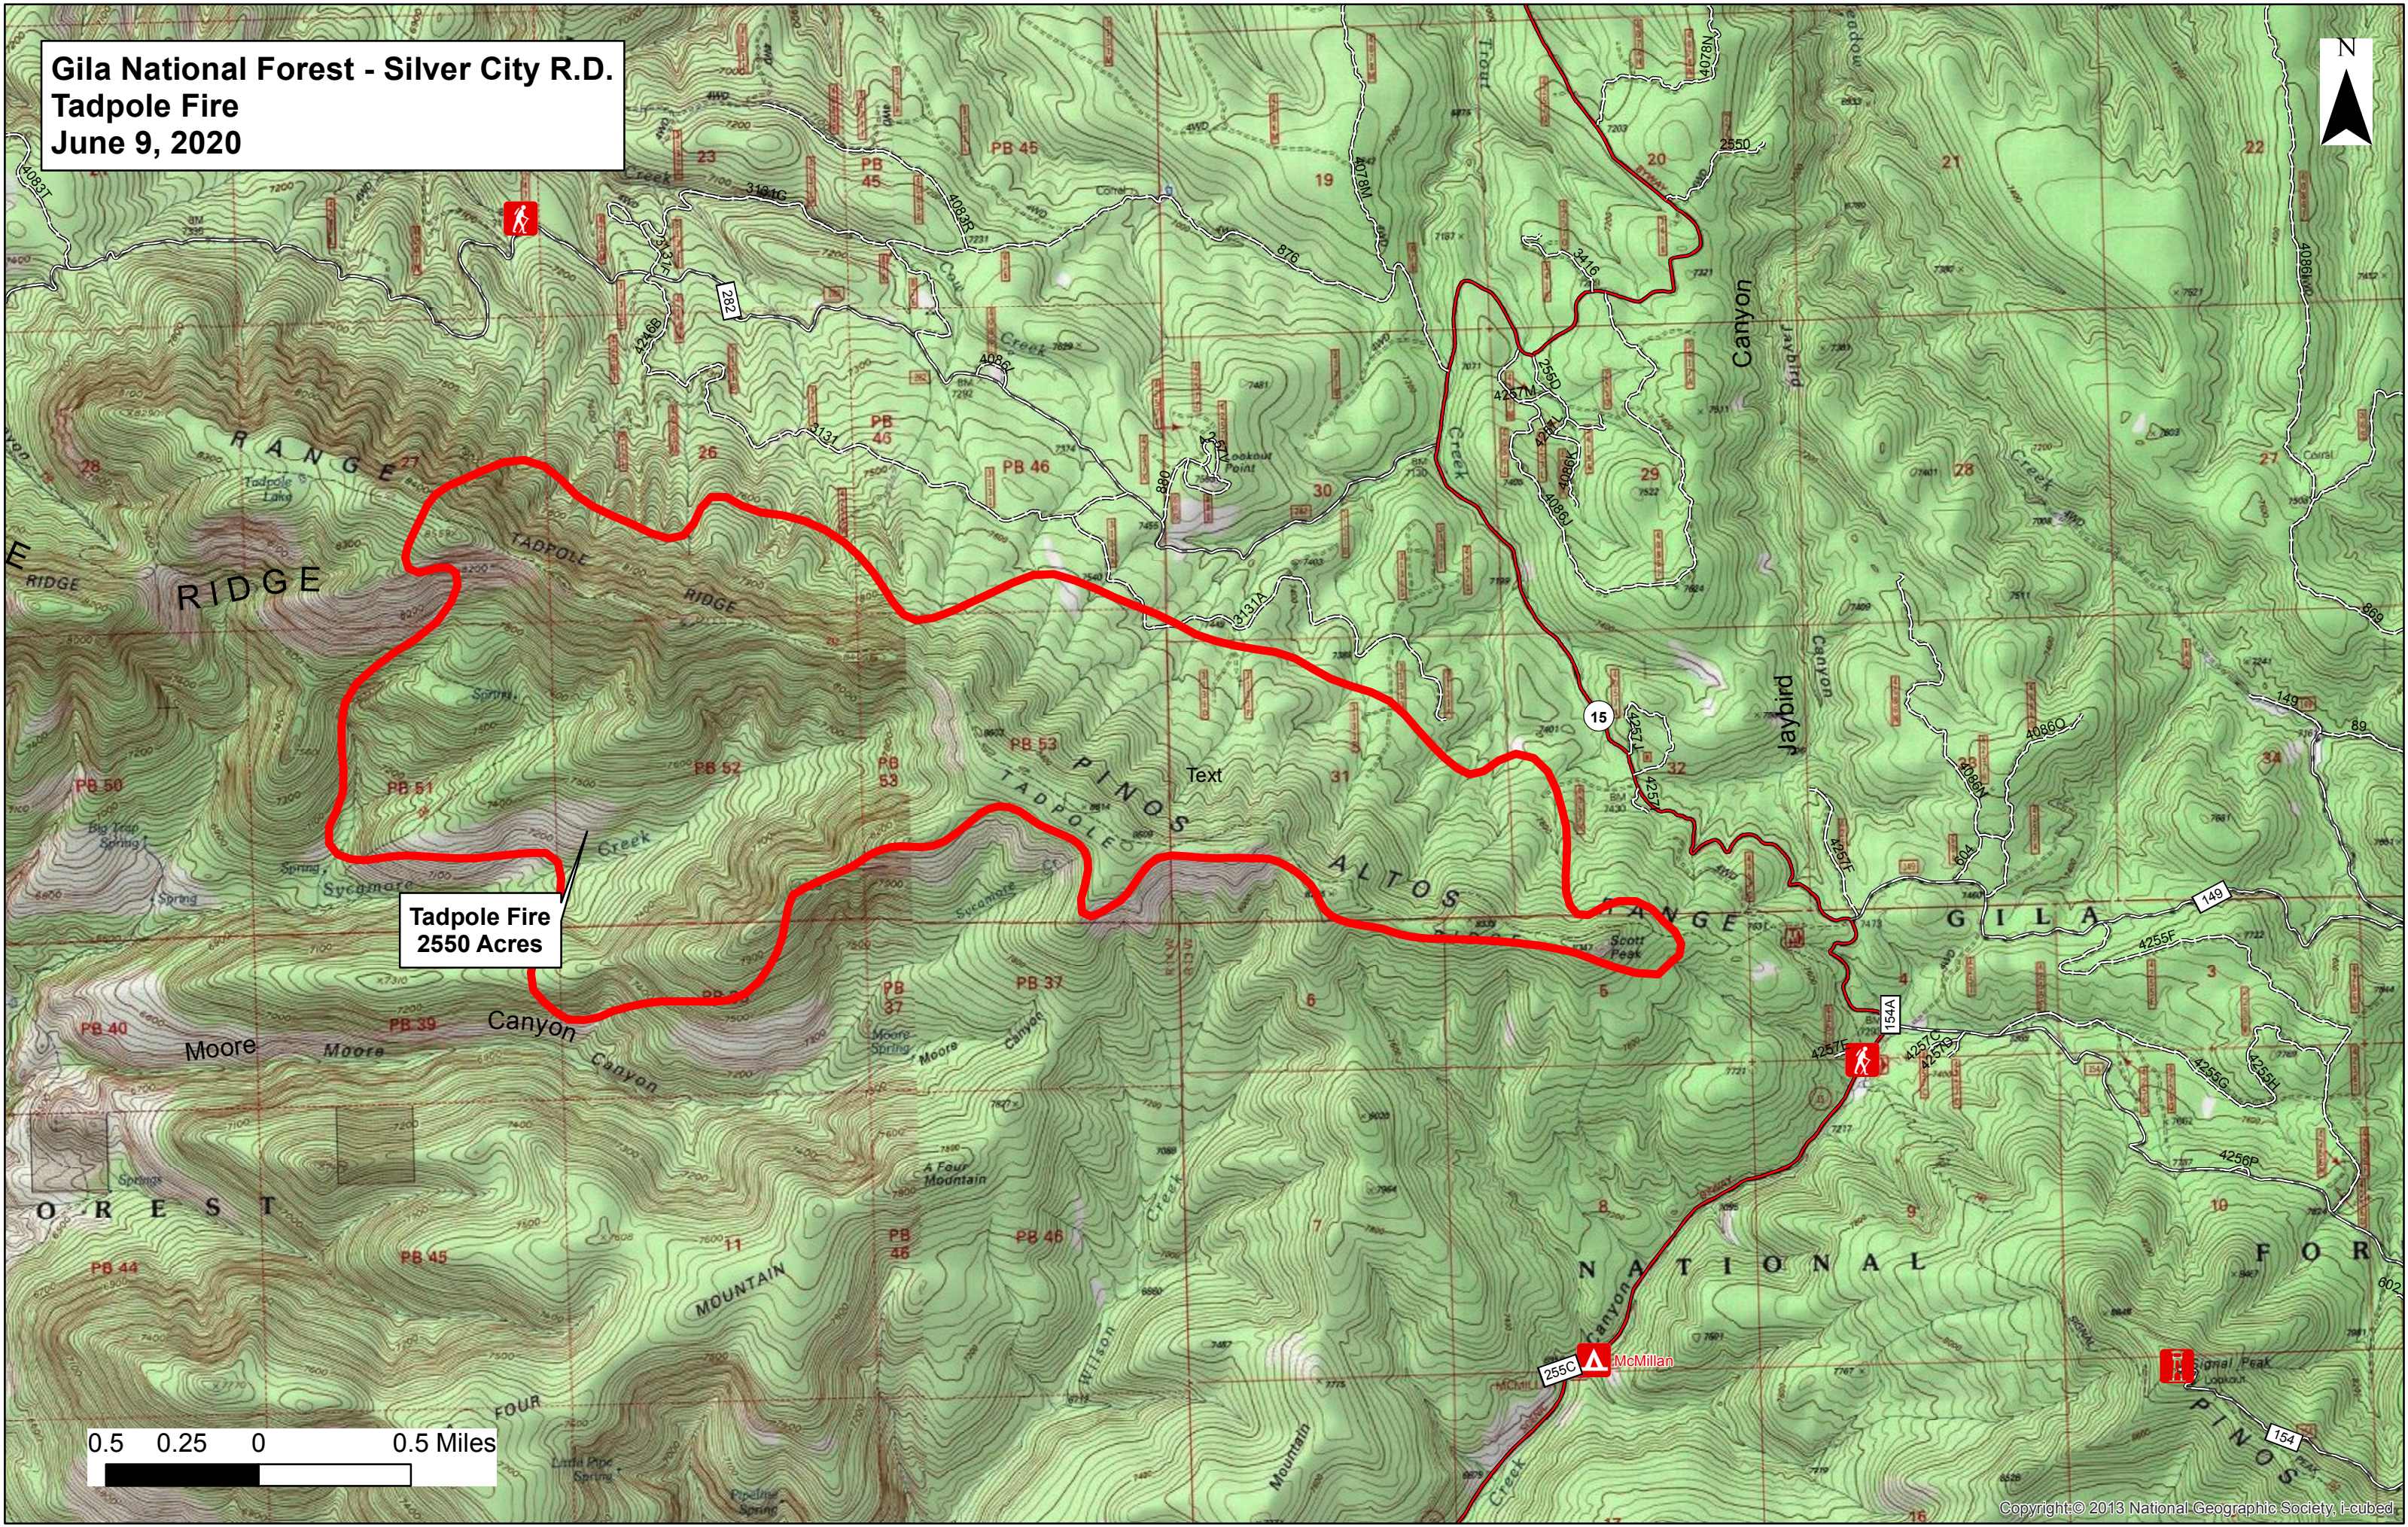

Gila National Forest - Silver City R.D.  
Tadpole Fire  
June 9, 2020

Tadpole Fire  
2550 Acres