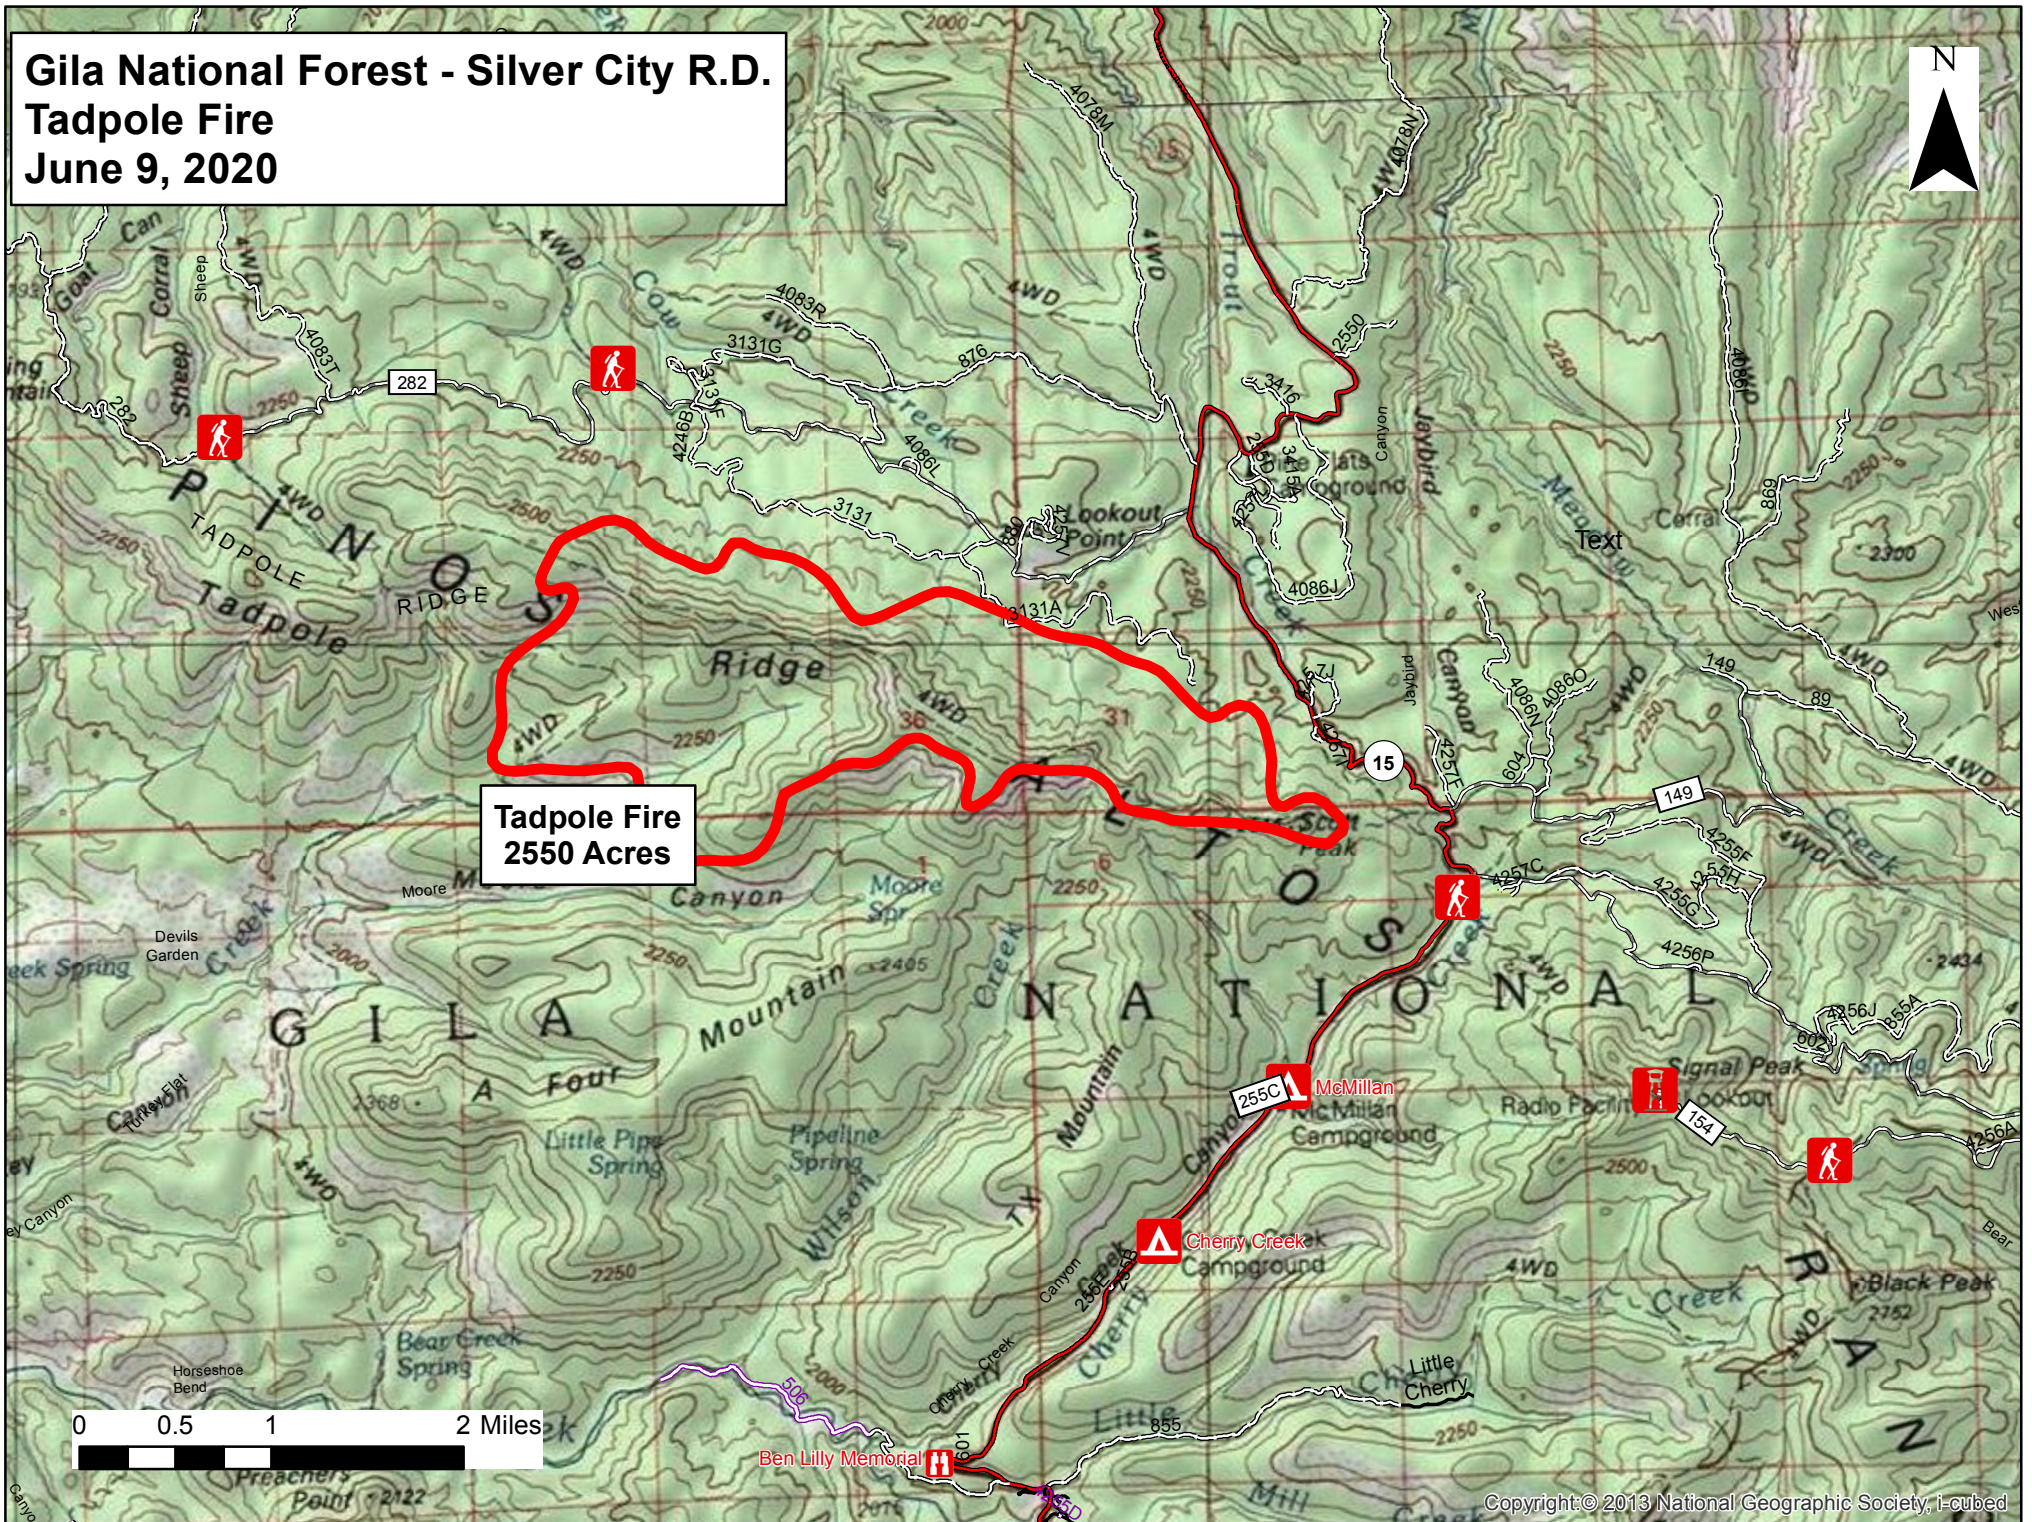

**Gila National Forest - Silver City R.D.**  
**Tadpole Fire**  
**June 9, 2020**

**Tadpole Fire**  
**2550 Acres**

0 0.5 1 2 Miles