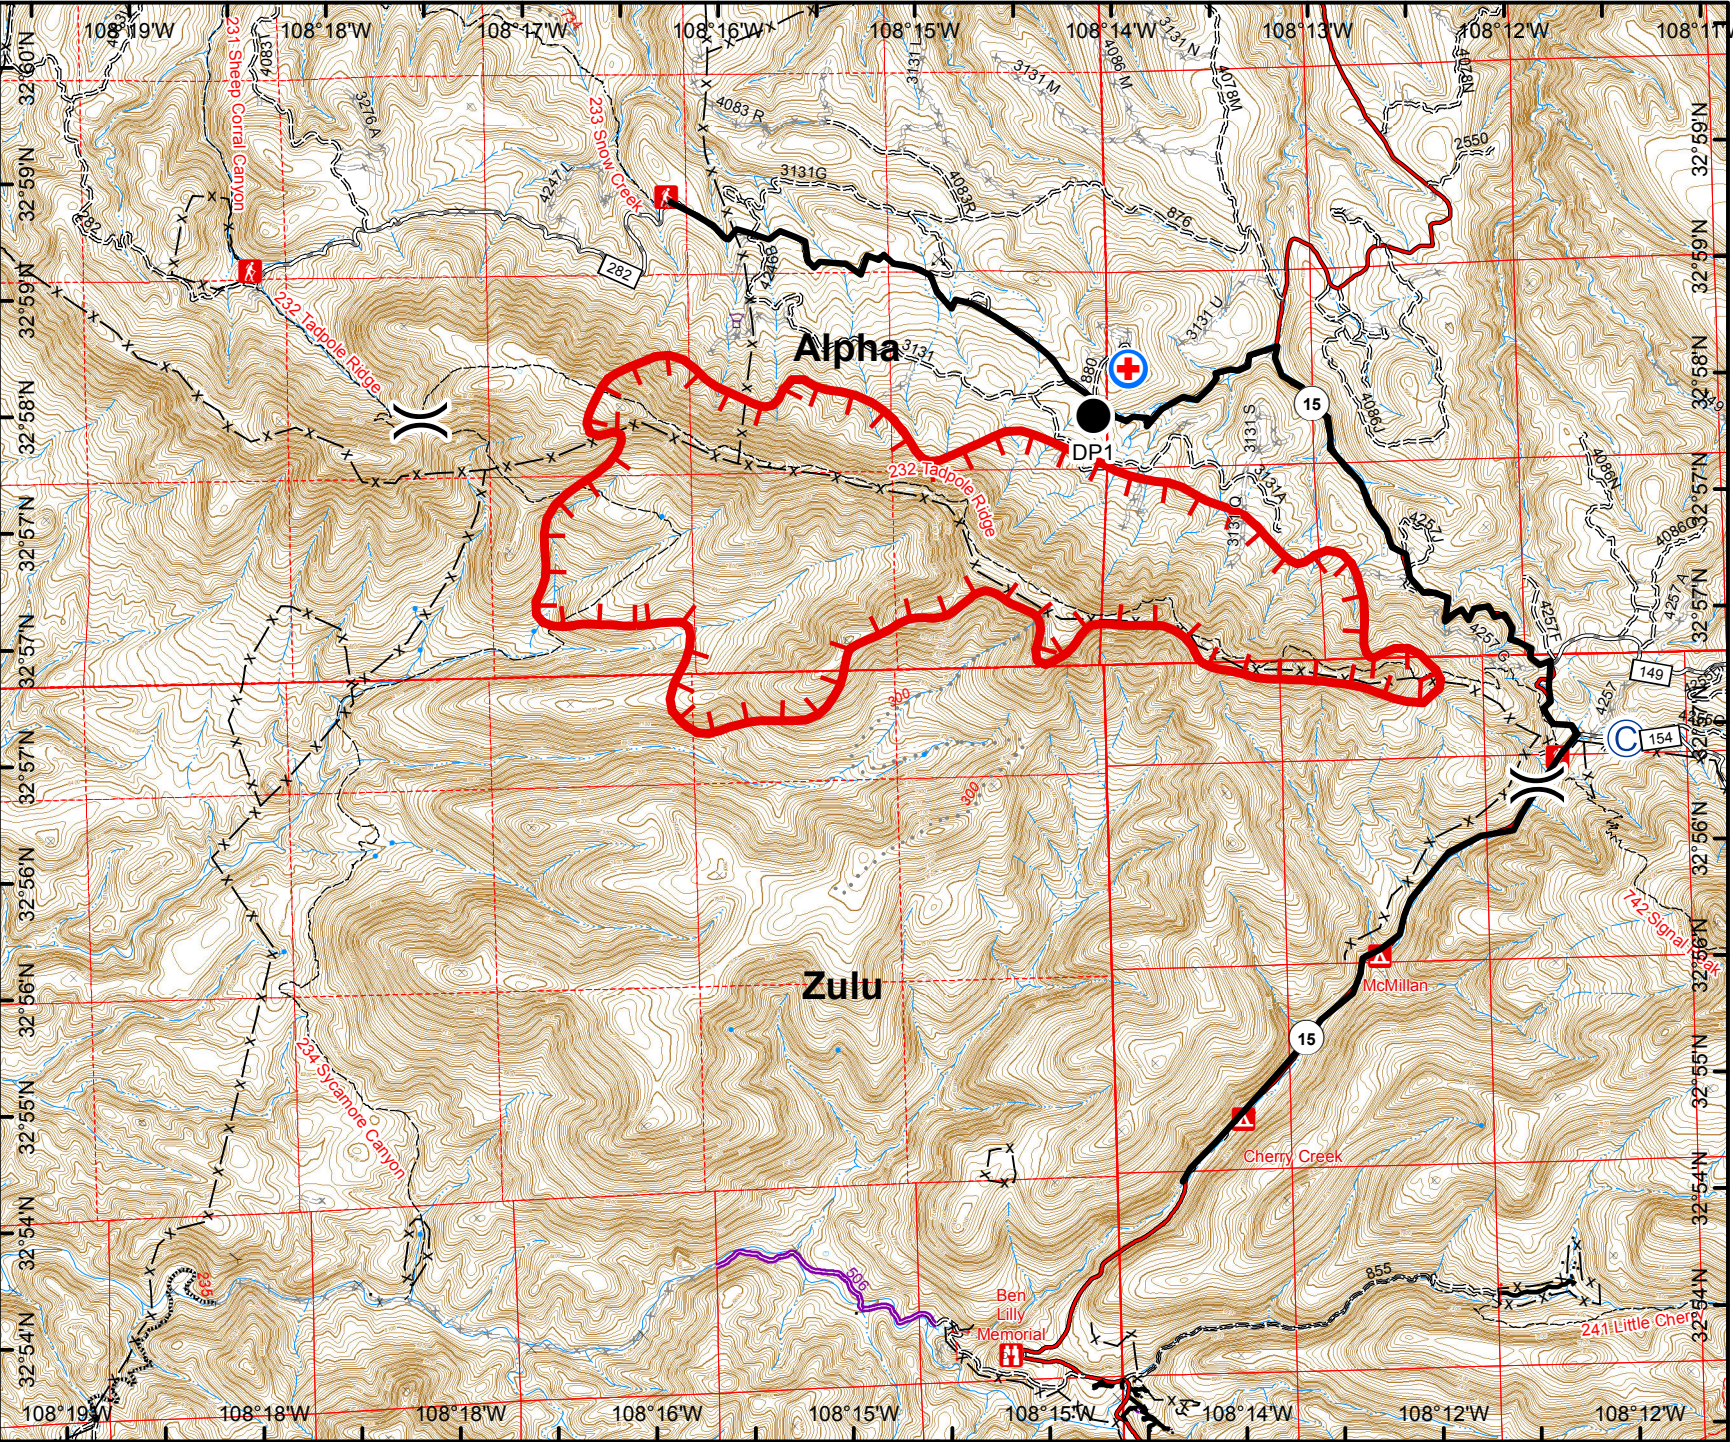

Tadpole Fire

Approximately 2550 acres
06/09/2020 1000 hr

Legend

- Completed Line
- Active Fire Perimeter
- Tricktank or Guzzler
- Fence
- Roads & Trails
- Highway
- Improved Road, Gravel
- Improved Road, Dirt
- Private Road
- Admin-Permit Only Road
- Unimproved Road
- Closed Road
- Continental Divide NST
- Non-Motorized Trail
- Motorized Use Trail
- Abandoned Trail-Natural Decom.

0 0.25 0.5 1 Miles

Lat Long Grid
NAD 1983 Datum
Degrees Decimal Minutes

Prepared by: dlondon
Date: 6/9/2020