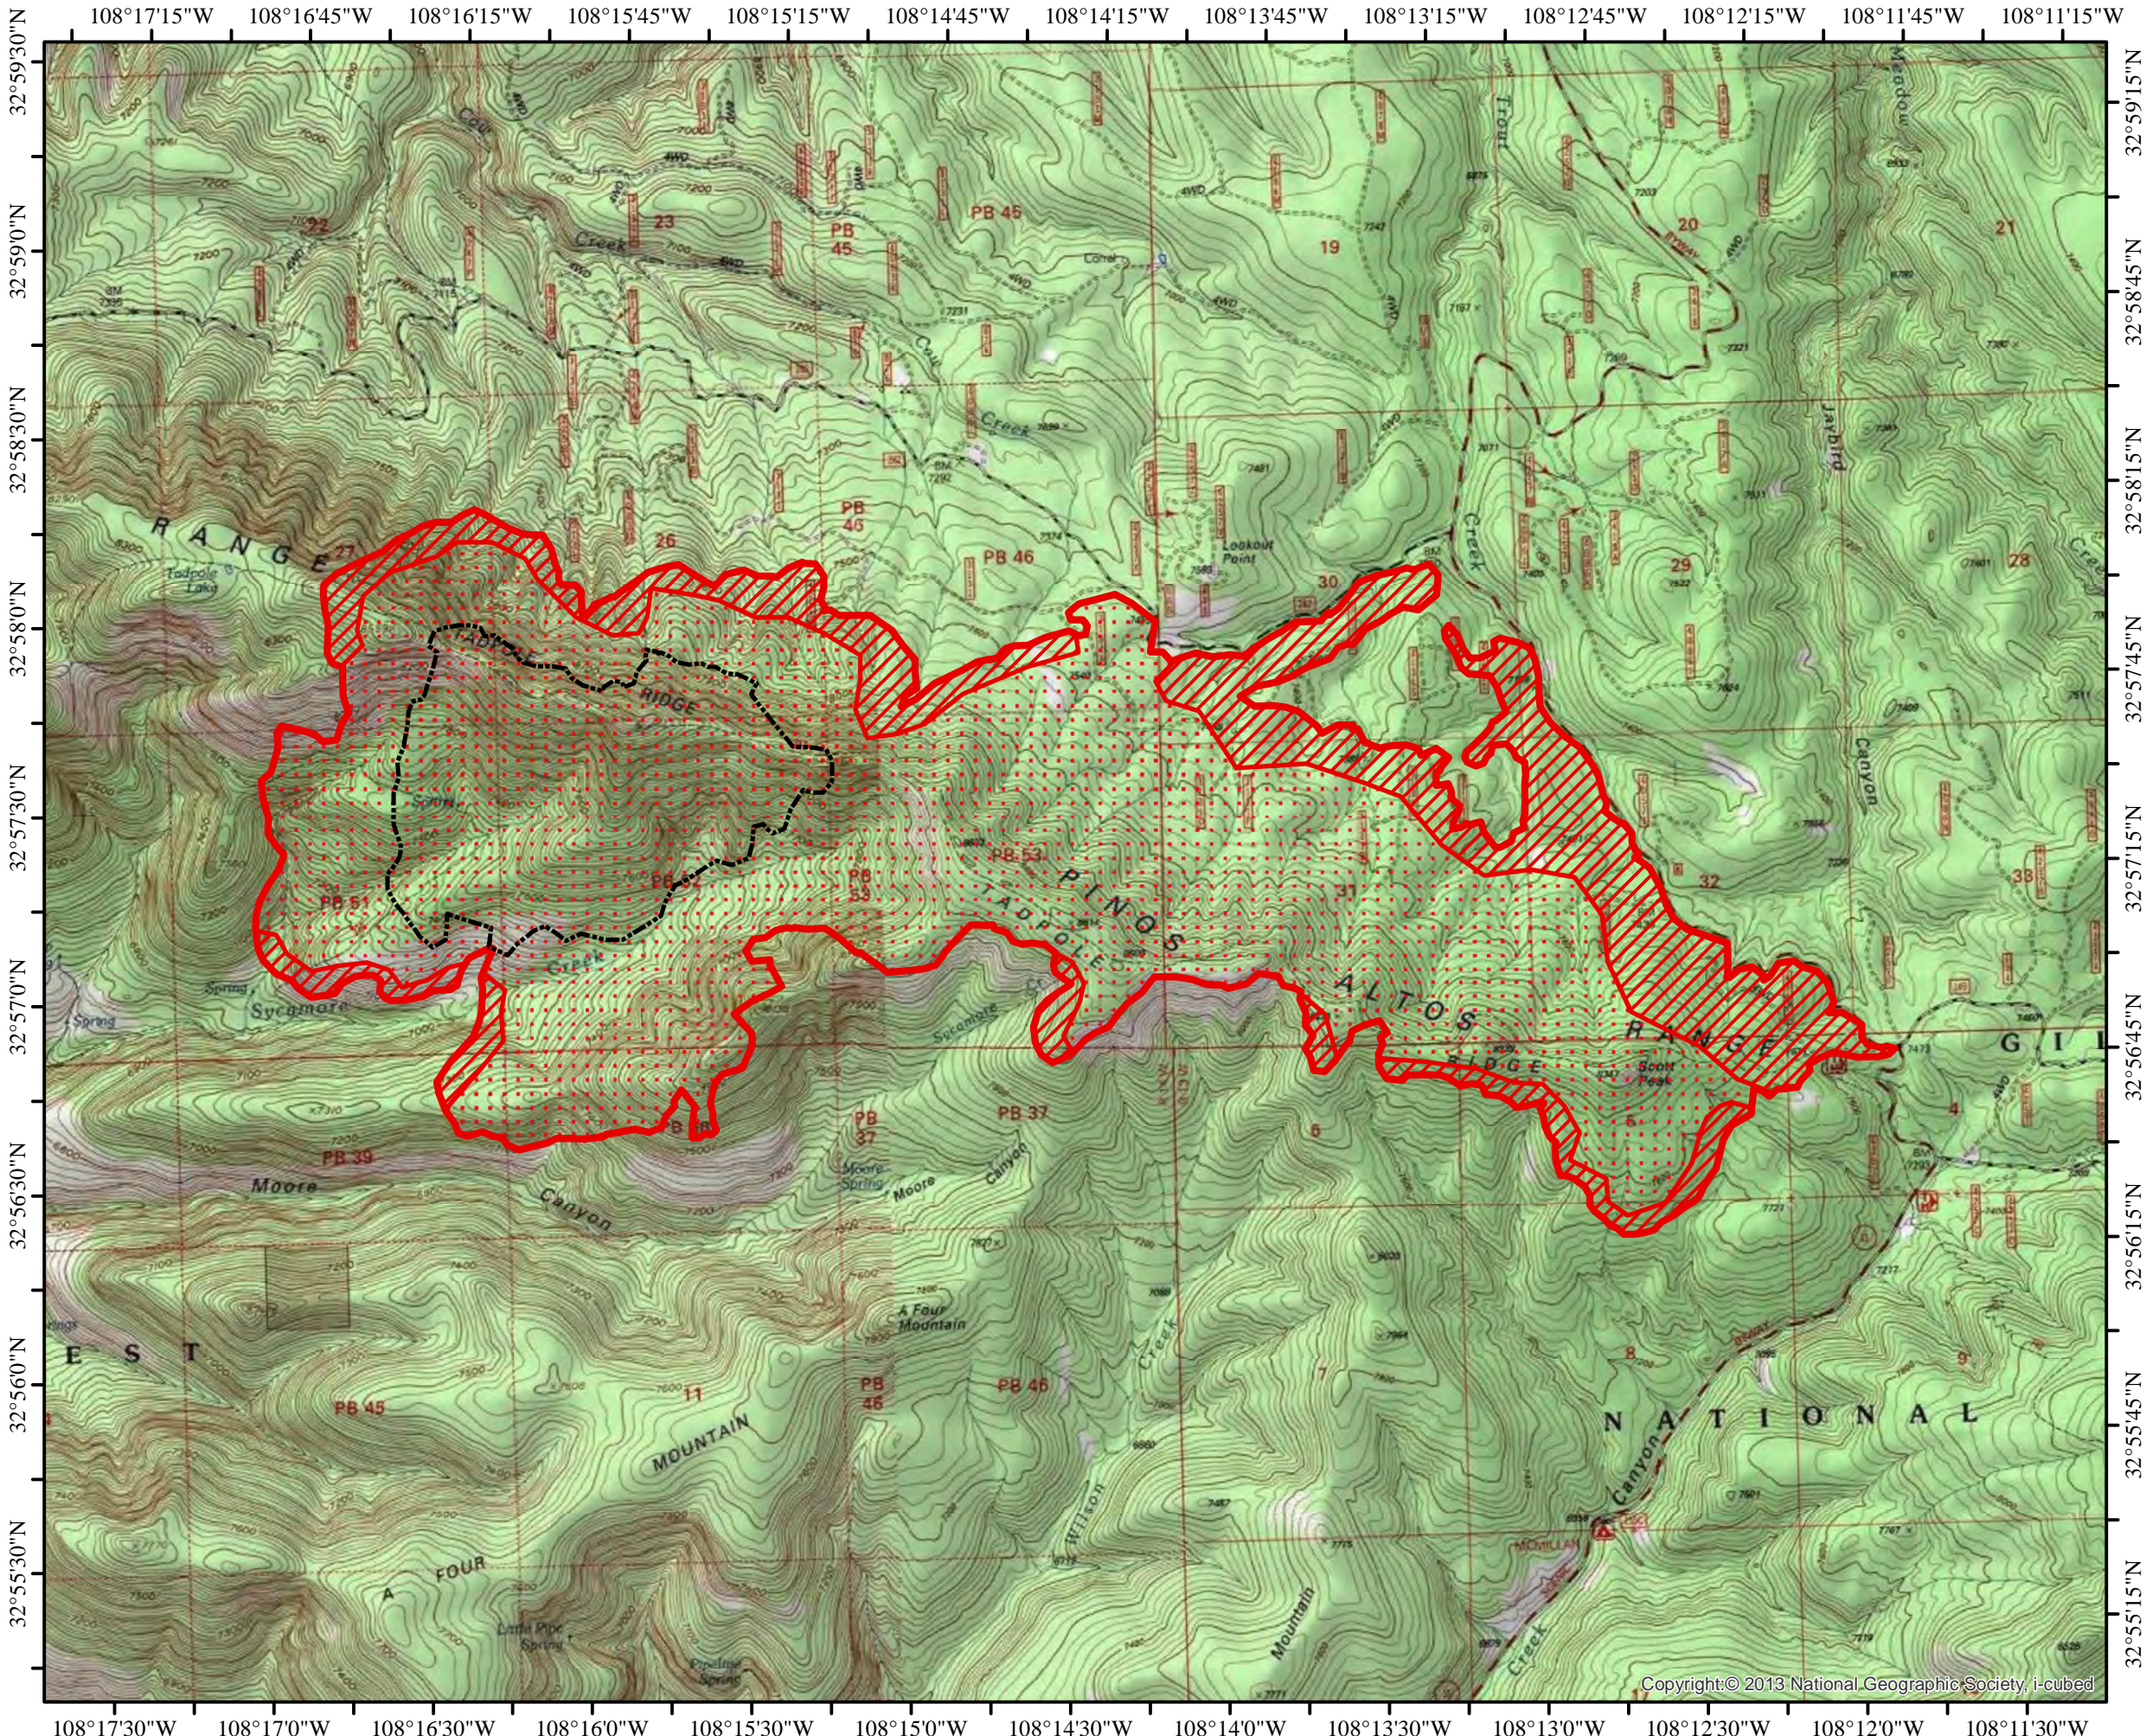

**INFRARED MAP**  
**TADPOLE**  
 NM-GNF-000232  
 Interpreted (IR) Acres: 3,473  
 June 9, 2020 @ 2202 MDT

	Isolated Heat
	Previous Heat Perimeter (6/7/2020)
	Heat Perimeter
	Intense Heat
	Scattered Heat

IRIN: Cheron Ferland  
 Taos, NM  
 Nad 83 UTM Zone 12

Copyright © 2013 National Geographic Society, i-cubed