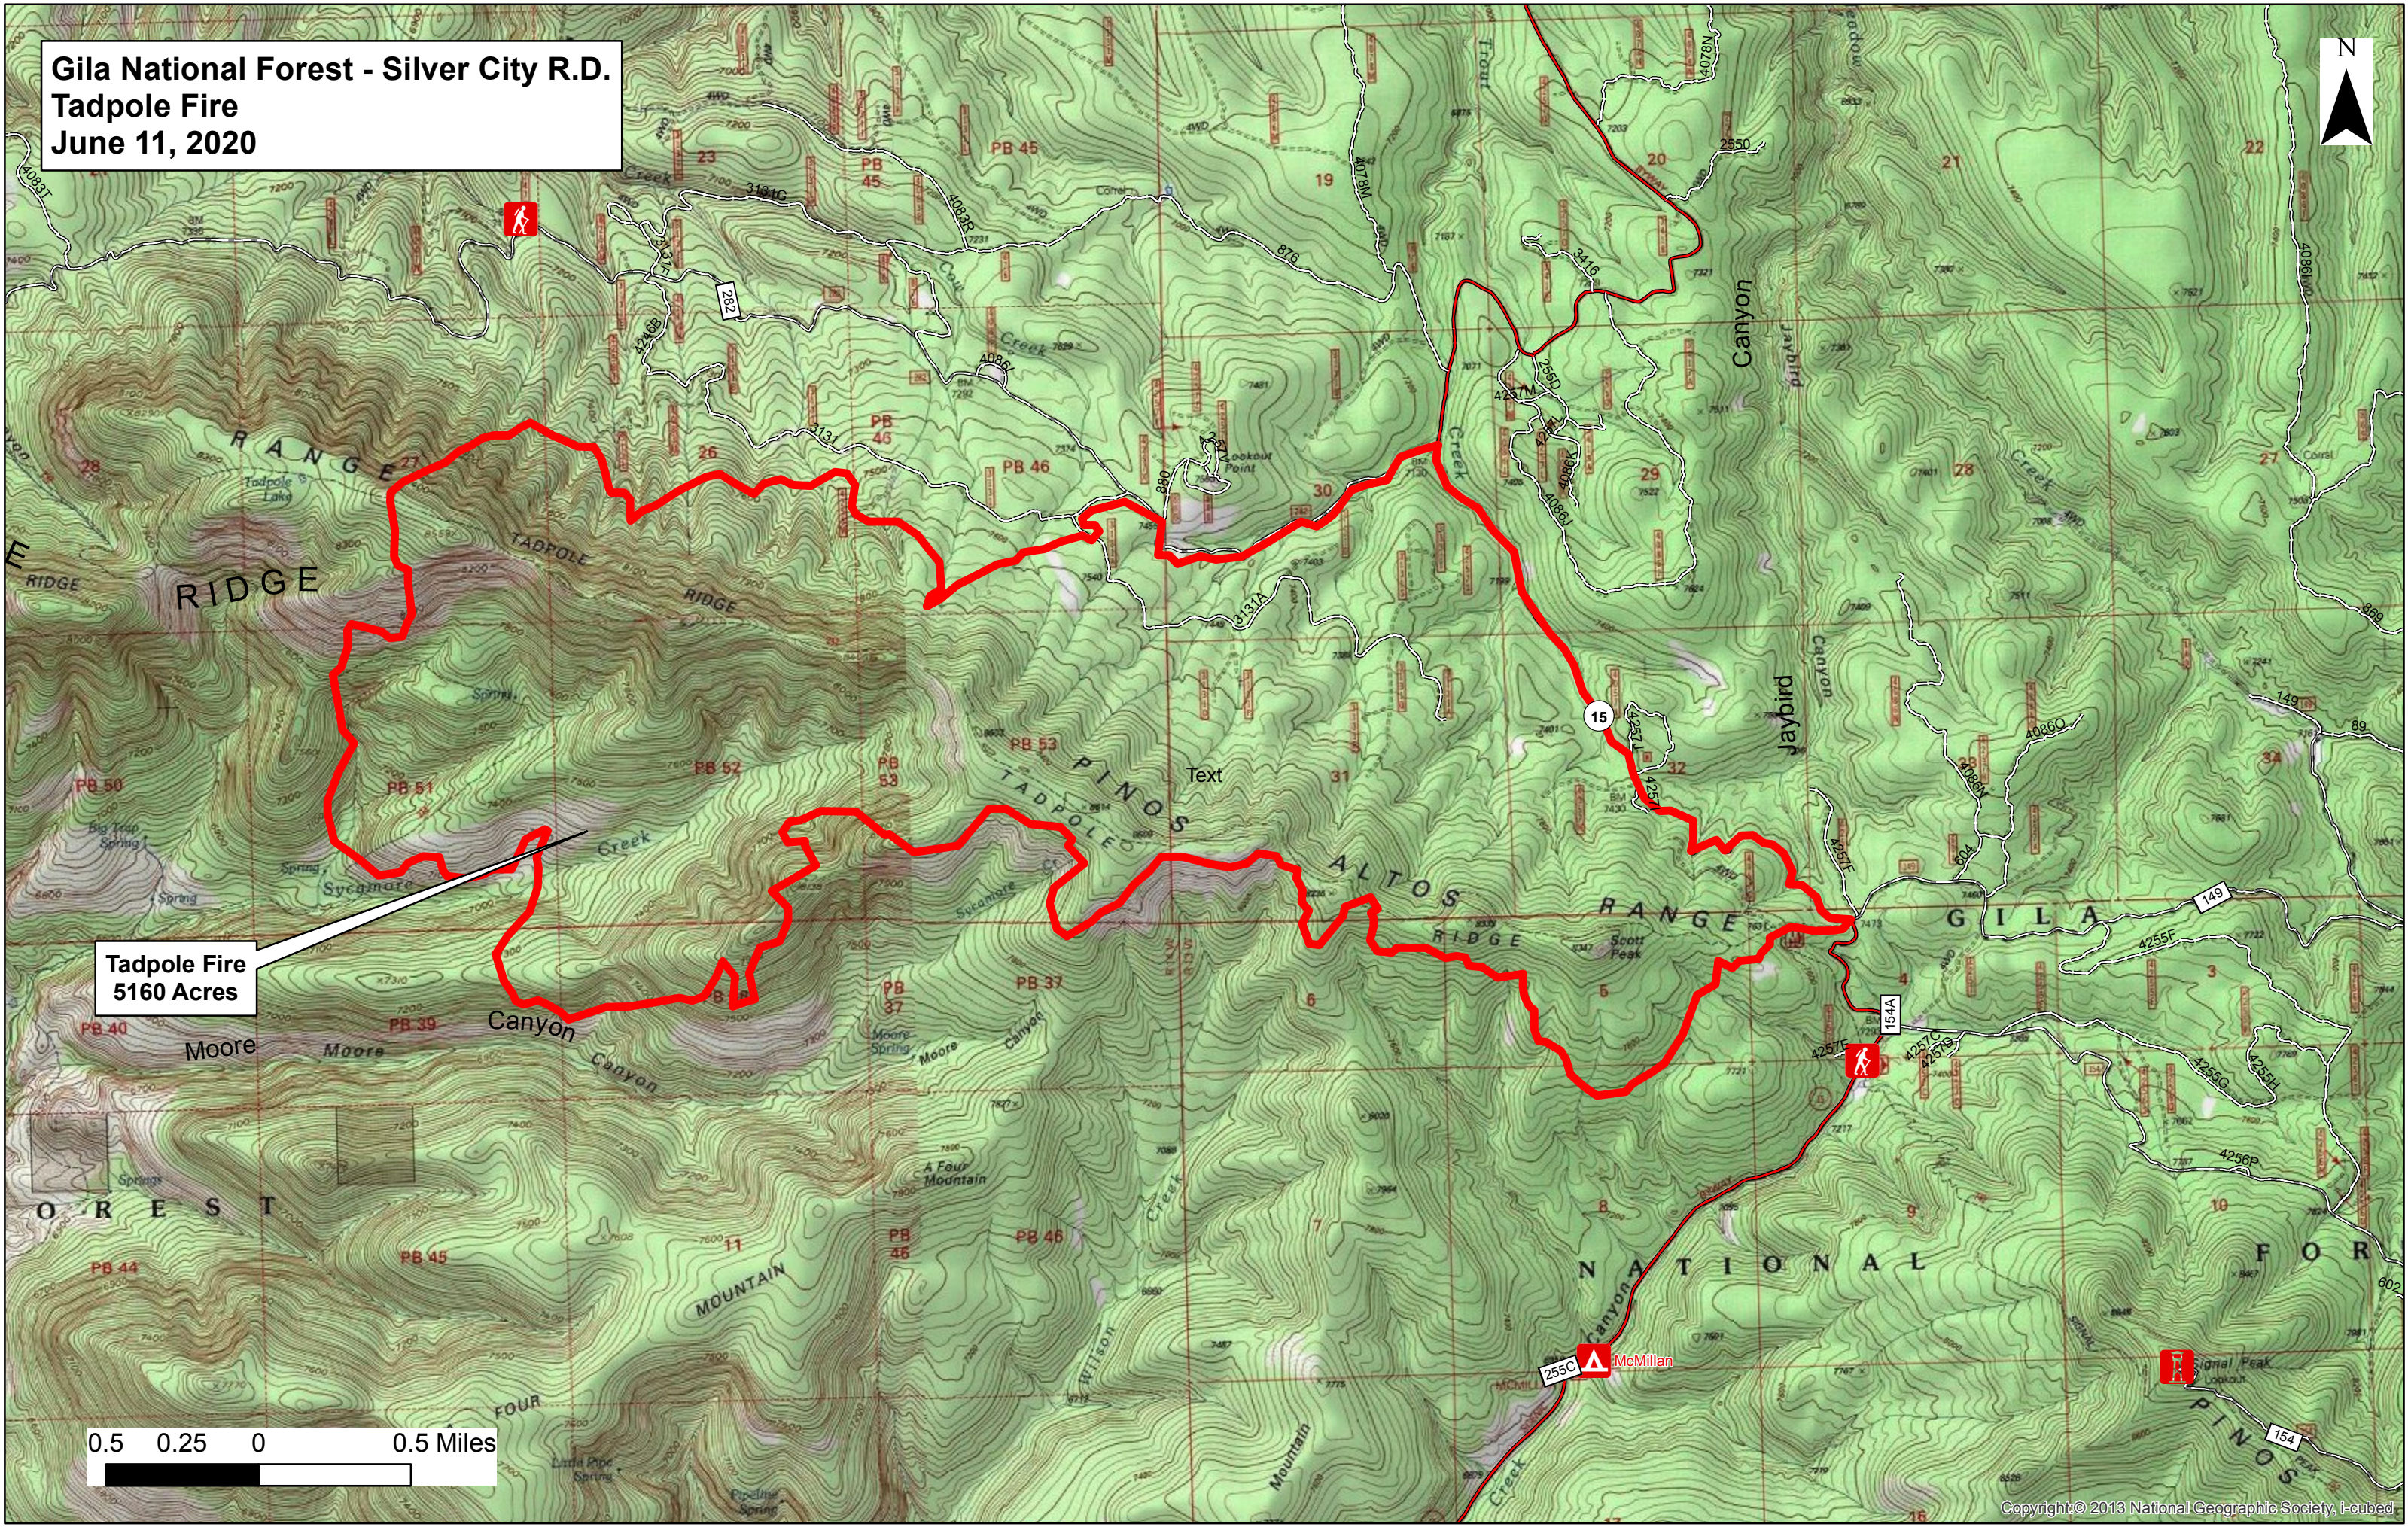

Gila National Forest - Silver City R.D.
Tadpole Fire
June 11, 2020

Tadpole Fire
5160 Acres