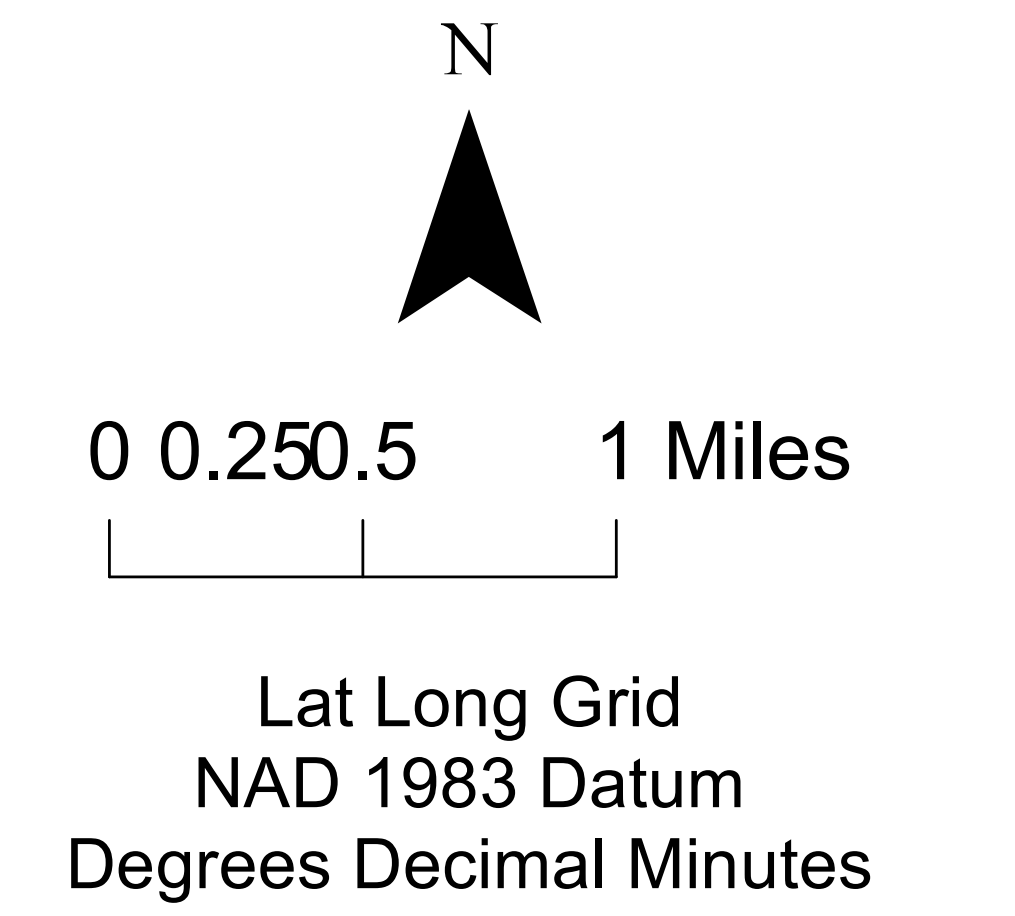

Tadpole Fire

06/19/2020
 Approximately 7810 acres
 06/18/2020 1200 hr

-  Uncontrolled Fire Edge
-  Camp
-  Closure
-  Drop Point
-  Helispot
-  Internet Access
-  Repeater
-  Staging Area
-  Water Source
-  Value at Risk
-  Division Break
-  Temporary Flight Restriction
-  Completed Dozer Line
-  Completed Hand Line
-  Road as Completed Line
-  Planned Fire Line
-  Unknown
-  IR Isolated Heat Source
-  IR Heat Perimeter
-  IR Intense Heat
-  IR Scattered Heat