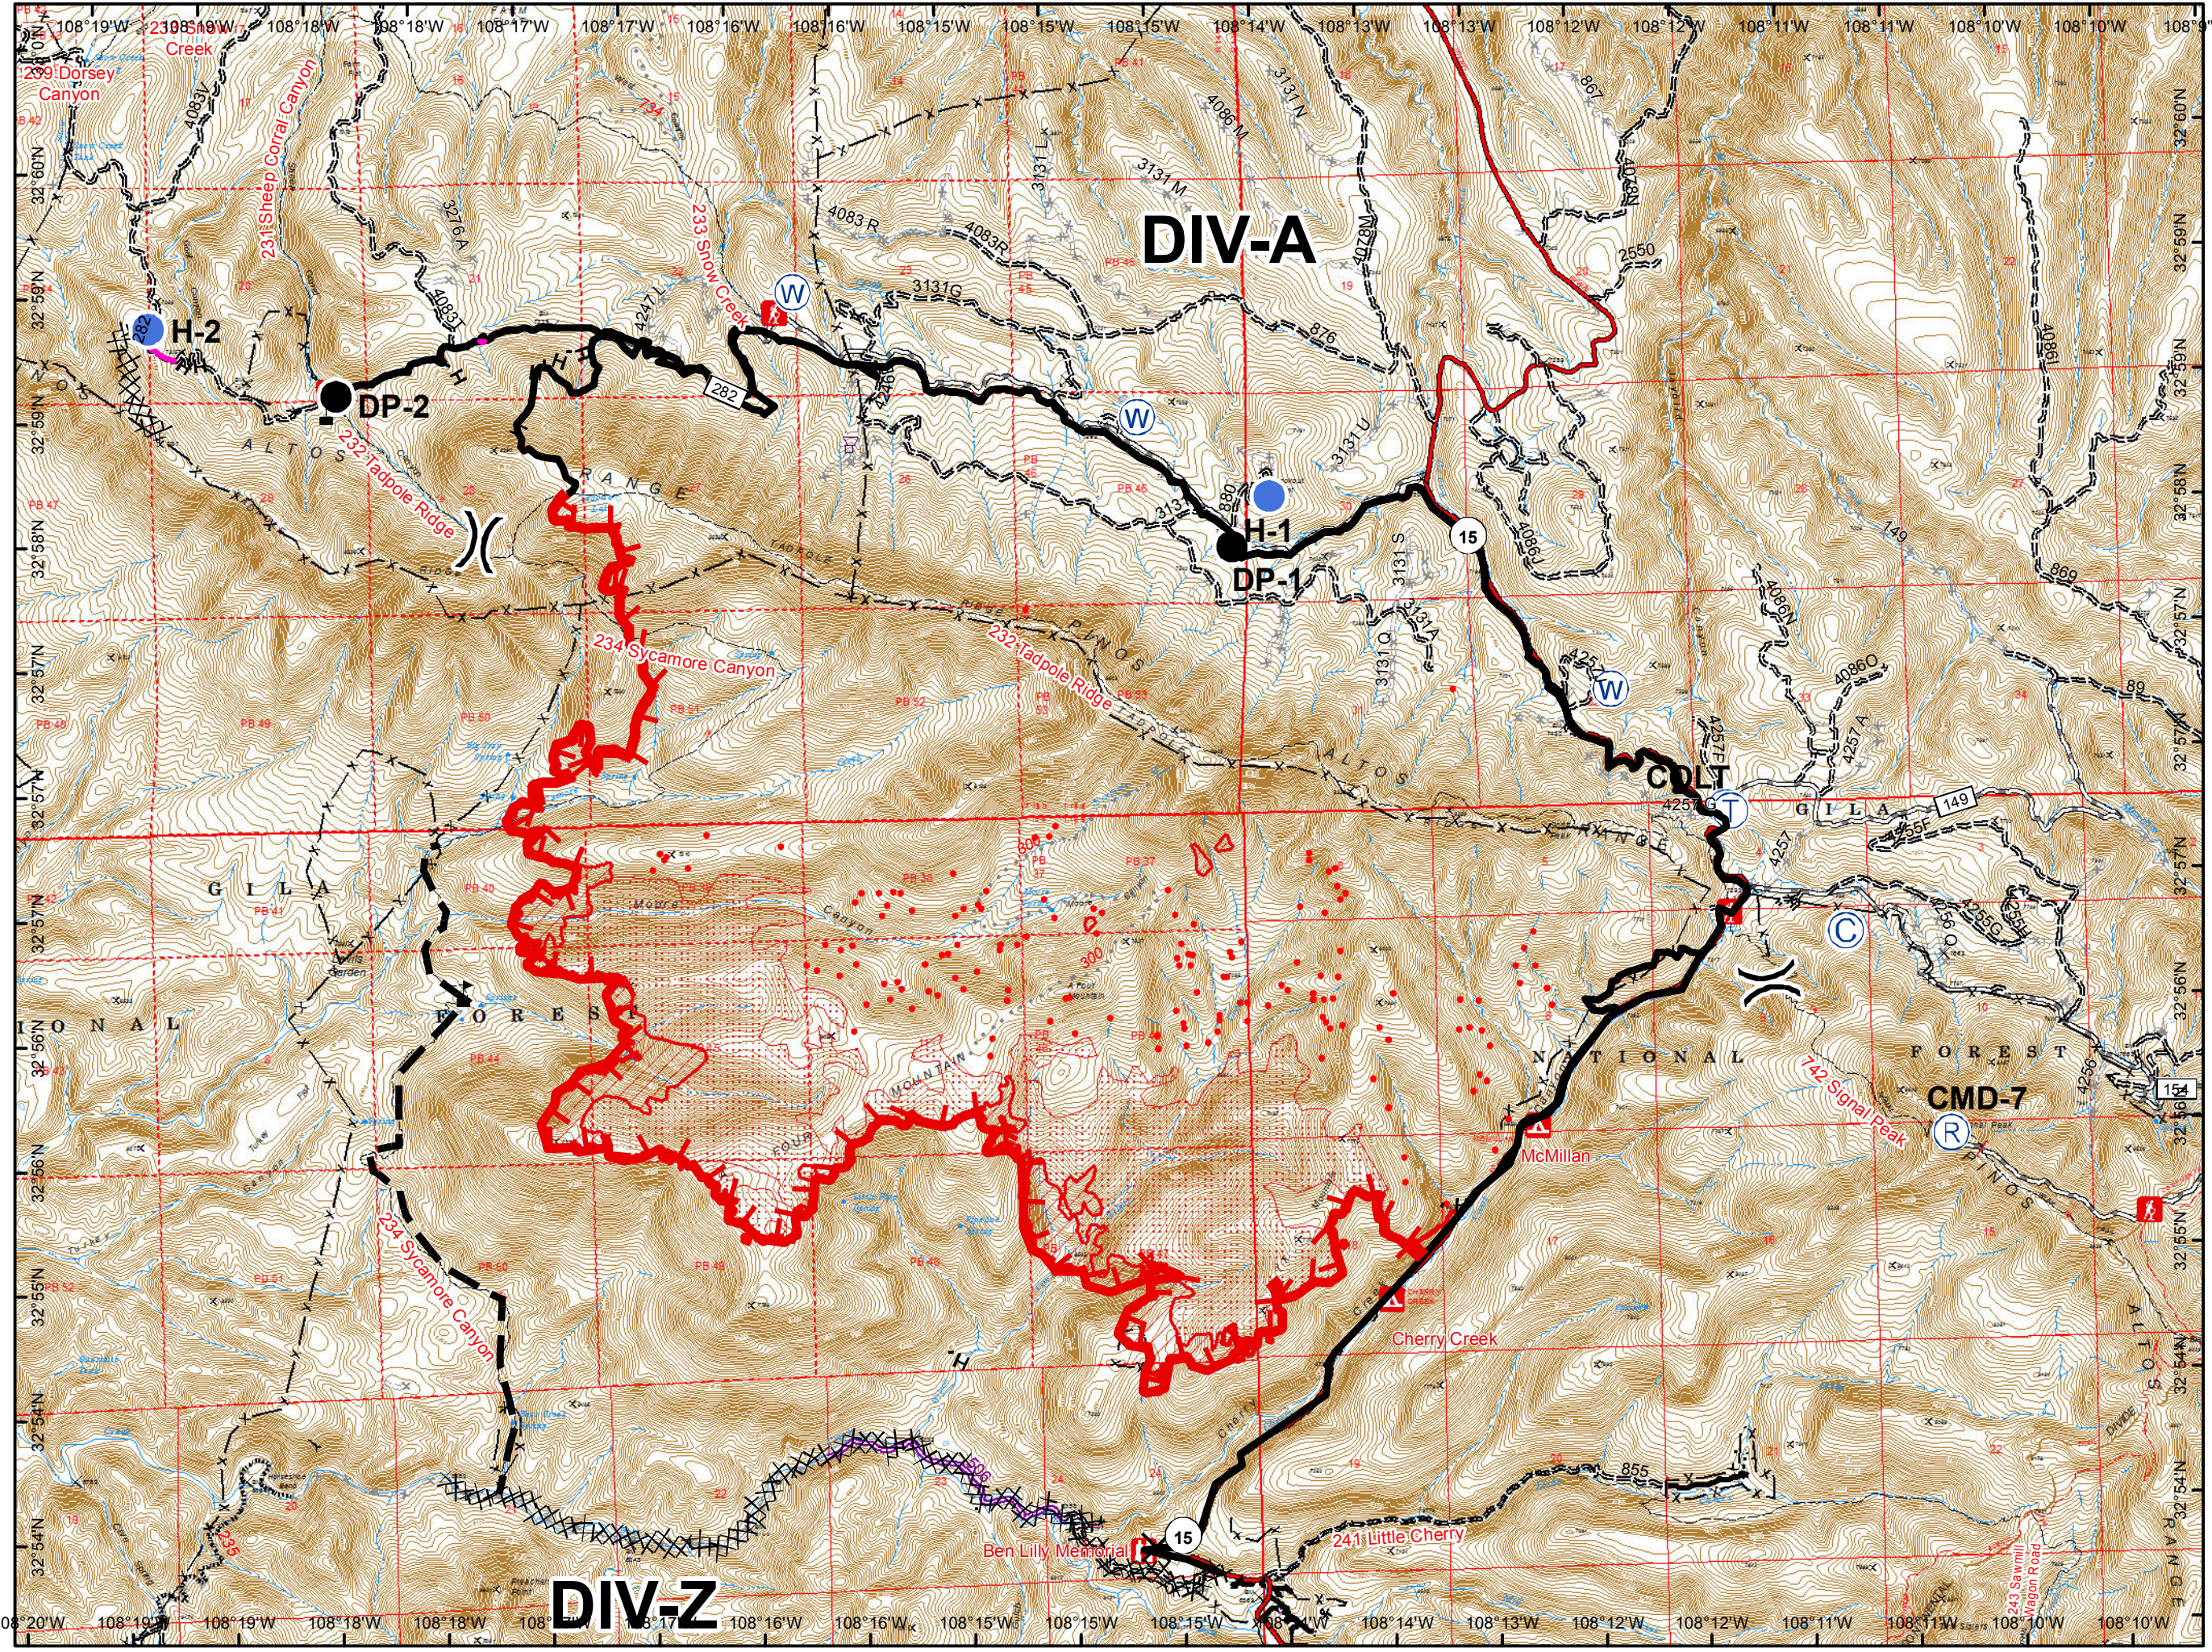

Tadpole Fire

06/24/2020
Approximately 10686 acres
06/23/2020 2118 hr

- IR Isolated Heat Source
- Contained Line
- Uncontrolled Fire Edge
- IR Heat Perimeter
- IR Intense Heat
- IR Scattered Heat
- Camp
- Closure
- Drop Point
- Helispot
- COLT
- Repeater
- Staging Area
- Water Source
- Value at Risk
- Division Break

- Completed Dozer Line
- H - H Completed Hand Line
- Road as Completed Line
- Planned Fire Line
- Unknown

Lat Long Grid
NAD 1983 Datum
Degrees Decimal Minutes

Prepared by: khawkos
Date: 6/24/2020
Time: 9:18:29 AM

DIV-A

DIV-Z

CMD-7

H-1
DP-1

H-2
DP-2