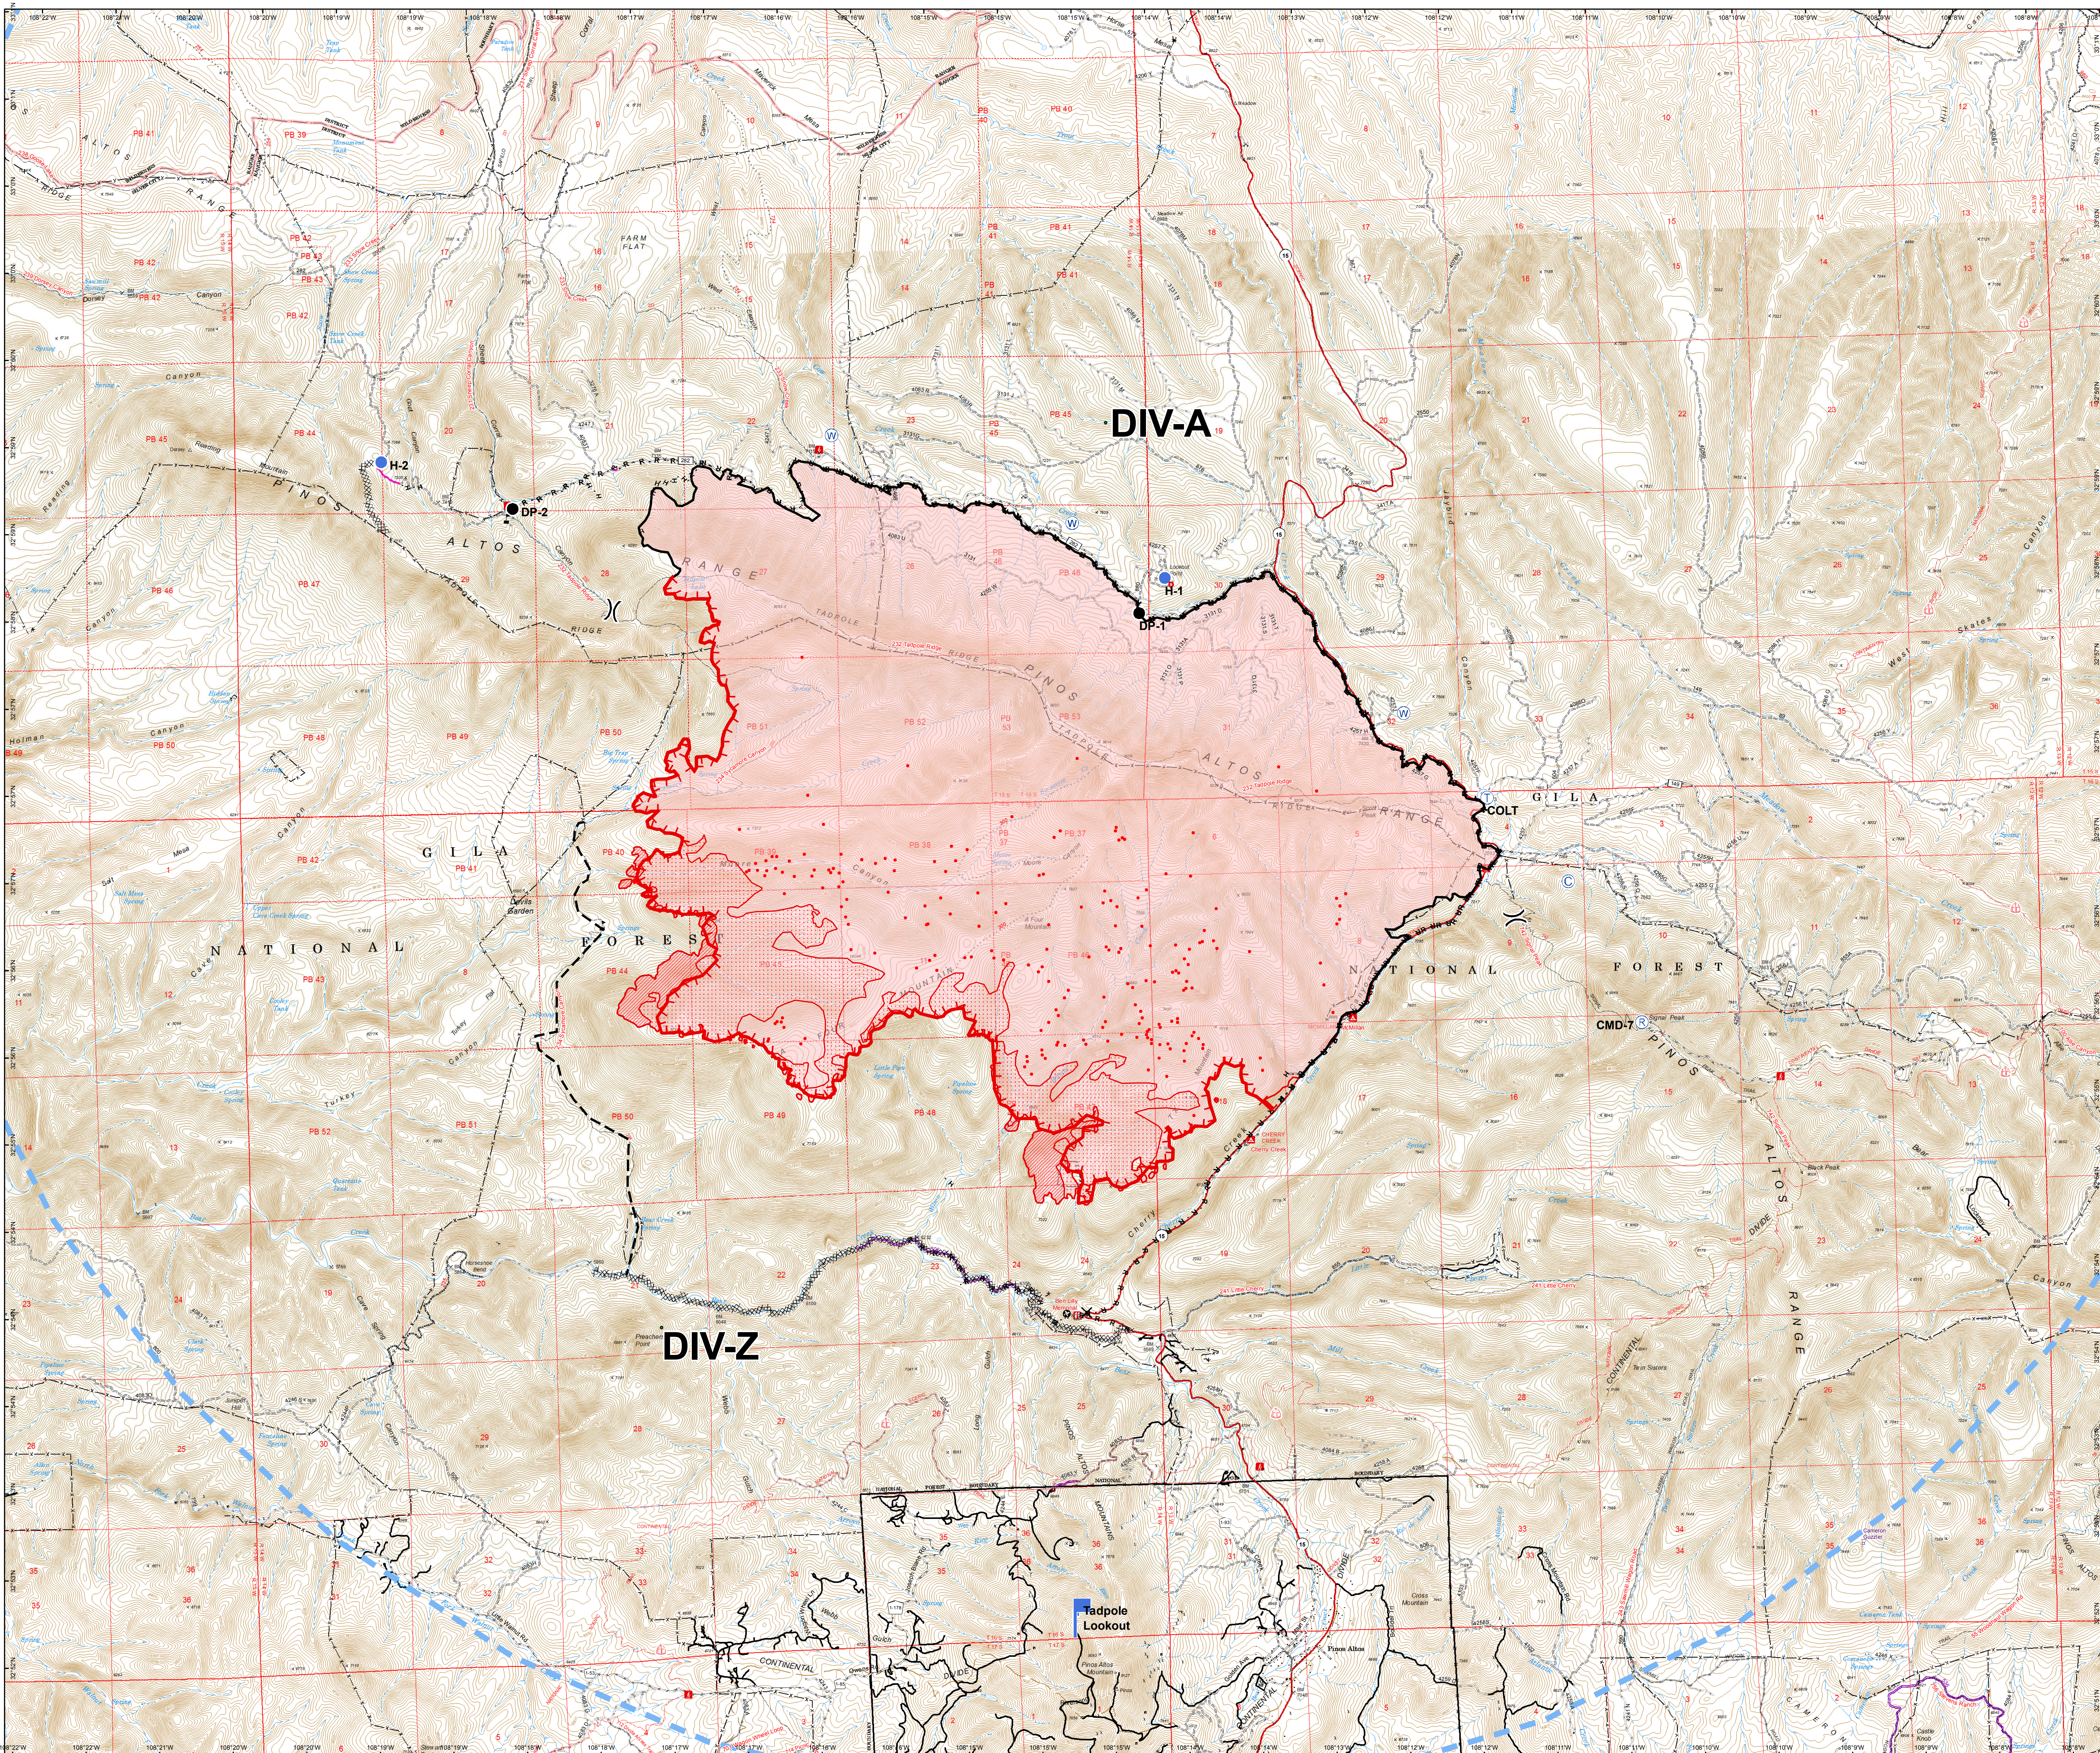

Tadpole Fire
 06/25/2020
 Approximately 10889 acres
 06/24/2020 2114 hr

-  Lookout
-  Contained Line 20200623
-  Uncontrolled Fire Edge
-  IR Isolated Heat
-  IR Heat Perimeter
-  IR Intense Heat
-  IR Scattered Heat
-  Camp
-  Closure
-  Drop Point
-  Helispot
-  COLT
-  Lookout
-  Repeater
-  Staging Area
-  Water Source
-  Value at Risk
-  Division Break
-  Completed Dozer Line
-  Completed Hand Line
-  Road as Completed Line
-  Planned Fire Line
-  Temporary Flight Restriction
-  Other
-  Unknown
-  Wildfire Daily Fire Perimeter

Date: 6/25/2020
 Prepared by: khawkos