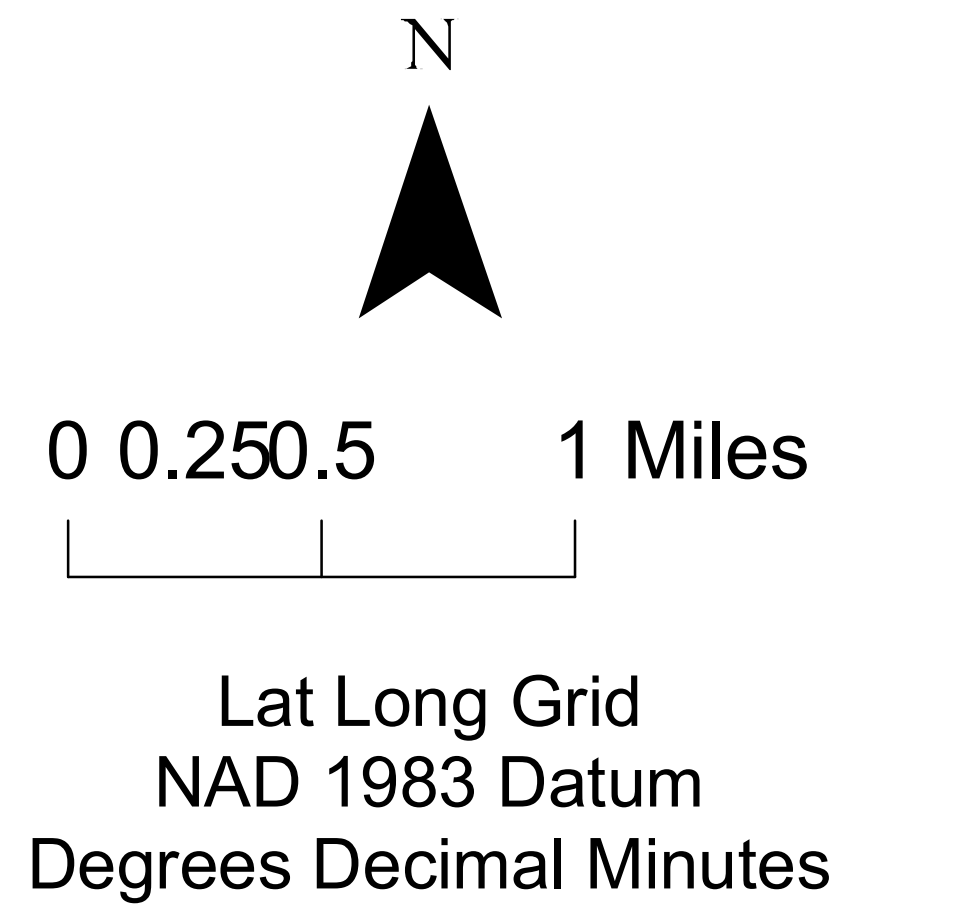

Tadpole Fire
 06/25/2020
 Approximately 10889 acres
 06/24/2020 2114 hr

-  Lookout
-  Contained Line 20200623
-  Uncontrolled Fire Edge
-  IR Isolated Heat
-  IR Heat Perimeter
-  IR Intense Heat
-  IR Scattered Heat
-  Camp
-  Closure
-  Drop Point
-  Helispot
-  COLT
-  Lookout
-  Repeater
-  Staging Area
-  Water Source
-  Value at Risk
-  Division Break
-  Completed Dozer Line
-  Completed Hand Line
-  Road as Completed Line
-  Planned Fire Line
-  Temporary Flight Restriction
-  Other
-  Unknown
-  Wildfire Daily Fire Perimeter