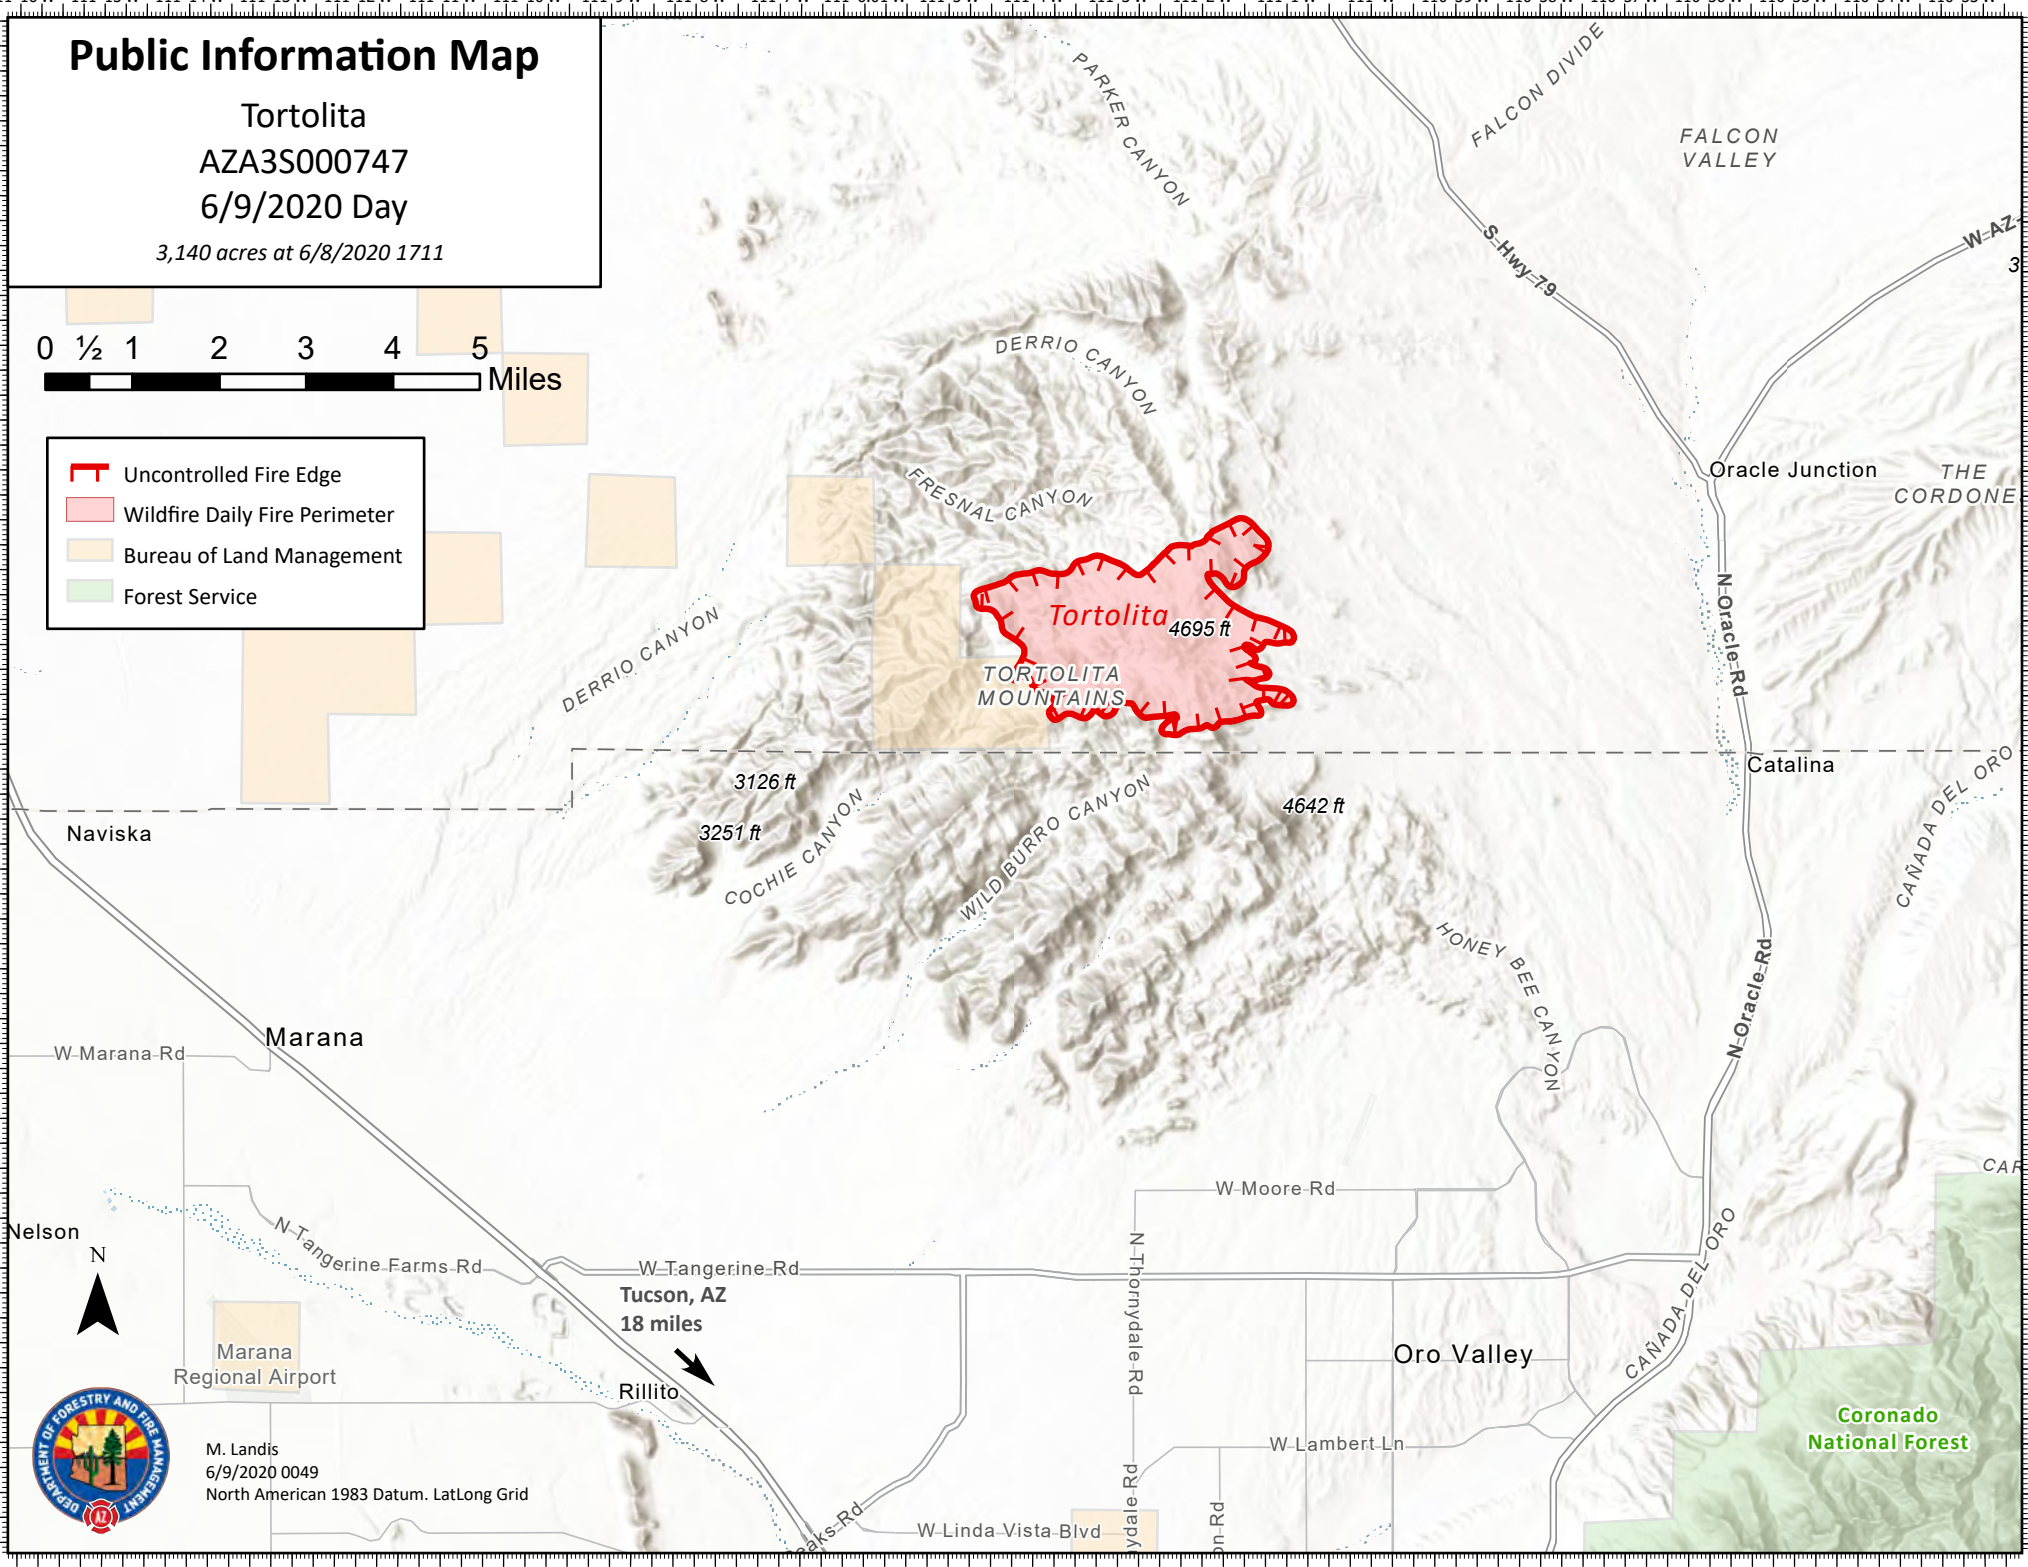

Public Information Map

Tortolita
AZA3S000747
6/9/2020 Day

3,140 acres at 6/8/2020 1711

- Uncontrolled Fire Edge
- Wildfire Daily Fire Perimeter
- Bureau of Land Management
- Forest Service

M. Landis
6/9/2020 0049
North American 1983 Datum. LatLong Grid

Marana
Regional Airport

Tucson, AZ
18 miles
Rillito

Coronado
National Forest