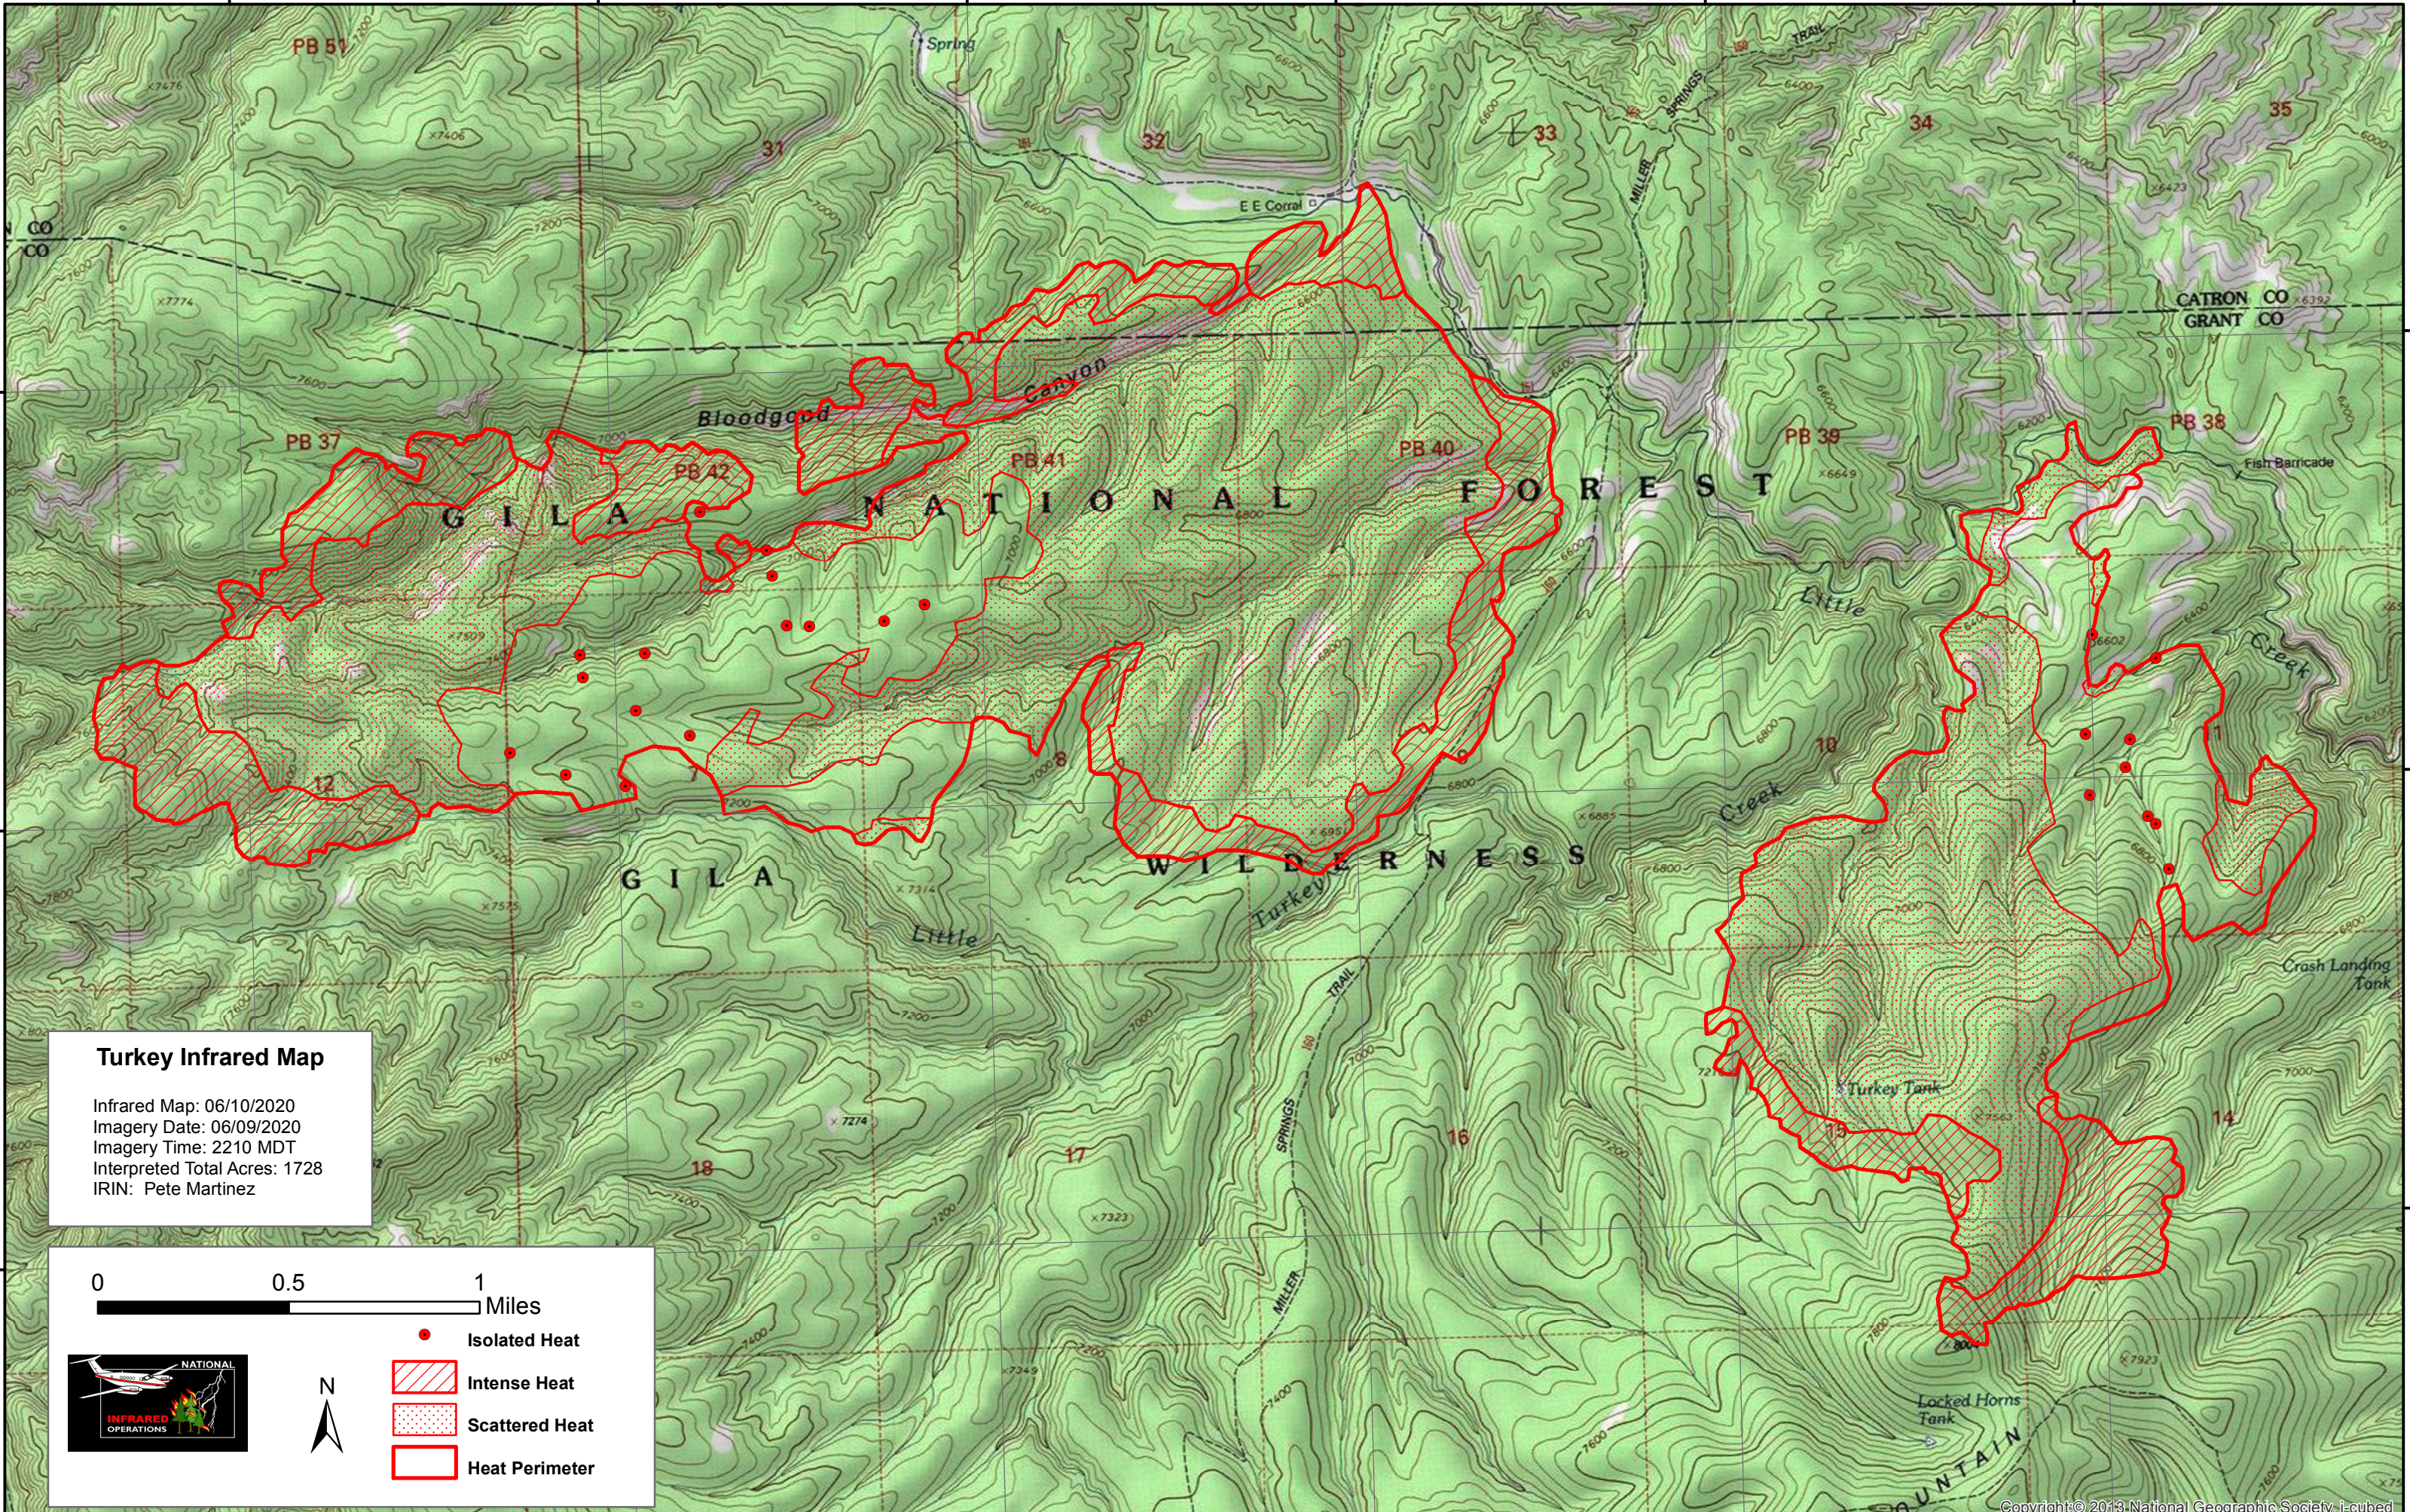

108°21'0"W

108°20'0"W

108°19'0"W

108°18'0"W

108°17'0"W

108°16'0"W

33°12'0"N

33°12'0"N

33°11'0"N

33°11'0"N

33°10'0"N

33°10'0"N

108°21'0"W

108°20'0"W

108°19'0"W

108°18'0"W

108°17'0"W

108°16'0"W

Turkey Infrared Map

Infrared Map: 06/10/2020
 Imagery Date: 06/09/2020
 Imagery Time: 2210 MDT
 Interpreted Total Acres: 1728
 IRIN: Pete Martinez

- Isolated Heat
- Intense Heat
- Scattered Heat
- Heat Perimeter