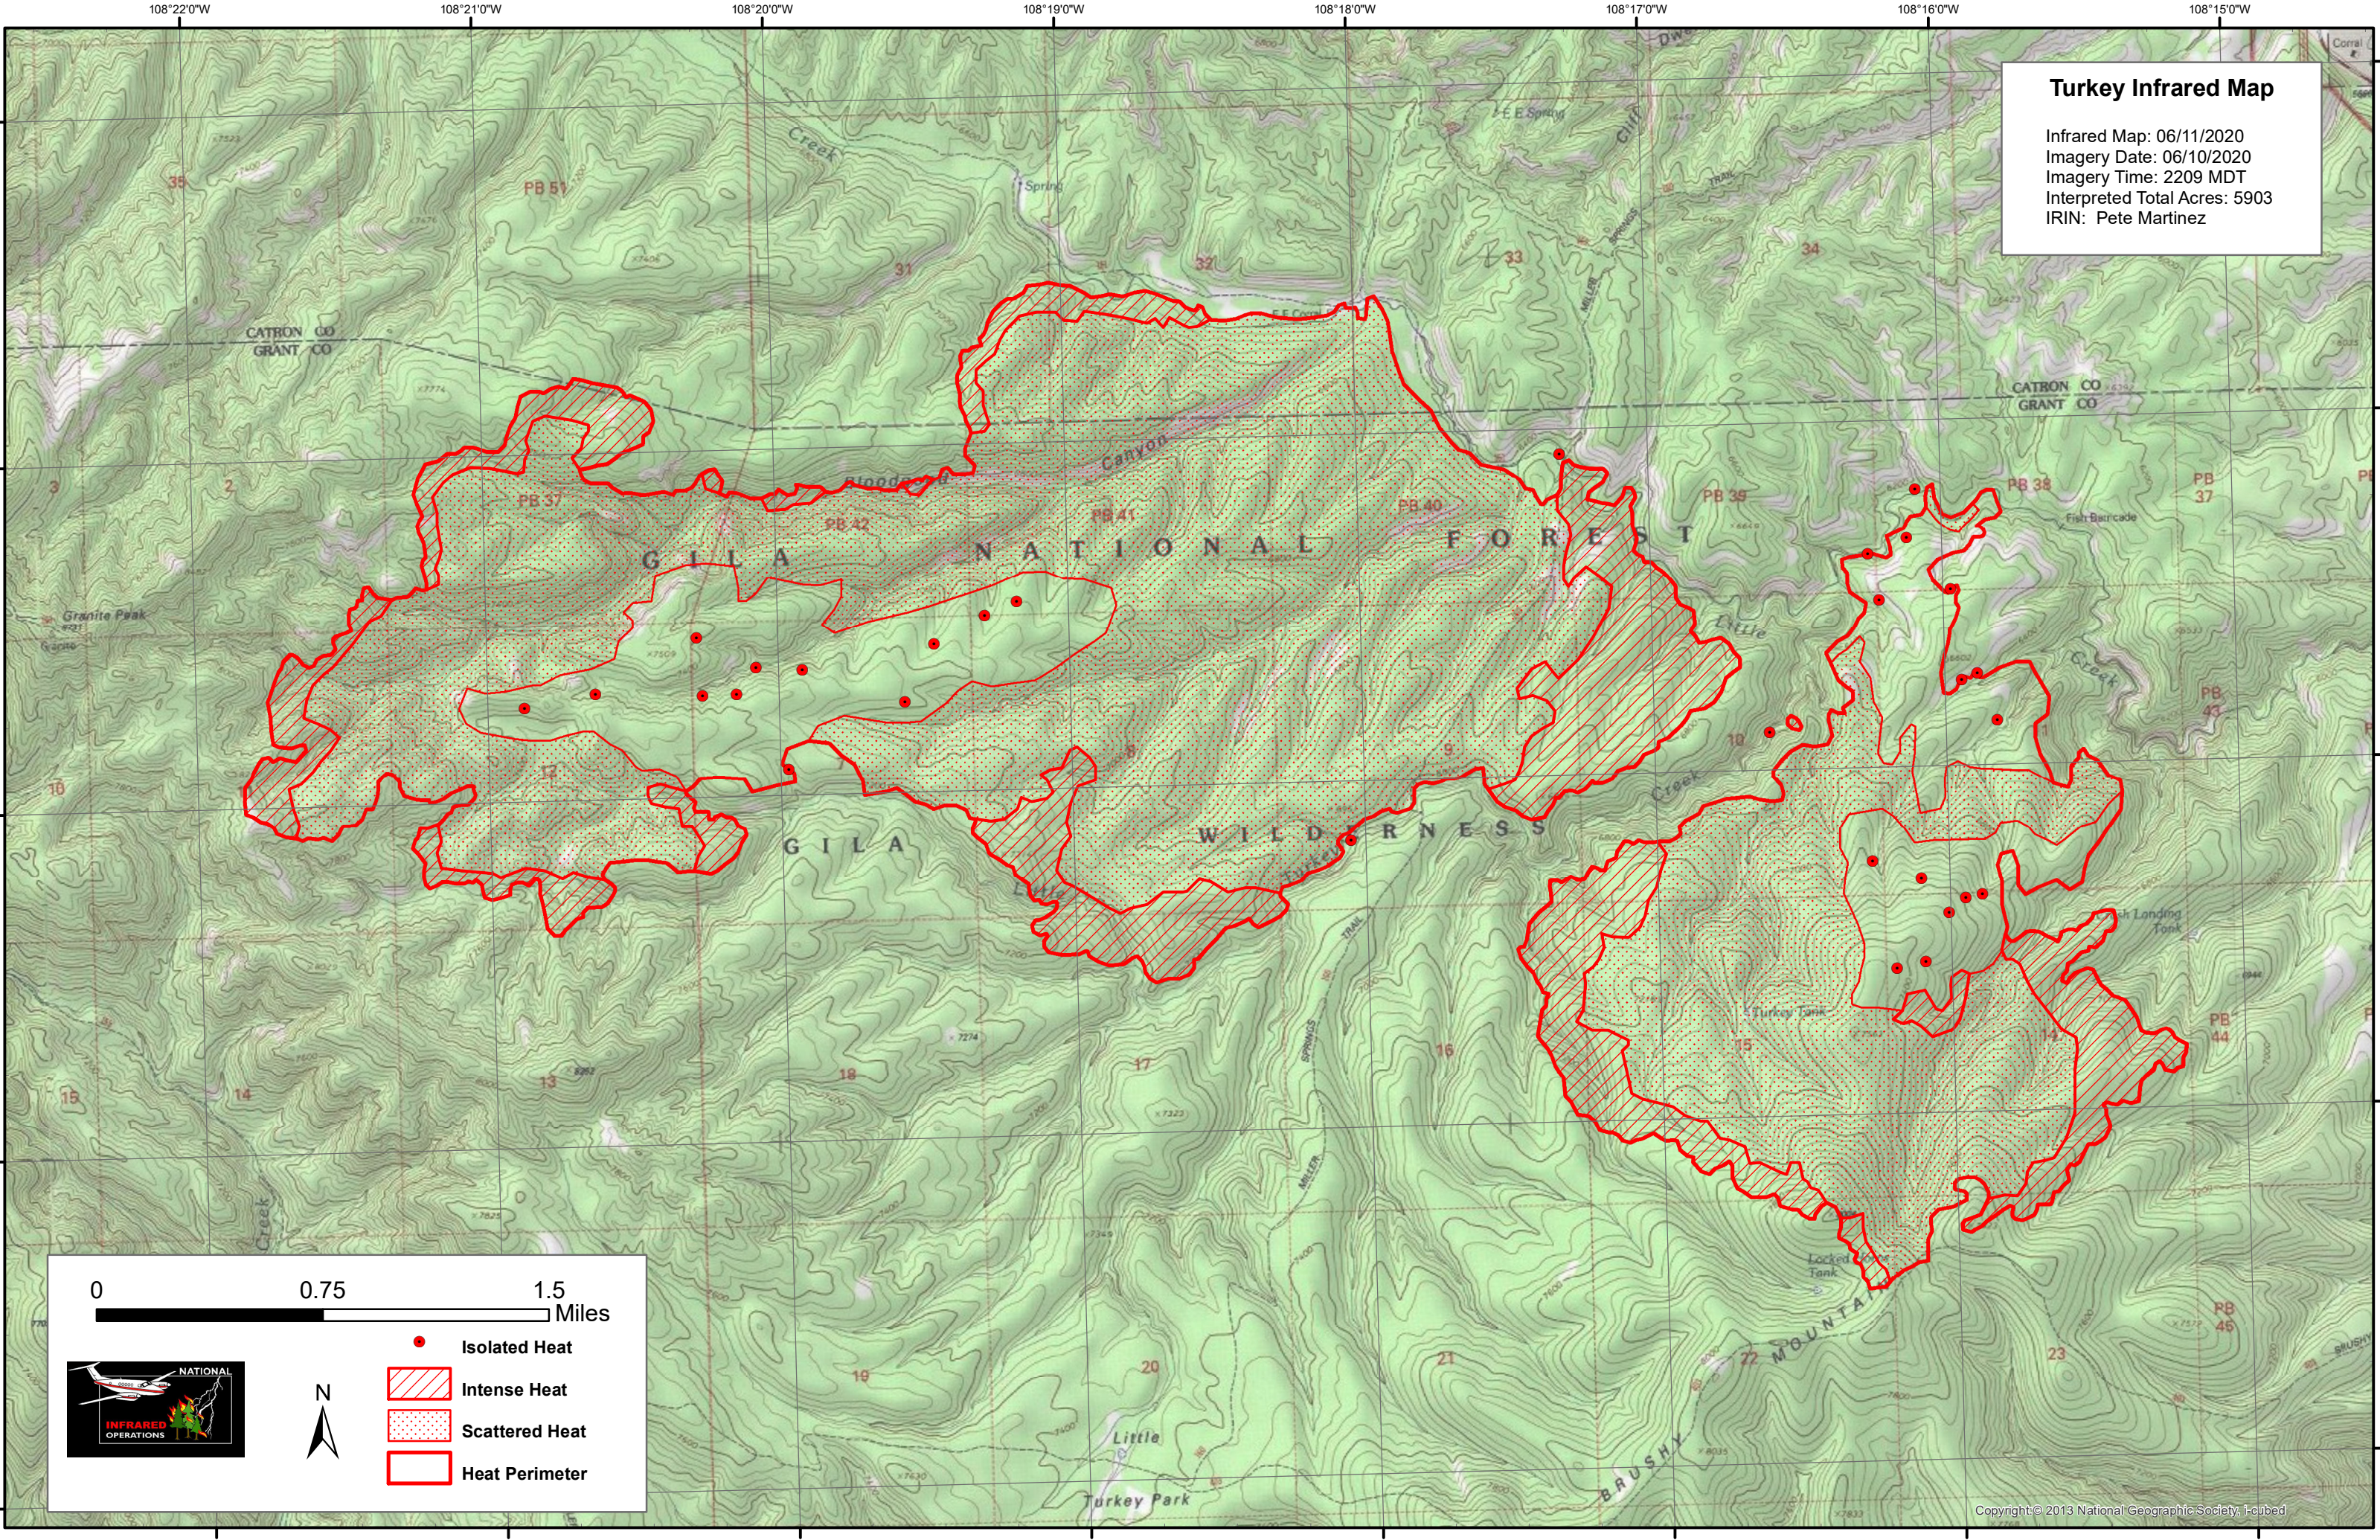

**Turkey Infrared Map**

Infrared Map: 06/11/2020  
 Imagery Date: 06/10/2020  
 Imagery Time: 2209 MDT  
 Interpreted Total Acres: 5903  
 IRIN: Pete Martinez

0 0.75 1.5 Miles

**Isolated Heat** (Red dot)

**Intense Heat** (Red diagonal hatching)

**Scattered Heat** (Red dotted pattern)

**Heat Perimeter** (Red outline)

N