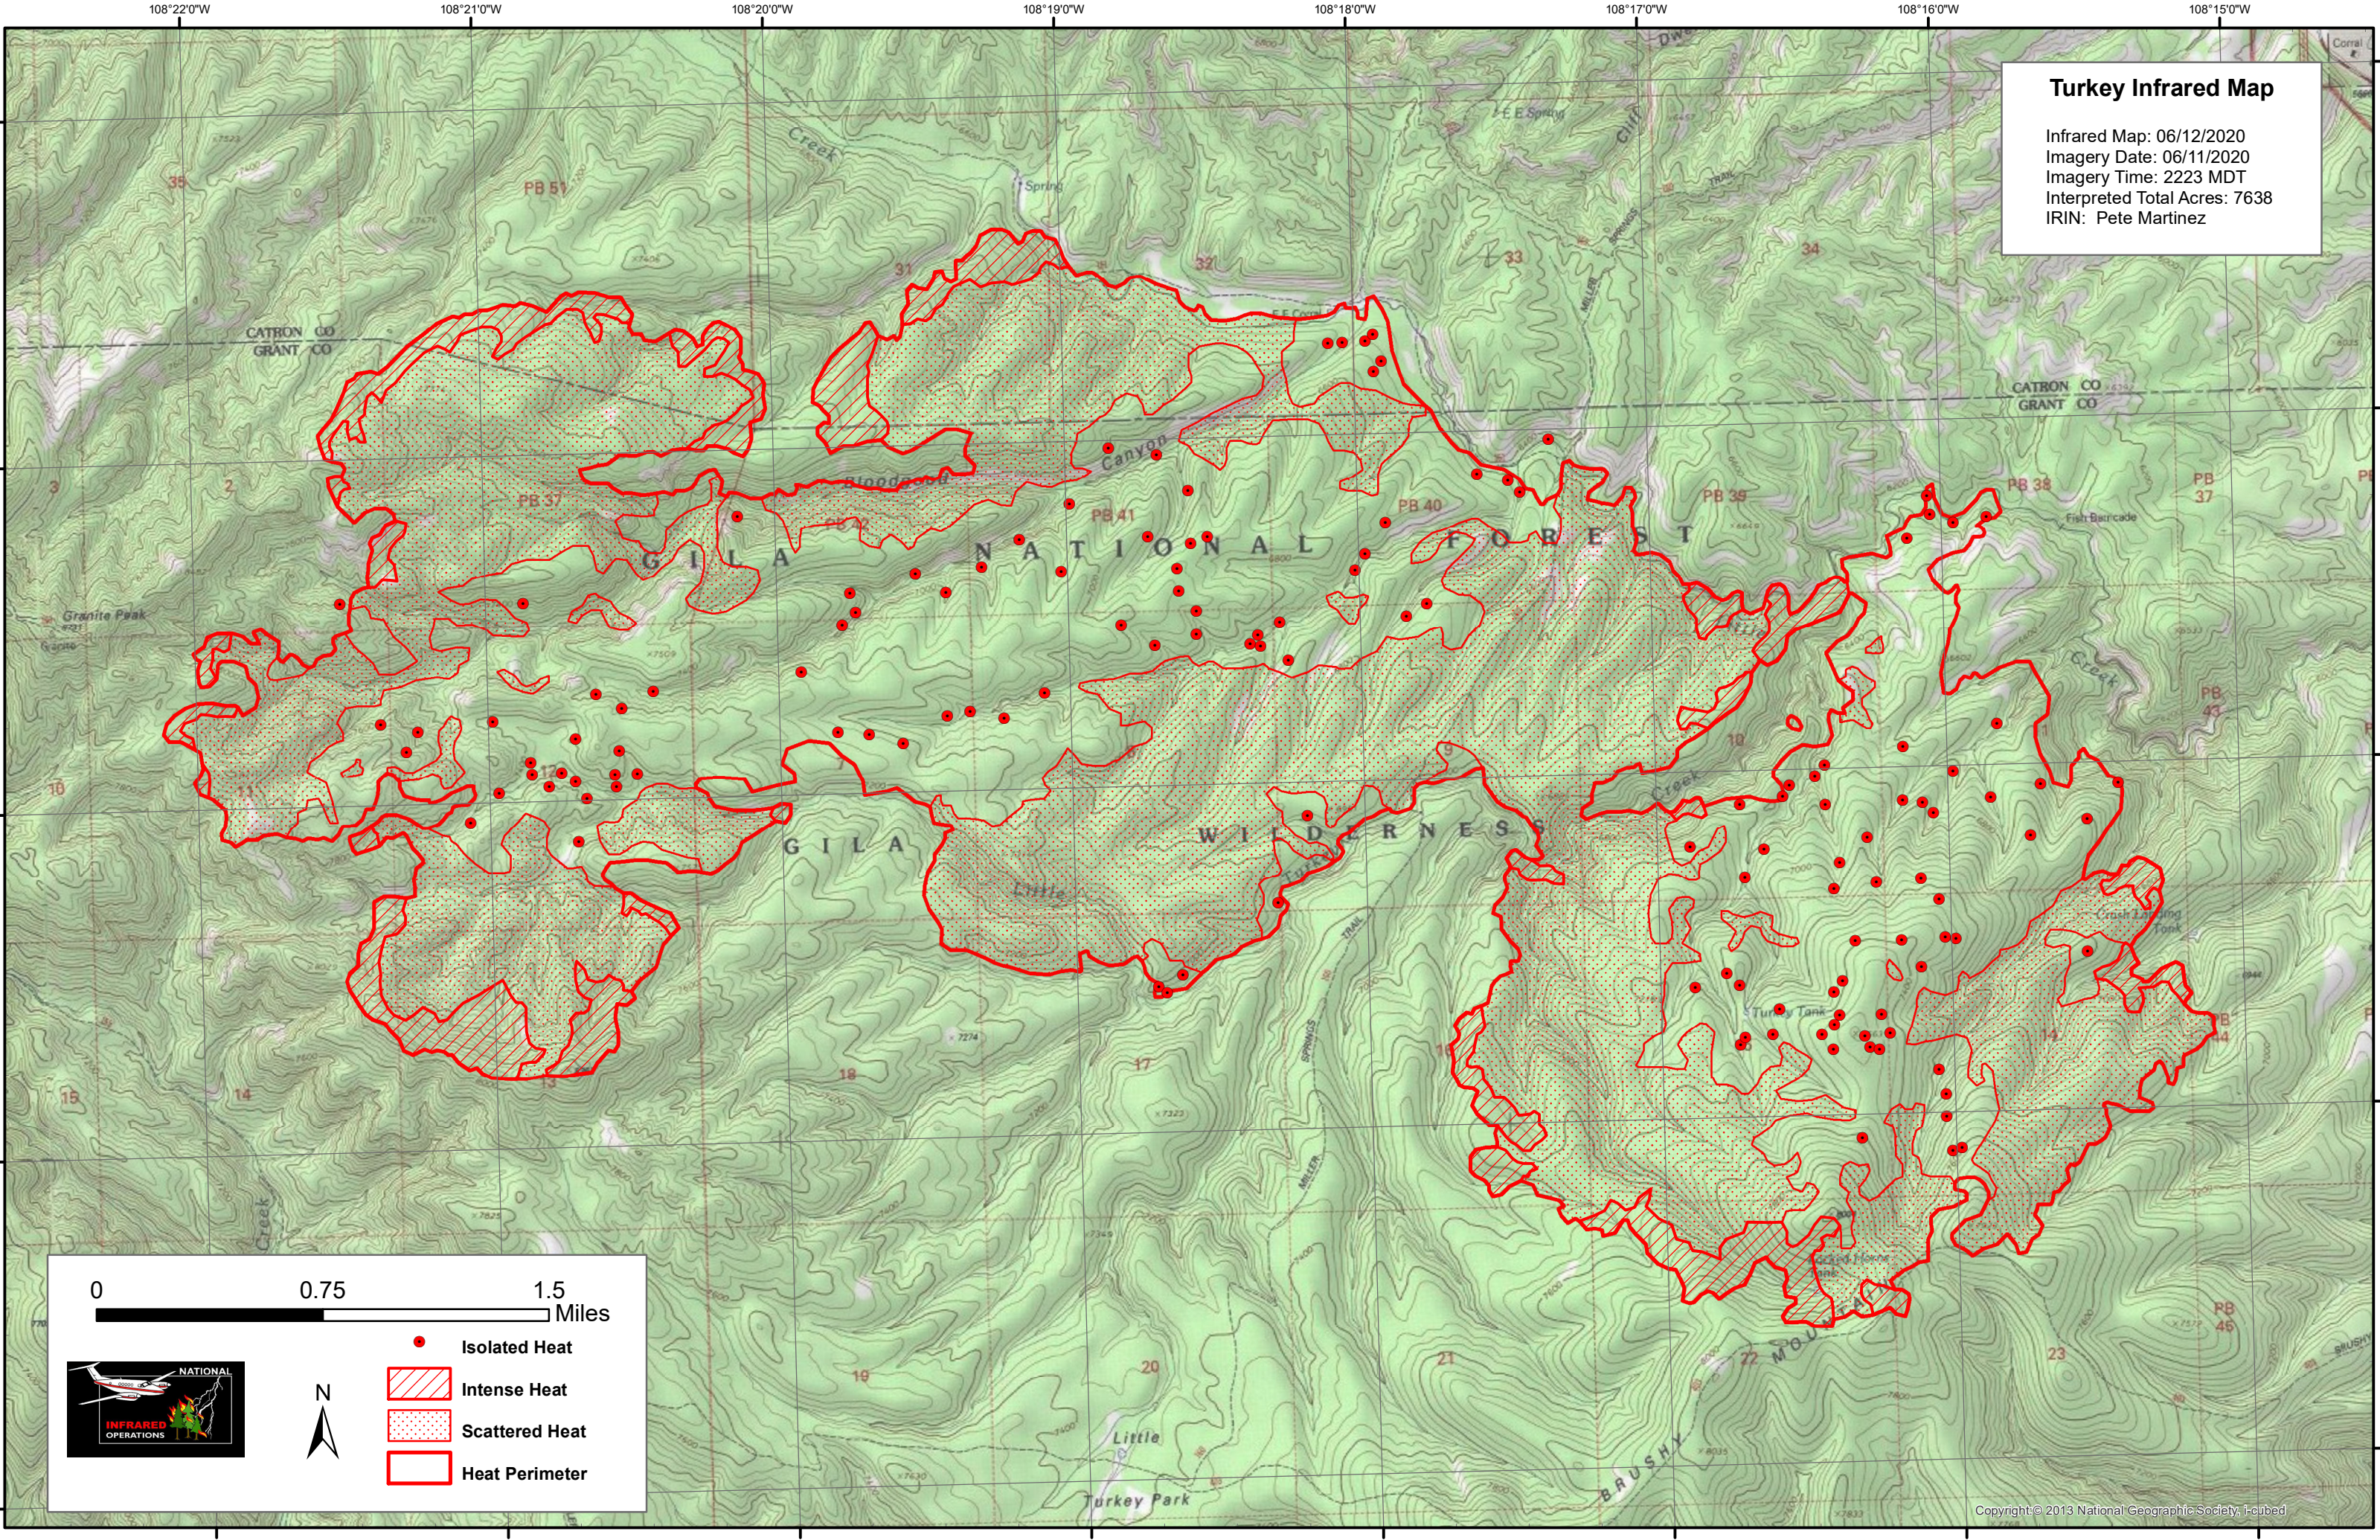

Turkey Infrared Map
Infrared Map: 06/12/2020
Imagery Date: 06/11/2020
Imagery Time: 2223 MDT
Interpreted Total Acres: 7638
IRIN: Pete Martinez

0 0.75 1.5 Miles

● Isolated Heat
▨ Intense Heat
● Scattered Heat
▭ Heat Perimeter