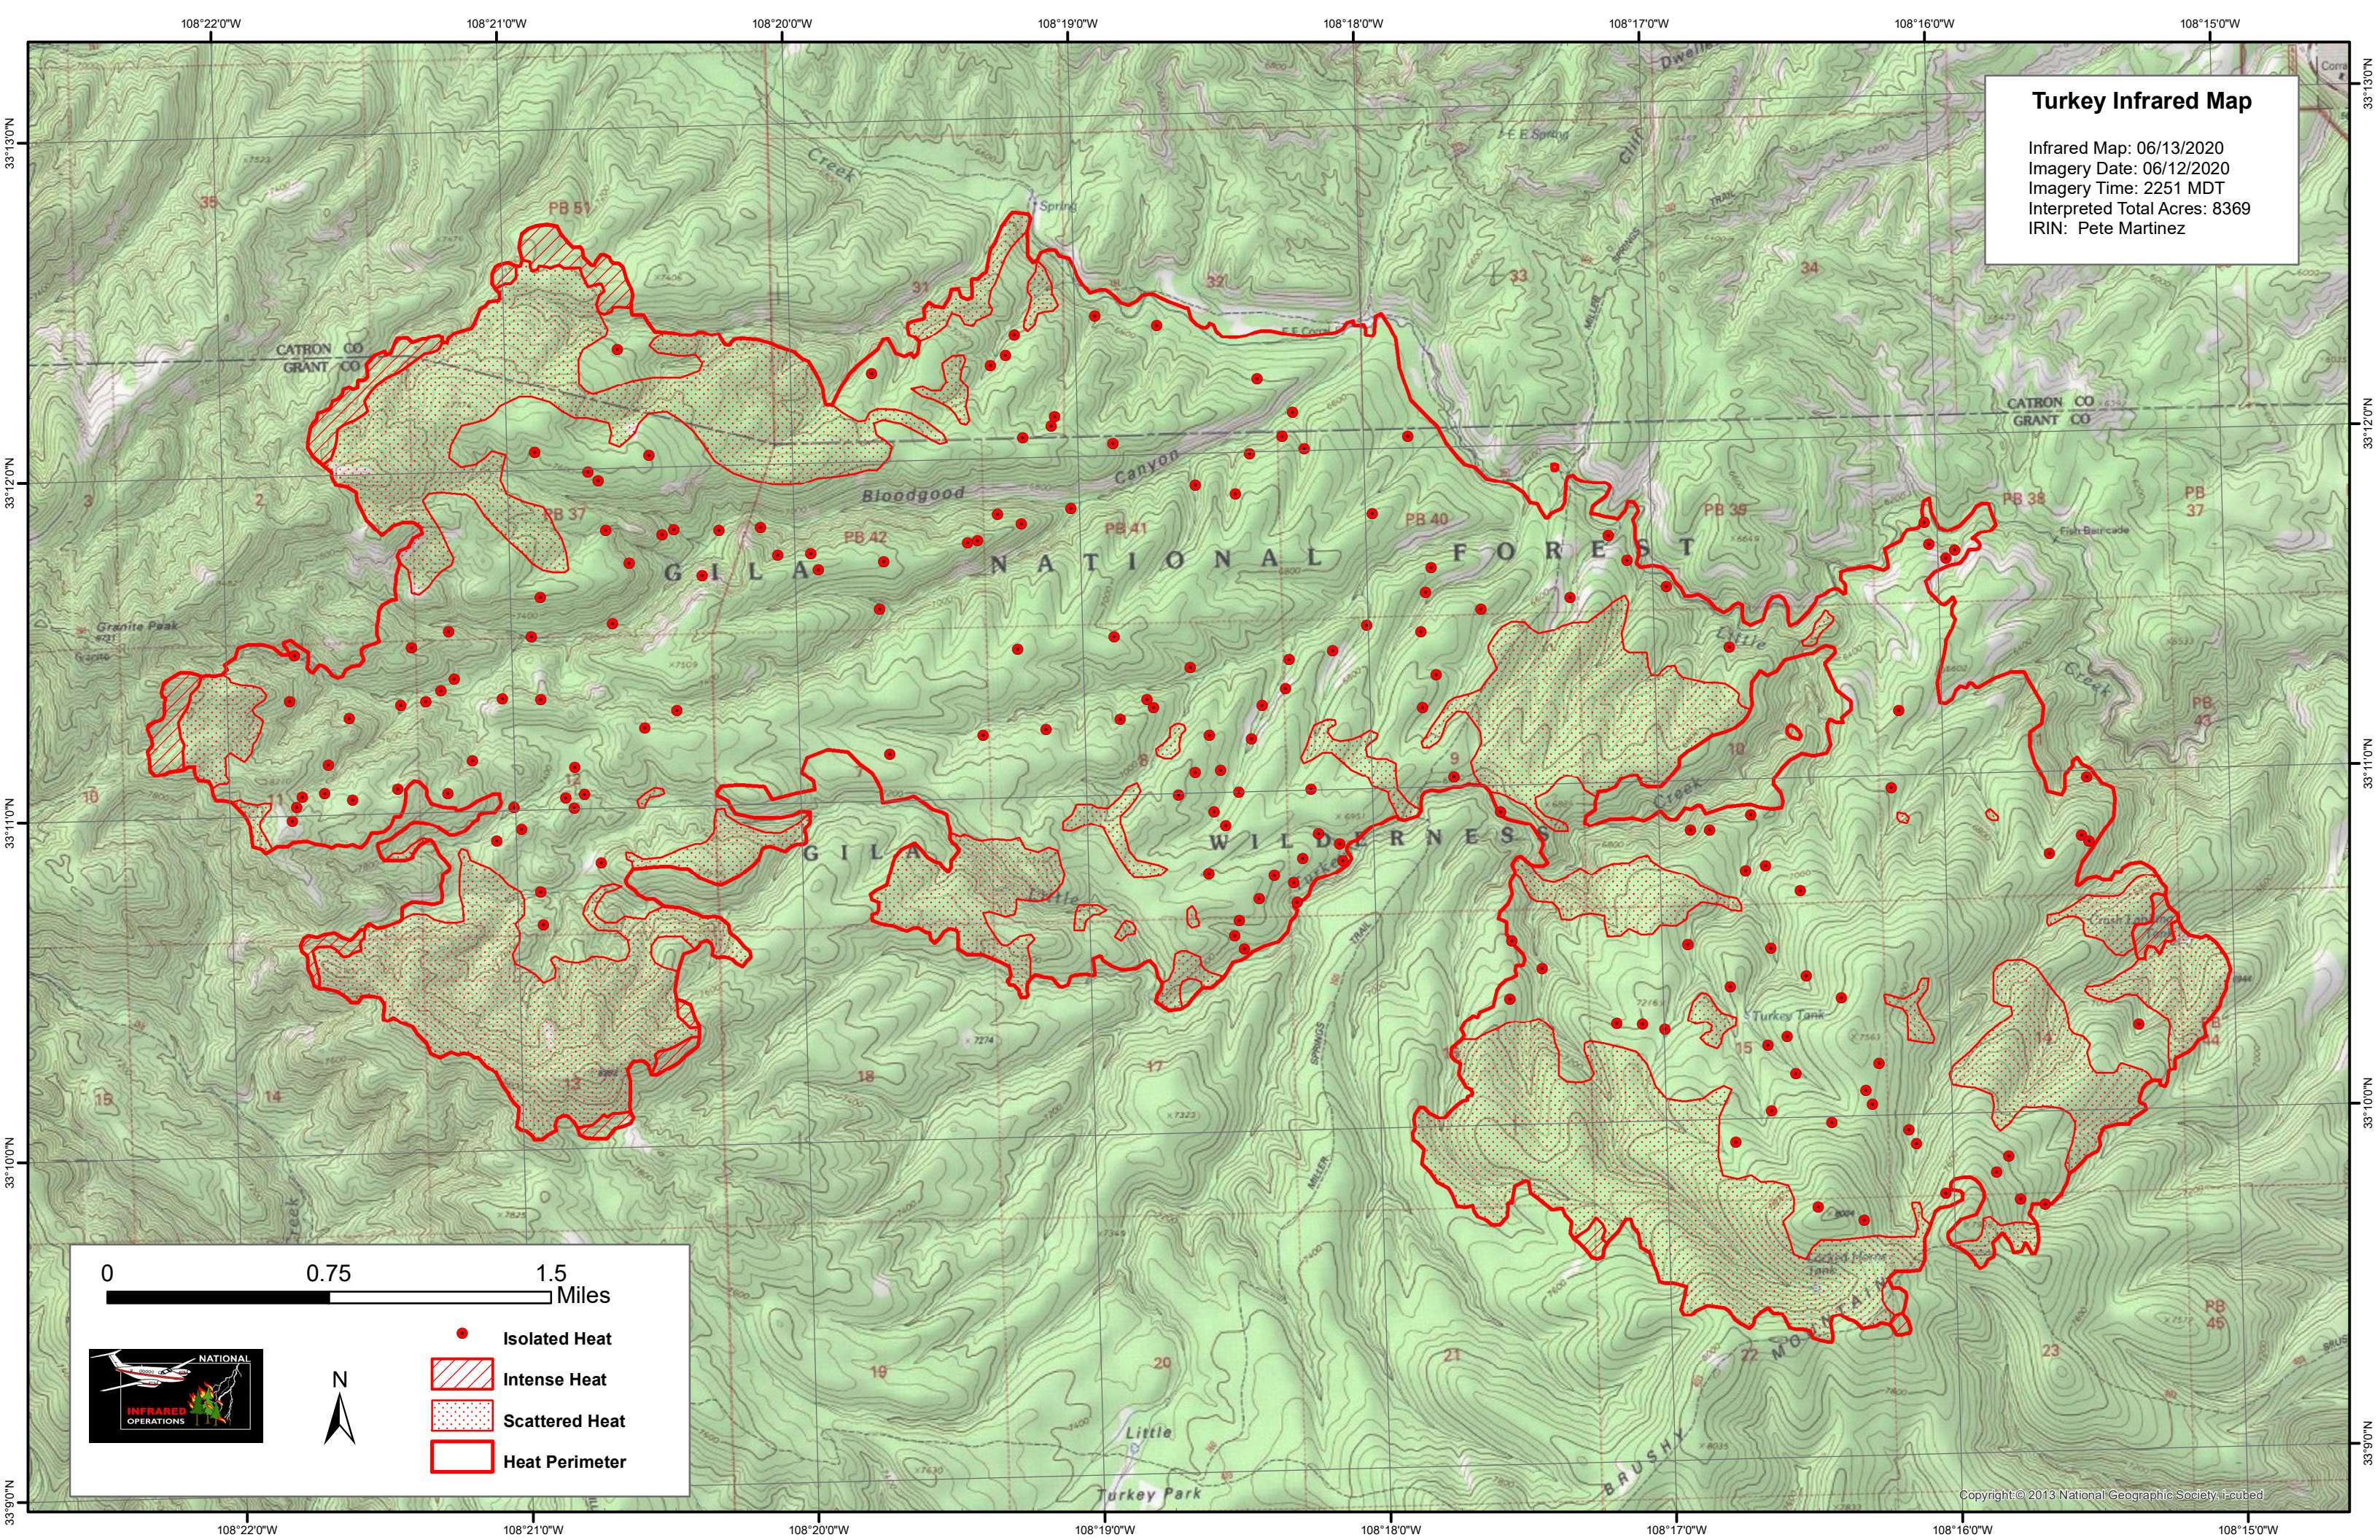

**Turkey Infrared Map**  
Infrared Map: 06/13/2020  
Imagery Date: 06/12/2020  
Imagery Time: 2251 MDT  
Interpreted Total Acres: 8369  
IRIN: Pete Martinez

0 0.75 1.5 Miles

**Isolated Heat** (Red dot)  
**Intense Heat** (Red hatched area)  
**Scattered Heat** (Red dotted area)  
**Heat Perimeter** (Red outline)

N