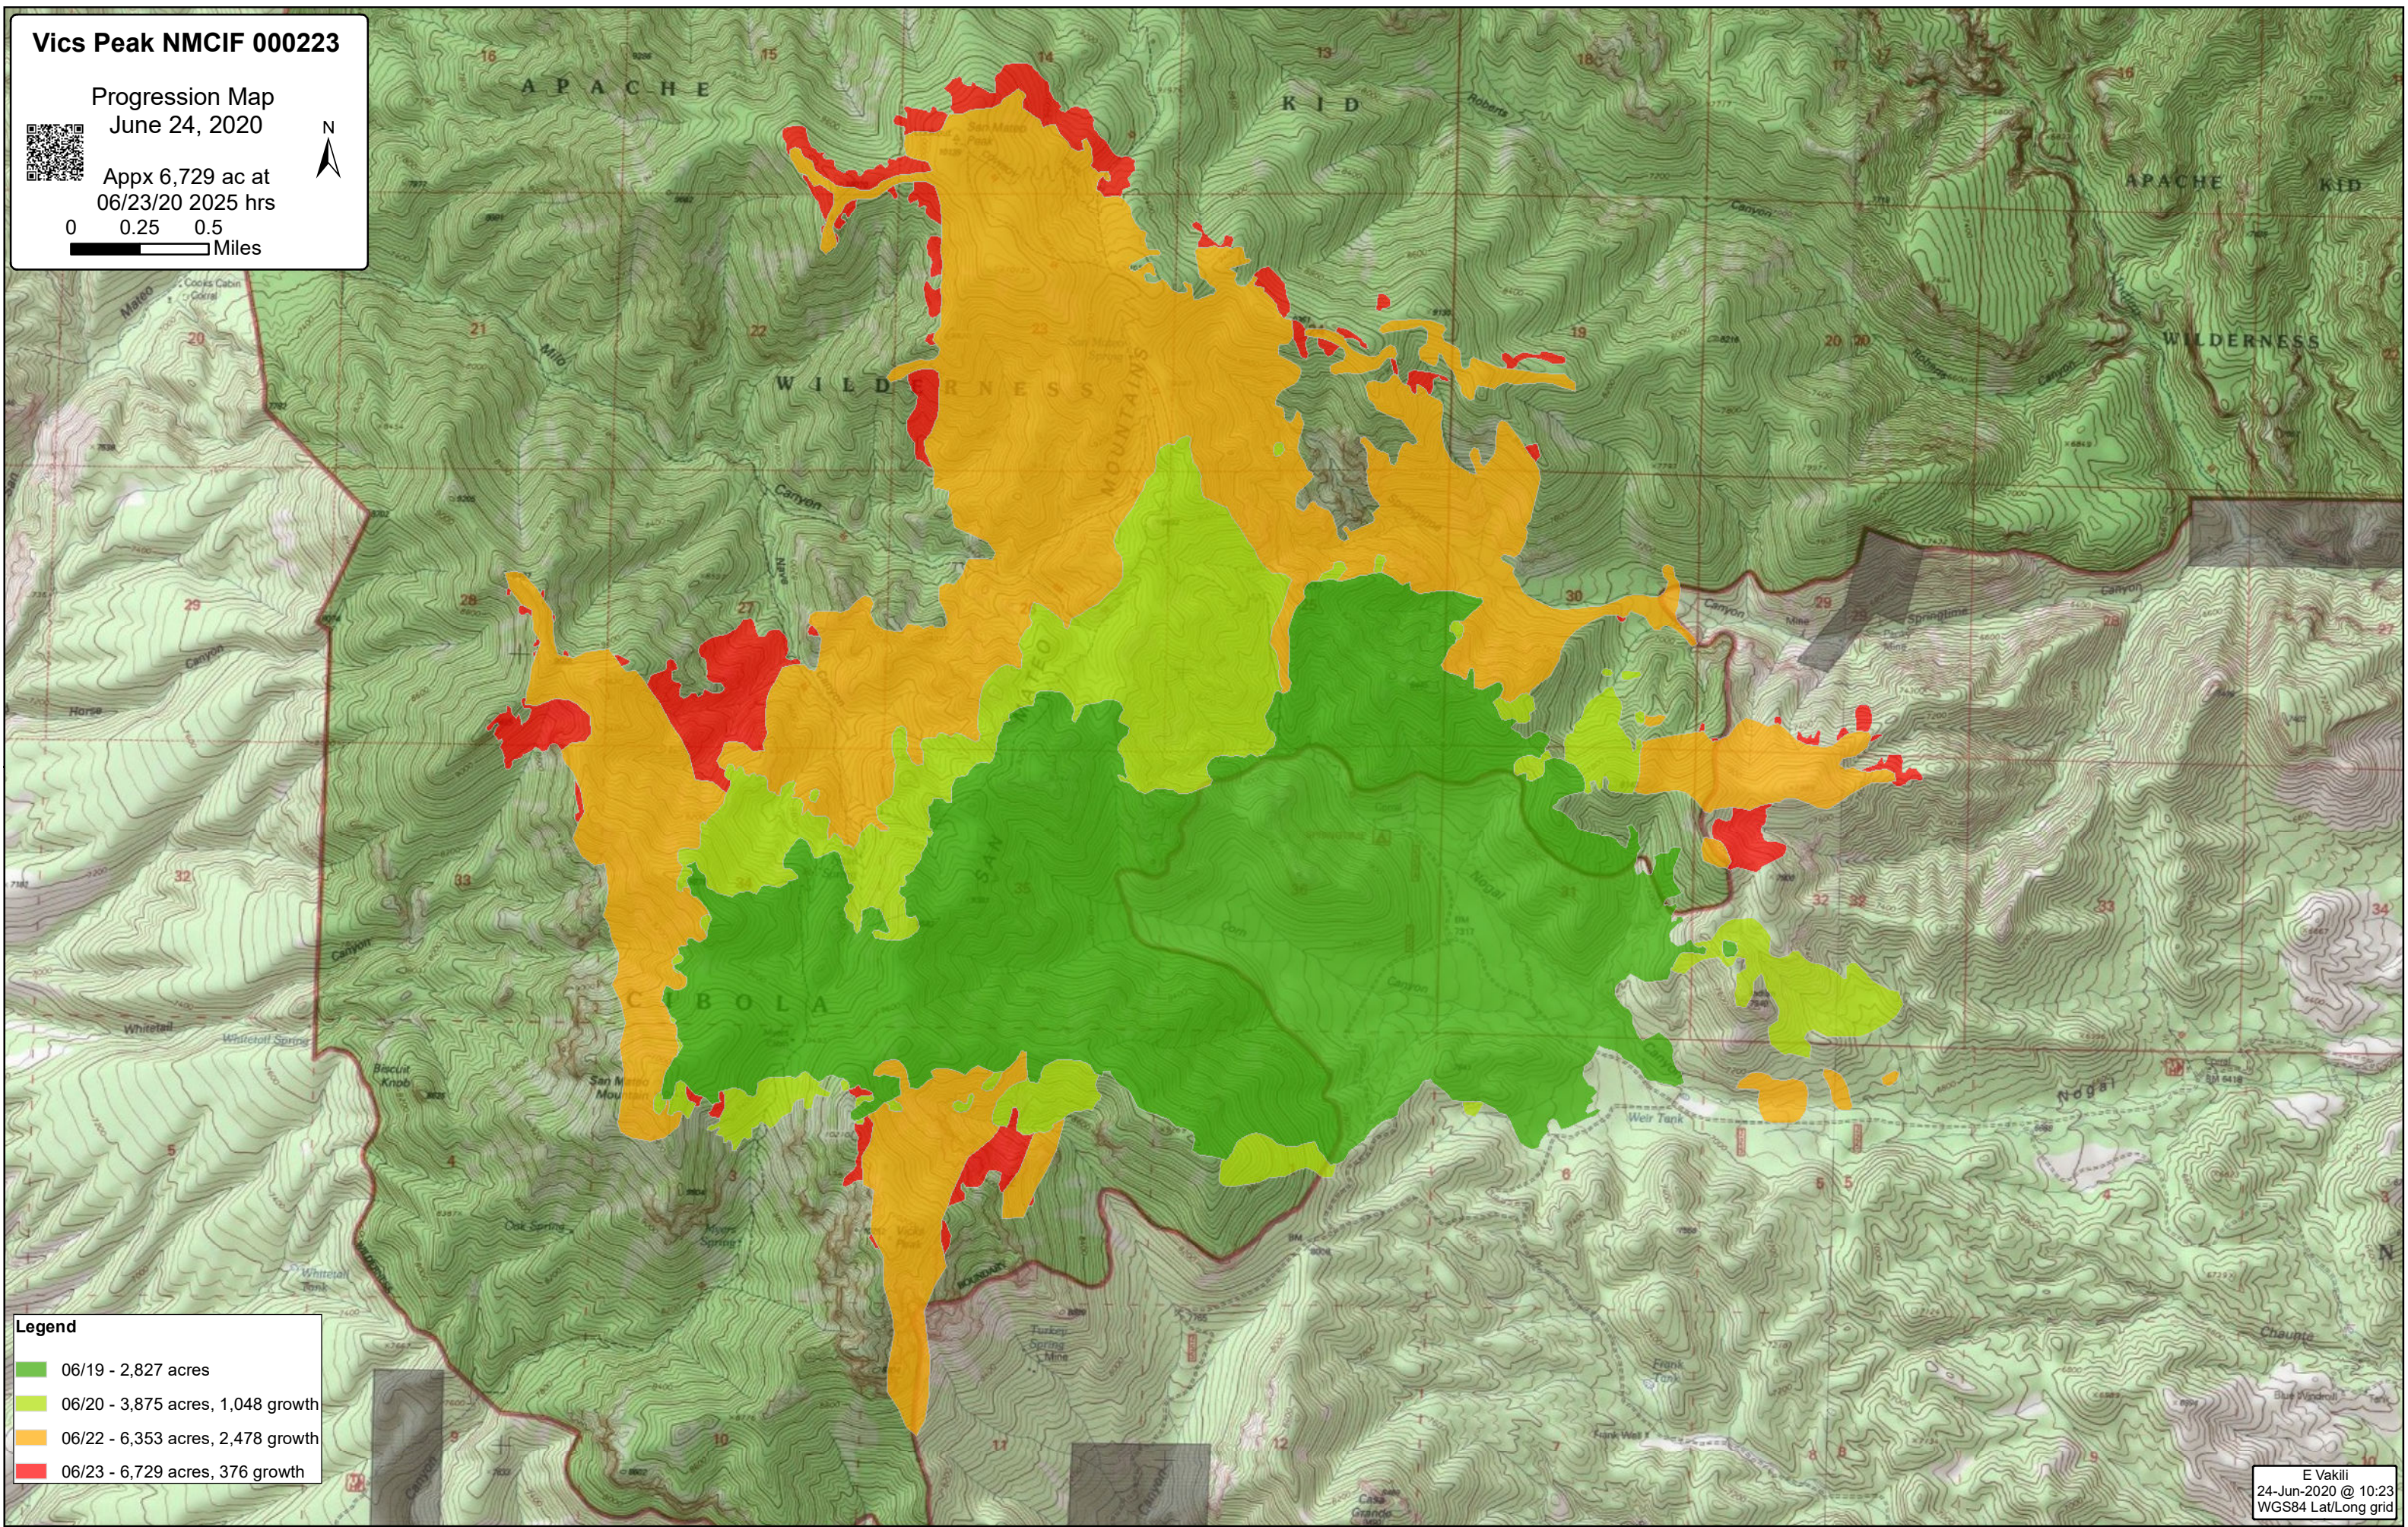

Vics Peak NMCIF 000223

Progression Map  
June 24, 2020

Appx 6,729 ac at  
06/23/20 2025 hrs

0 0.25 0.5  
Miles

**Legend**

Green	06/19 - 2,827 acres
Light Green	06/20 - 3,875 acres, 1,048 growth
Yellow	06/22 - 6,353 acres, 2,478 growth
Red	06/23 - 6,729 acres, 376 growth