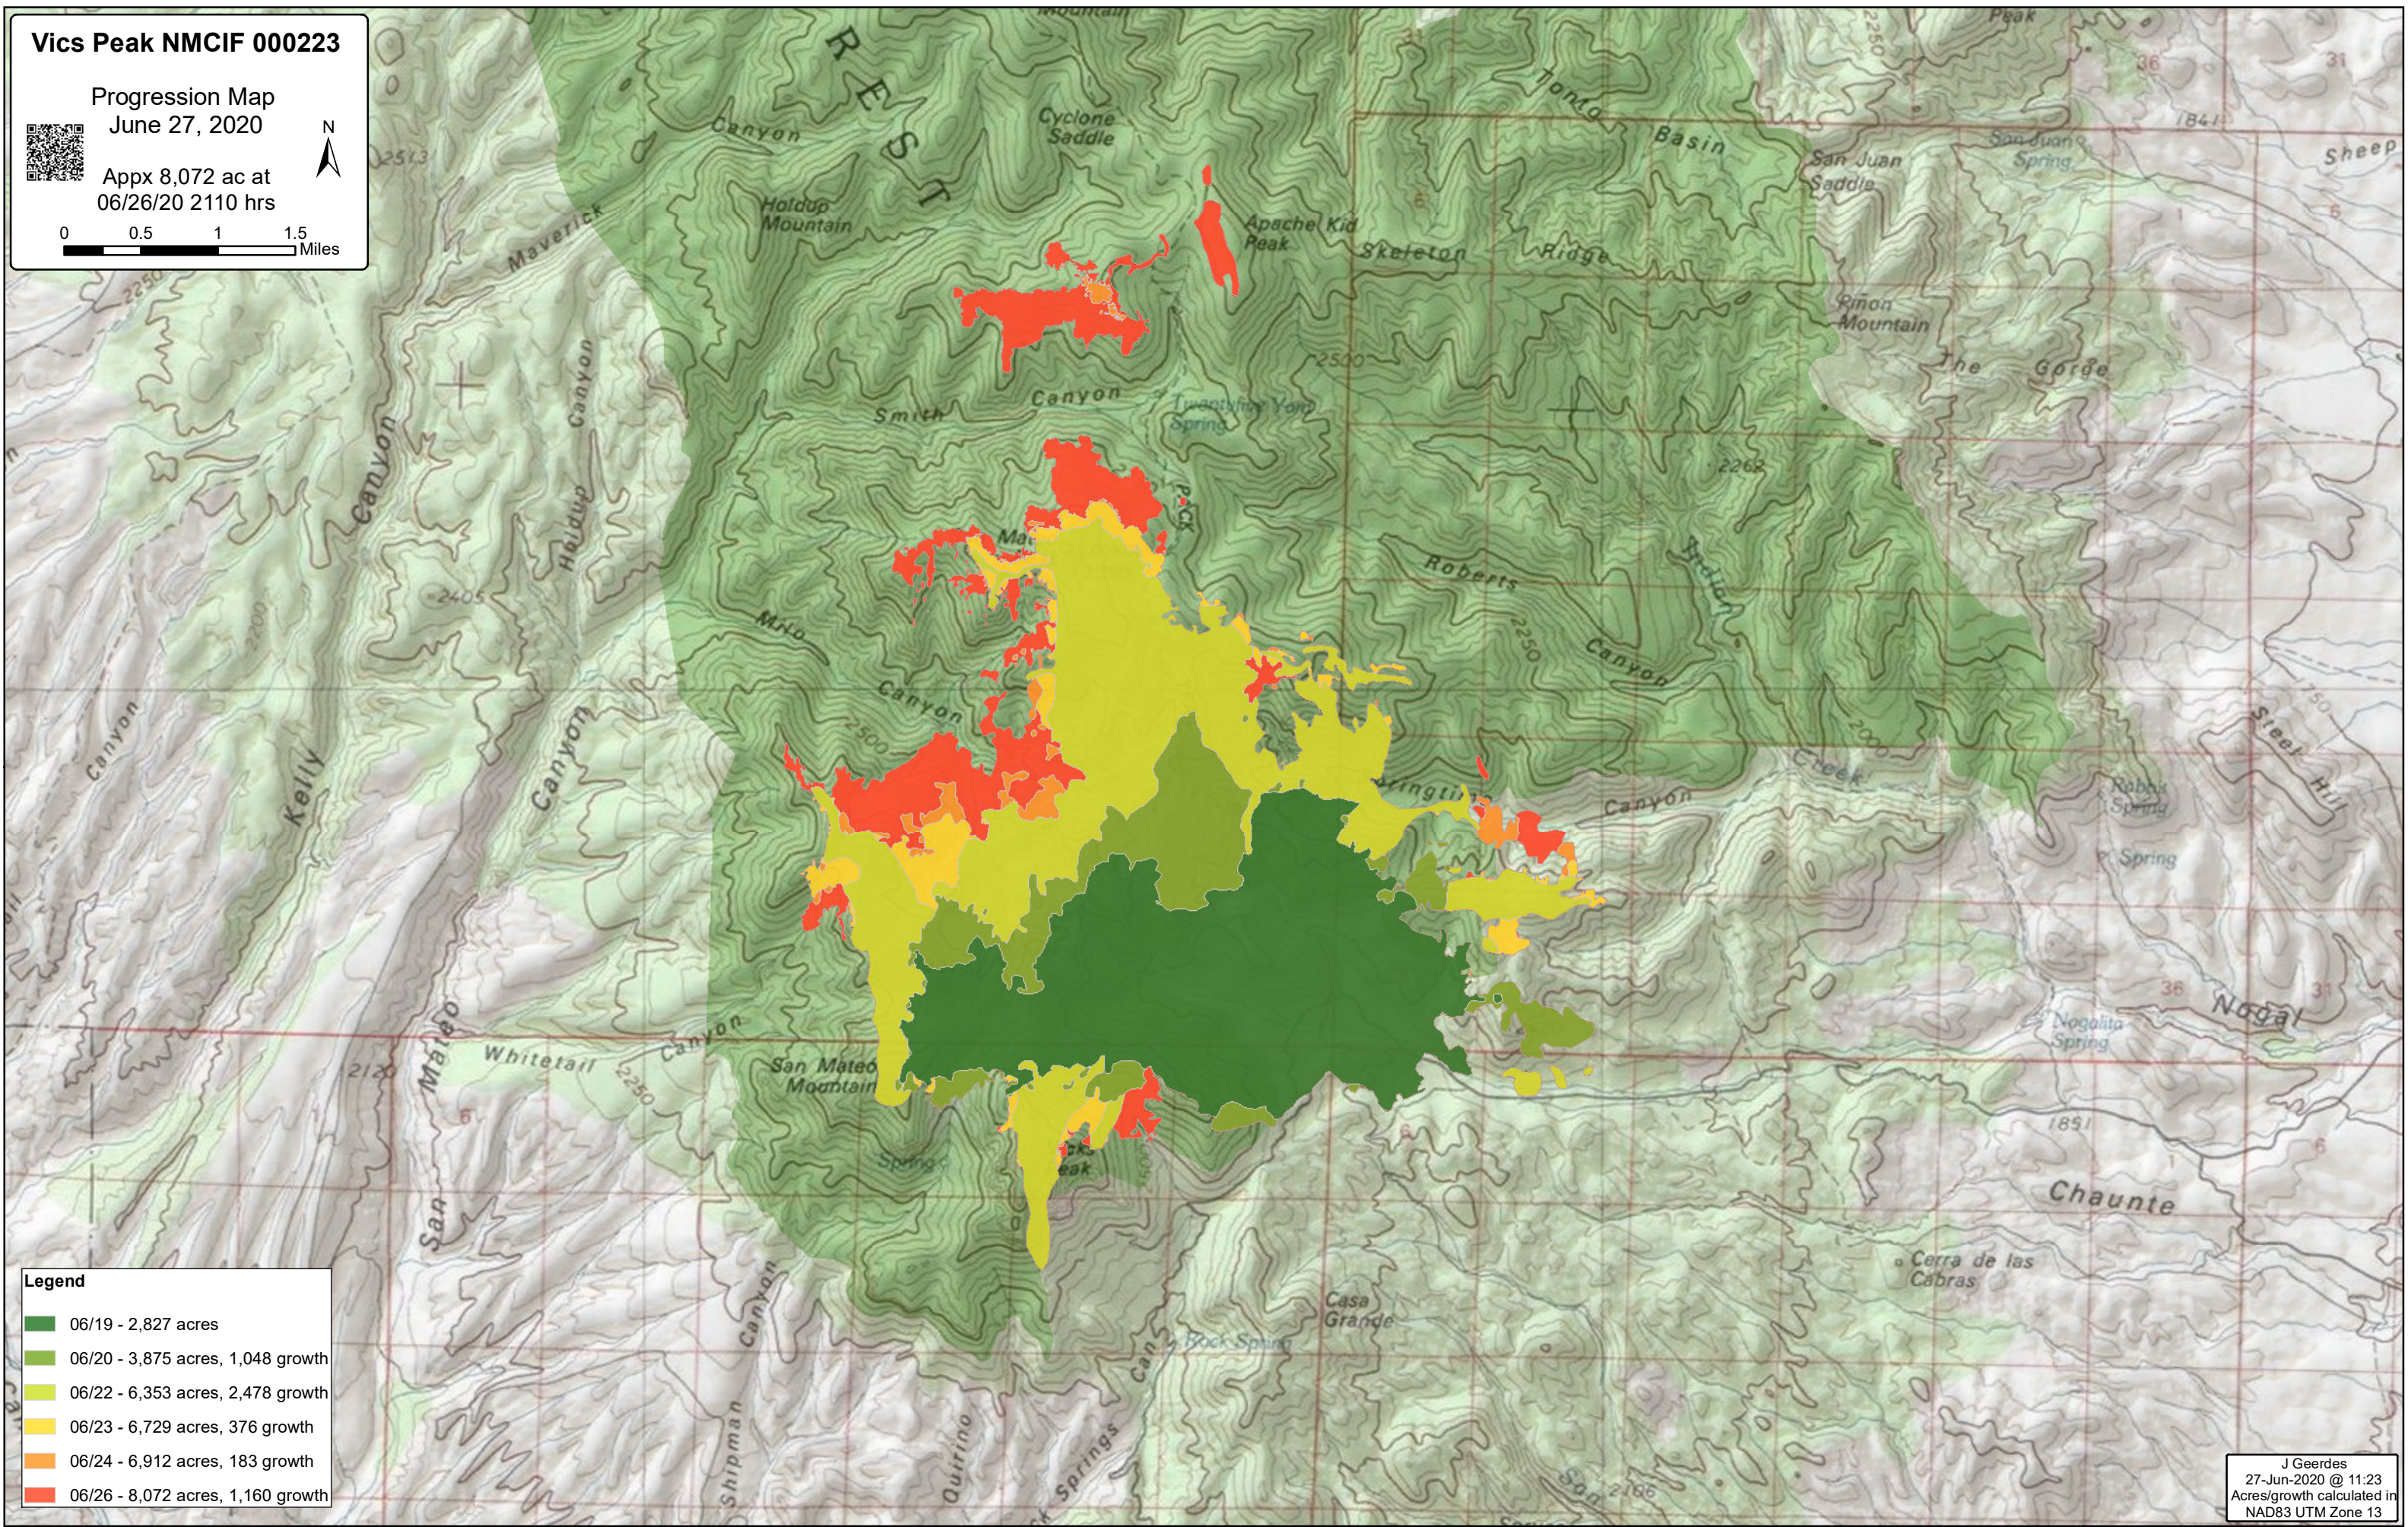

Vics Peak NMCIF 000223

Progression Map
June 27, 2020

Appx 8,072 ac at
06/26/20 2110 hrs

0 0.5 1 1.5 Miles

Legend

Dark Green	06/19 - 2,827 acres
Light Green	06/20 - 3,875 acres, 1,048 growth
Yellow-Green	06/22 - 6,353 acres, 2,478 growth
Yellow	06/23 - 6,729 acres, 376 growth
Orange	06/24 - 6,912 acres, 183 growth
Red	06/26 - 8,072 acres, 1,160 growth

J Geerdes
27-Jun-2020 @ 11:23
Acres/growth calculated in
NAD83 UTM Zone 13