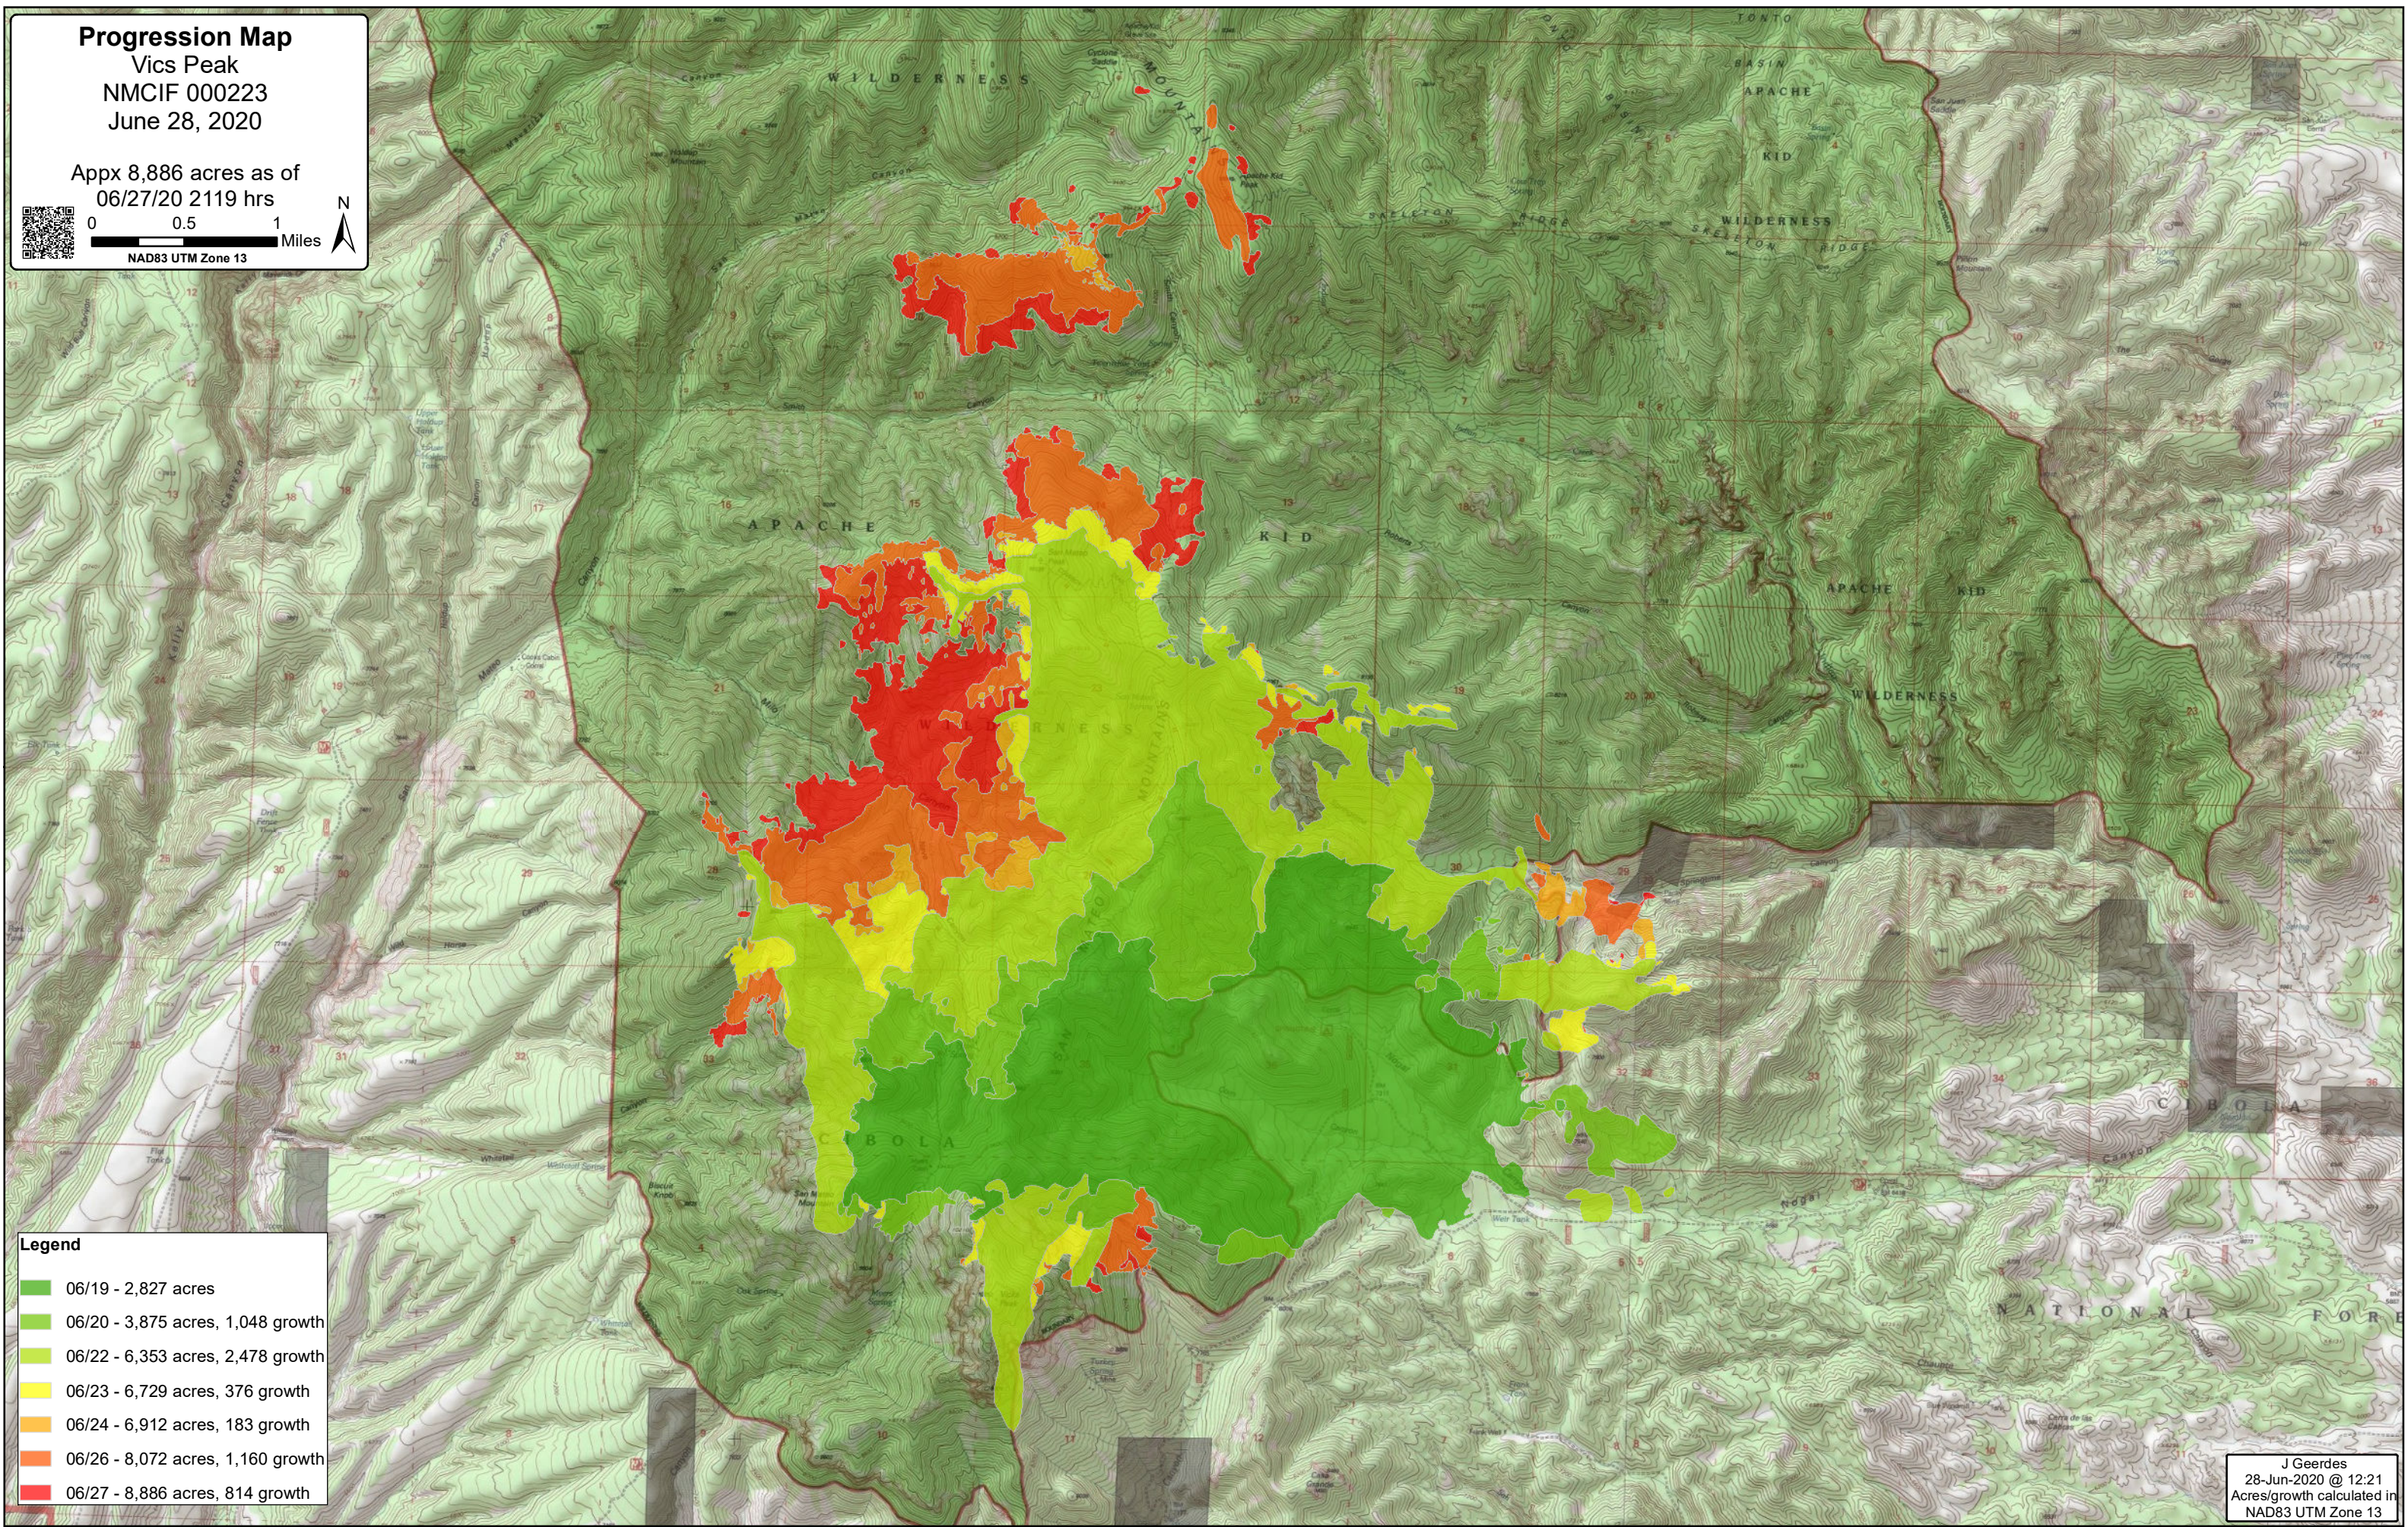

Progression Map

Vics Peak

NMCIF 000223

June 28, 2020

Appx 8,886 acres as of
06/27/20 2119 hrs

0 0.5 1 Miles

NAD83 UTM Zone 13

Legend

- 06/19 - 2,827 acres
- 06/20 - 3,875 acres, 1,048 growth
- 06/22 - 6,353 acres, 2,478 growth
- 06/23 - 6,729 acres, 376 growth
- 06/24 - 6,912 acres, 183 growth
- 06/26 - 8,072 acres, 1,160 growth
- 06/27 - 8,886 acres, 814 growth

J Geerdes
28-Jun-2020 @ 12:21
Acres/growth calculated in
NAD83 UTM Zone 13