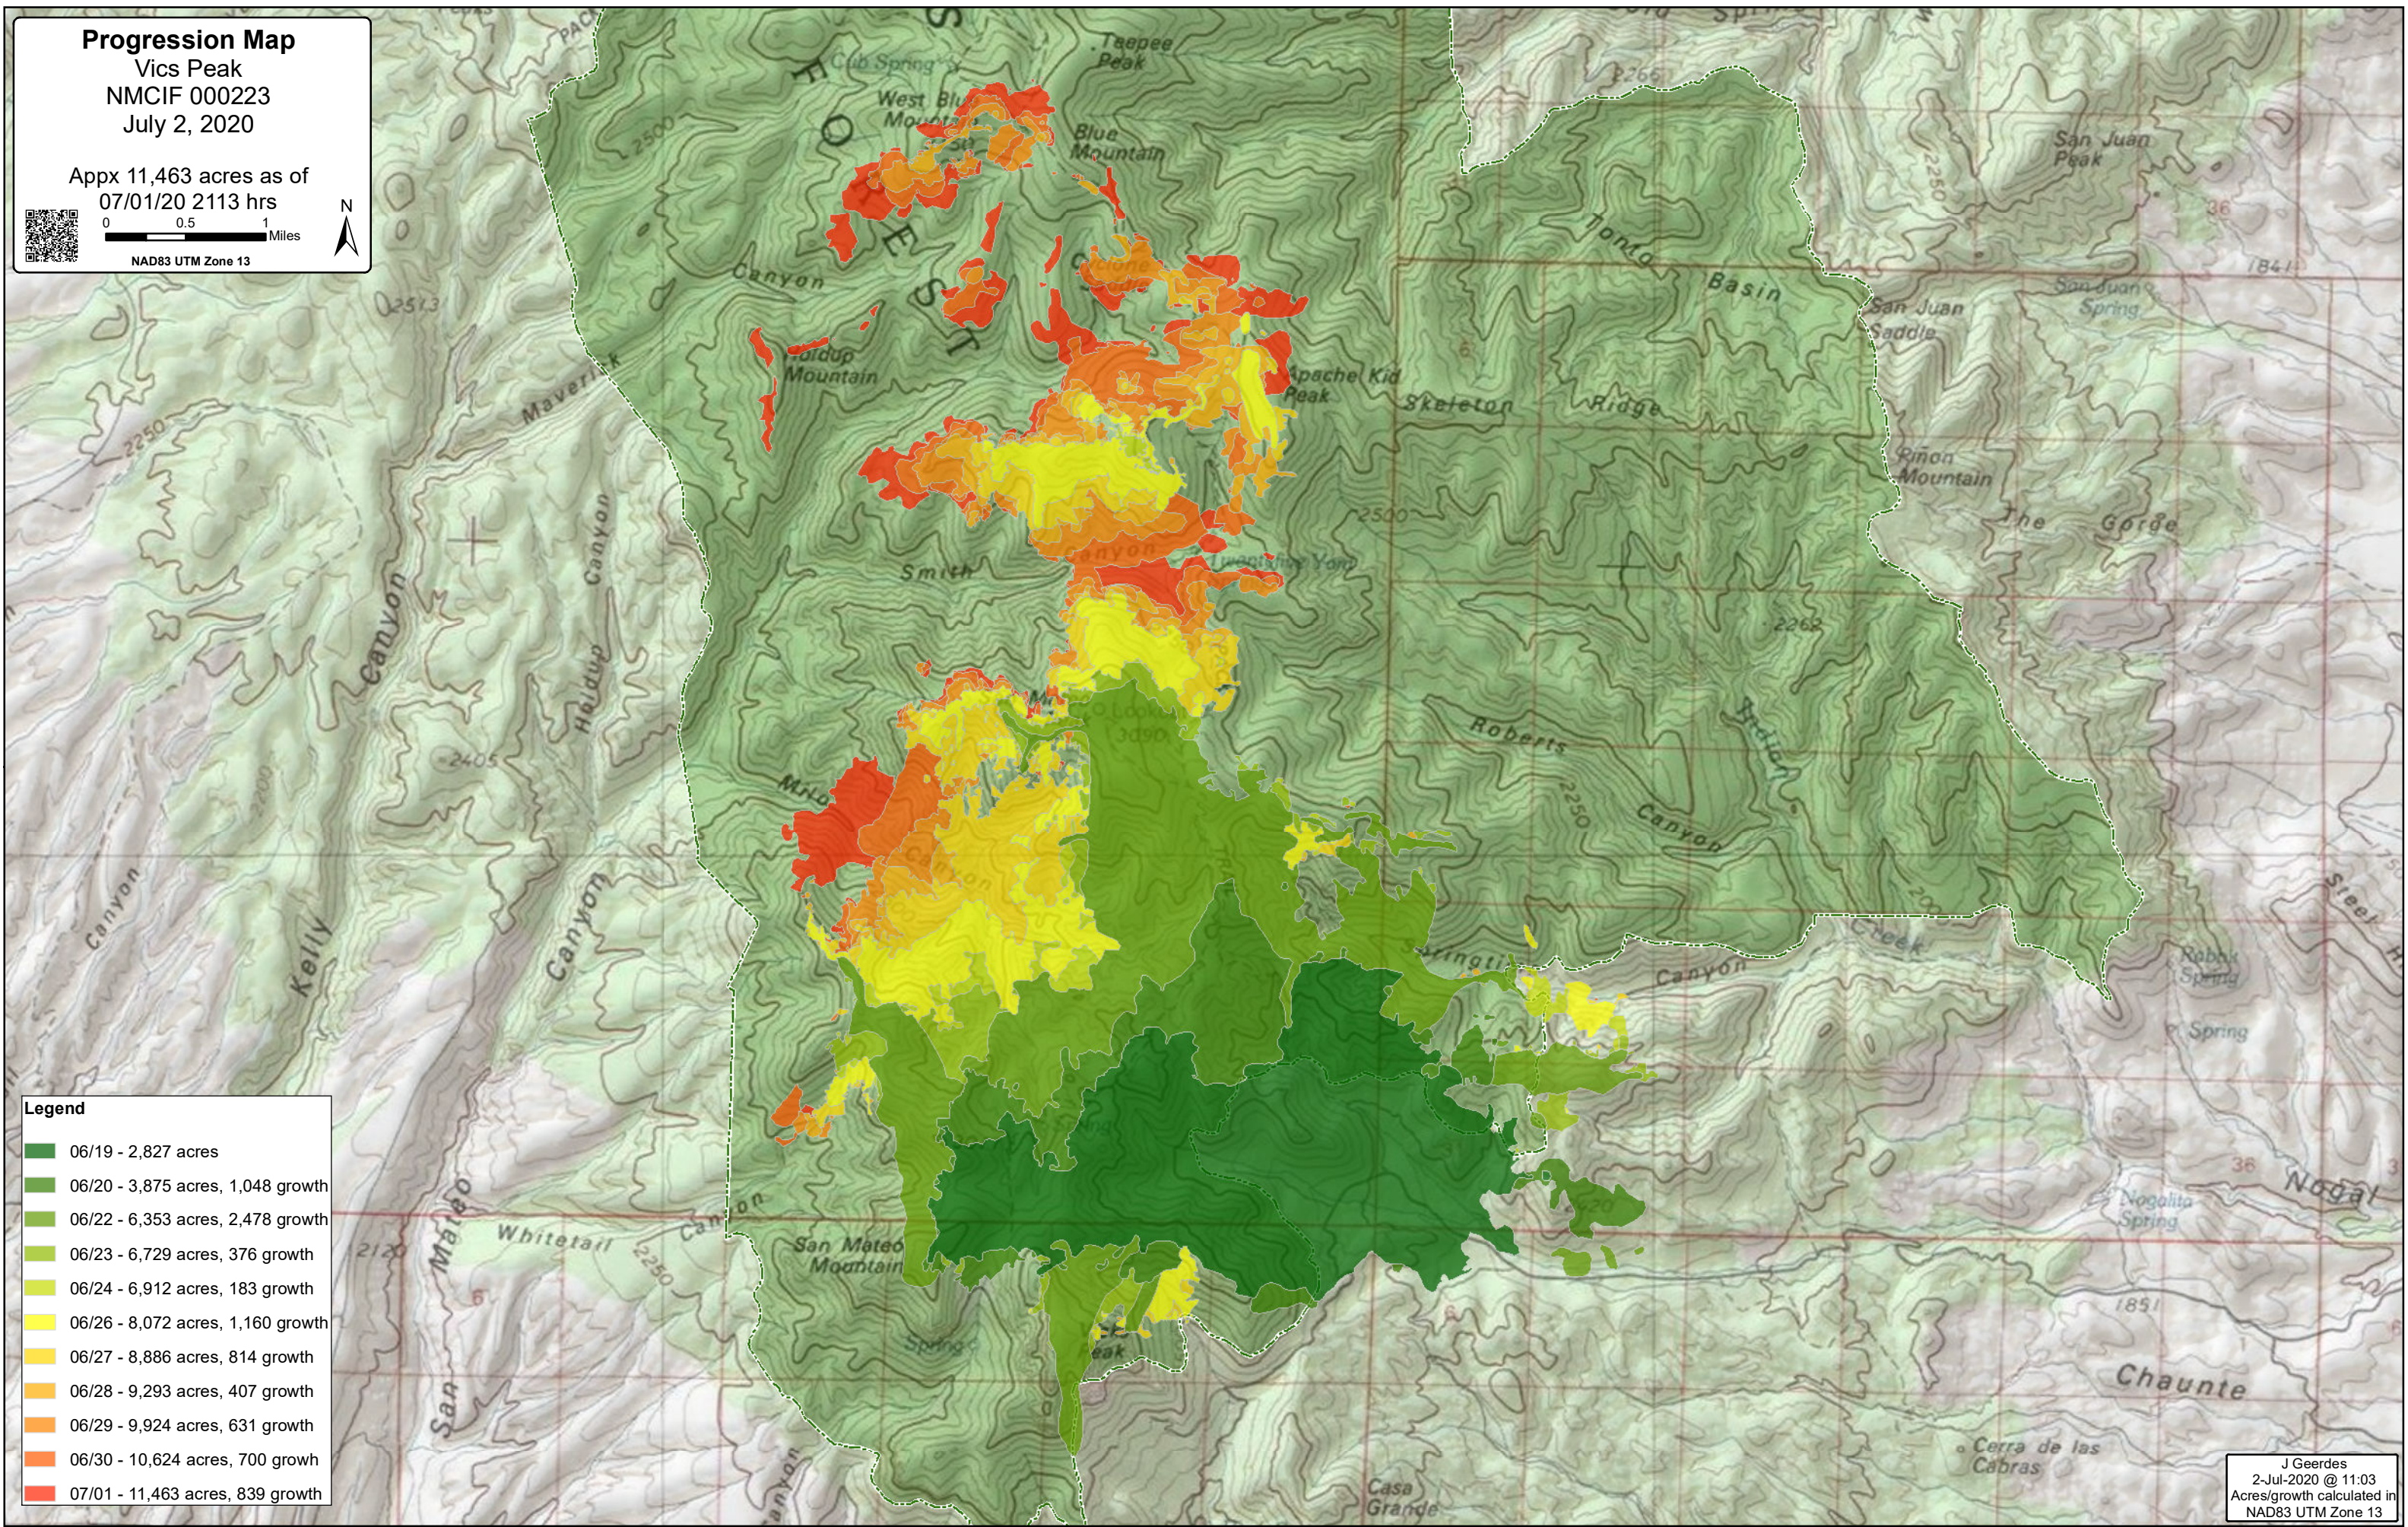

Progression Map

Vics Peak
NMCIF 000223
July 2, 2020

Appx 11,463 acres as of
07/01/20 2113 hrs

0 0.5 1 Miles

NAD83 UTM Zone 13

Legend	
Dark Green	06/19 - 2,827 acres
Medium-Dark Green	06/20 - 3,875 acres, 1,048 growth
Medium Green	06/22 - 6,353 acres, 2,478 growth
Light Green	06/23 - 6,729 acres, 376 growth
Yellow-Green	06/24 - 6,912 acres, 183 growth
Yellow	06/26 - 8,072 acres, 1,160 growth
Orange-Yellow	06/27 - 8,886 acres, 814 growth
Orange	06/28 - 9,293 acres, 407 growth
Light Orange	06/29 - 9,924 acres, 631 growth
Dark Orange	06/30 - 10,624 acres, 700 growth
Red	07/01 - 11,463 acres, 839 growth

J Geerdes
2-Jul-2020 @ 11:03
Acres/growth calculated in
NAD83 UTM Zone 13