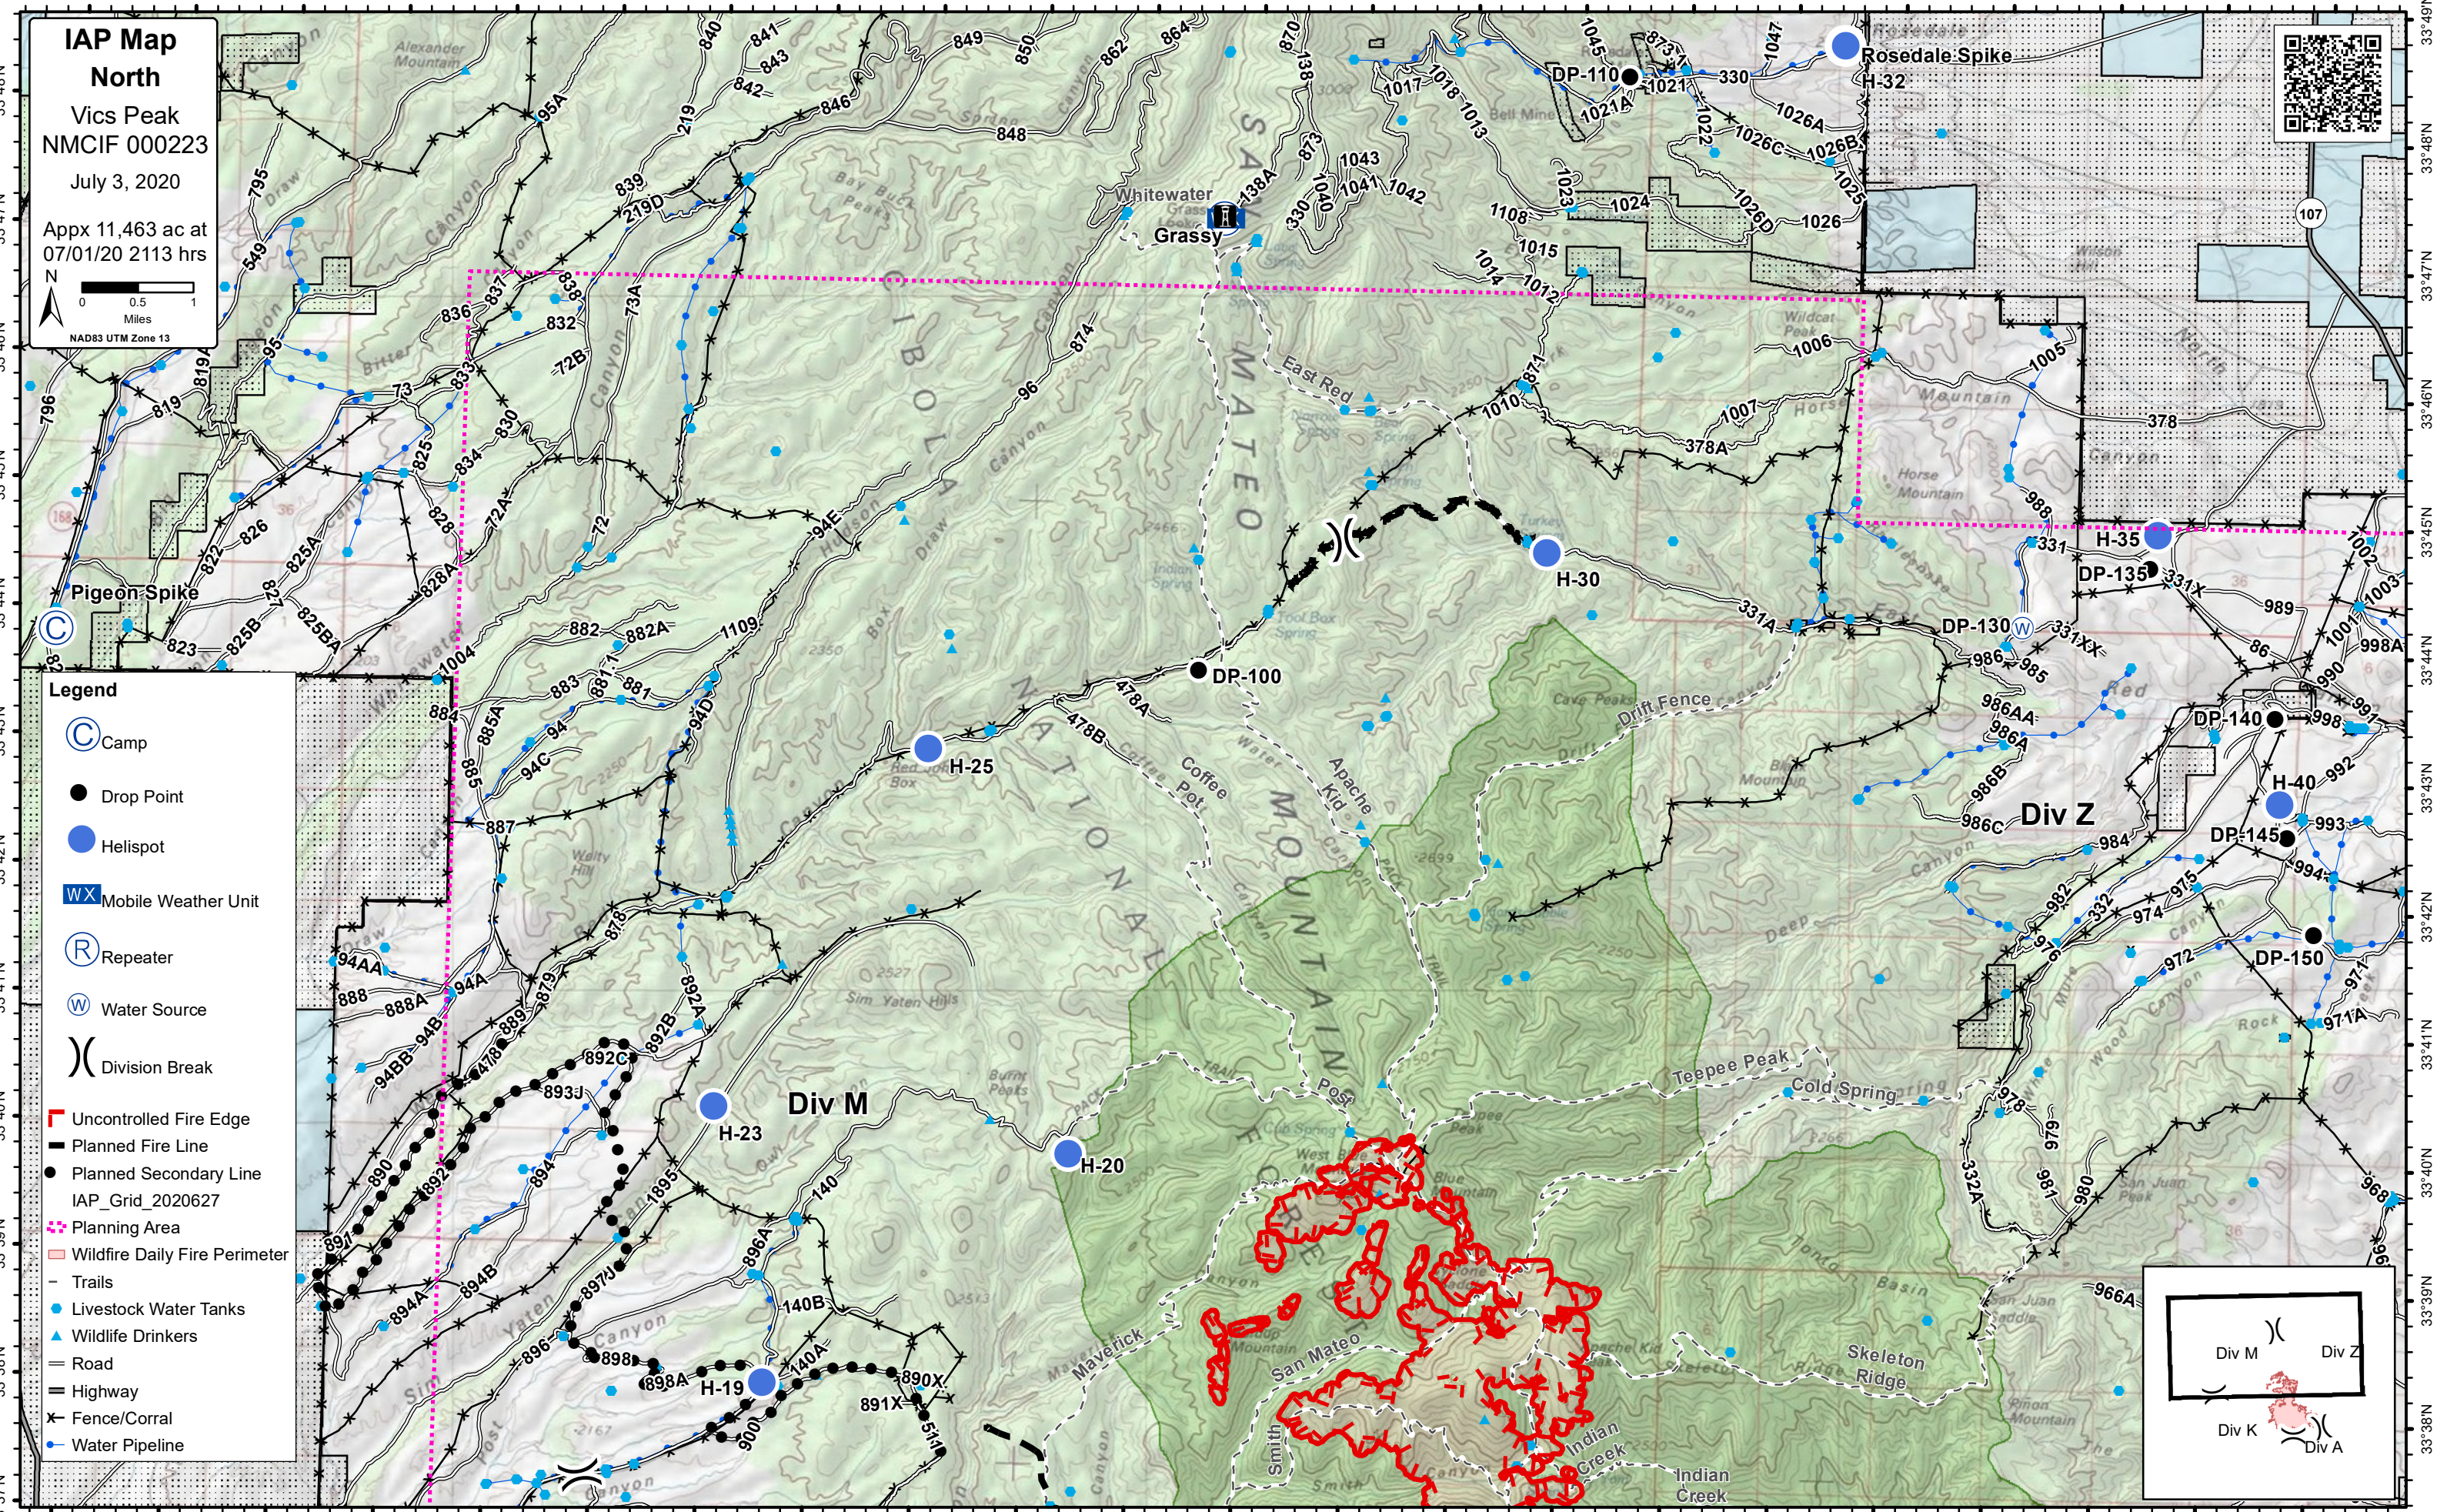

107°39'W 107°38'W 107°37'W 107°36'W 107°35'W 107°34'W 107°33'W 107°32'W 107°31'W 107°30'W 107°29'W 107°28'W 107°27'W 107°26'W 107°25'W 107°24'W 107°23'W 107°22'W 107°21'W 107°20'W 107°19'W 107°18'W

IAP Map
North
Vics Peak
NMCIF 000223
July 3, 2020
Appx 11,463 ac at
07/01/20 2113 hrs

- Legend**
- Camp
 - Drop Point
 - Helispot
 - Mobile Weather Unit
 - Repeater
 - Water Source
 - Division Break
 - Uncontrolled Fire Edge
 - Planned Fire Line
 - Planned Secondary Line
 - IAP_Grid_2020627
 - Planning Area
 - Wildfire Daily Fire Perimeter
 - Trails
 - Livestock Water Tanks
 - Wildlife Drinkers
 - Road
 - Highway
 - Fence/Corral
 - Water Pipeline

IAP Map
South
Vics Peak
NMCIF 000223
July 3, 2020
Appx 11,463 ac at
07/01/20 2113 hrs

- Legend**
- Aerial Hazard
 - Camp
 - Drop Point
 - Fire Origin
 - Unimproved Landing Area
 - Helispot
 - Mobile Weather Unit
 - Water Source
 - Division Break
 - Uncontrolled Fire Edge
 - Contained Line
 - Completed Hand Line
 - Planned Fire Line
 - Planned Secondary Line
 - IAP_Grid_2020627
 - Planning Area
 - Wildfire Daily Fire Perimeter
 - Trails
 - Livestock Water Tanks
 - Wildlife Drinkers

107°36'W 107°35'W 107°34'W 107°33'W 107°32'W 107°31'W 107°30'W 107°29'W 107°28'W 107°27'W 107°26'W 107°25'W 107°24'W 107°23'W 107°22'W 107°21'W 107°20'W 107°19'W 107°18'W 107°17'W 107°16'W 107°15'W