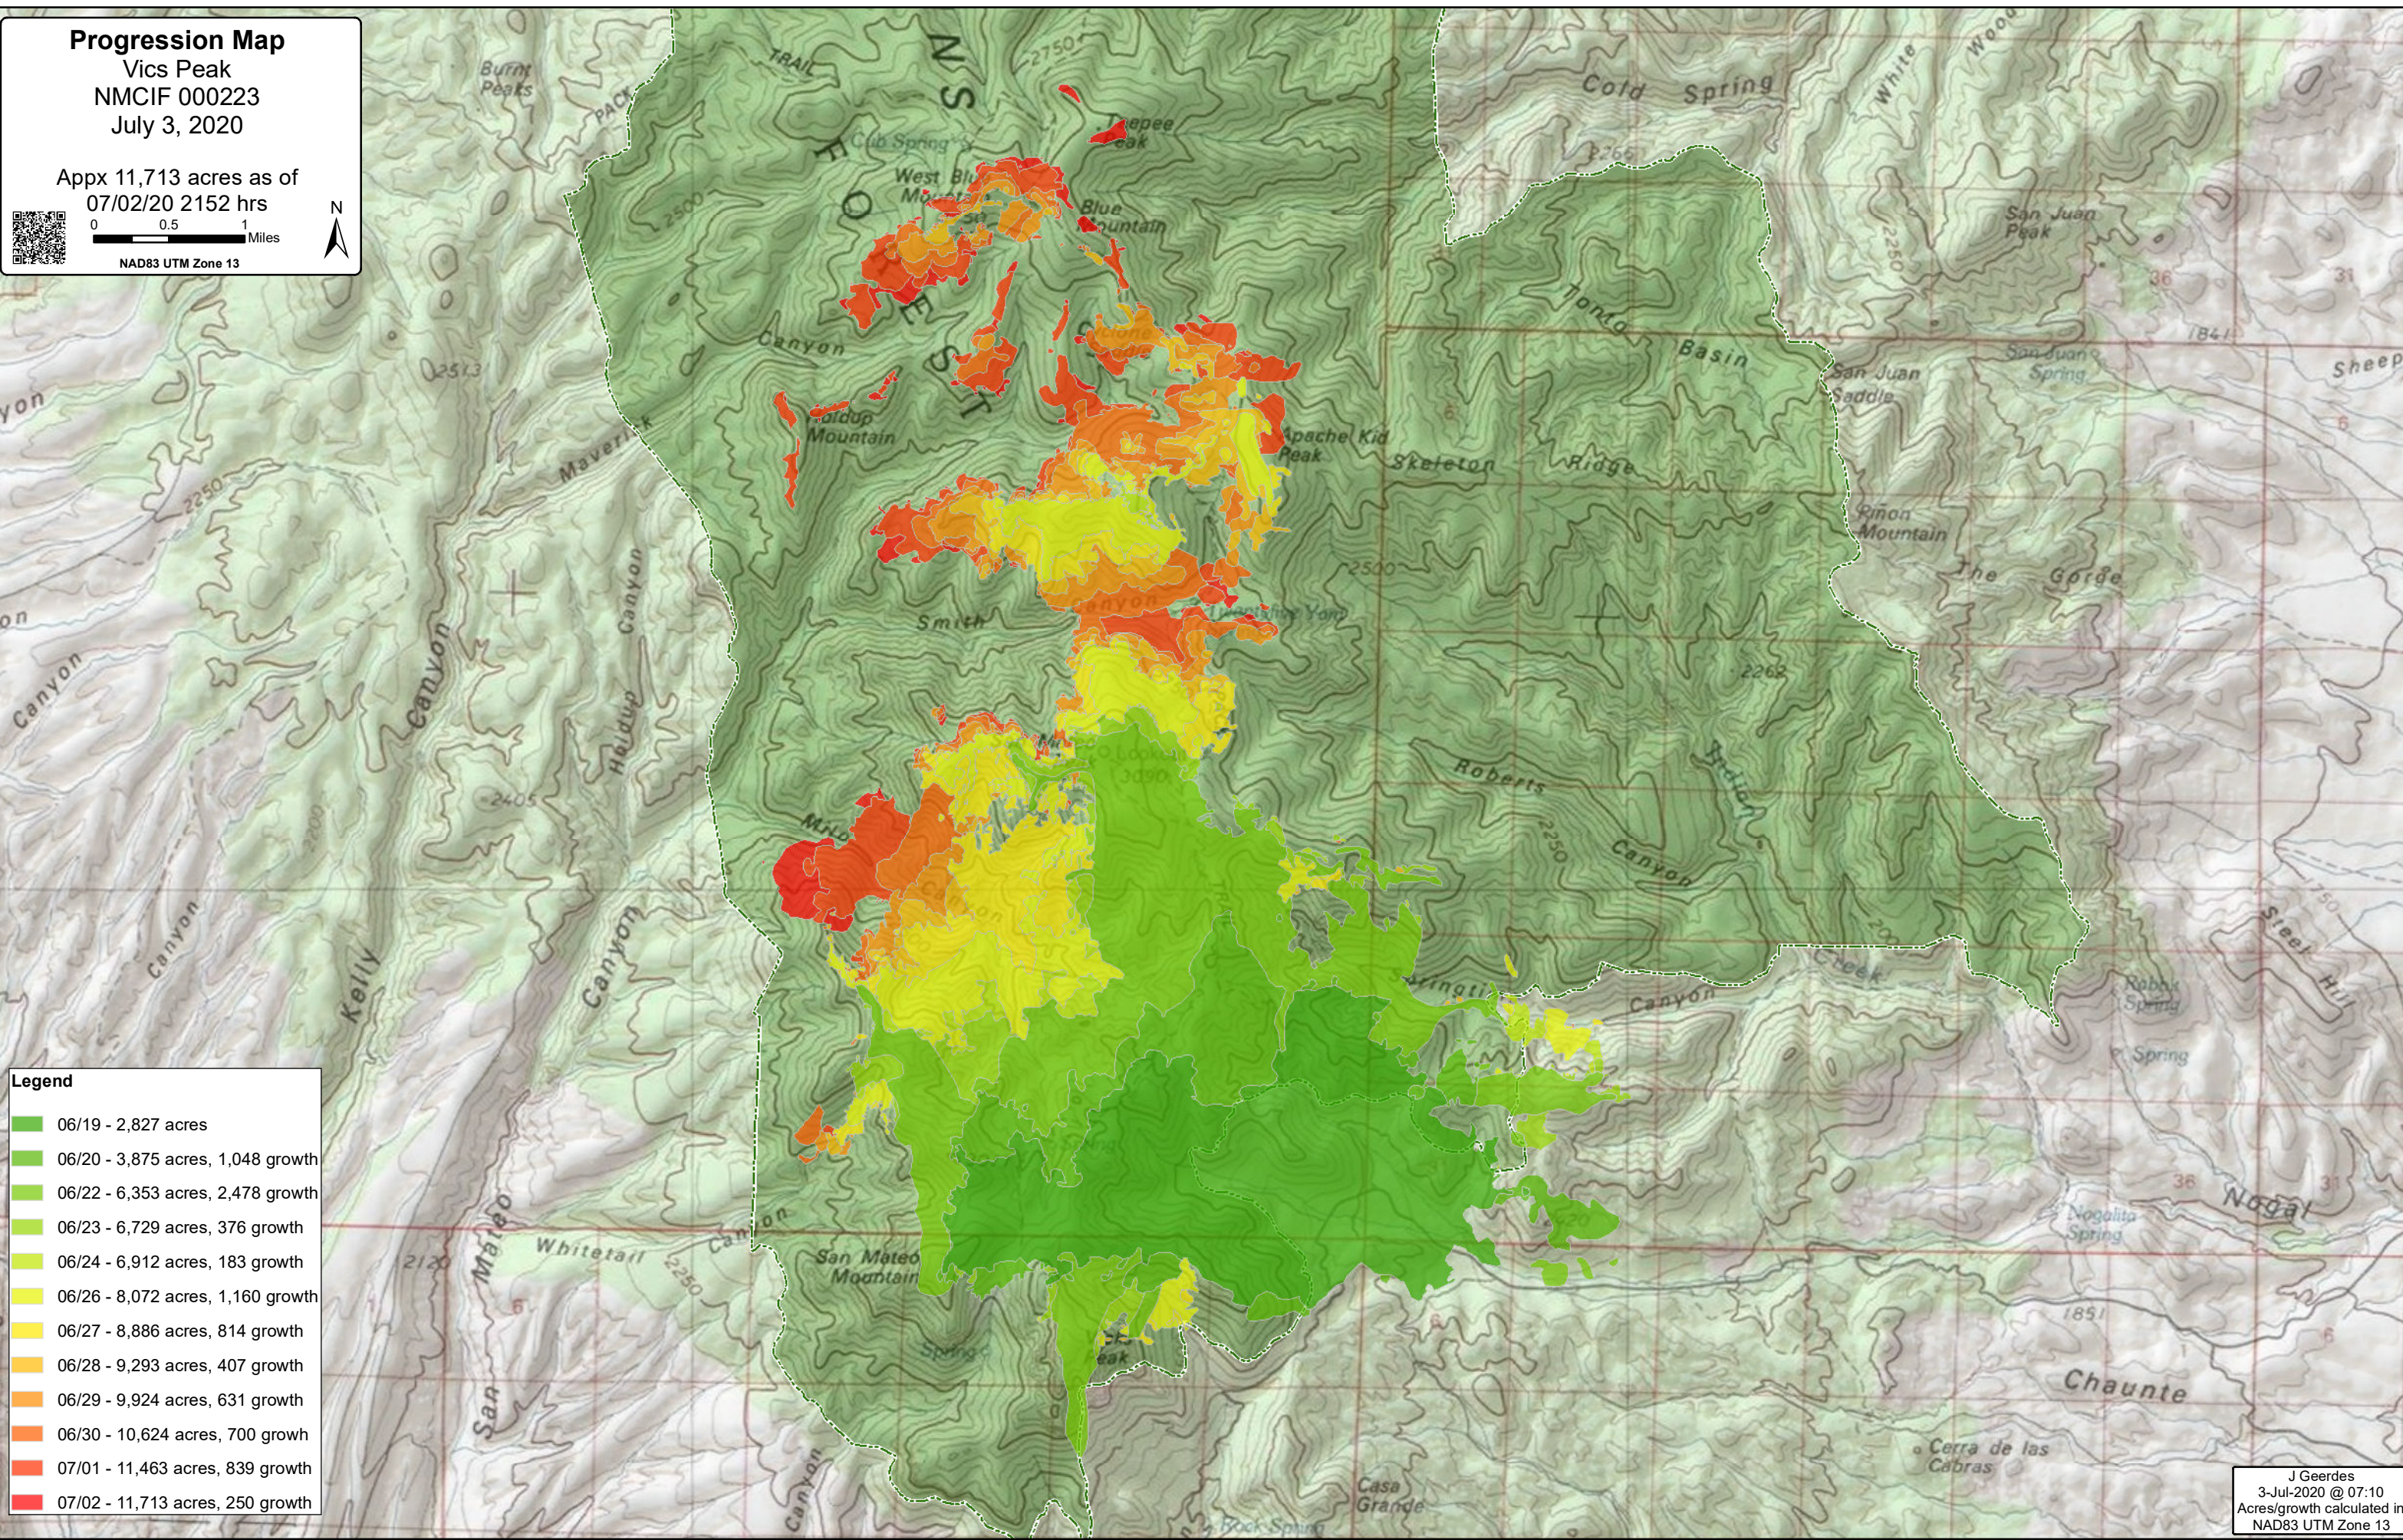

Progression Map

Vics Peak
NMCIF 000223
July 3, 2020

Appx 11,713 acres as of
07/02/20 2152 hrs

0 0.5 1 Miles

NAD83 UTM Zone 13

Legend	
06/19 - 2,827 acres	
06/20 - 3,875 acres, 1,048 growth	
06/22 - 6,353 acres, 2,478 growth	
06/23 - 6,729 acres, 376 growth	
06/24 - 6,912 acres, 183 growth	
06/26 - 8,072 acres, 1,160 growth	
06/27 - 8,886 acres, 814 growth	
06/28 - 9,293 acres, 407 growth	
06/29 - 9,924 acres, 631 growth	
06/30 - 10,624 acres, 700 growth	
07/01 - 11,463 acres, 839 growth	
07/02 - 11,713 acres, 250 growth	

J Geerdes
3-Jul-2020 @ 07:10
Acres/growth calculated in
NAD83 UTM Zone 13