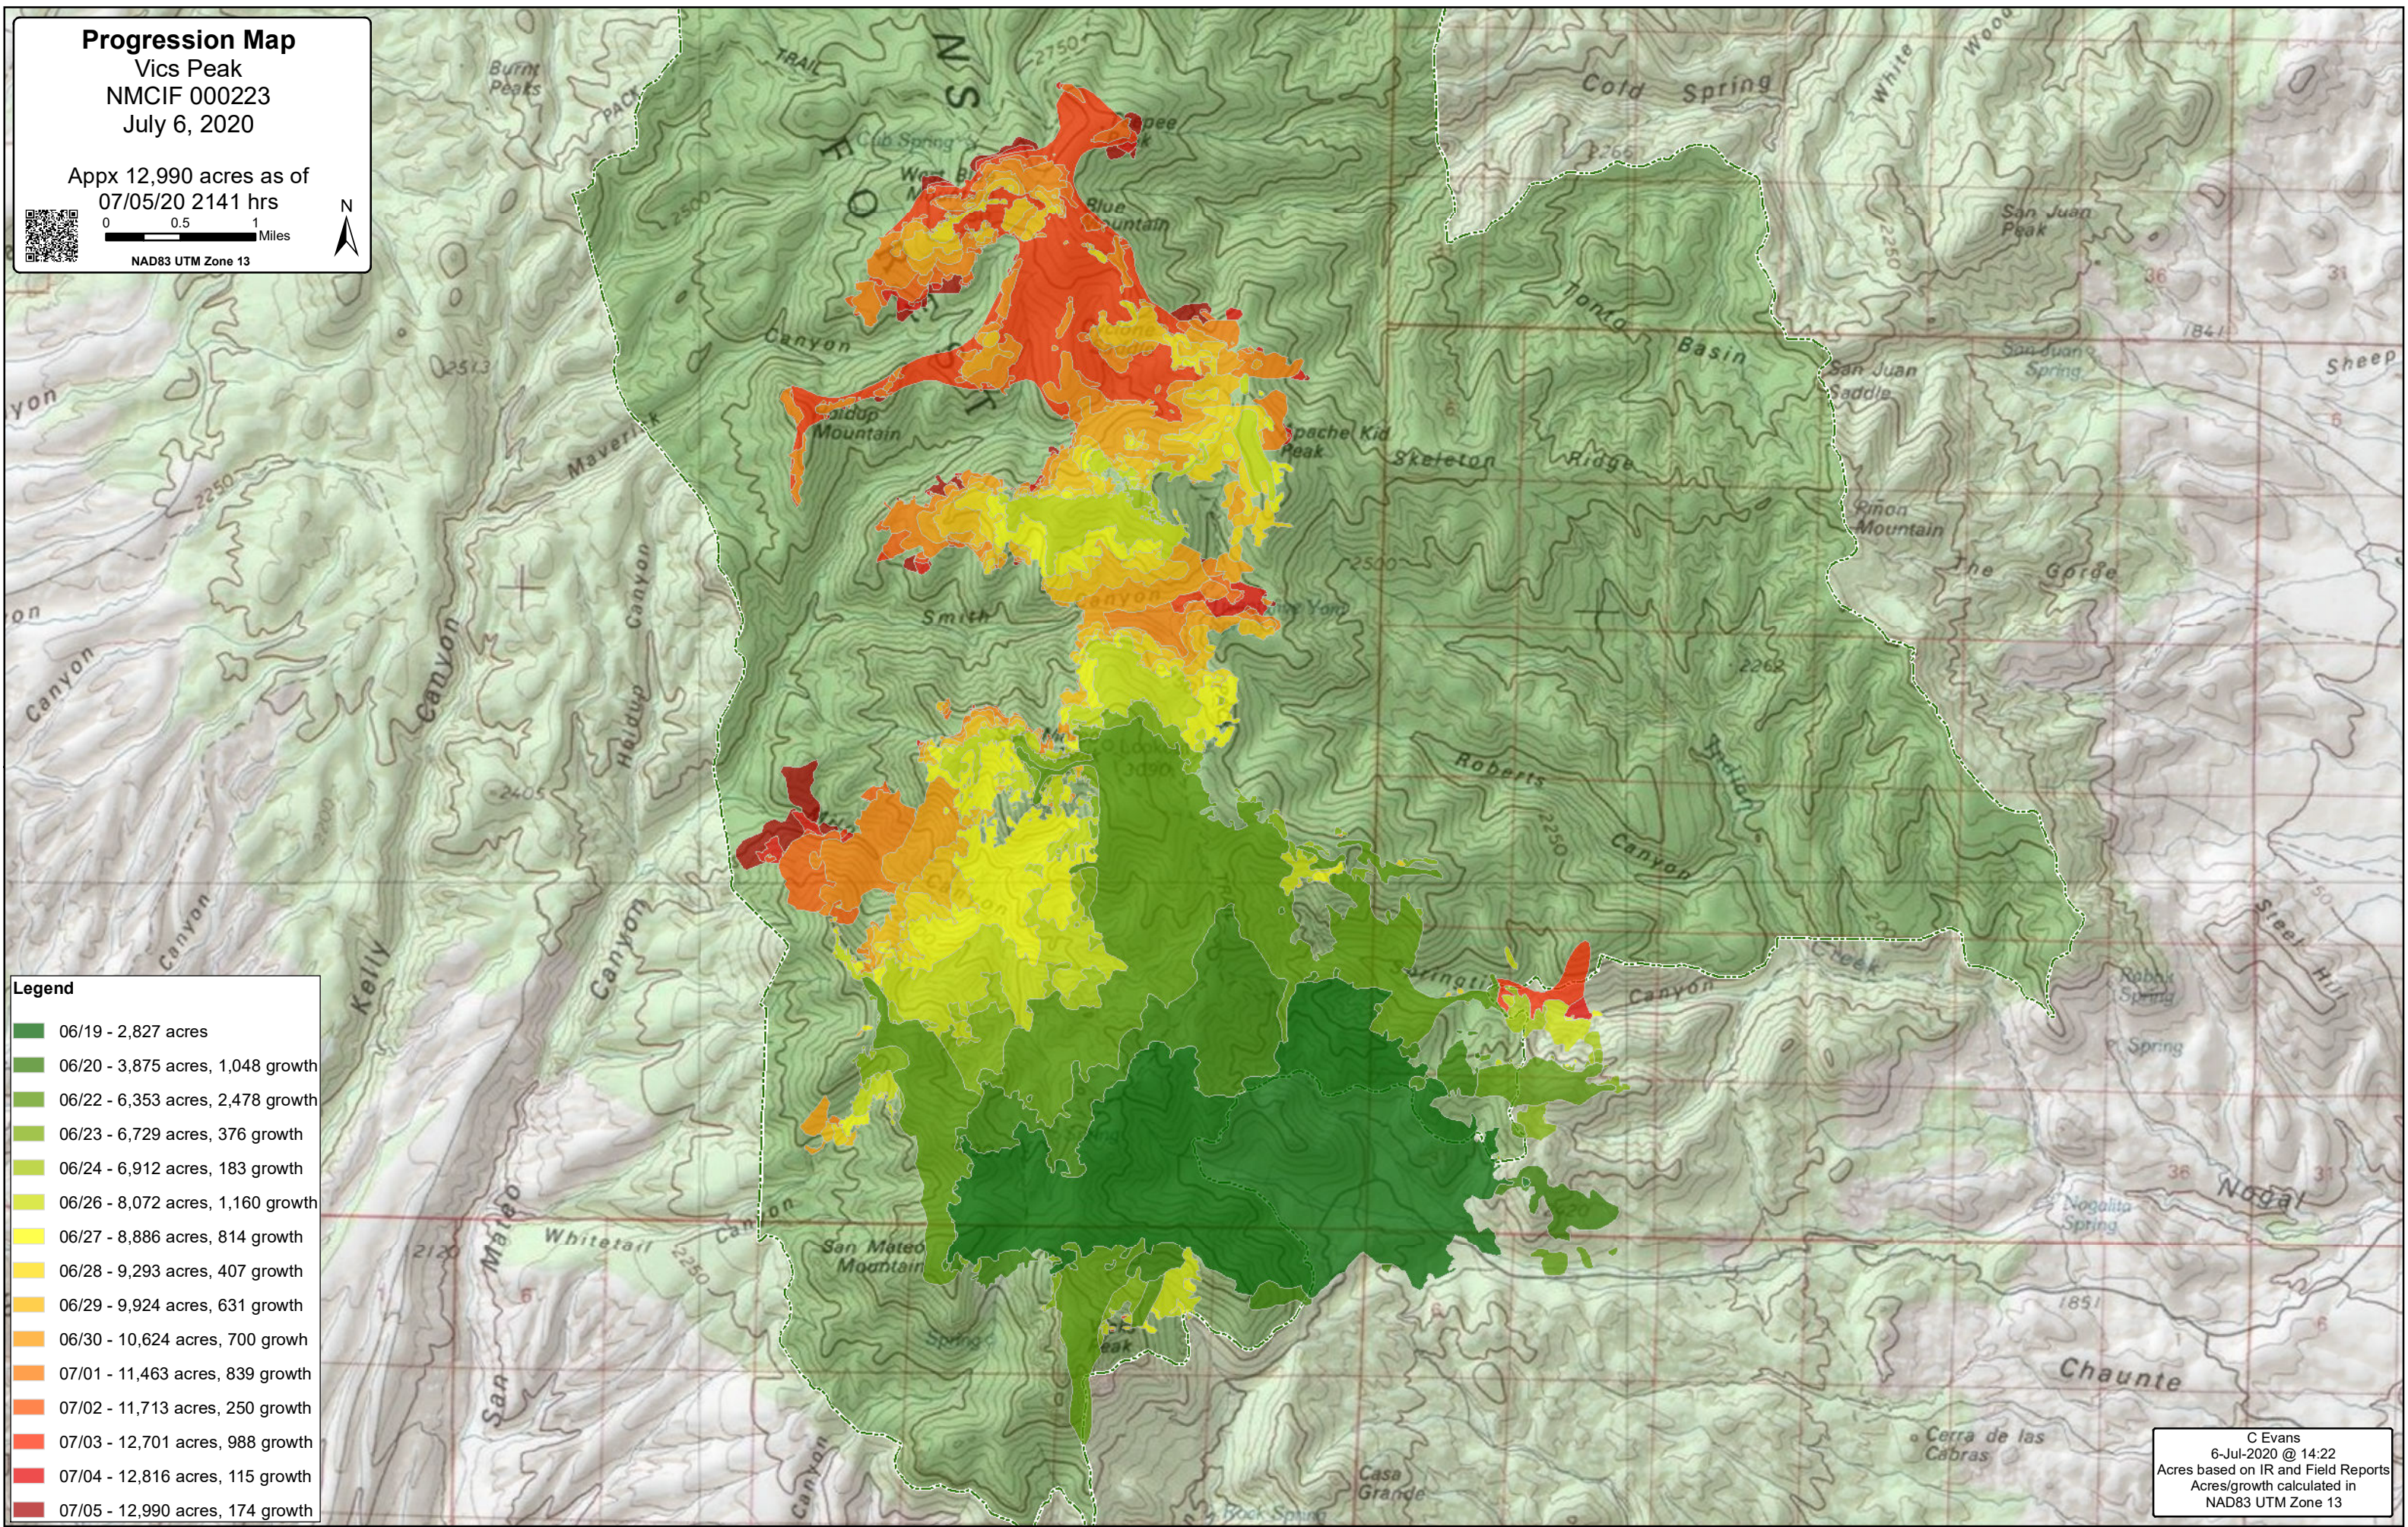

Progression Map

Vics Peak
NMCIF 000223
July 6, 2020

Appx 12,990 acres as of
07/05/20 2141 hrs

0 0.5 1 Miles

NAD83 UTM Zone 13

Date	Acres	Growth
06/19	2,827	0
06/20	3,875	1,048
06/22	6,353	2,478
06/23	6,729	376
06/24	6,912	183
06/26	8,072	1,160
06/27	8,886	814
06/28	9,293	407
06/29	9,924	631
06/30	10,624	700
07/01	11,463	839
07/02	11,713	250
07/03	12,701	988
07/04	12,816	115
07/05	12,990	174

C Evans
6-Jul-2020 @ 14:22
Acres based on IR and Field Reports
Acres/growth calculated in
NAD83 UTM Zone 13