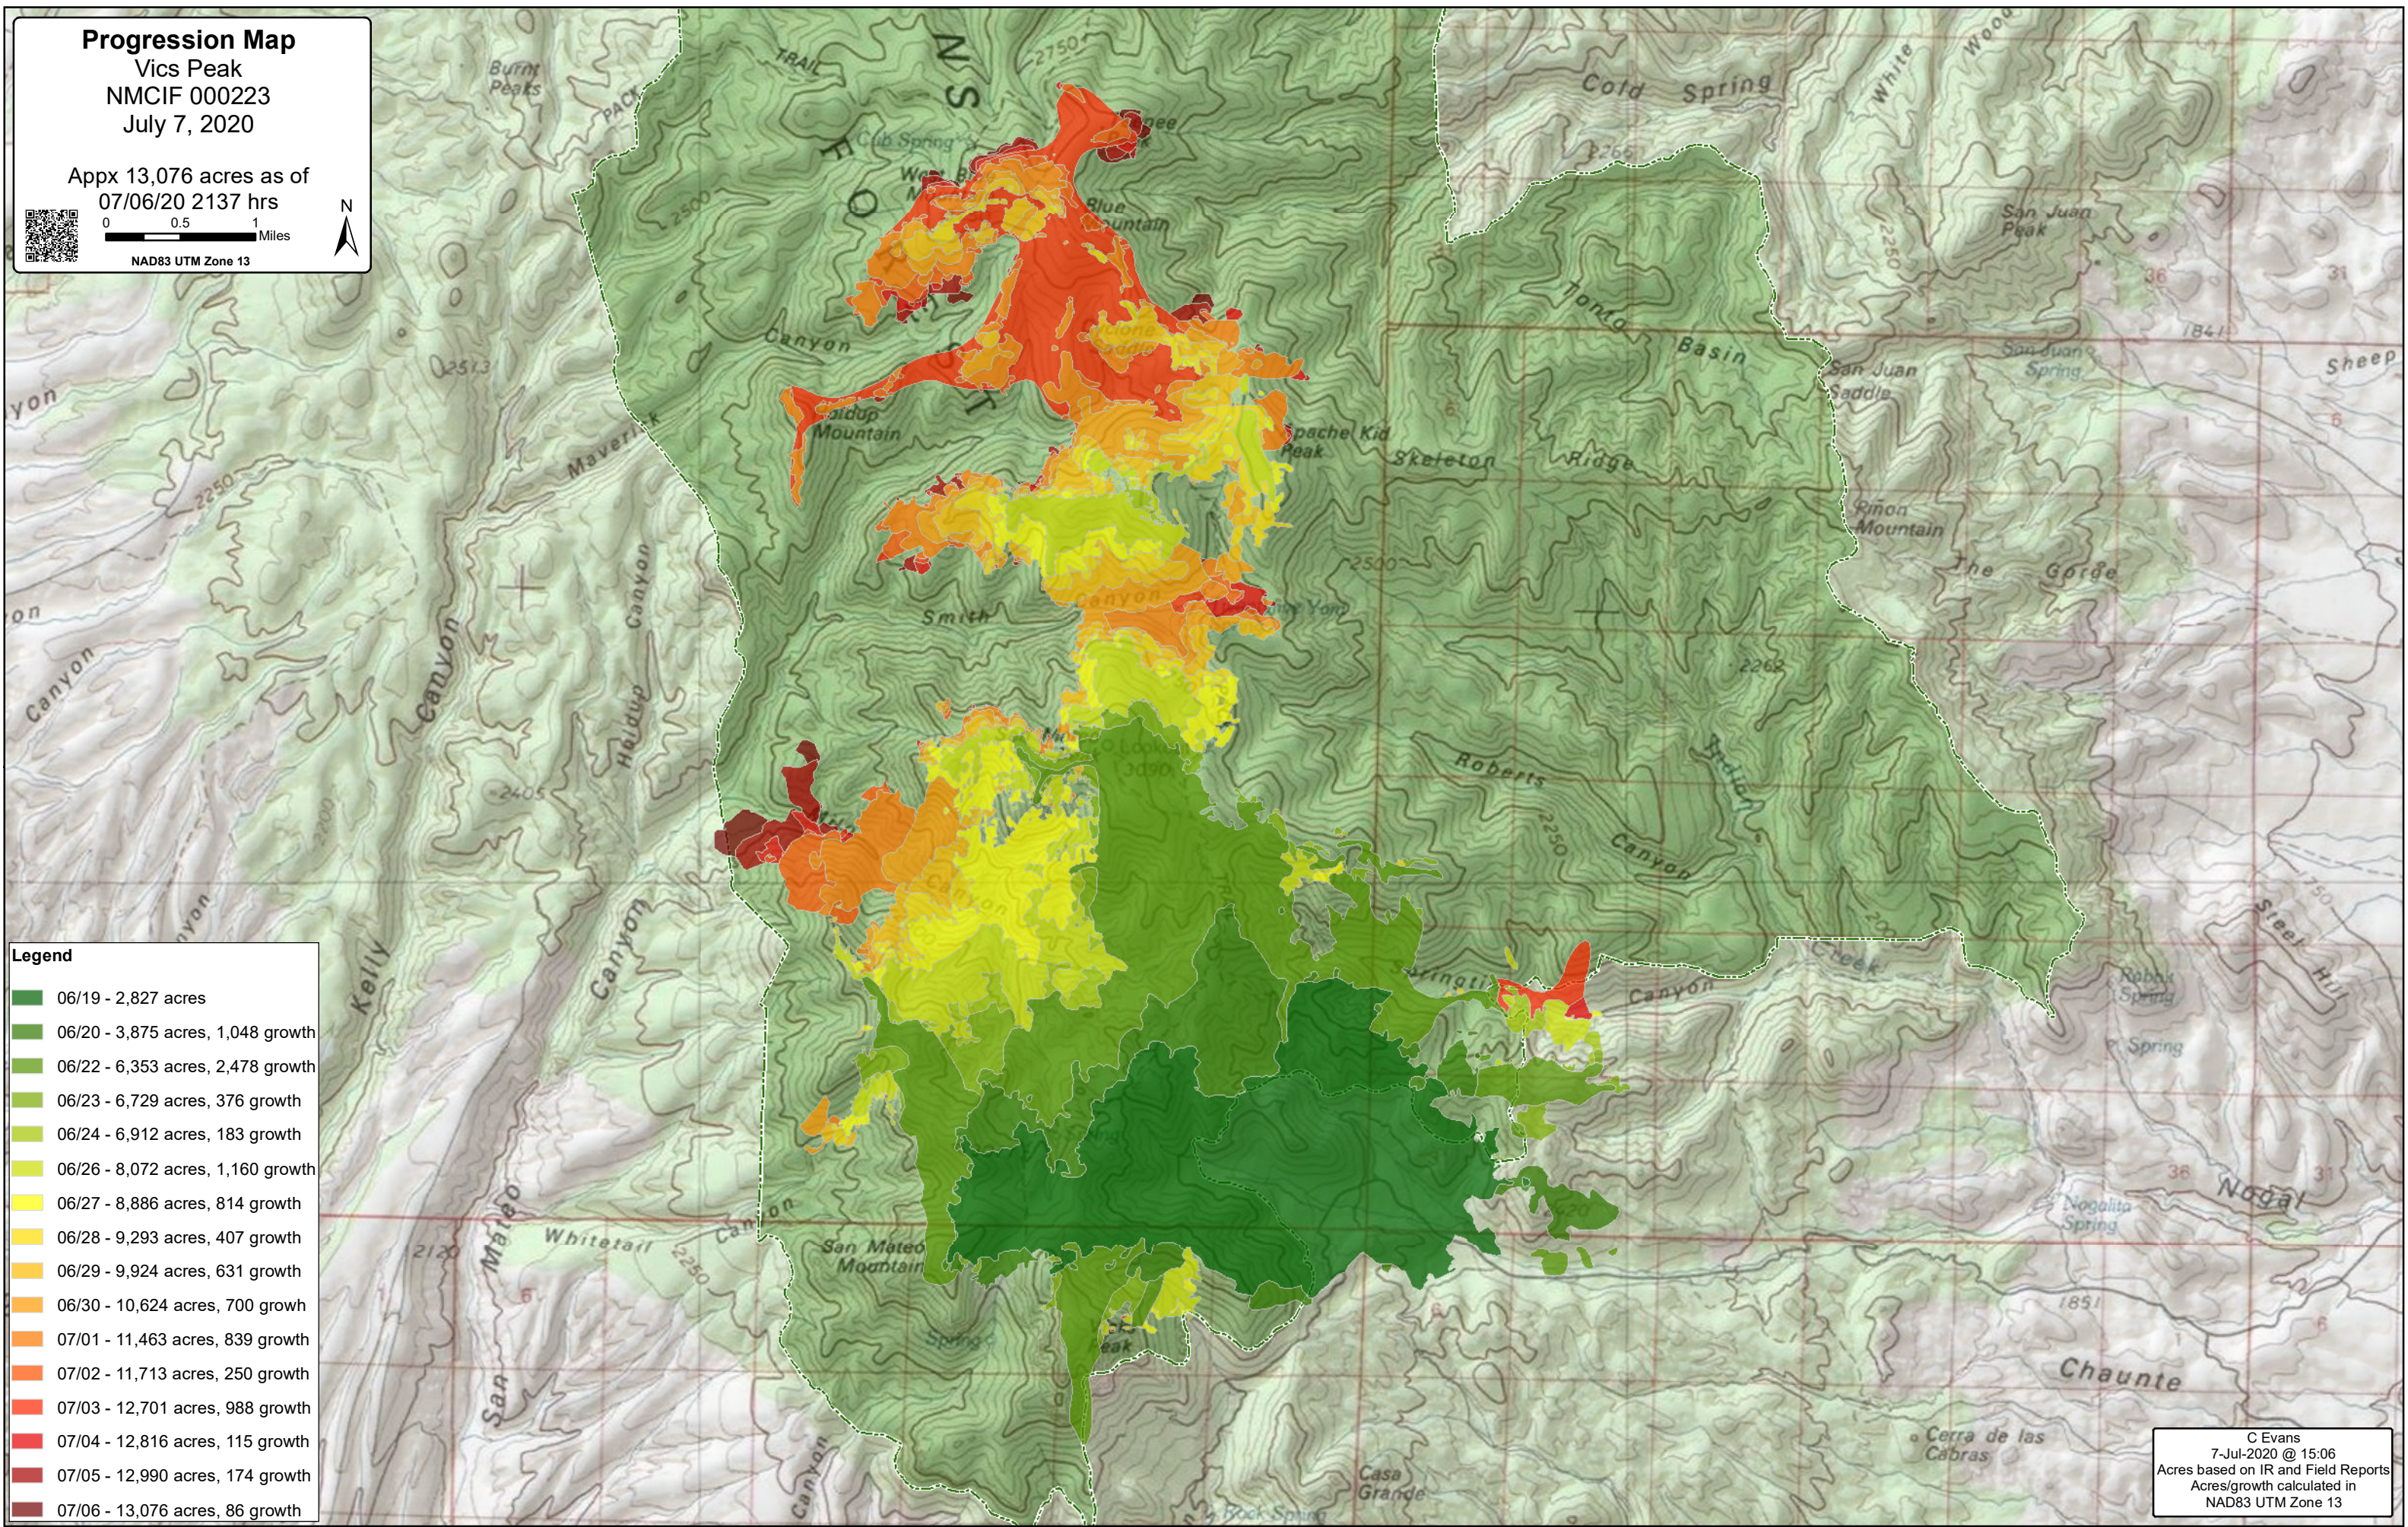

Progression Map

Vics Peak
NMCIF 000223
July 7, 2020

Appx 13,076 acres as of
07/06/20 2137 hrs

0 0.5 1 Miles

NAD83 UTM Zone 13

Legend	
06/19 - 2,827 acres	
06/20 - 3,875 acres, 1,048 growth	
06/22 - 6,353 acres, 2,478 growth	
06/23 - 6,729 acres, 376 growth	
06/24 - 6,912 acres, 183 growth	
06/26 - 8,072 acres, 1,160 growth	
06/27 - 8,886 acres, 814 growth	
06/28 - 9,293 acres, 407 growth	
06/29 - 9,924 acres, 631 growth	
06/30 - 10,624 acres, 700 growth	
07/01 - 11,463 acres, 839 growth	
07/02 - 11,713 acres, 250 growth	
07/03 - 12,701 acres, 988 growth	
07/04 - 12,816 acres, 115 growth	
07/05 - 12,990 acres, 174 growth	
07/06 - 13,076 acres, 86 growth	

C Evans
7-Jul-2020 @ 15:06
Acres based on IR and Field Reports
Acres/growth calculated in
NAD83 UTM Zone 13