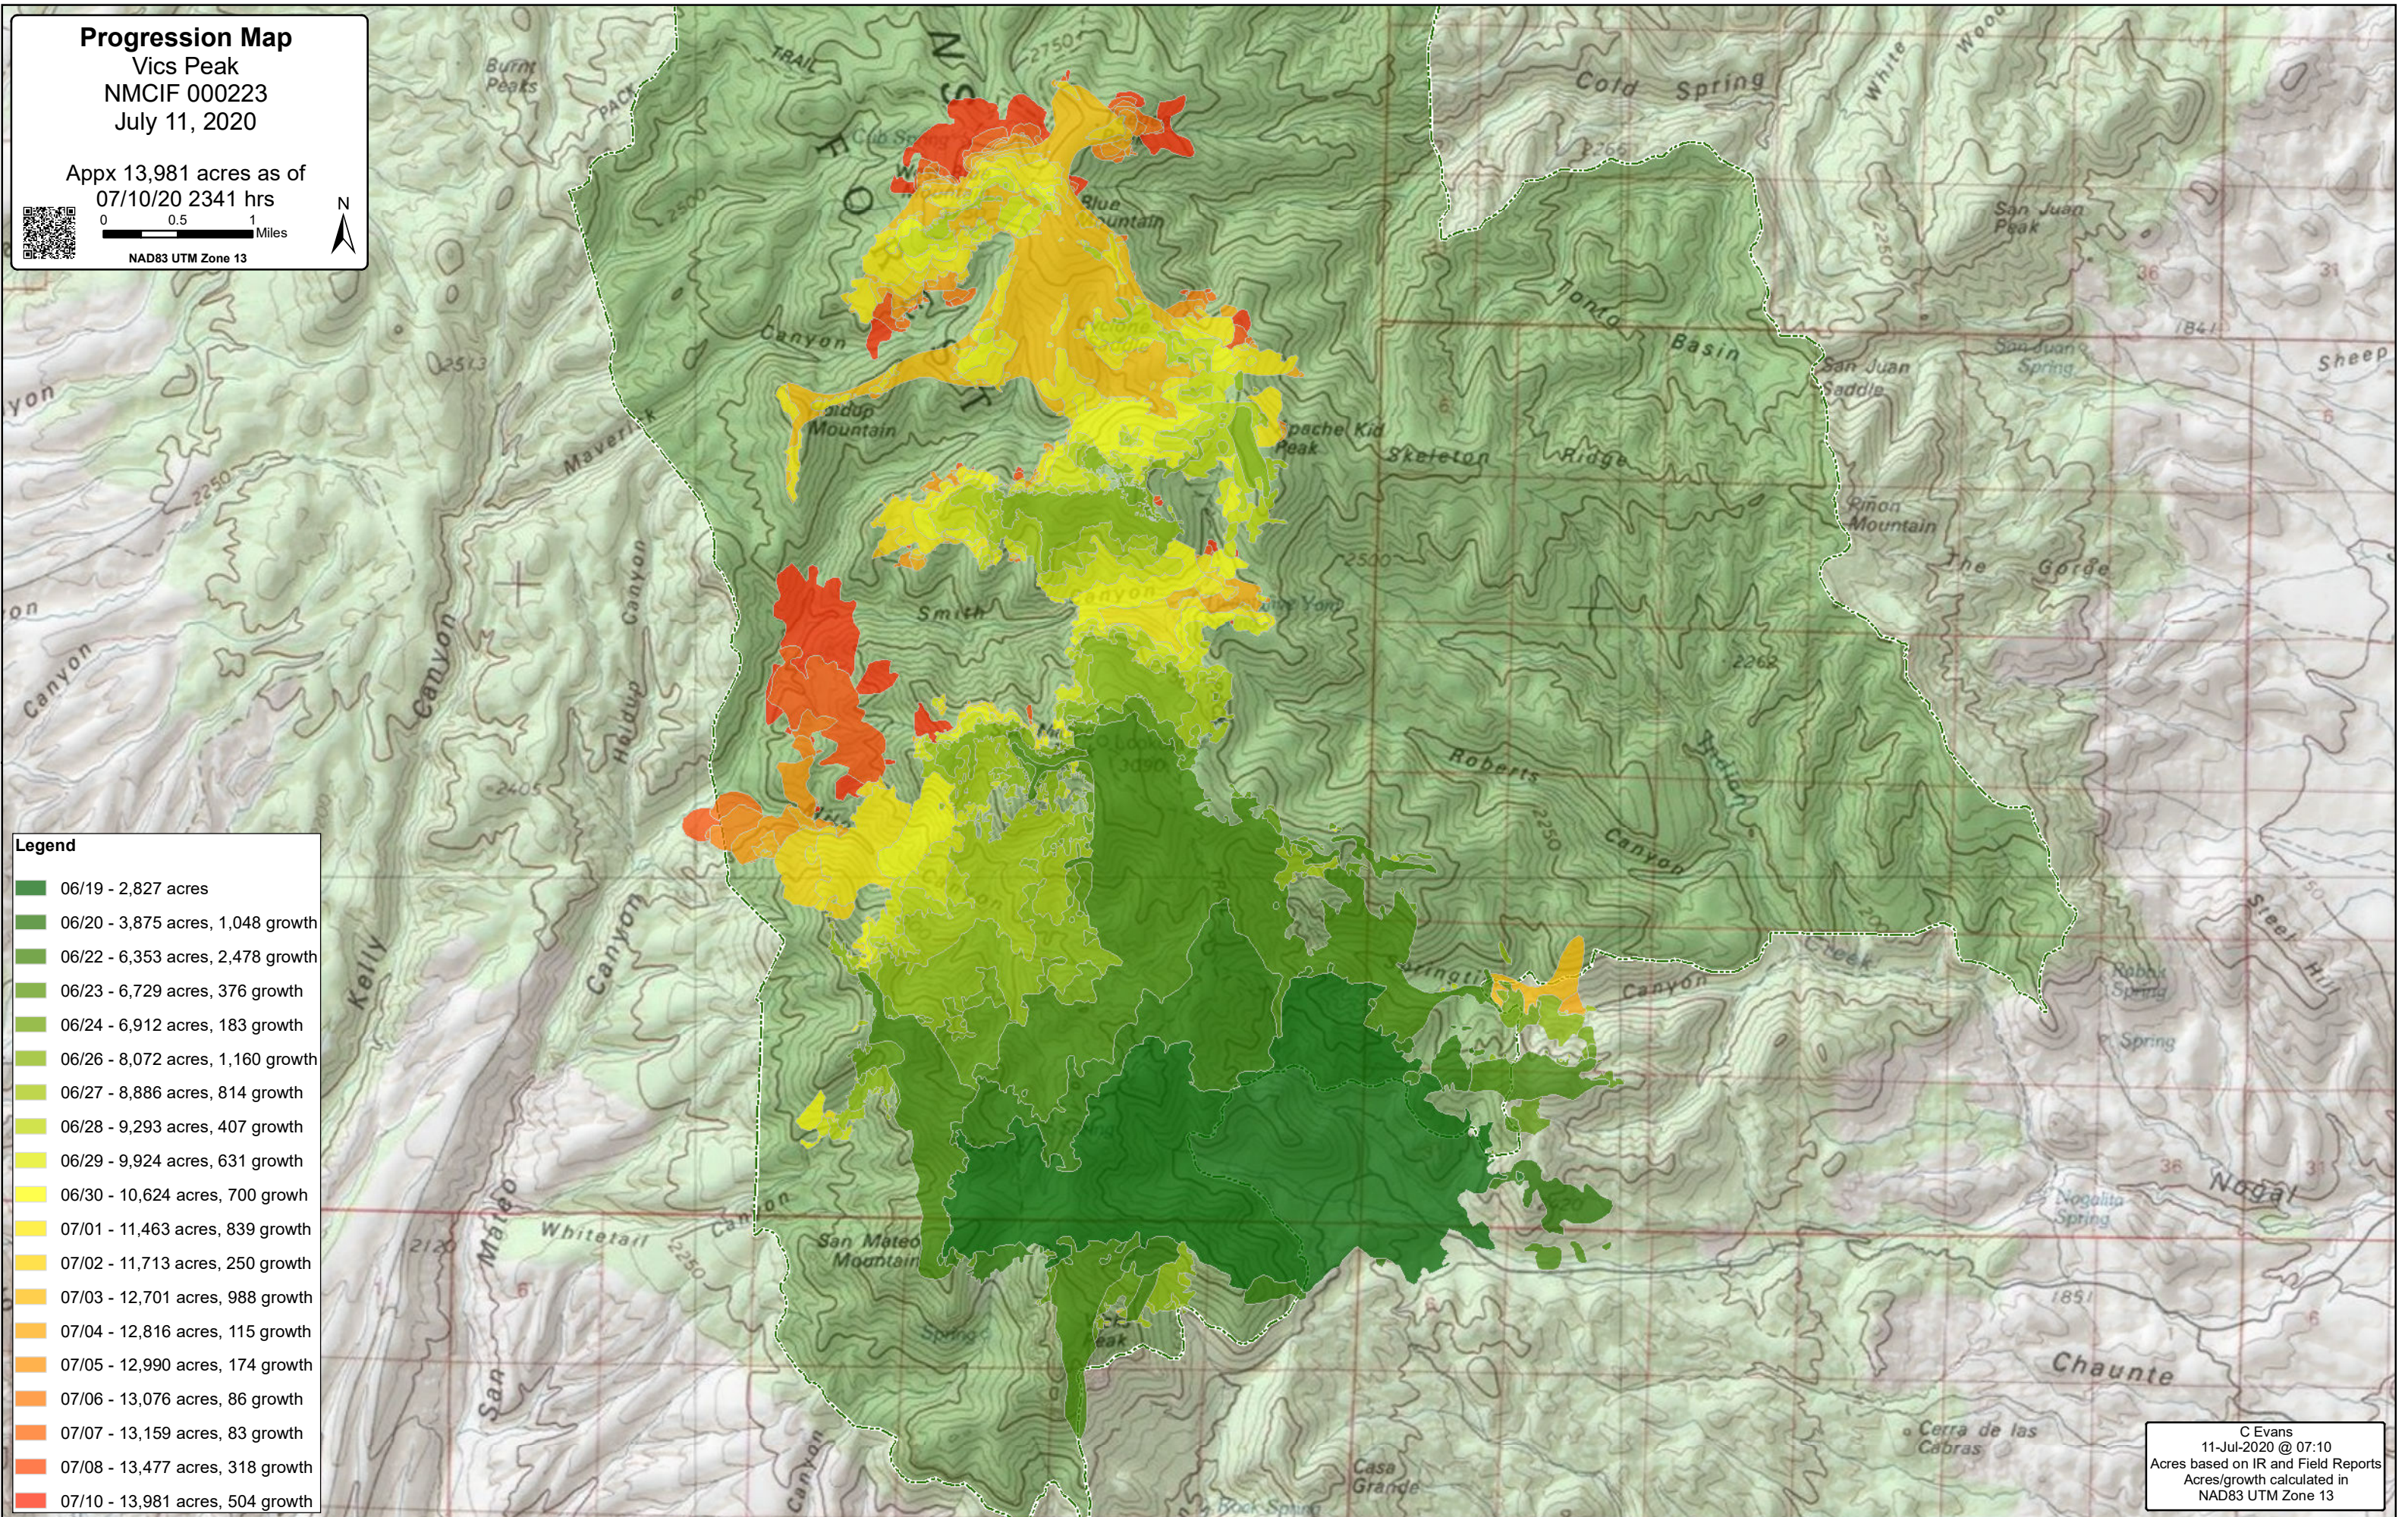

# Progression Map

Vics Peak  
NMCIF 000223  
July 11, 2020

Appx 13,981 acres as of  
07/10/20 2341 hrs

0 0.5 1 Miles

NAD83 UTM Zone 13

Legend	
06/19 - 2,827 acres	
06/20 - 3,875 acres, 1,048 growth	
06/22 - 6,353 acres, 2,478 growth	
06/23 - 6,729 acres, 376 growth	
06/24 - 6,912 acres, 183 growth	
06/26 - 8,072 acres, 1,160 growth	
06/27 - 8,886 acres, 814 growth	
06/28 - 9,293 acres, 407 growth	
06/29 - 9,924 acres, 631 growth	
06/30 - 10,624 acres, 700 growth	
07/01 - 11,463 acres, 839 growth	
07/02 - 11,713 acres, 250 growth	
07/03 - 12,701 acres, 988 growth	
07/04 - 12,816 acres, 115 growth	
07/05 - 12,990 acres, 174 growth	
07/06 - 13,076 acres, 86 growth	
07/07 - 13,159 acres, 83 growth	
07/08 - 13,477 acres, 318 growth	
07/10 - 13,981 acres, 504 growth	

C Evans  
11-Jul-2020 @ 07:10  
Acres based on IR and Field Reports  
Acres/growth calculated in  
NAD83 UTM Zone 13