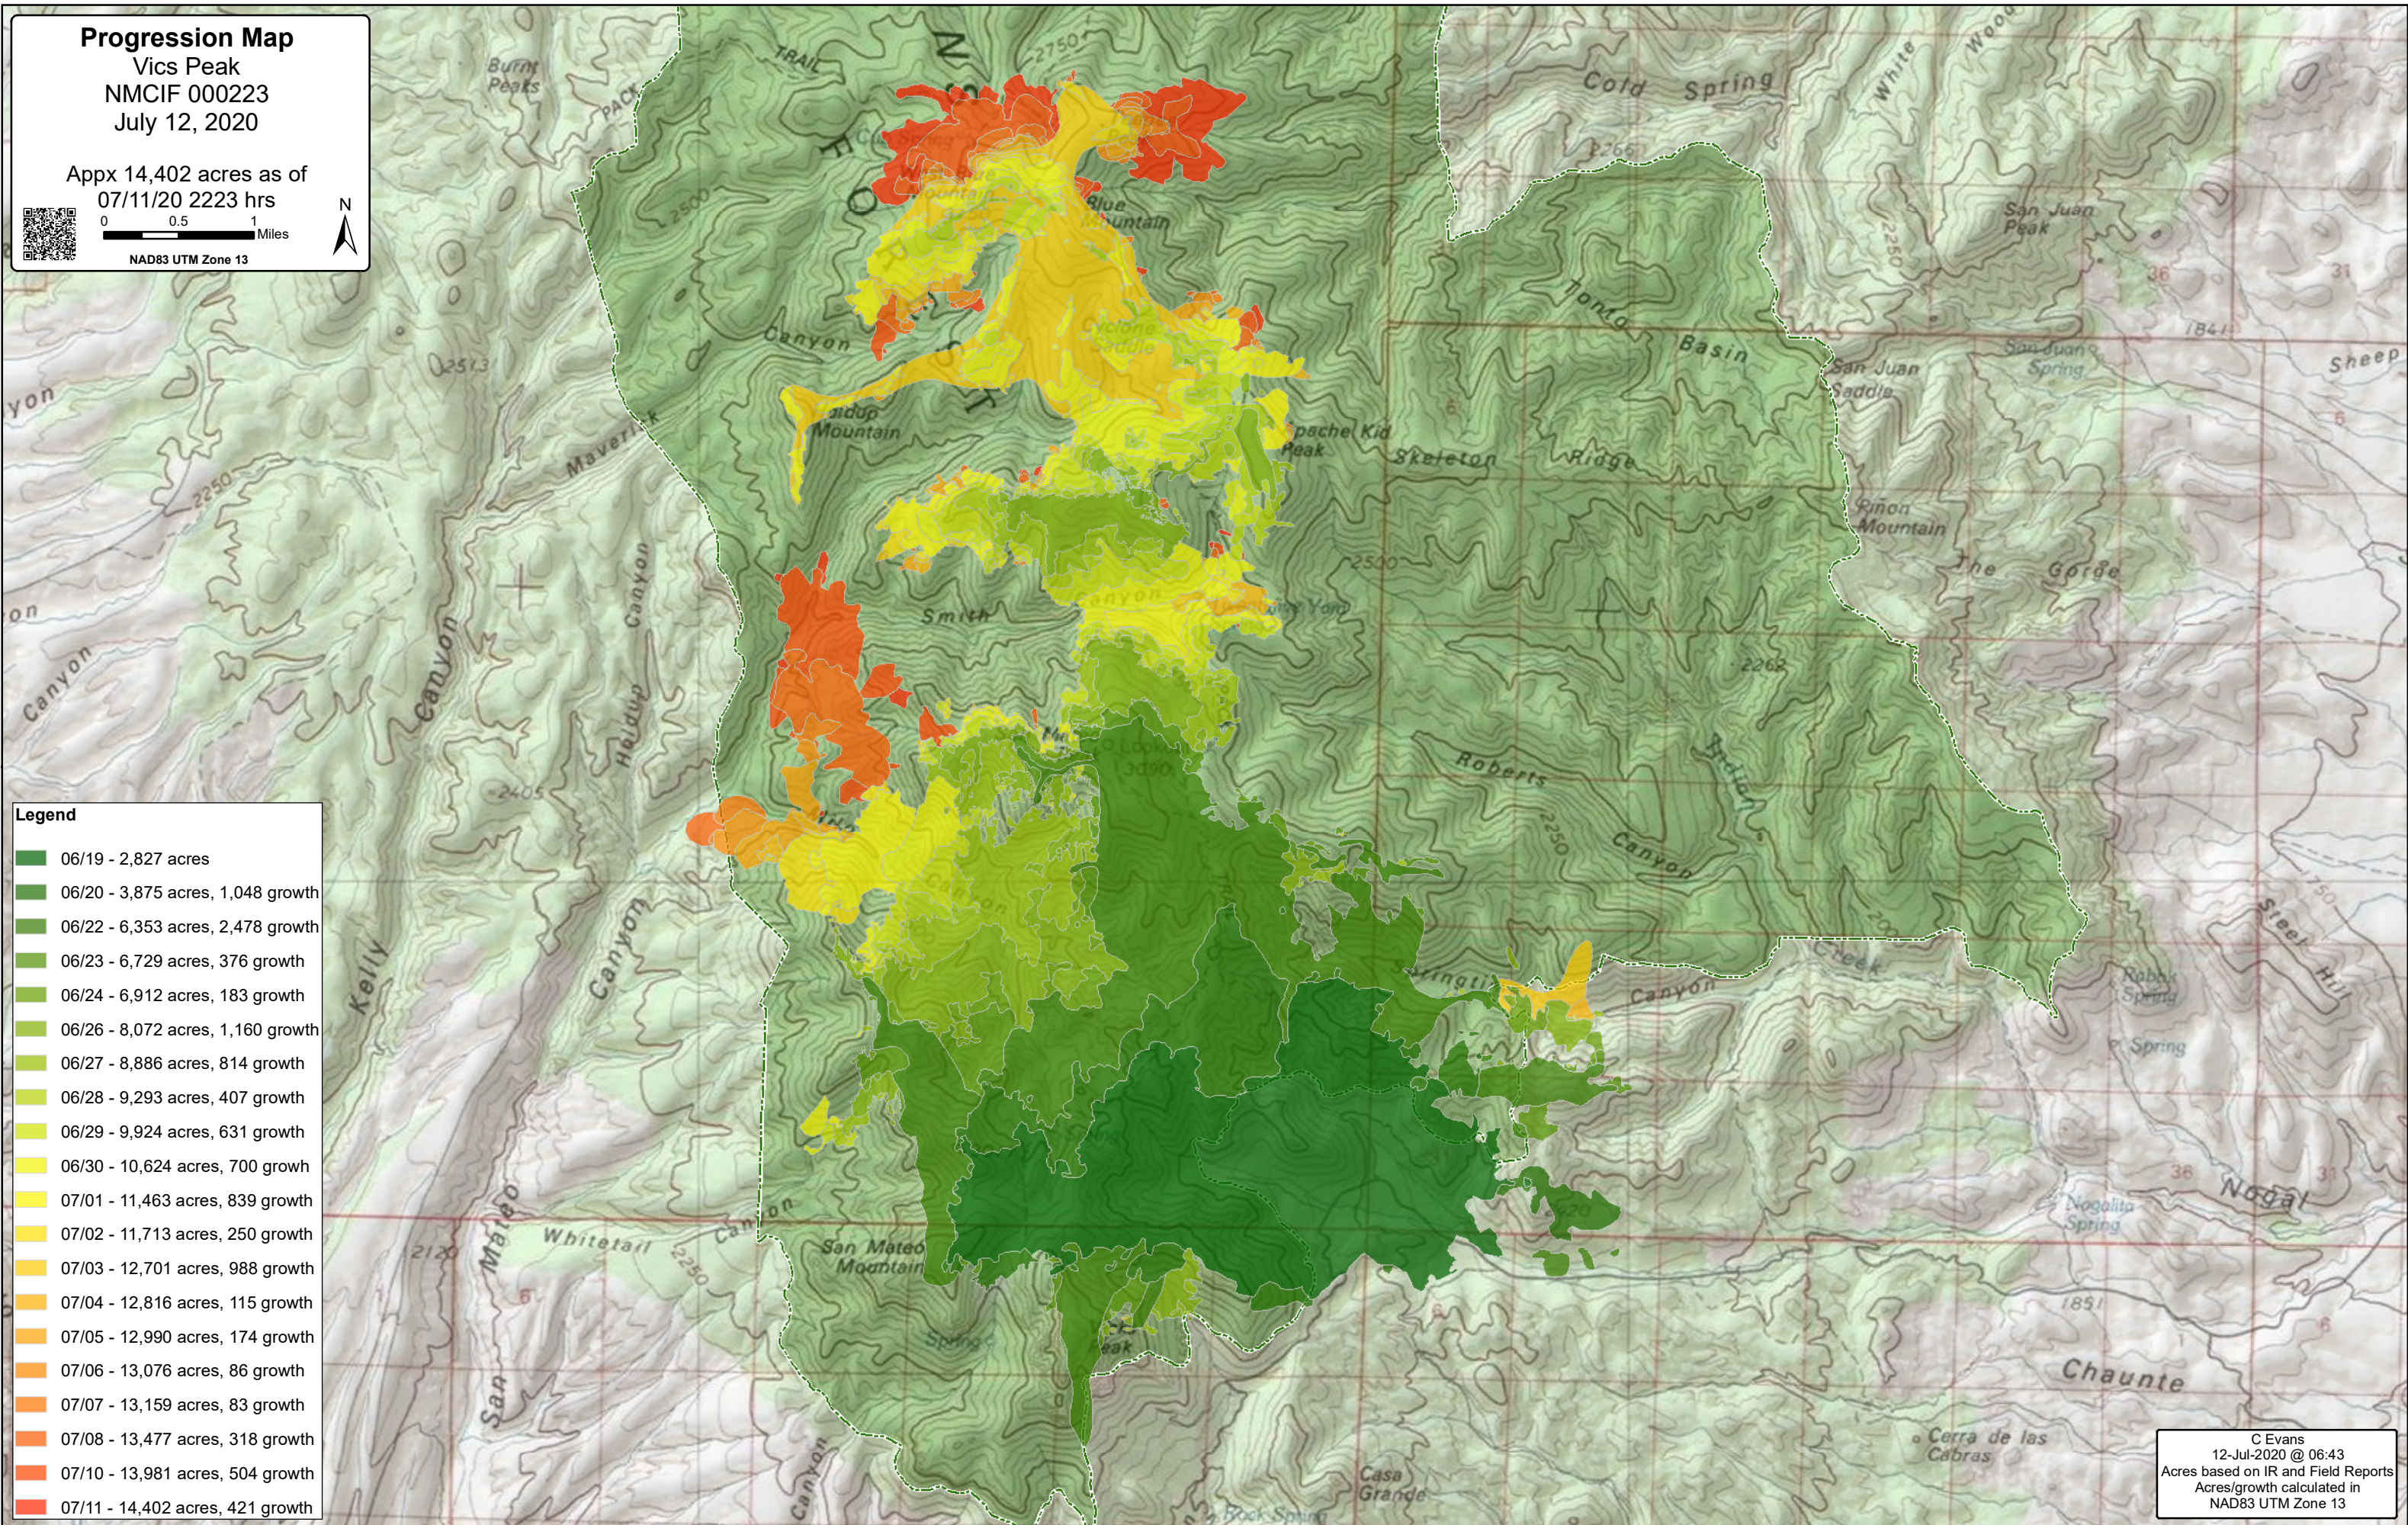

# Progression Map

Vics Peak  
NMCIF 000223  
July 12, 2020

Appx 14,402 acres as of  
07/11/20 2223 hrs

0 0.5 1 Miles

NAD83 UTM Zone 13

Legend	
Dark Green	06/19 - 2,827 acres
Green	06/20 - 3,875 acres, 1,048 growth
Light Green	06/22 - 6,353 acres, 2,478 growth
Yellow-Green	06/23 - 6,729 acres, 376 growth
Yellow	06/24 - 6,912 acres, 183 growth
Light Yellow	06/26 - 8,072 acres, 1,160 growth
Yellow-Gold	06/27 - 8,886 acres, 814 growth
Gold	06/28 - 9,293 acres, 407 growth
Light Orange	06/29 - 9,924 acres, 631 growth
Yellow-Orange	06/30 - 10,624 acres, 700 growth
Orange	07/01 - 11,463 acres, 839 growth
Light Red	07/02 - 11,713 acres, 250 growth
Orange	07/03 - 12,701 acres, 988 growth
Light Red	07/04 - 12,816 acres, 115 growth
Orange	07/05 - 12,990 acres, 174 growth
Light Red	07/06 - 13,076 acres, 86 growth
Orange	07/07 - 13,159 acres, 83 growth
Light Red	07/08 - 13,477 acres, 318 growth
Red	07/10 - 13,981 acres, 504 growth
Dark Red	07/11 - 14,402 acres, 421 growth

C Evans  
12-Jul-2020 @ 06:43  
Acres based on IR and Field Reports  
Acres/growth calculated in  
NAD83 UTM Zone 13