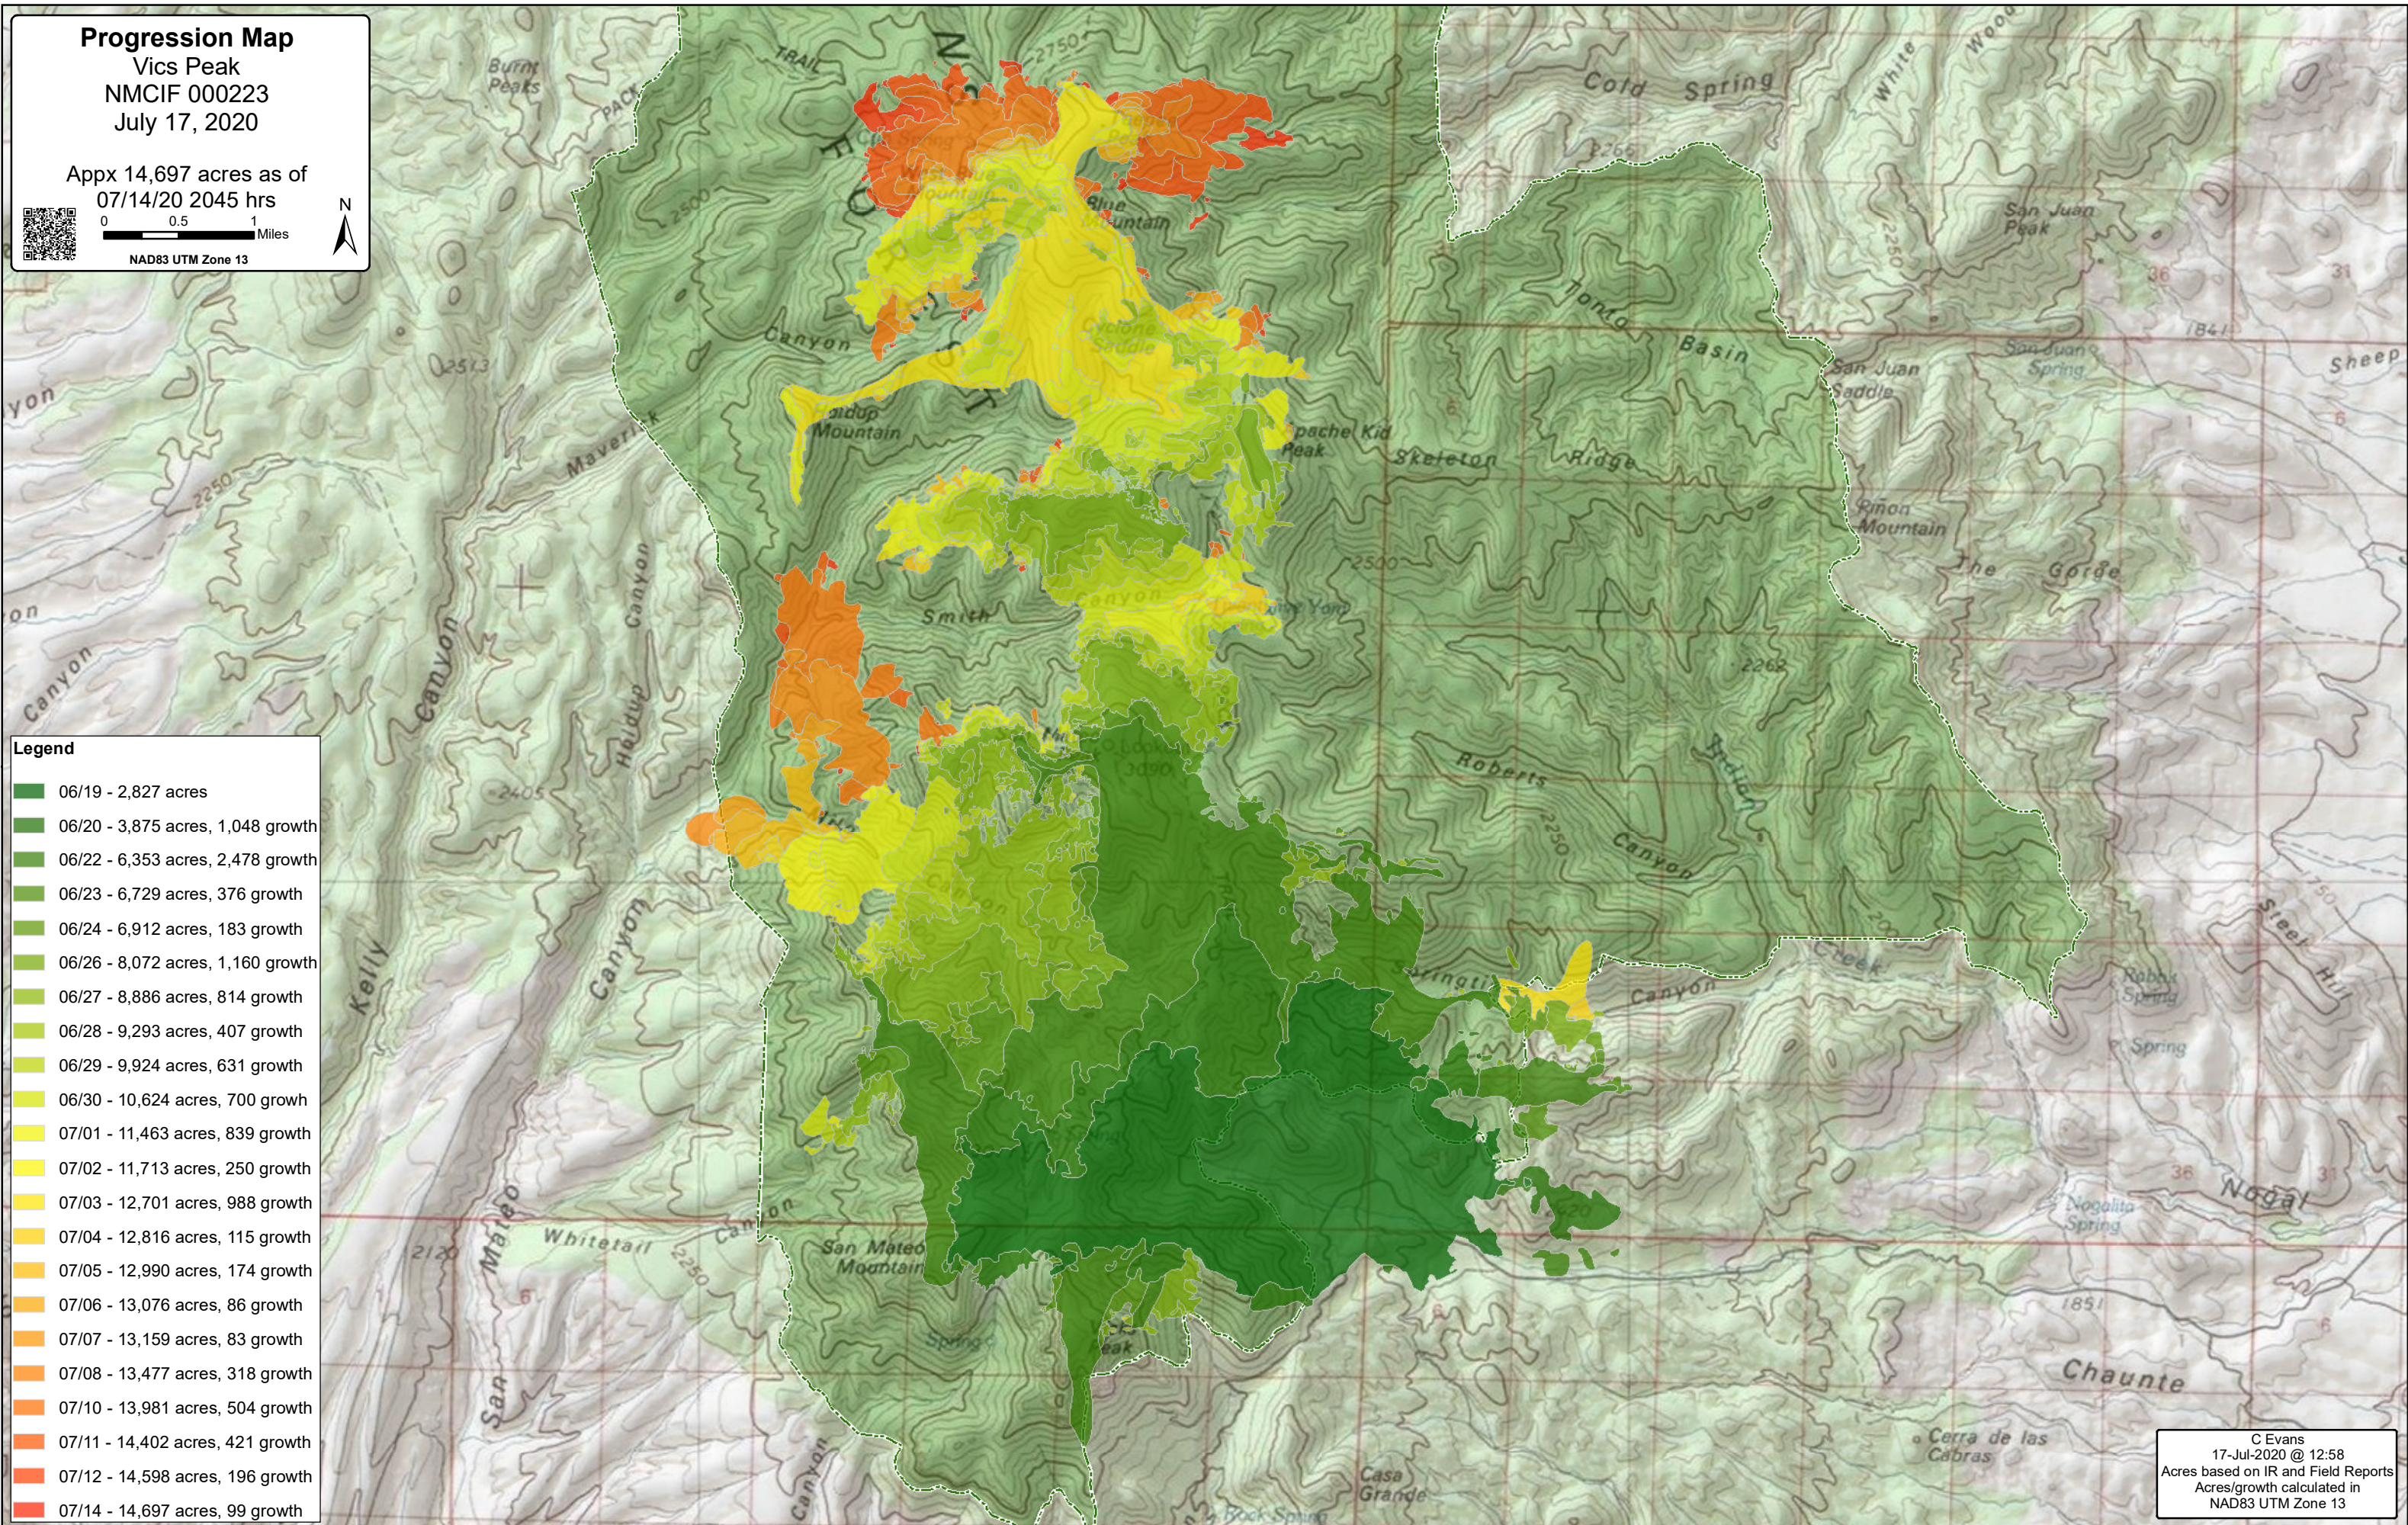

Progression Map

Vics Peak
NMCIF 000223
July 17, 2020

Appx 14,697 acres as of
07/14/20 2045 hrs

0 0.5 1 Miles

NAD83 UTM Zone 13

Legend	
Dark Green	06/19 - 2,827 acres
Green	06/20 - 3,875 acres, 1,048 growth
Light Green	06/22 - 6,353 acres, 2,478 growth
Yellow-Green	06/23 - 6,729 acres, 376 growth
Yellow	06/24 - 6,912 acres, 183 growth
Light Yellow	06/26 - 8,072 acres, 1,160 growth
Yellow-Green	06/27 - 8,886 acres, 814 growth
Yellow	06/28 - 9,293 acres, 407 growth
Light Yellow	06/29 - 9,924 acres, 631 growth
Yellow	06/30 - 10,624 acres, 700 growth
Light Yellow	07/01 - 11,463 acres, 839 growth
Yellow	07/02 - 11,713 acres, 250 growth
Light Yellow	07/03 - 12,701 acres, 988 growth
Yellow	07/04 - 12,816 acres, 115 growth
Light Yellow	07/05 - 12,990 acres, 174 growth
Yellow	07/06 - 13,076 acres, 86 growth
Light Yellow	07/07 - 13,159 acres, 83 growth
Yellow	07/08 - 13,477 acres, 318 growth
Light Yellow	07/10 - 13,981 acres, 504 growth
Yellow	07/11 - 14,402 acres, 421 growth
Light Yellow	07/12 - 14,598 acres, 196 growth
Yellow	07/14 - 14,697 acres, 99 growth

C Evans
17-Jul-2020 @ 12:58
Acres based on IR and Field Reports
Acres/growth calculated in
NAD83 UTM Zone 13